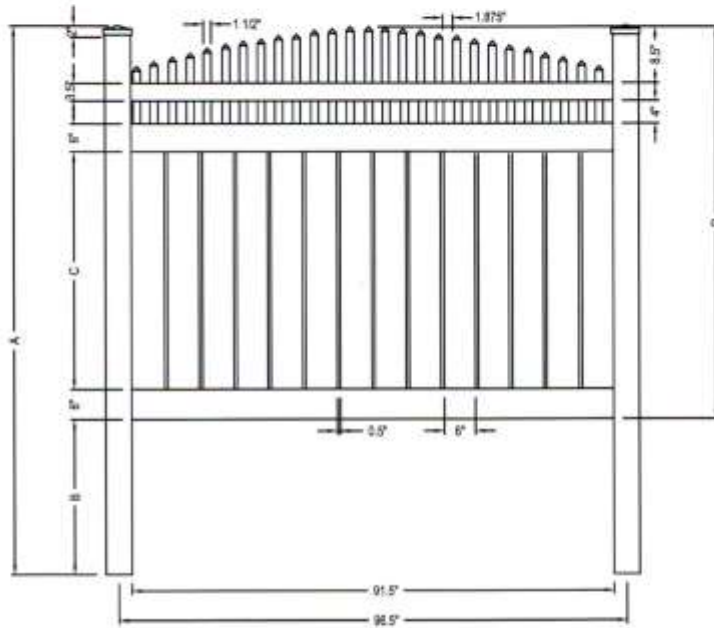

toll free 866.415.6609

toll free fax 866.685.1110

ILLUSIONS VINYL FENCE
 MEDFORD, NY 11763
 www.illusionsfence.com
 TOLL FREE: 1-800-339-3362

SELECT DESIRED POST CAP MODEL

-  FRENCH GOTHIC - V55FG
-  TEARDROP - V55TD
-  COACHMAN - V55CM
-  BALL - V55BC
-  SOLAR - V55P
-  SOLAR - V55O
-  NEW ENGLAND - V55NE
-  FLAT - V55FO

SELECT DESIRED POST OPTIONS:

- 5" X 5" - .140 WALL
- 5" X 5" H.D. - .250 WALL
- MAJESTIC™ 8" X 8" - .250 WALL

PICKET HEIGHTS FROM TOP RAIL													
2.625"	3.375"	3.8975"	4.625"	5.125"	5.75"	6.375"	6.75"	7.125"	7.625"	7.875"	8.125"	8.375"	8.5"
1	2	3	4	5	6	7	8	9	10	11	12	13	14