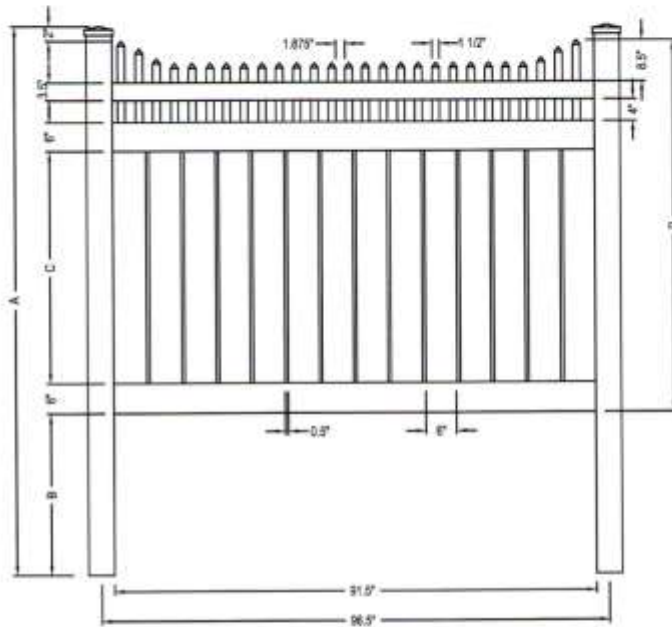

toll free 866.415.6609

toll free fax 866.685.1110

ILLUSIONS VINYL FENCE
 MEDFORD, NY 11763
 www.illusionsfence.com
 TOLL FREE: 1-800-339-3362

SELECT DESIRED POST CAP MODEL

-  FRENCH GOTHIC - V55FG
-  TEARDROP - V55TD
-  COACHMAN - V55CM
-  BALL - V55BC
-  SOLAR - V55P
-  SOLAR - V55O
-  NEW ENGLAND - V55NE
-  FLAT - V55FO

SELECT DESIRED POST OPTIONS:

- 5" X 5" - .140 WALL
- 5" X 5" H.D. - .250 WALL
- MAJESTIC™ 8" X 8" - .250 WALL

PICKET HEIGHTS FROM TOP RAIL													
8.5"	6.5"	4.5"	2.5"	2.5"	2.5"	2.5"	2.5"	2.5"	2.5"	2.5"	2.5"	2.5"	2.5"
1	2	3	4	5	6	7	8	9	10	11	12	13	14