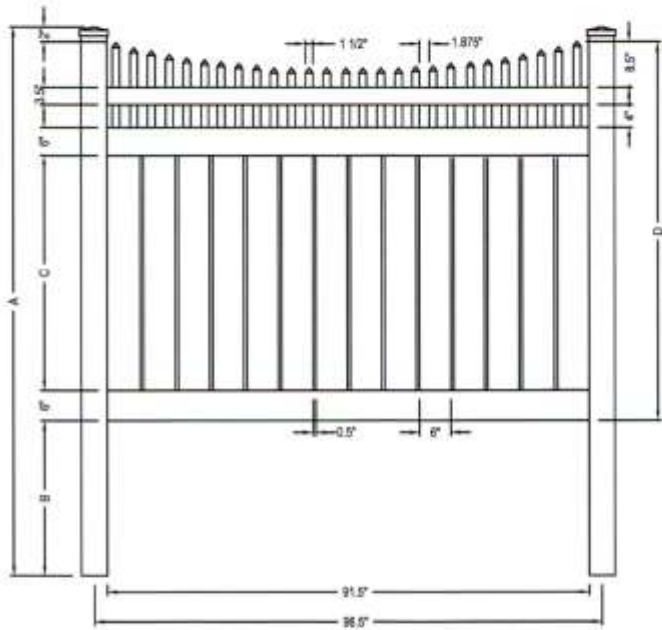

FRONT ELEVATION

	A		B		C		D	
H(FT)	INCHES	H(FT)	INCHES	H(FT)	INCHES	H(FT)	INCHES	
3	60	3	22	3	8	3	36	
4	84	4	34	4	20	4	48	
5	96	5	34	5	32	5	60	
6	108	6	34	6	44	6	72	
8	144	8	46	8	68	8	96	
10	168	10	46	10	92	10	120	

NOTES:

1. ALL ILLUSIONS VINYL FENCES ARE ASTM F964-09 COMPLIANT
2. AVAILABLE IN GRAND ILLUSIONS COLOR SPECTRUM (35 COLORS) AND GRAND ILLUSIONS VINYL WOODBOND (5 AUTHENTIC WOODGRAINS)
3. INCLUDES METAL REINFORCEMENT BOTTOM RAIL

V5707-3,4,5,6,8,10

3', 4', 5', 8', 10' H X 6" W SEMI-PRIVACY WITH SCALLOPED CLASSIC VICTORIAN PICKET TOP