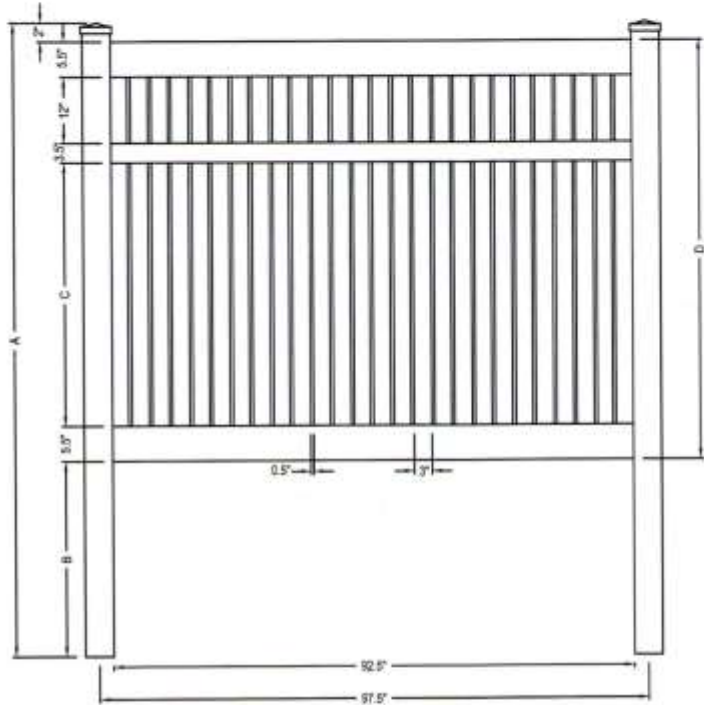

-   FRENCH GOTHIC - V55FG
-   TEARDROP - V55TD
-   COACHMAN - V55CM
-   BALL - V55BC
-   SOLAR - V55P
-   SOLAR - V55O
-   NEW ENGLAND - V55NE
-   FLAT - V55FO

SELECT DESIRED POST OPTIONS:

- 5" X 5" - .140 WALL
- 5" X 5" H.D. - .250 WALL
- MAJESTIC™ 8" X 8" - .250 WALL