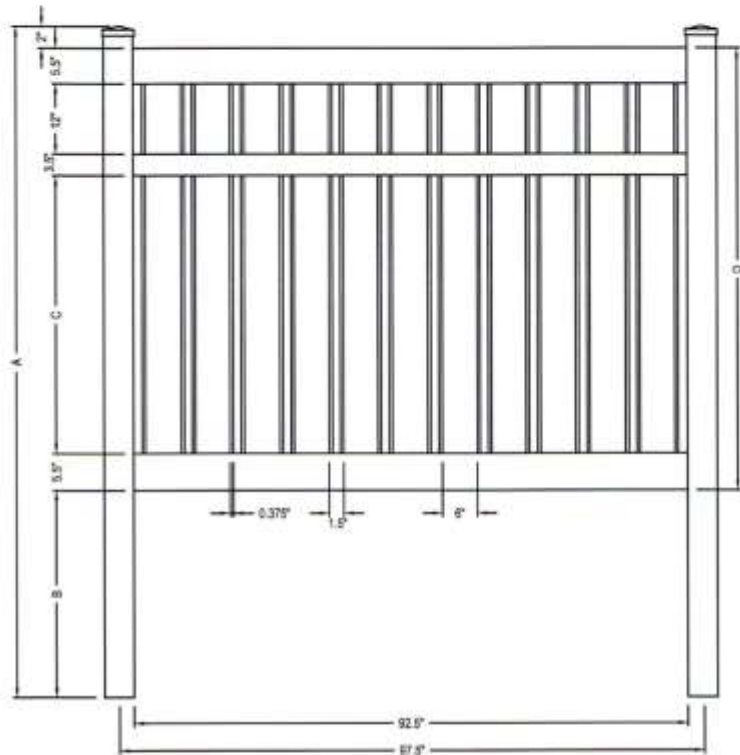

☒ SELECT DESIRED POST OPTIONS:

- ☐ 5" X 5" - .140 WALL
- ☐ 5" X 5" H.D. - .250 WALL
- ☐ MAJESTIC™ 8" X 8" - .250 WALL

FRONT ELEVATION

	A		B		C		D	
H(FT)	INCHES	H(FT)	INCHES	H(FT)	INCHES	H(FT)	INCHES	
3	60	3	22	3	9.5	3	36	
4	84	4	34	4	21.5	4	48	
5	96	5	34	5	33.5	5	60	
6	108	6	34	6	45.5	6	72	
8	144	8	46	8	69.5	8	96	
10	168	10	46	10	93.5	10	120	

NOTES:

1. ALL ILLUSIONS VINYL FENCES ARE ASTM F964-09 COMPLIANT
2. AVAILABLE IN GRAND ILLUSIONS COLOR SPECTRUM (35 COLORS) AND GRAND ILLUSIONS VINYL WOODBOND (5 AUTHENTIC WOODGRAINS)
3. INCLUDES METAL REINFORCEMENT BOTTOM RAIL

V500A-3,4,5,6,8,10

3', 4', 5', 6', 8', 10' H X 8' W SEMI-PRIVACY WITH ALTERNATING 1-1/2" & 6" BOARDS