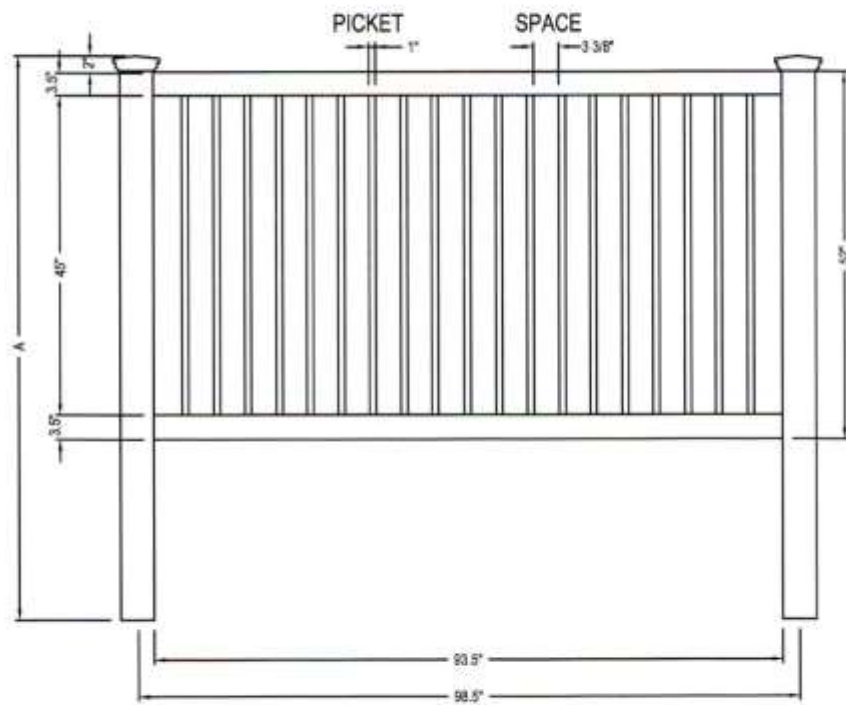

☒ SELECT DESIRED POST OPTIONS:

- ☐ 5" X 5" - .140 WALL
- ☐ 5" X 5" H.D. - .250 WALL
- ☐ MAJESTIC™ 8" X 8" - .250 WALL

FRONT ELEVATION

A	
H(FT)	INCHES
52	96

NOTES:

1. ALL ILLUSIONS VINYL FENCES ARE ASTM F964-09 COMPLIANT
2. AVAILABLE IN GRAND ILLUSIONS COLOR SPECTRUM (35 COLORS) AND GRAND ILLUSIONS VINYL WOODBOND (5 AUTHENTIC WOODGRAINS)
3. INCLUDES METAL REINFORCEMENT BOTTOM RAIL- 5" HIGH AND OVER.

V0V-52

52" H X 8" W TWO RAIL FENCE WITH 1" X 1" PICKETS DESIGNED SPECIFICALLY TO MEET POOL ENCLOSURE DRAFTED BY THE U.S CONSUMER PRODUCT SAFETY COMMISSION

ALL STYLES AVAILABLE IN GRAND ILLUSIONS 35 COLORS AND 5 AUTHENTIC WOODGRAINS