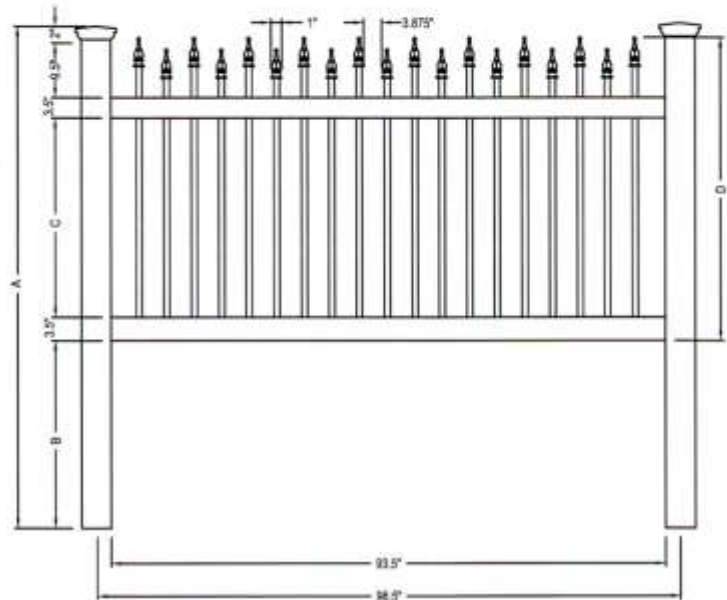

-   FRENCH GOTHIC - V55FG
-   TEARDROP - V55TD
-   COACHMAN - V55CM
-   BALL - V55BC
-   SOLAR - V55P
-   SOLAR - V55O
-   NEW ENGLAND - V55NE
-   FLAT - V55FO

SELECT DESIRED POST OPTIONS:

- 5" X 5" - .140 WALL
- 5" X 5" H.D. - .250 WALL
- MAJESTIC™ 8" X 8" - .250 WALL