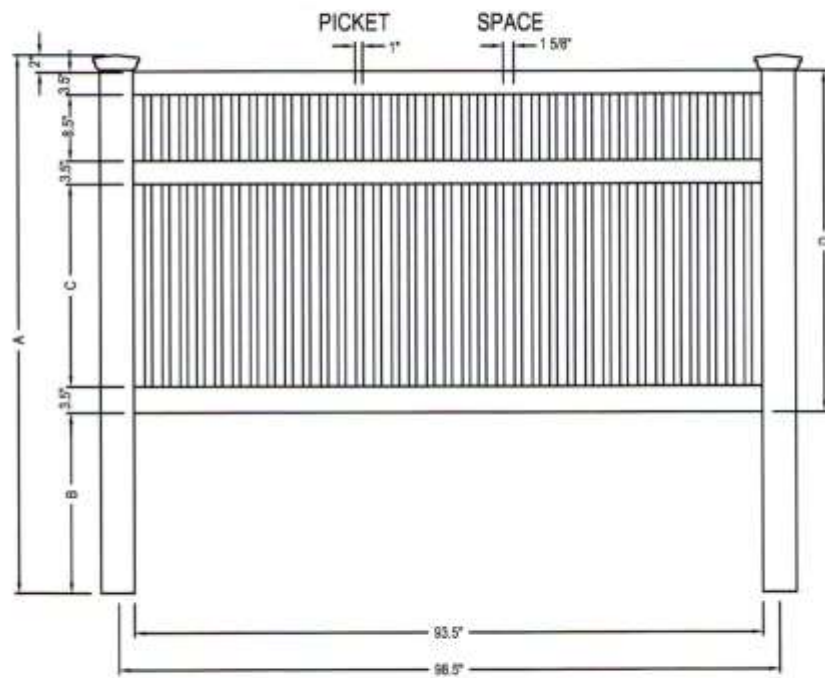

☒ SELECT DESIRED POST OPTIONS:

- ☐ 5" X 5" - .140 WALL
- ☐ 5" X 5" H.D. - .250 WALL
- ☐ MAJESTIC™ 8" X 8" - .250 WALL

FRONT ELEVATION

A		B		C		D	
H(FT)	INCHES	H(FT)	INCHES	H(FT)	INCHES	H(FT)	INCHES
3	60	3	22	3	17	3	36
42	84	42	40	42	23	42	42
4	84	4	34	4	29	4	48
52	96	52	40	52	35	52	52
5	96	5	34	5	41	5	60

NOTES:

1. ALL ILLUSIONS VINYL FENCES ARE ASTM F964-09 COMPLIANT
2. AVAILABLE IN GRAND ILLUSIONS COLOR SPECTRUM (35 COLORS) AND GRAND ILLUSIONS VINYL WOODBOND (5 AUTHENTIC WOODGRAINS)
3. INCLUDES METAL REINFORCEMENT BOTTOM RAIL-5" HIGH AND OVER.

V0402-3,42,4,52,5

3', 42", 4', 52", 5' H X 8' W - 1 5/8" SPACE PICKET FENCE WITH FRAME TOP

ALL STYLES AVAILABLE IN GRAND ILLUSIONS 35 COLORS AND 5 AUTHENTIC WOODGRAINS