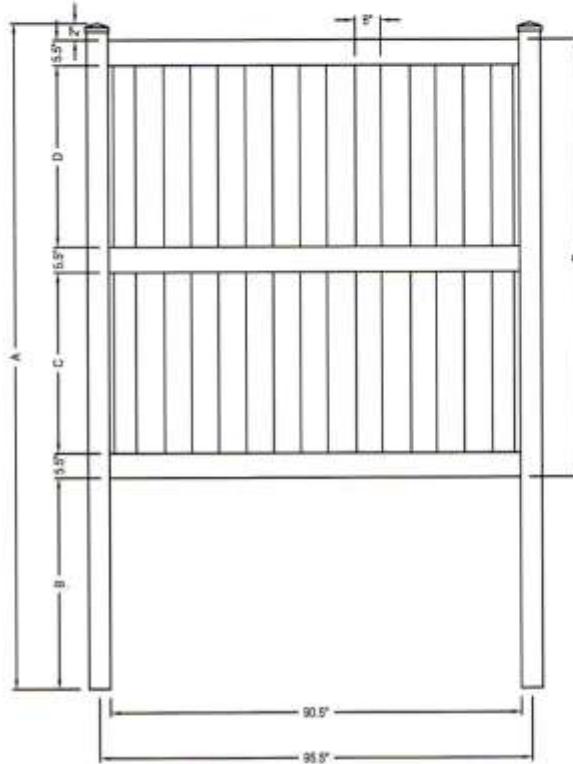

- 5" X 5" - .140 WALL
- 5" X 5" H.D. - .250 WALL
- MAJESTIC™ 8" X 8" - .250 WALL

FRONT ELEVATION

A		B		C		D		E	
H(FT)	INCHES	H(FT)	INCHES	H(FT)	INCHES	H(FT)	INCHES	H(FT)	INCHES
8	144	8	46	8	39.75	8	39.75	8	96
10	168	10	46	10	51.75	10	51.75	10	120