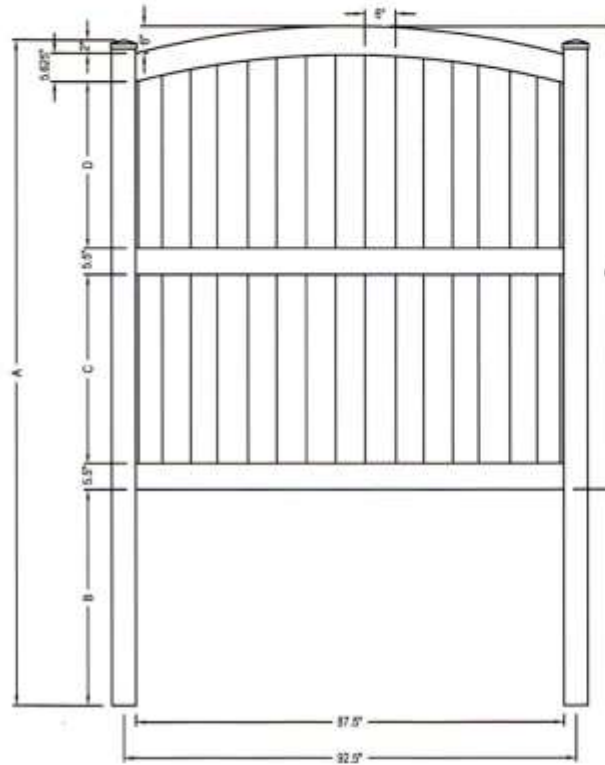

SELECT DESIRED POST OPTIONS:

- 5" X 5" - .140 WALL
- 5" X 5" H.D. - .250 WALL
- MAJESTIC™ 8" X 8" - .250 WALL

FRONT ELEVATION

A		B		C		D		E	
H(FT)	INCHES	H(FT)	INCHES	H(FT)	INCHES	H(FT)	INCHES	H(FT)	INCHES
8	144	8	46	8	36.6875	8	36.6875	8	96
10	168	10	46	10	48.6875	10	48.6875	10	120