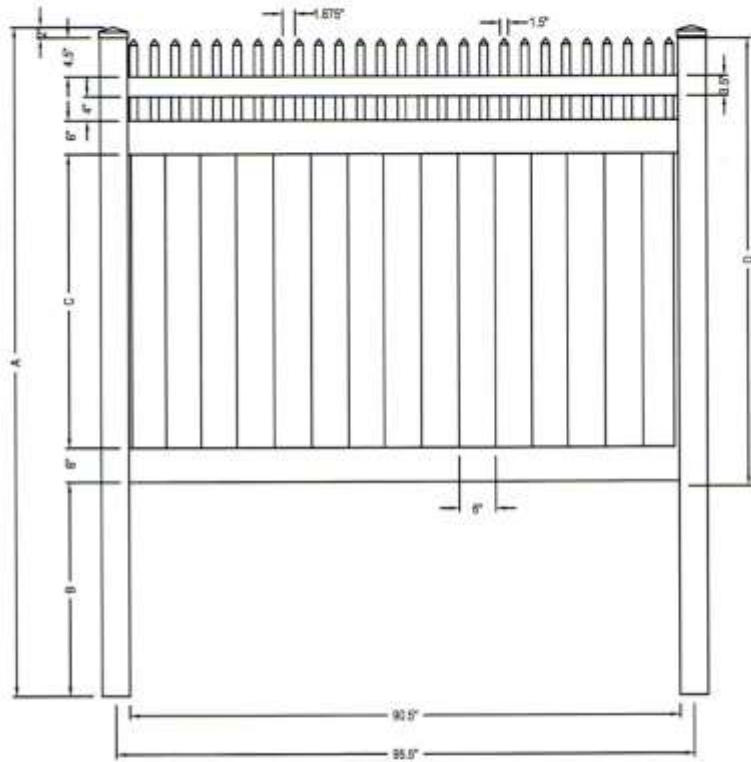

☒ SELECT DESIRED POST OPTIONS:

- ☐ 5" X 5" - .140 WALL
- ☐ 5" X 5" H.D. - .250 WALL
- ☐ MAJESTIC™ 8" X 8" - .250 WALL

FRONT ELEVATION

A		B		C		D	
H(FT)	INCHES	H(FT)	INCHES	H(FT)	INCHES	H(FT)	INCHES
3	60	3	22	3	12	3	36
4	84	4	34	4	24	4	48
5	96	5	34	5	36	5	60
6	108	6	34	6	48	6	72
8	144	8	46	8	72	8	96
10	168	10	46	10	96	10	120

NOTES:

1. ALL ILLUSIONS VINYL FENCES ARE ASTM F964-09 COMPLIANT
2. AVAILABLE IN GRAND ILLUSIONS COLOR SPECTRUM (35 COLORS) AND GRAND ILLUSIONS VINYL WOODBOND (5 AUTHENTIC WOODGRAINS)
3. INCLUDES METAL REINFORCEMENT BOTTOM RAIL

V3700-3,4,5,6,8,10

3', 4', 5', 6', 8' 10' H X 8' W T&G WITH STRAIGHT CLASSIC VICTORIAN PICKET TOP

ALL STYLES AVAILABLE IN GRAND ILLUSIONS 35 COLORS AND 5 AUTHENTIC WOODGRAINS