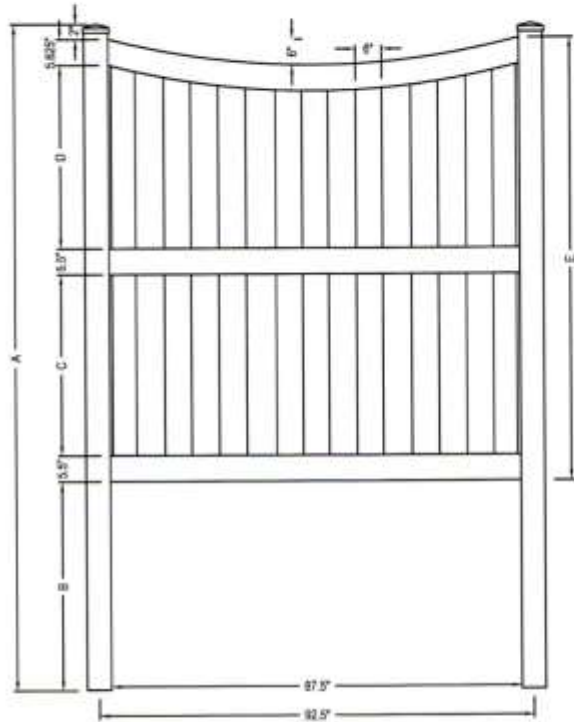

SELECT DESIRED POST OPTIONS:

- 5" X 5" - .140 WALL
- 5" X 5" H.D. - .250 WALL
- MAJESTIC™ 8" X 8" - .250 WALL

FRONT ELEVATION

A		B		C		D		E	
H(FT)	INCHES	H(FT)	INCHES	H(FT)	INCHES	H(FT)	INCHES	H(FT)	INCHES
8	144	8	46	8	39.6875	8	39.6875	8	96
10	168	10	46	10	51.6875	10	51.6875	10	120