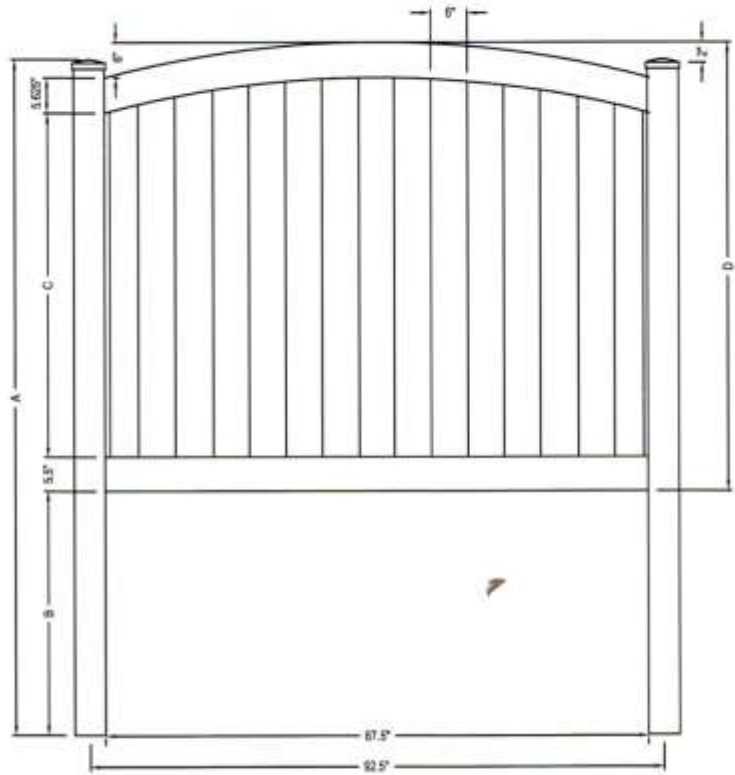

SELECT DESIRED POST OPTIONS:

- 5" X 5" - .140 WALL
- 5" X 5" H.D. - .250 WALL
- MAJESTIC™ 8" X 8" - .250 WALL

FRONT ELEVATION

	A		B		C		D	
H(FT)	INCHES	H(FT)	INCHES	H(FT)	INCHES	H(FT)	INCHES	
3	60	3	22	3	19.5	3	36.625	
4	84	4	34	4	31.5	4	48.625	
5	96	5	34	5	43.5	5	60.625	
6	108	6	34	6	55.5	6	72.625	