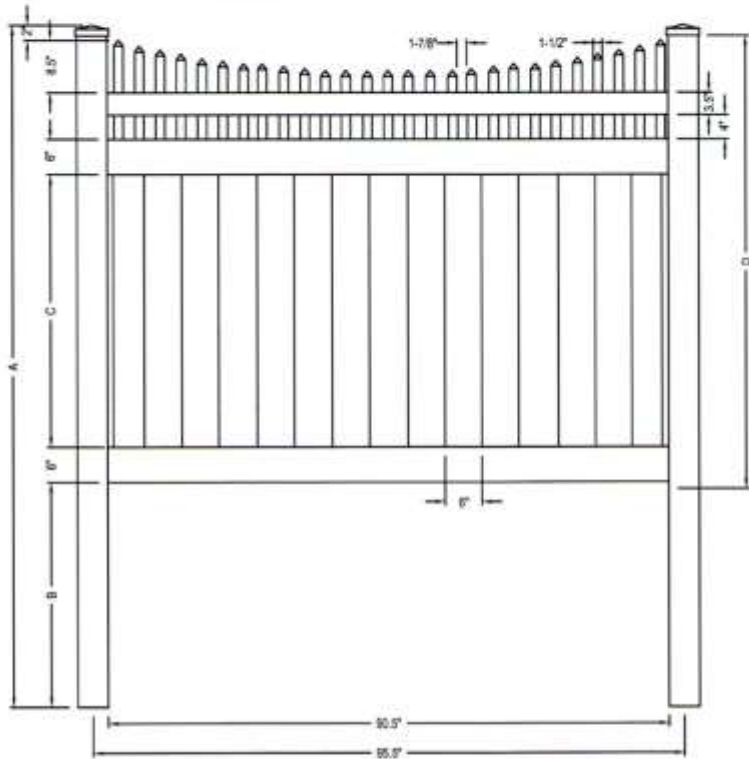

FRONT ELEVATION

A		B		C		D	
H(FT)	INCHES	H(FT)	INCHES	H(FT)	INCHES	H(FT)	INCHES
3	60	3	22	3	8	3	36
4	84	4	34	4	20	4	48
5	96	5	34	5	32	5	60
6	108	6	34	6	44	6	72
8	144	8	46	8	68	8	96
10	168	10	46	10	92	10	100

NOTES:

1. ALL ILLUSIONS VINYL FENCES ARE ASTM F964-09 COMPLIANT
2. AVAILABLE IN GRAND ILLUSIONS COLOR SPECTRUM (35 COLORS) AND GRAND ILLUSIONS VINYL WOODBOND (5 AUTHENTIC WOODGRAINS)
3. INCLUDES METAL REINFORCEMENT BOTTOM RAIL

V3707-3,4,5,6,8,10

3', 4', 5', 6', 8', 10', H X 8' W SOLID T & G WITH SCALLOPED CLASSIC VICTORIAN PICKET TOP

ALL STYLES AVAILABLE IN GRAND ILLUSIONS 35 COLORS AND 5 AUTHENTIC WOODGRAINS