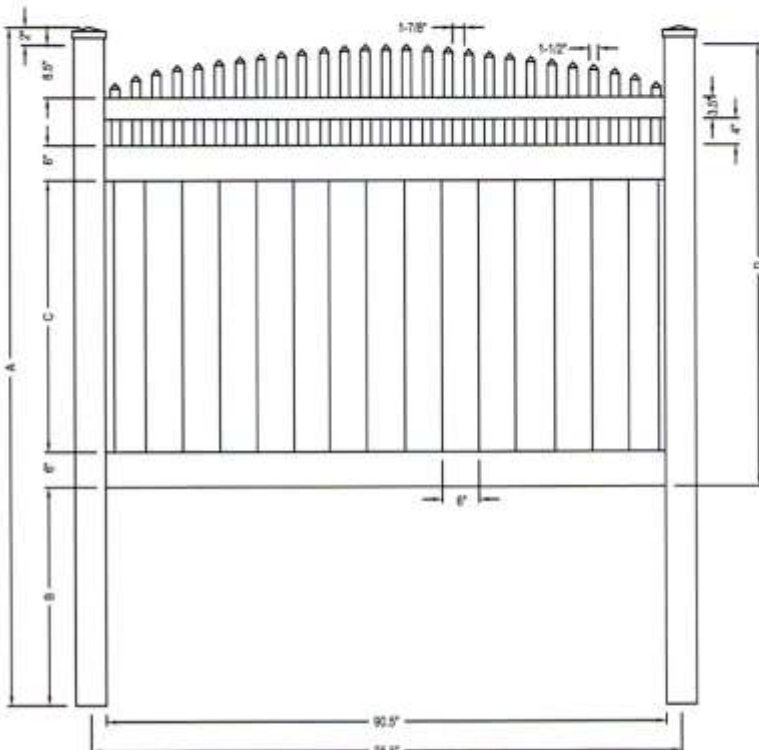

☒ SELECT DESIRED POST OPTIONS:

- ☐ 5" X 5" - .140 WALL
- ☐ 5" X 5" H.D. - .250 WALL
- ☐ MAJESTIC™ 8" X 8" - .250 WALL

FRONT ELEVATION

A		B		C		D	
H(FT)	INCHES	H(FT)	INCHES	H(FT)	INCHES	H(FT)	INCHES
3	60	3	22	3	8	3	36
4	84	4	34	4	20	4	48
5	96	5	34	5	32	5	60
6	108	6	34	6	44	6	72
8	144	8	46	8	68	8	96
10	168	10	46	10	92	10	120

NOTES:

1. ALL ILLUSIONS VINYL FENCES ARE ASTM F964-09 COMPLIANT
2. AVAILABLE IN GRAND ILLUSIONS COLOR SPECTRUM (35 COLORS) AND GRAND ILLUSIONS VINYL WOODBOND (5 AUTHENTIC WOODGRAINS)
3. INCLUDES METAL REINFORCEMENT BOTTOM RAIL

V3708-3,4,5,6,8,10

3',4',5',6',8',10' H X 8" W SOLID T & G WITH ARCHED CLASSIC VICTORIAN PICKET TOP

ALL STYLES AVAILABLE IN GRAND ILLUSIONS 35 COLORS AND 5 AUTHENTIC WOODGRAINS