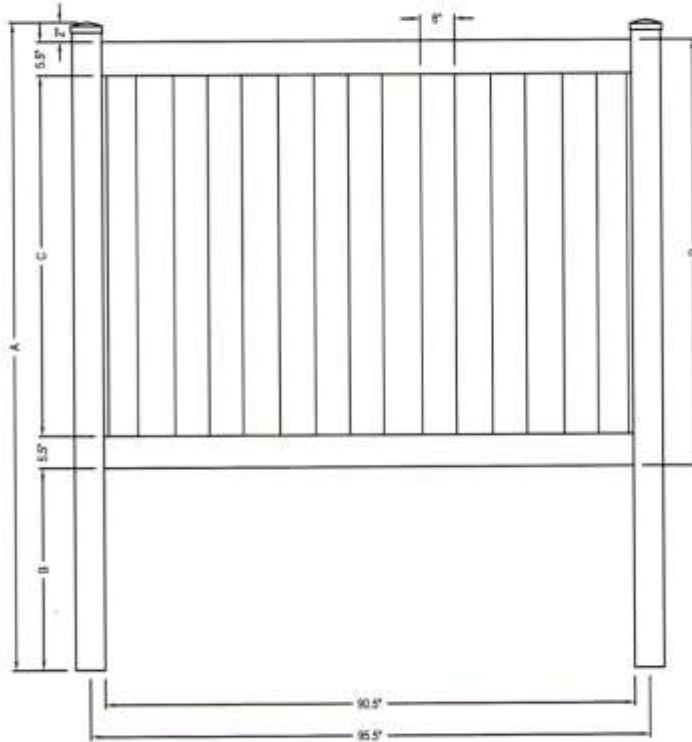

-   FRENCH GOTHIC - V55FG
-   TEARDROP - V55TD
-   COACHMAN - V55CM
-   BALL - V55BC
-   SOLAR - V55P
-   SOLAR - V55O
-   NEW ENGLAND - V55NE
-   FLAT - V55FO

SELECT DESIRED POST OPTIONS:

- 5" X 5" - .140 WALL
- 5" X 5" H.D. - .250 WALL
- MAJESTIC™ 8" X 8" - .250 WALL