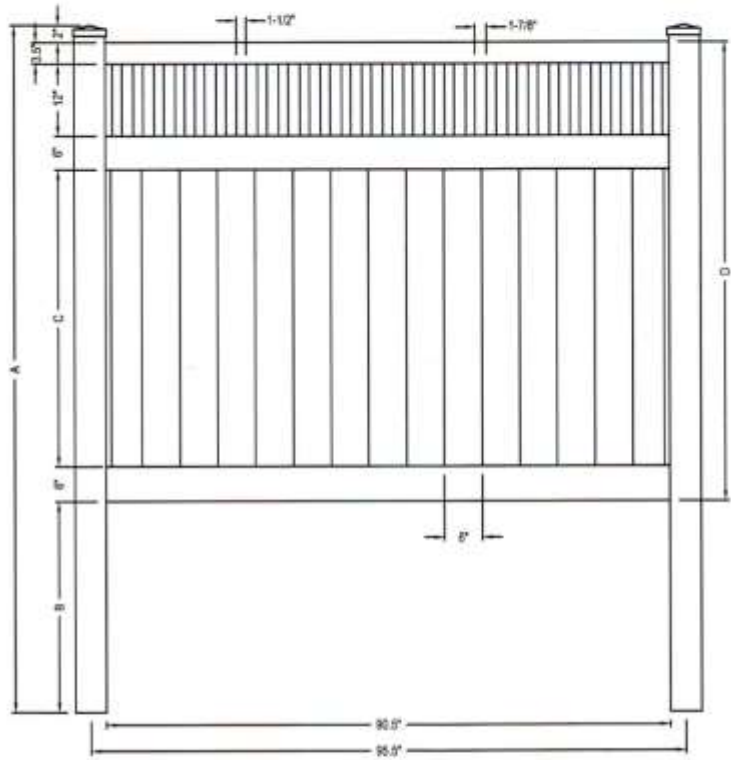

☒ SELECT DESIRED POST OPTIONS:

- ☐ 5" X 5" - .140 WALL
- ☐ 5" X 5" H.D. - .250 WALL
- ☐ MAJESTIC™ 8" X 8" - .250 WALL

FRONT ELEVATION

	A		B		C		D	
H(FT)	INCHES	H(FT)	INCHES	H(FT)	INCHES	H(FT)	INCHES	
3	60	3	22	3	8.5	3	36	
4	84	4	34	4	20.5	4	48	
5	96	5	34	5	32.5	5	60	
6	108	6	34	6	44.5	6	72	
8	144	8	46	8	68.5	8	96	
10	168	10	46	10	92.5	10	120	

NOTES:

1. ALL ILLUSIONS VINYL FENCES ARE ASTM F964-09 COMPLIANT
2. AVAILABLE IN GRAND ILLUSIONS COLOR SPECTRUM (35 COLORS) AND GRAND ILLUSIONS VINYL WOODBOND (5 AUTHENTIC WOODGRAINS)
3. INCLUDES METAL REINFORCEMENT BOTTOM RAIL

V3701-3,4,5,6,8,10

3', 4', 5', 6', 8', 10' H X 8' W SOLID T & G WITH FRAMED VICTORIAN TOP

ALL STYLES AVAILABLE IN GRAND ILLUSIONS 35 COLORS AND 5 AUTHENTIC WOODGRAINS