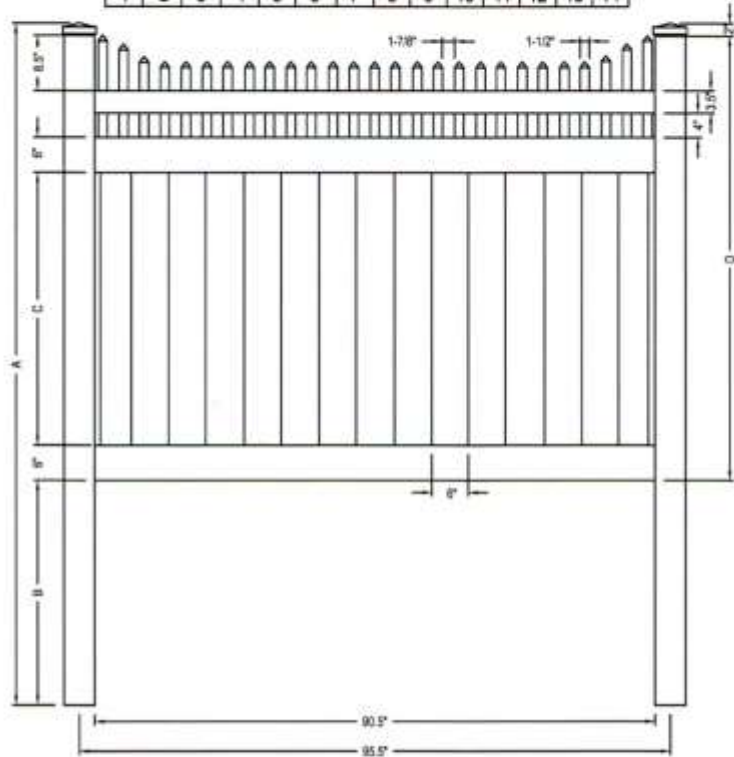

toll free 866.415.6609

toll free fax 866.685.1110

ILLUSIONS VINYL FENCE
 MEDFORD, NY 11763
 www.illusionsfence.com
 TOLL FREE: 1-800-339-3362

SELECT DESIRED POST CAP MODEL

-   FRENCH GOTHIC - V55FG
-   TEARDROP - V55TD
-   COACHMAN - V55CM
-   BALL - V55BC
-   SOLAR - V55P
-   SOLAR - V55O
-   NEW ENGLAND - V55NE
-   FLAT - V55FO

SELECT DESIRED POST OPTIONS:

- 5" X 5" - .140 WALL
- 5" X 5" H.D. - .250 WALL
- MAJESTIC™ 8" X 8" - .250 WALL

PICKET HEIGHTS FROM TOP RAIL														
8.5"	6.5"	4.5"	2.5"	2.5"	2.5"	2.5"	2.5"	2.5"	2.5"	2.5"	2.5"	2.5"	2.5"	2.5"
1	2	3	4	5	6	7	8	9	10	11	12	13	14	