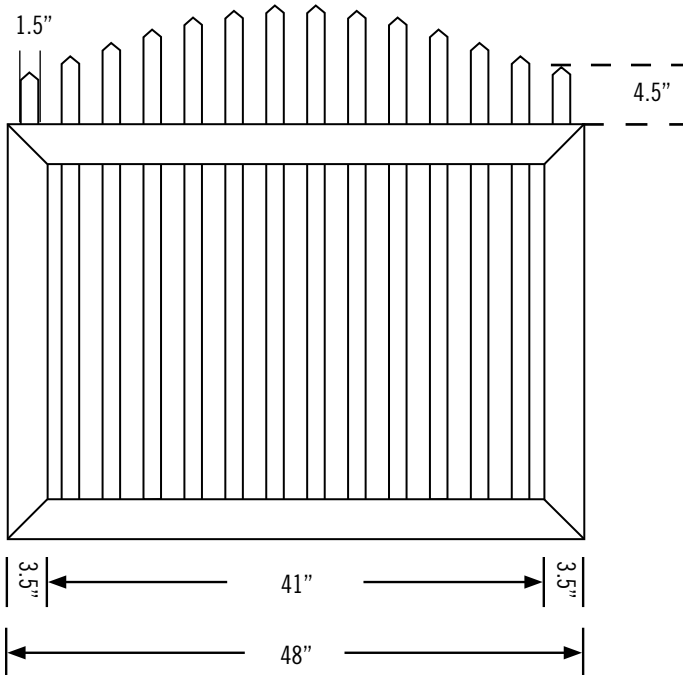

PICKET HEIGHTS FROM TOP RAIL													
4.5	6.25	7.5	8.75	9.5	10.25	10.5	10.5	10.25	9.5	8.75	7.5	6.25	4.5
1	2	3	4	5	6	7	8	9	10	11	12	13	14

FRAME	V2358-120
1	
TOP PICKETS	V151516-080
14	
LATTICE	
LATTICE U-CHANNEL	
MID-RAIL 1	
BOARDS	
VINYL U-CHANNEL	
MID-RAIL 2	
BOARDS 2	
VINYL U-CHANNEL 2	
PICKET CAPS	V15PC
14	
OTHER	
OTHER	

Date:
Customer:
Customer Code:
Contact:
Fax:
E-mail:

STYLE #

**VWG708-
43,442,44,45**

DESCRIPTION

ILLUSIONS® VINYL FENCE IS ASTM F964-09 COMPLIANT