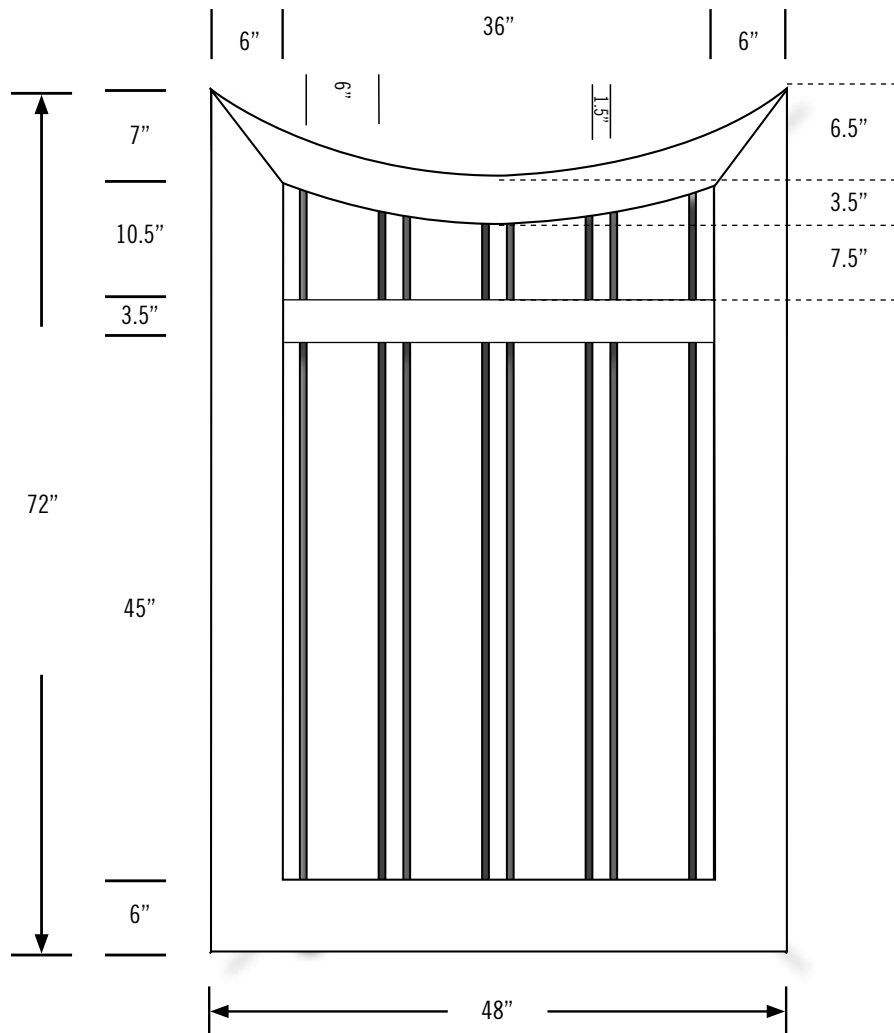

Date:
Customer:
Customer Code:
Contact:
Fax:
E-mail:

STYLE #	DESCRIPTION
VBG1- 43,44,45,46,48,410	

ILLUSIONS® VINYL FENCE IS ASTM F964-09 COMPLIANT

SHEET
117
SHEET 117 OF 1

Escalier Fence ©2010

**35 Brilliant Colors
and
5 Lifelike Woodgrains
Now Available in All Styles.**