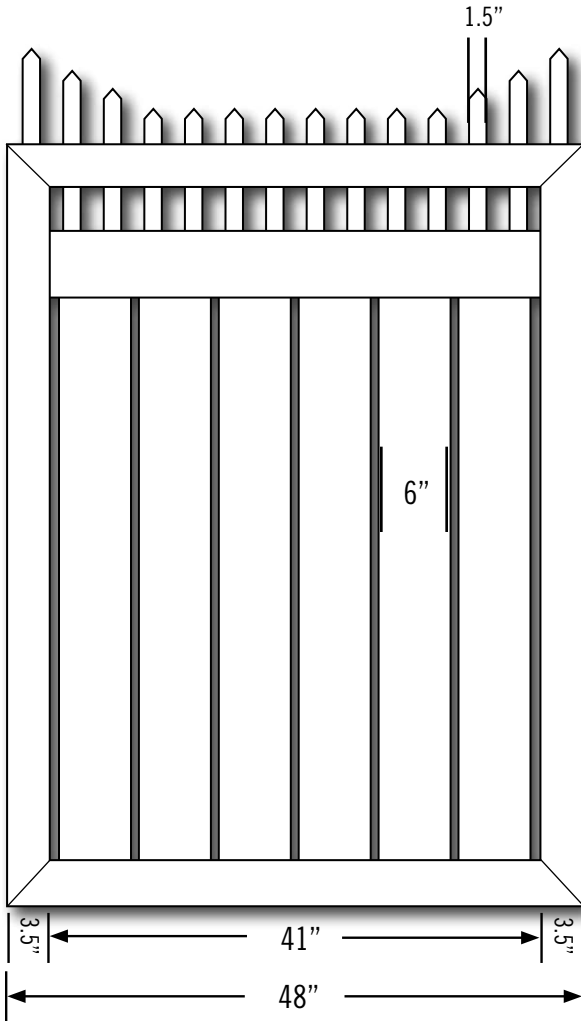

PICKET HEIGHTS FROM TOP RAIL														
8.50	6.50	4.50	2.50	2.50	2.50	2.50	2.50	2.50	2.50	2.50	2.50	4.50	6.50	8.50
1	2	3	4	5	6	7	8	9	10	11	12	13	14	

W/H	INCHES
43	34
44	46
45	58
46	70
48	94
410	118

W/H	INCHES
43	12.5
44	24.5
45	36.5
46	48.5
48	72.5
410	96.5

FRAME	1	V353516-170
TOP PICKETS	14	V151516-080
LATTICE		
LATTICE U-CHANNEL		
MID-RAIL 1	1	V2616W-085
BOARDS	6	V78612W-075
VINYL U-CHANNEL		
MID-RAIL 2		
BOARDS 2		
VINYL U-CHANNEL 2		
PICKET CAPS	14	V15PC
OTHER		
OTHER		

Date:
Customer:
Customer Code:
Contact:
Fax:
E-mail:

STYLE #
**VWG5706-43,44,45,
46,48,410**

DESCRIPTION

ILLUSIONS® VINYL FENCE IS ASTM F964-09 COMPLIANT