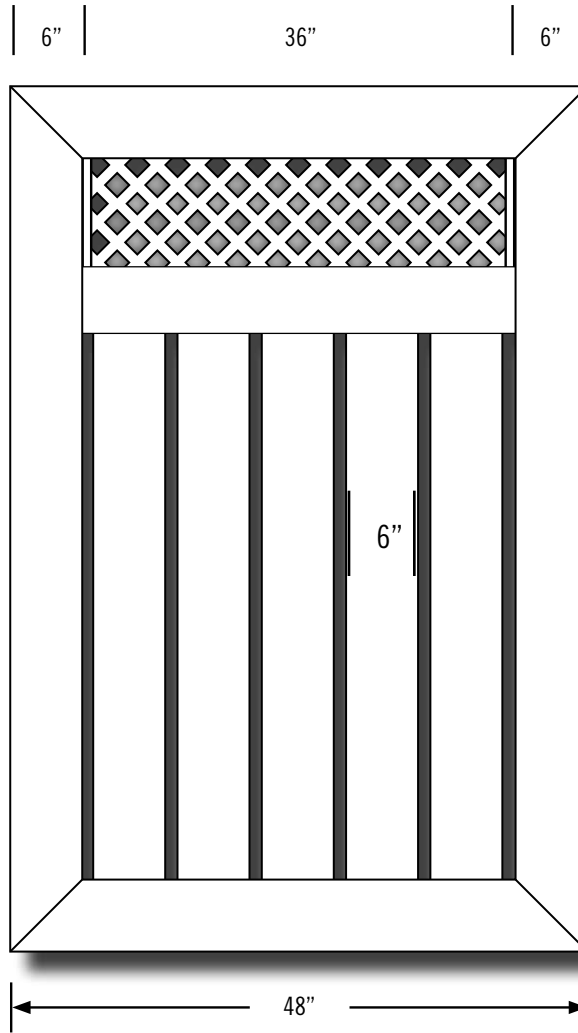

FRAME	V2616W-085
TOP PICKETS	1
LATTICE	VLAT1F-48D
LATTICE U-CHANNEL	V15558W-080
MID-RAIL 1	
BOARDS	V78612W-075
VINYL U-CHANNEL	
MID-RAIL 2	
BOARDS 2	
VINYL U-CHANNEL 2	
PICKET CAPS	
OTHER	
OTHER	

Date:
Customer:
Customer Code:
Contact:
Fax:
E-mail:

STYLE #	DESCRIPTION
VWG5215DS-43,44,45, 46,48,410	

ILLUSIONS® VINYL FENCE IS ASTM F964-09 COMPLIANT