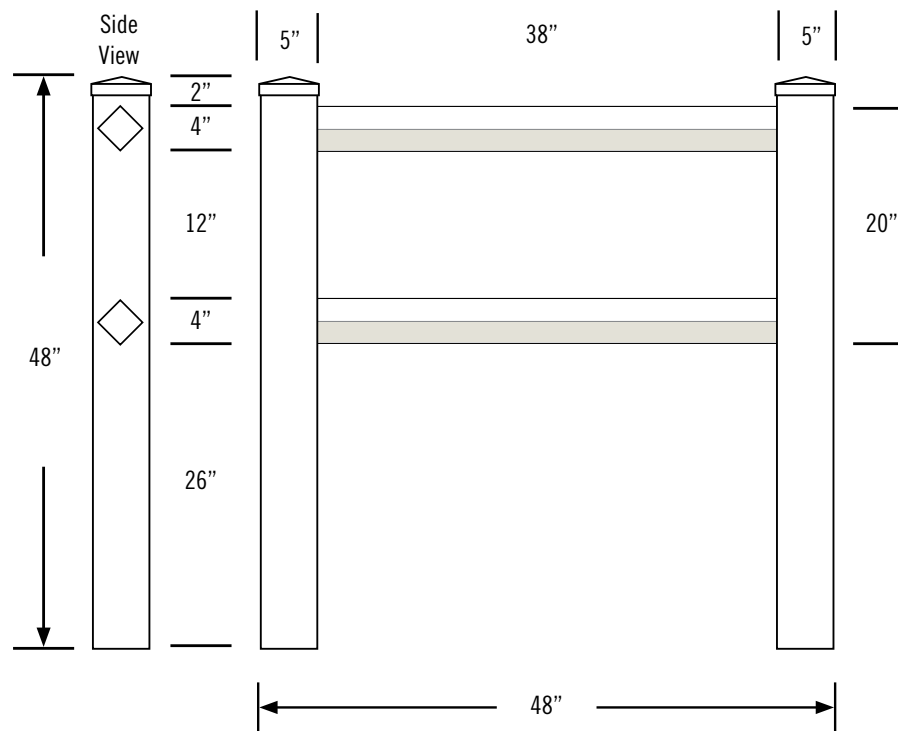

STYLE #

V4RWG48

DESCRIPTION

ILLUSIONS® VINYL FENCE IS ASTM F964-09 COMPLIANT

www.IllusionsFence.com

SHEET

92

SHEET 92 OF 1