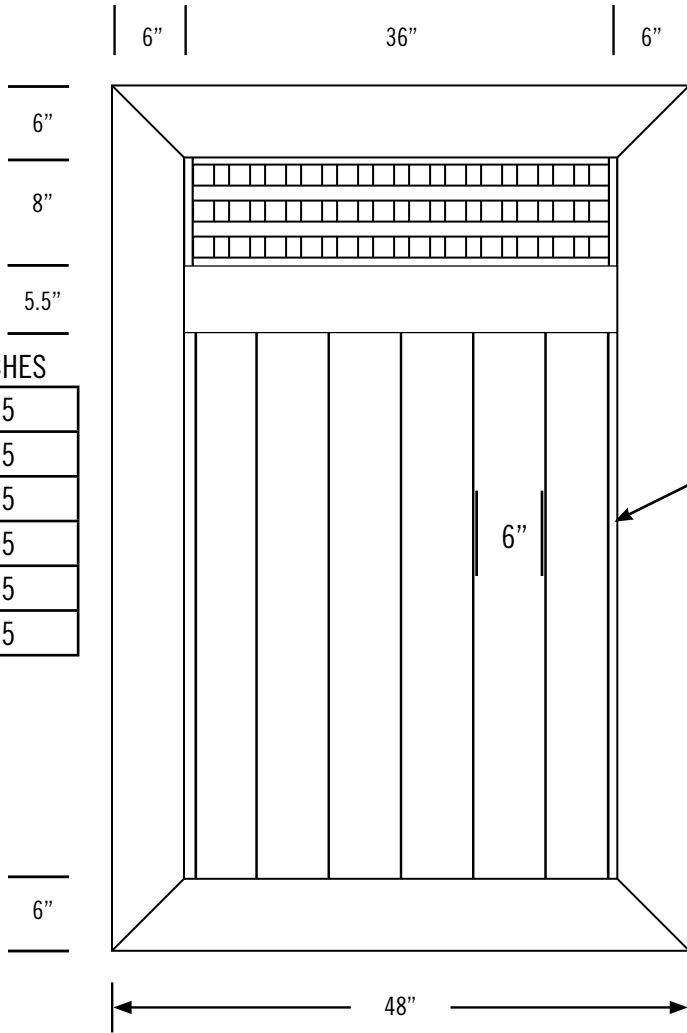

LATTICE STYLES

LATTICE EXTENDS 1.75" EACH INTO BOTH RAILS ABOVE AND BELOW. WIDTH IS AS SHOWN.

W/H	INCHES
43	36
44	48
45	60
46	72
48	96
410	120

W/H	INCHES
43	10.5
44	22.5
45	34.5
46	46.5
48	70.5
410	94.5

U-Channel
1"