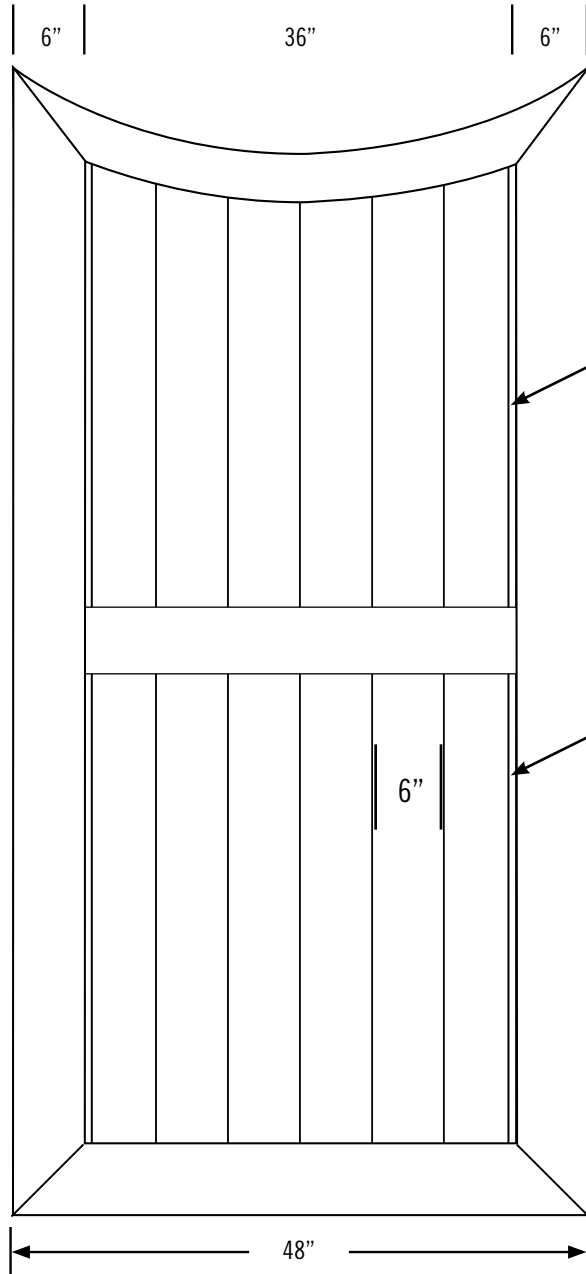

W/H	INCHES
48	96
410	120

W/H	INCHES
48	38.75
410	50.75

W/H	INCHES
48	38.75
410	50.75

FRAME	1	VB2358C / V2616W-085
TOP PICKETS		
LATTICE		
LATTICE U-CHANNEL		
MID-RAIL 1	1	V15558W-080
BOARDS	6	V78616TGW-065
VINYL U-CHANNEL	2	V7816U
MID-RAIL 2		
BOARDS 2	6	V78616TGW-065
VINYL U-CHANNEL 2	2	V7816U
PICKET CAPS		
OTHER		
OTHER		

Date:
Customer:
Customer Code:
Contact:
Fax:
E-mail:

STYLE #
VBG1-48, 410

DESCRIPTION

ILLUSIONS® VINYL FENCE IS ASTM F964-09 COMPLIANT