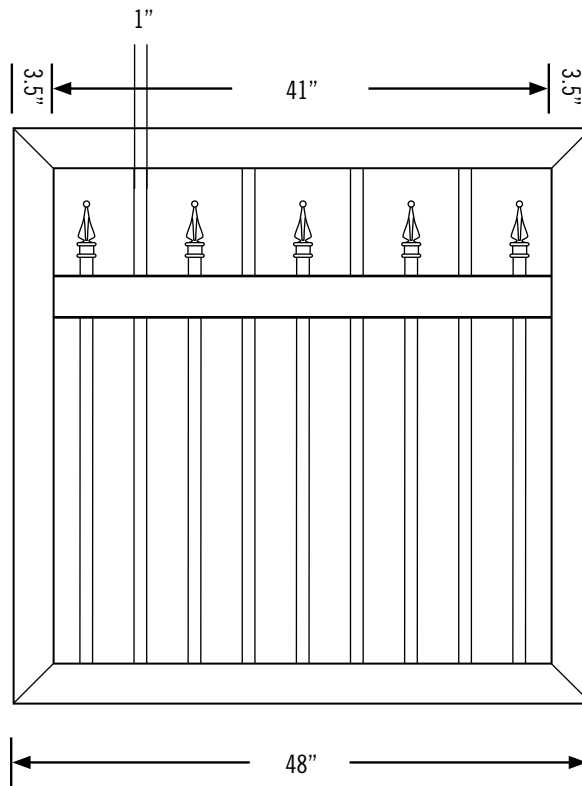

W/H	INCHES
43	36
442	42
44	48

W/H	INCHES
43	17
442	23
44	29

FRAME	V2358-120
1	
TOP PICKETS	V1116-080
9	
LATTICE	
LATTICE U-CHANNEL	
MID-RAIL 1	V2358-120
1	
BOARDS	
VINYL U-CHANNEL	
MID-RAIL 2	
BOARDS 2	
VINYL U-CHANNEL 2	
PICKET CAPS	V11TF, V11RF, V11FG
5	
OTHER	
OTHER	

Date:
Customer:
Customer Code:
Contact:
Fax:
E-mail:

STYLE #

VWG0200-
43,442,44,454,45

DESCRIPTION

ILLUSIONS® VINYL FENCE IS ASTM F964-09 COMPLIANT