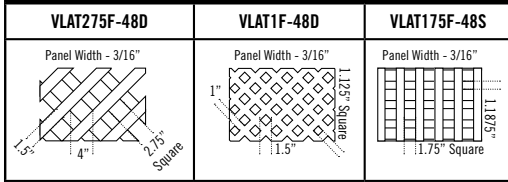

Date:
 Customer:
 Customer Code:
 Contact:
 Fax:
 E-mail:

STYLE # DESCRIPTION

VWG215D-43,44

ILLUSIONS® VINYL FENCE IS ASTM F964-09 COMPLIANT

www.IllusionsFence.com

SHEET
40
 SHEET 40 OF 1

LATTICE STYLES

LATTICE EXTENDS 1.75" EACH INTO BOTH RAILS ABOVE AND BELOW. WIDTH IS AS SHOWN.