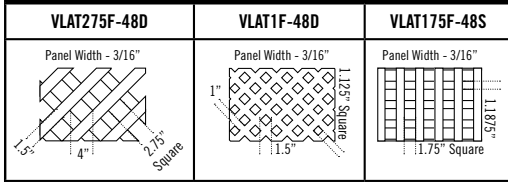

LATTICE STYLES

LATTICE EXTENDS 1.75" EACH INTO BOTH RAILS ABOVE AND BELOW. WIDTH IS AS SHOWN.

W/H	INCHES
43	36
44	48

W/H	INCHES
43	13.5
44	25.5