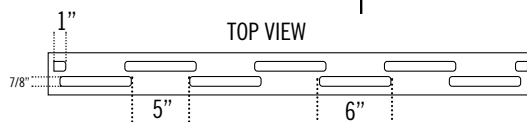

LATTICE STYLES

LATTICE EXTENDS 1.75" EACH INTO BOTH RAILS ABOVE AND BELOW. WIDTH IS AS SHOWN.

W/H	INCHES
43	36
44	48

W/H	INCHES
43	13.5
44	25.5

FRAME	V353516-170
TOP PICKETS	
LATTICE	VLAT1F-48D
LATTICE U-CHANNEL	VLATUF
MID-RAIL 1	V353516-170
BOARDS	78612W-075
VINYL U-CHANNEL	
MID-RAIL 2	
BOARDS 2	
VINYL U-CHANNEL 2	
PICKET CAPS	
OTHER	
OTHER	