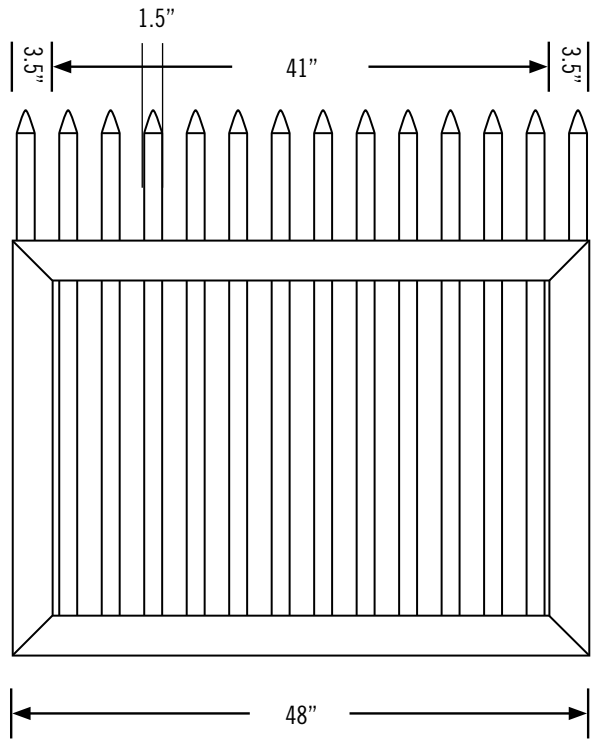

STYLE #	DESCRIPTION
VWG401R-46TR	

ILLUSIONS® VINYL FENCE IS ASTM F964-09 COMPLIANT

www.IllusionsFence.com

SHEET
77
 SHEET 77 OF 1

Escalier Fence ©2010

W/H	INCHES
43	33.5
442	39.5
44	45.5
45	57.5

W/H	INCHES
43	16
442	22
44	28
45	40