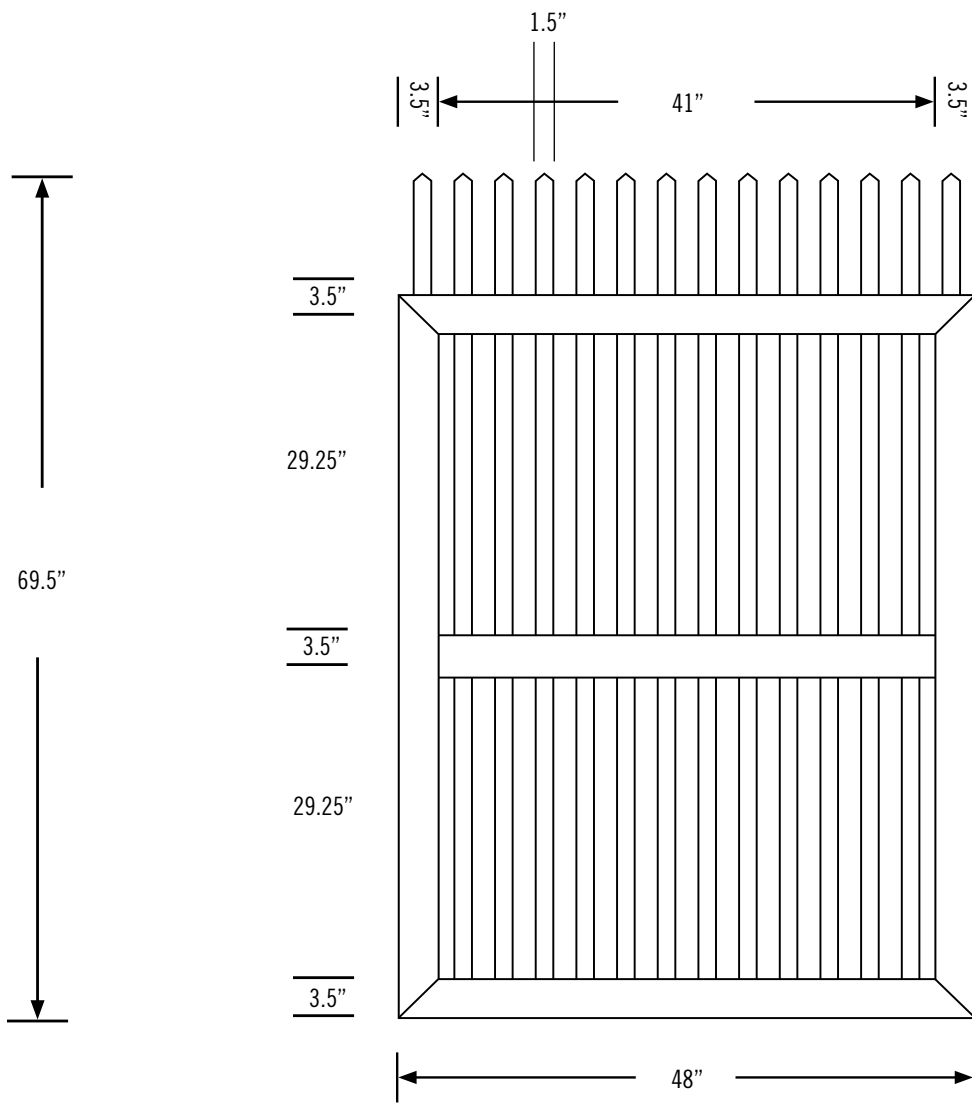

FRAME	1	V2358-120
TOP PICKETS	14	V151516-080
LATTICE		
LATTICE U-CHANNEL		
MID-RAIL 1	1	V2358-120
BOARDS		
VINYL U-CHANNEL		
MID-RAIL 2		
BOARDS 2		
VINYL U-CHANNEL 2		
PICKET CAPS	14	V15PC
OTHER		
OTHER		

Date:
Customer:
Customer Code:
Contact:
Fax:
E-mail:

STYLE # DESCRIPTION

VWG700-46

ILLUSIONS® VINYL FENCE IS ASTM F964-09 COMPLIANT