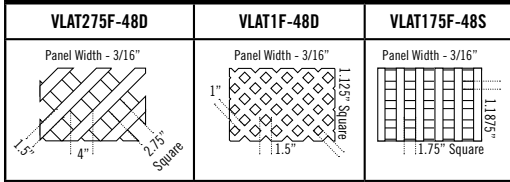

Date:
 Customer:
 Customer Code:
 Contact:
 Fax:
 E-mail:

STYLE #
VWG210D-43,44

DESCRIPTION

ILLUSIONS® VINYL FENCE IS ASTM F964-09 COMPLIANT

www.IllusionsFence.com

SHEET
13
 SHEET 13 OF 1

LATTICE STYLES

LATTICE EXTENDS 1.75" EACH INTO BOTH RAILS ABOVE AND BELOW. WIDTH IS AS SHOWN.