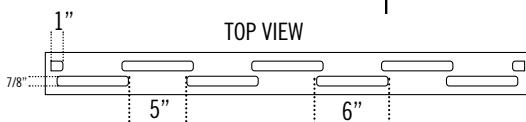

LATTICE STYLES

LATTICE EXTENDS 1.75" EACH INTO BOTH RAILS ABOVE AND BELOW. WIDTH IS AS SHOWN.

W/H	INCHES
43	36
44	48

W/H	INCHES
43	13.5
44	25.5

FRAME	V353516-170
TOP PICKETS	
LATTICE	VLAT275F-48D2
LATTICE U-CHANNEL	VLATUF
MID-RAIL 1	V353516-170
BOARDS	78612W-075
VINYL U-CHANNEL	
MID-RAIL 2	
BOARDS 2	
VINYL U-CHANNEL 2	
PICKET CAPS	
OTHER	
OTHER	

Date:
Customer:
Customer Code:
Contact:
Fax:
E-mail:

STYLE #
VWG210D-43,44

DESCRIPTION

ILLUSIONS® VINYL FENCE IS ASTM F964-09 COMPLIANT

www.IllusionsFence.com

SHEET
13
SHEET 13 OF 1