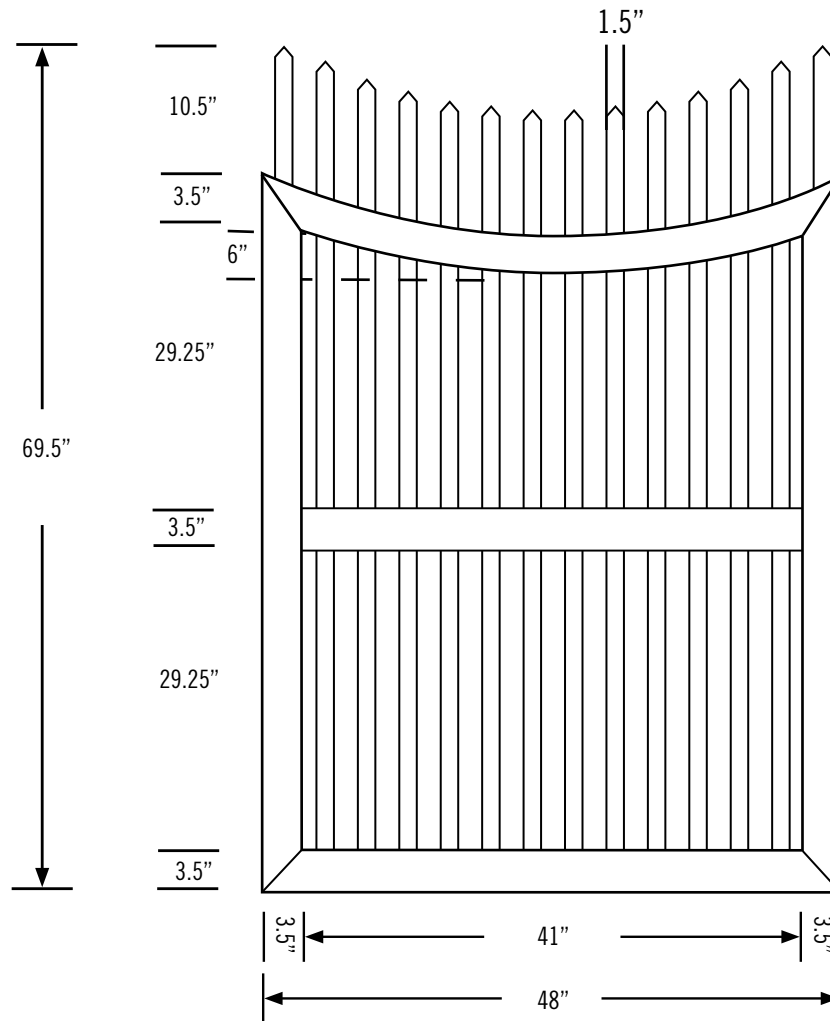

FRAME	VB2358S/V2358-120
1	
TOP PICKETS	V151516-080
14	
LATTICE	
LATTICE U-CHANNEL	
MID-RAIL 1	V2358-120
1	
BOARDS	
VINYL U-CHANNEL	
MID-RAIL 2	
BOARDS 2	
VINYL U-CHANNEL 2	
PICKET CAPS	V15PC
14	
OTHER	
OTHER	

Date:
Customer:
Customer Code:
Contact:
Fax:
E-mail:

STYLE #

VBG12-46

DESCRIPTION

ILLUSIONS® VINYL FENCE IS ASTM F964-09 COMPLIANT