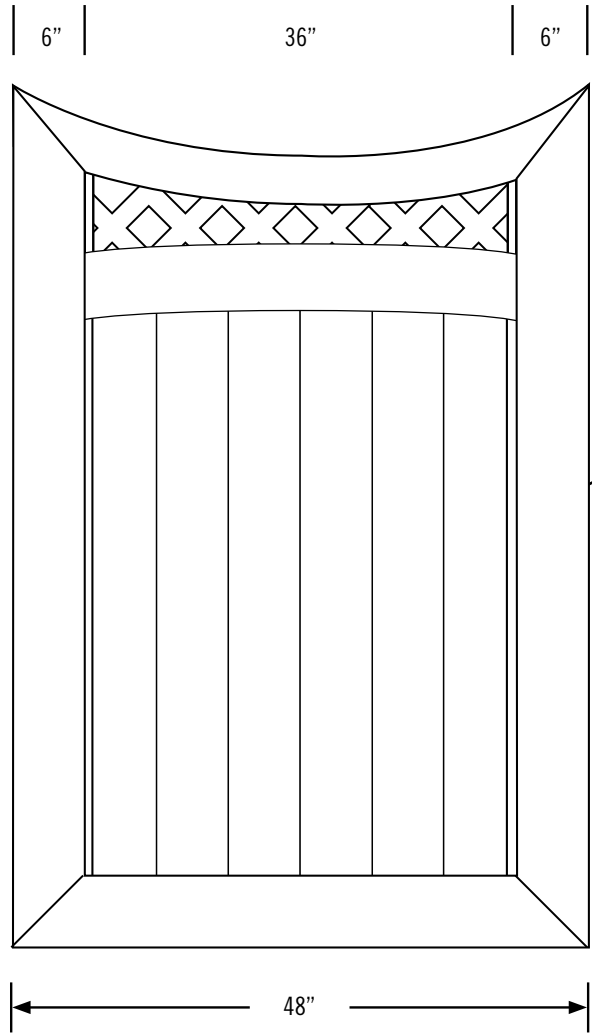

W/H	INCHES
43	36
44	48
45	60
46	72
48	96
410	120

W/H	INCHES
43	10.5
44	22.5
45	34.5
46	46.5
48	70.5
410	94.5

U-Channel
1"

FRAME	VB2358S/V2616W-085
TOP PICKETS	
LATTICE	VLAT275F-48D
	1
LATTICE U-CHANNEL	VLATUF
	2
MID-RAIL 1	VB1555SC8C
	1
BOARDS	V78616TGW-065
	6
VINYL U-CHANNEL	V7816U
	2
MID-RAIL 2	
BOARDS 2	
VINYL U-CHANNEL 2	
PICKET CAPS	
OTHER	
OTHER	

Date:
Customer:
Customer Code:
Contact:
Fax:
E-mail:

STYLE #

VBG5-
43,44,45,46,48,410

DESCRIPTION

ILLUSIONS® VINYL FENCE IS ASTM F964-09 COMPLIANT