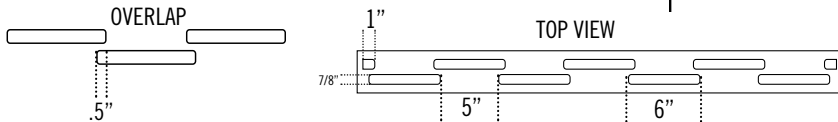

LATTICE STYLES

LATTICE EXTENDS 1.75" EACH INTO BOTH RAILS ABOVE AND BELOW. WIDTH IS AS SHOWN.

W/H	INCHES
45	60
46	72
48	96
410	120

W/H	INCHES
45	17
46	23
48	35
410	47

W/H	INCHES
45	17
46	23
48	35
410	47

FRAME	V353516-170
TOP PICKETS	1
LATTICE	VLAT275F-48D
LATTICE U-CHANNEL	VLATUF
MID-RAIL 1	V353516-170
BOARDS	V78612W-075
VINYL U-CHANNEL	
MID-RAIL 2	
BOARDS 2	
VINYL U-CHANNEL 2	
PICKET CAPS	
OTHER	
OTHER	

Date:
Customer:
Customer Code:
Contact:
Fax:
E-mail:

STYLE # DESCRIPTION

VWG210D-45,46,48,410

ILLUSIONS® VINYL FENCE IS ASTM F964-09 COMPLIANT

www.IllusionsFence.com

SHEET

14

SHEET 14 OF 1