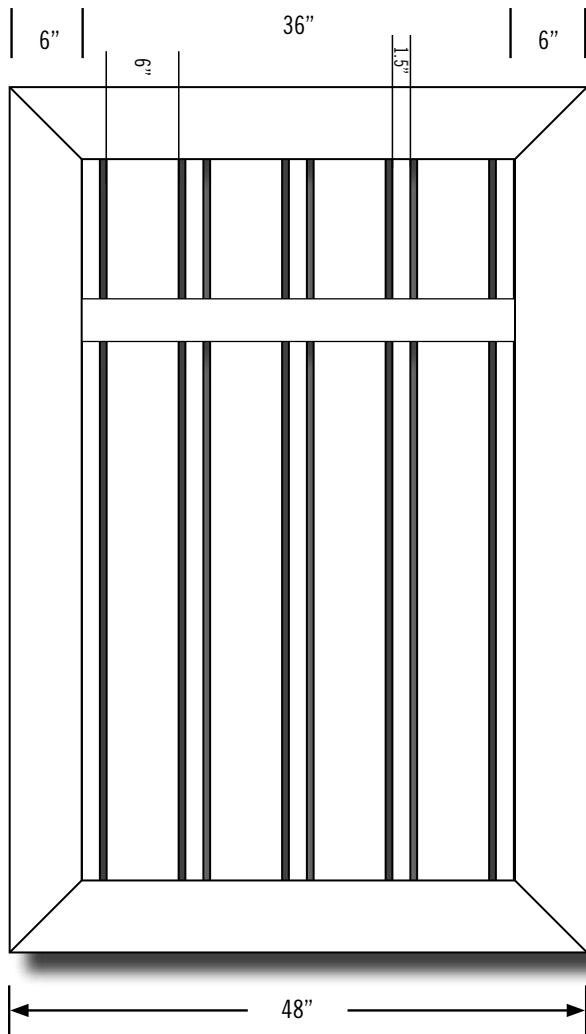

W/H	INCHES
43	36
44	48
45	60
46	72
48	96
410	120

W/H	INCHES
43	9
44	21
45	33
46	45
48	69
410	93

FRAME	V2616W-085
TOP PICKETS	
LATTICE	
LATTICE U-CHANNEL	
MID-RAIL 1	V2358-120
	1
BOARDS	V78612W-075
	4
VINYL U-CHANNEL	
MID-RAIL 2	
BOARDS 2	V781516-080
	5
VINYL U-CHANNEL 2	
PICKET CAPS	
OTHER	
OTHER	

Date:
Customer:
Customer Code:
Contact:
Fax:
E-mail:

STYLE #
**VWG500A-43,44,45,
46,48,410**

DESCRIPTION

ILLUSIONS® VINYL FENCE IS ASTM F964-09 COMPLIANT