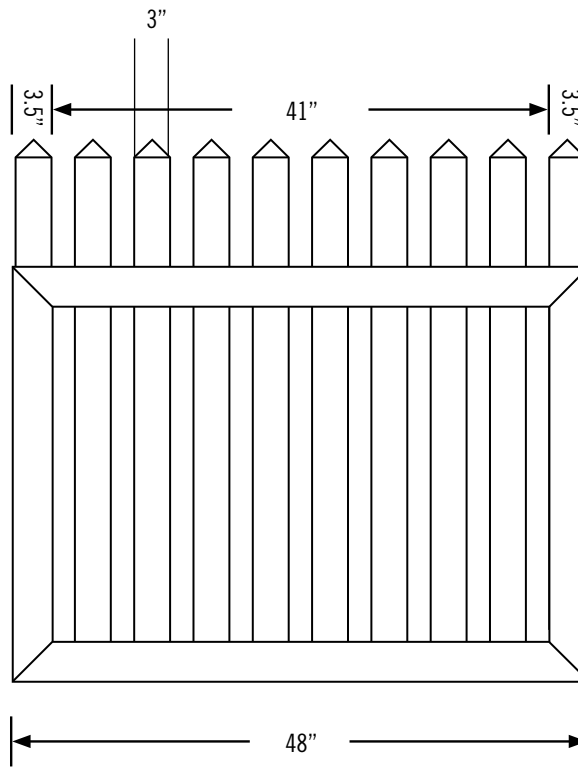

W/H	INCHES
43	33.5
442	39.5
44	45.5
45	57.5

W/H	INCHES
43	16
442	22
44	28
45	40

FRAME	V2358-120
1	
V2358-120	V78316-080
10	
LATTICE	
LATTICE U-CHANNEL	
MID-RAIL 1	
BOARDS	
VINYL U-CHANNEL	
MID-RAIL 2	
BOARDS 2	
VINYL U-CHANNEL 2	
PICKET CAPS	V783PC
10	
OTHER	
OTHER	

Date:
Customer:
Customer Code:
Contact:
Fax:
E-mail:

STYLE #
**VWG401R-
43TR,442TR,4TR,5TR**

DESCRIPTION

ILLUSIONS® VINYL FENCE IS ASTM F964-09 COMPLIANT