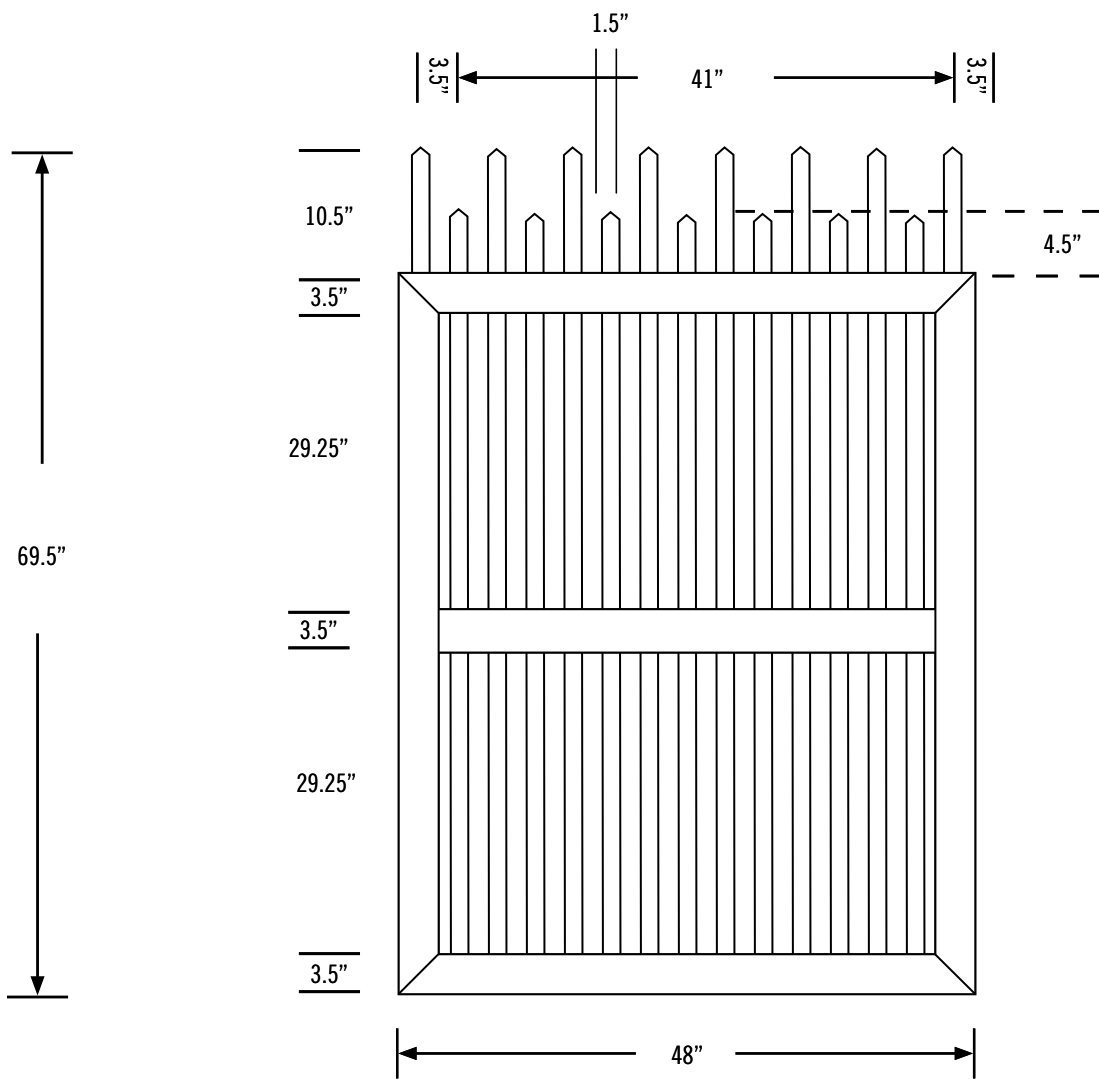

Date:
 Customer:
 Customer Code:
 Contact:
 Fax:
 E-mail:

STYLE #
VWG702-
43,442,44,45

DESCRIPTION

ILLUSIONS® VINYL FENCE IS ASTM F964-09 COMPLIANT

www.IllusionsFence.com

SHEET
47
 SHEET 47 OF 1

FRAME	V2358-120
1	
TOP PICKETS	V151516-080
15	
LATTICE	
LATTICE U-CHANNEL	
MID-RAIL 1	V2358-120
1	
BOARDS	
VINYL U-CHANNEL	
MID-RAIL 2	
BOARDS 2	
VINYL U-CHANNEL 2	
PICKET CAPS	V15PC
15	
OTHER	
OTHER	