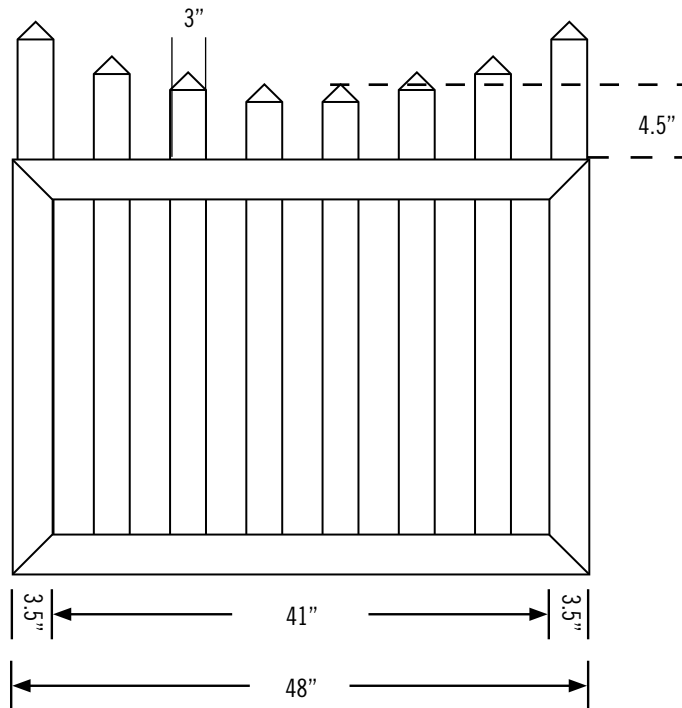

W/H	INCHES
43	33.5
442	39.5
44	45.5
45	57.5

W/H	INCHES
43	16
442	22
44	28
45	40

PICKET HEIGHTS FROM TOP RAIL							
10.5	9	6.25	4.5	4.5	6.25	9	10.5
1	2	3	4	5	6	7	8

FRAME	V2358-120
1	
TOP PICKETS	V78316-080
8	
LATTICE	
LATTICE U-CHANNEL	
MID-RAIL 1	
BOARDS	
VINYL U-CHANNEL	
MID-RAIL 2	
BOARDS 2	
VINYL U-CHANNEL 2	
PICKET CAPS	V783PC
8	
OTHER	
OTHER	

Date:
Customer:
Customer Code:
Contact:
Fax:
E-mail:

STYLE #
**VWG402-
43TR,442TR,4TR,5TR**

DESCRIPTION

ILLUSIONS® VINYL FENCE IS ASTM F964-09 COMPLIANT