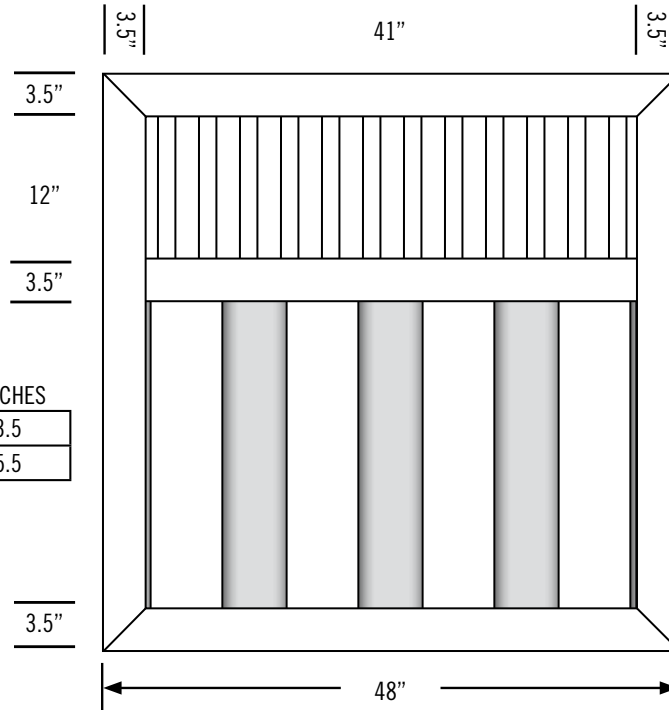

W/H	INCHES
43	36
44	48

W/H	INCHES
43	13.5
44	25.5

FRAME	V353516-170
1	
TOP PICKETS	V151516-080
12	
LATTICE	
LATTICE U-CHANNEL	
MID-RAIL 1	V353516-170
1	
BOARDS	V78612W-075
9	
VINYL U-CHANNEL	
MID-RAIL 2	
BOARDS 2	
VINYL U-CHANNEL 2	
PICKET CAPS	
OTHER	
OTHER	

Date:
Customer:
Customer Code:
Contact:
Fax:
E-mail:

STYLE #
VWG2701-43,44

DESCRIPTION

ILLUSIONS® VINYL FENCE IS ASTM F964-09 COMPLIANT