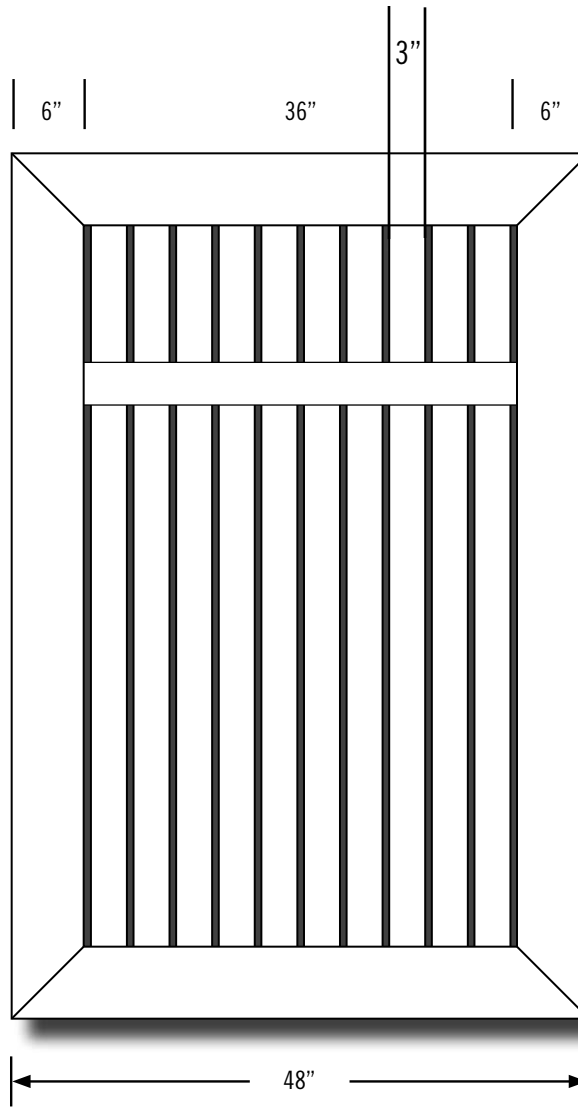

W/H	INCHES
43	36
44	48
45	60
46	72
48	96
410	120

W/H	INCHES
43	9
44	21
45	33
46	45
48	69
410	93

FRAME	V2616W-085
1	
TOP PICKETS	V78316-080
10	
LATTICE	
LATTICE U-CHANNEL	
MID-RAIL 1	V2358-120
1	
BOARDS	
VINYL U-CHANNEL	
MID-RAIL 2	
BOARDS 2	
VINYL U-CHANNEL 2	
PICKET CAPS	
OTHER	
OTHER	

Date:
Customer:
Customer Code:
Contact:
Fax:
E-mail:

STYLE #

**VWG500-
43,44,45,46,48,410**

DESCRIPTION

ILLUSIONS® VINYL FENCE IS ASTM F964-09 COMPLIANT