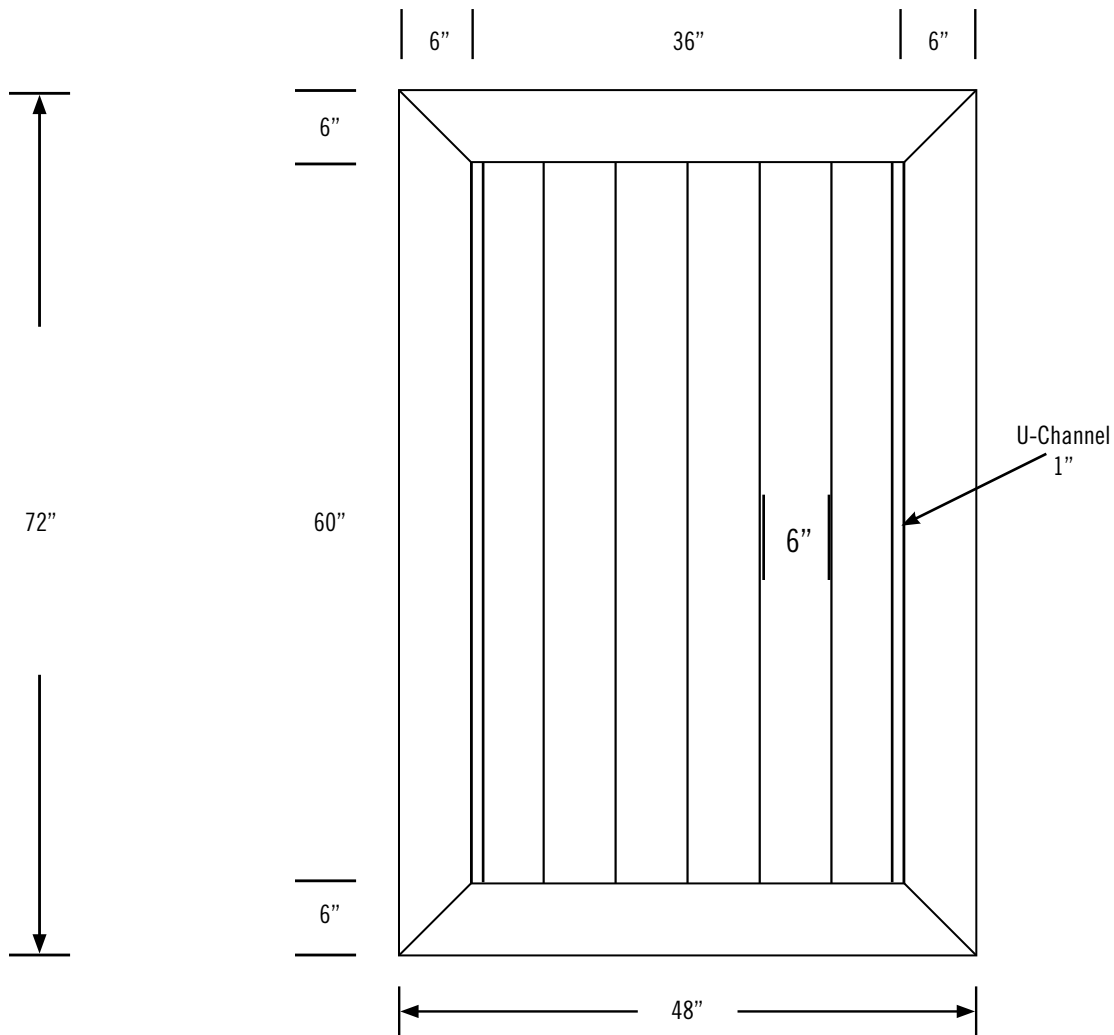

Date: 05/02/11
Customer: New Britian Fence
Customer Code: NEW051
Contact: Will Pabon / Bill Meyer
Fax:
E-mail:ctfenceworks@hotmail.com

STYLE #

VWG300-46

DESCRIPTION

ILLUSIONS® VINYL FENCE IS ASTM F964-09 COMPLIANT