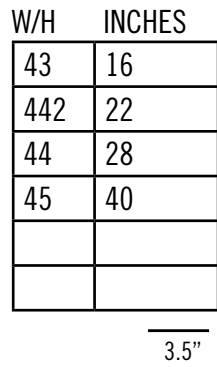

FRAME	V2358-120
1	
V2358-120	V781516-080
19	
LATTICE	
LATTICE U-CHANNEL	
MID-RAIL 1	
BOARDS	
VINYL U-CHANNEL	
MID-RAIL 2	
BOARDS 2	
VINYL U-CHANNEL 2	
PICKET CAPS	V7815PC
19	
OTHER	
OTHER	

Date:
Customer:
Customer Code:
Contact:
Fax:
E-mail:

STYLE #
**VWG402NR-
43TR,442TR,4TR,5TR**

DESCRIPTION

ILLUSIONS® VINYL FENCE IS ASTM F964-09 COMPLIANT