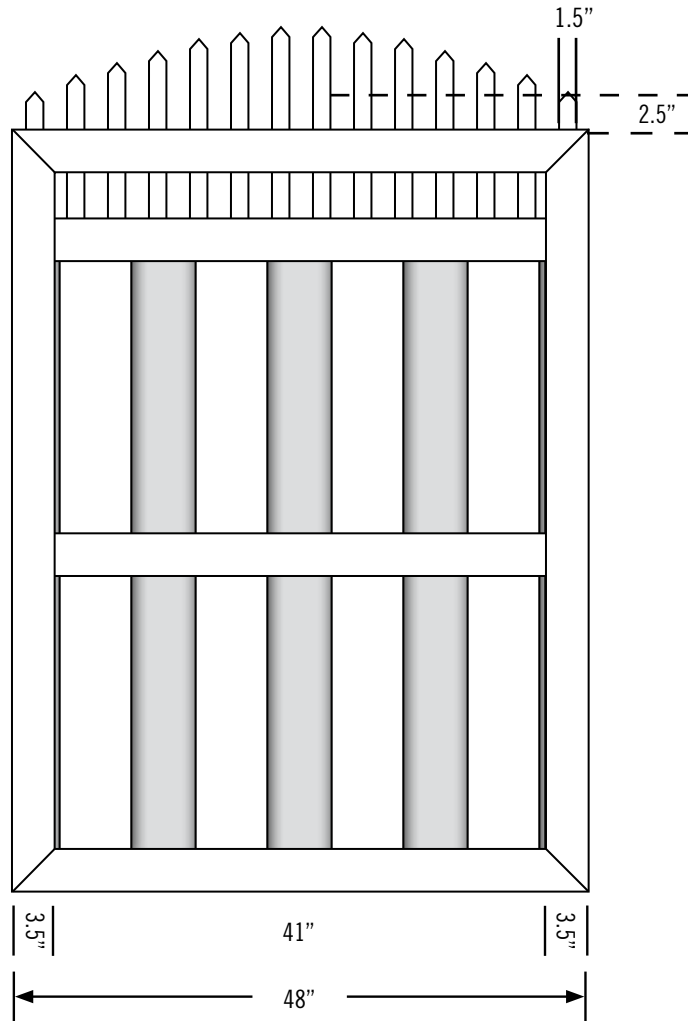

PICKET HEIGHTS FROM TOP RAIL													
2.50	4.25	5.50	6.75	7.50	8.25	8.50	8.50	8.25	7.50	6.75	5.50	4.25	2.50
1	2	3	4	5	6	7	8	9	10	11	12	13	14

↑

W/H	INCHES
45	60
46	72
48	96
410	120

W/H	INCHES
45	16.75
46	22.75
48	34.75
410	46.75

W/H	INCHES
45	16.75
46	22.75
48	34.75
410	46.75

FRAME	1	V353516-170
TOP PICKETS	14	V151516-080
LATTICE		
LATTICE U-CHANNEL		
MID-RAIL 1	2	V353516-170
BOARDS	9	V78612W-075
VINYL U-CHANNEL		
MID-RAIL 2		
BOARDS 2		
VINYL U-CHANNEL 2		
PICKET CAPS	14	V15PC
OTHER		
OTHER		

Date:
Customer:
Customer Code:
Contact:
Fax:
E-mail:

STYLE #
VWG2708-
45,46,48,410

DESCRIPTION

ILLUSIONS® VINYL FENCE IS ASTM F964-09 COMPLIANT