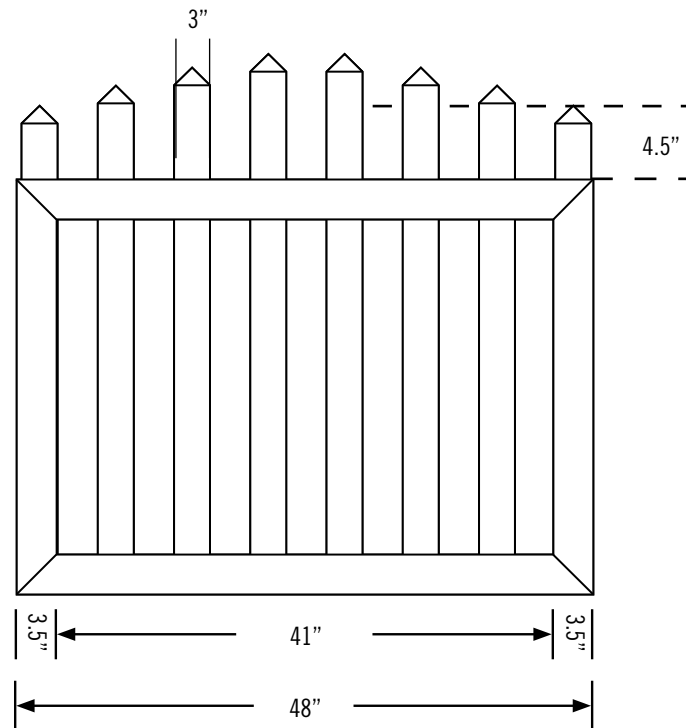

W/H	INCHES
43	33.5
442	39.5
44	45.5
45	57.5

W/H	INCHES
43	16
442	22
44	28
45	40

PICKET HEIGHTS FROM TOP RAIL							
4.5	7.75	9.75	10.5	10.5	9.75	7.75	4.5
1	2	3	4	5	6	7	8

FRAME	V2358-120
TOP PICKETS	V78316-080
LATTICE	
LATTICE U-CHANNEL	
MID-RAIL 1	
BOARDS	
VINYL U-CHANNEL	
MID-RAIL 2	
BOARDS 2	
VINYL U-CHANNEL 2	
PICKET CAP	V783PC
OTHER	
OTHER	

Date:
Customer:
Customer Code:
Contact:
Fax:
E-mail:

STYLE #
**VWG403-
43TR,442TR,4TR,5TR**

DESCRIPTION

ILLUSIONS® VINYL FENCE IS ASTM F964-09 COMPLIANT