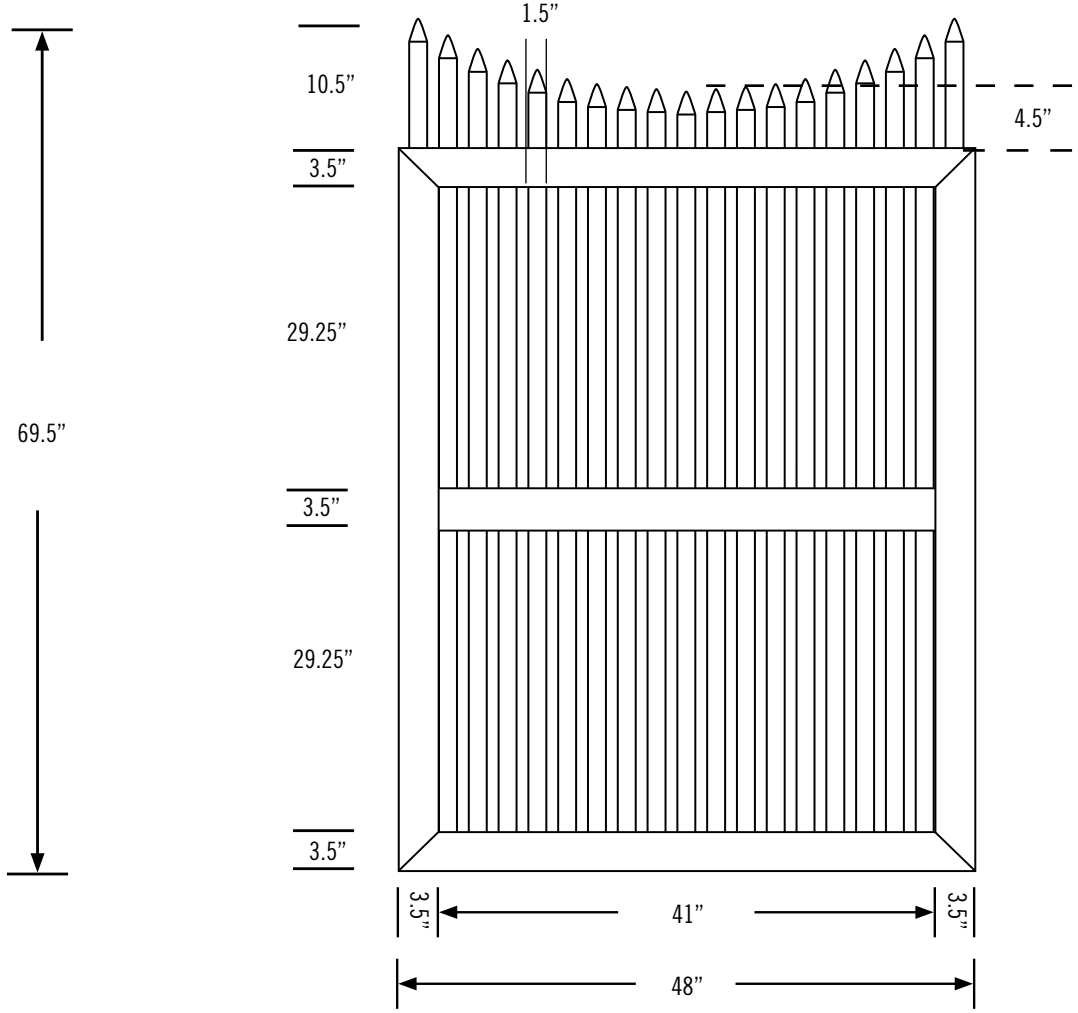

PICKET HEIGHTS FROM TOP RAIL																		
10.5	9.5	8.5	7.75	7.00	6.25	5.5	5.00	4.75	4.5	4.75	5.00	5.5	6.25	7.00	7.75	8.5	9.5	10.5
1	2	3	4	5	6	7	8	9	10	11	12	13	14	15	16	17	18	19

FRAME	1	V2358-120
V2358-120	19	V781516-080
LATTICE		
LATTICE U-CHANNEL		
MID-RAIL 1	1	V2358-120
BOARDS		
VINYL U-CHANNEL		
MID-RAIL 2		
BOARDS 2		
VINYL U-CHANNEL 2		
PICKET CAPS	19	V7815PC
OTHER		
OTHER		

Date:
Customer:
Customer Code:
Contact:
Fax:
E-mail:

STYLE #	DESCRIPTION
VWG402NR-6TR	

ILLUSIONS® VINYL FENCE IS ASTM F964-09 COMPLIANT