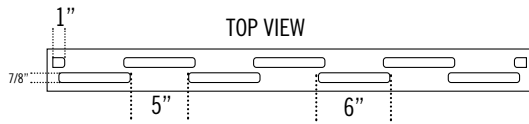

PICKET HEIGHTS FROM TOP RAIL													
8.50	7.25	6.00	4.75	3.75	2.75	2.50	2.50	2.75	3.75	4.75	6.00	7.25	8.50
1	2	3	4	5	6	7	8	9	10	11	12	13	14

↑

W/H	INCHES
45	60
46	72
48	96
410	120

W/H	INCHES
45	16.75
46	22.75
48	34.75
410	46.75

W/H	INCHES
45	16.75
46	22.75
48	34.75
410	46.75

FRAME	V353516-170
1	
TOP PICKETS	V151516-080
14	
LATTICE	
LATTICE U-CHANNEL	
MID-RAIL 1	V353516-170
2	
BOARDS	V78612W-075
9	
VINYL U-CHANNEL	
MID-RAIL 2	
BOARDS 2	
VINYL U-CHANNEL 2	
PICKET CAPS	V15PC
14	
OTHER	
OTHER	

Date:
Customer:
Customer Code:
Contact:
Fax:
E-mail:

STYLE #
VWG2707-
45,46,48,410

DESCRIPTION

ILLUSIONS® VINYL FENCE IS ASTM F964-09 COMPLIANT

www.IllusionsFence.com

SHEET
26
SHEET 26 OF 1