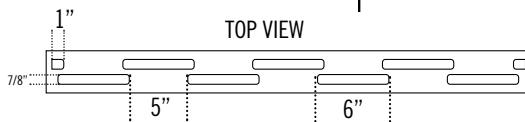

LATTICE STYLES

LATTICE EXTENDS 1.75" EACH INTO BOTH RAILS ABOVE AND BELOW. WIDTH IS AS SHOWN.

W/H	INCHES
45	60
46	72
48	96
410	120

W/H	INCHES
45	17
46	23
48	35
410	47

W/H	INCHES
45	17
46	23
48	35
410	47

FRAME	V353516-170
TOP PICKETS	1
LATTICE	VLAT1F-48D
LATTICE U-CHANNEL	VLATUF
MID-RAIL 1	V353516-170
BOARDS	V78612W-075
VINYL U-CHANNEL	
MID-RAIL 2	
BOARDS 2	
VINYL U-CHANNEL 2	
PICKET CAPS	
OTHER	
OTHER	

Date:
Customer:
Customer Code:
Contact:
Fax:
E-mail:

STYLE # **VWG210DS-45,46,48,410** DESCRIPTION

ILLUSIONS® VINYL FENCE IS ASTM F964-09 COMPLIANT

www.IllusionsFence.com

SHEET
16
SHEET 16 OF 1