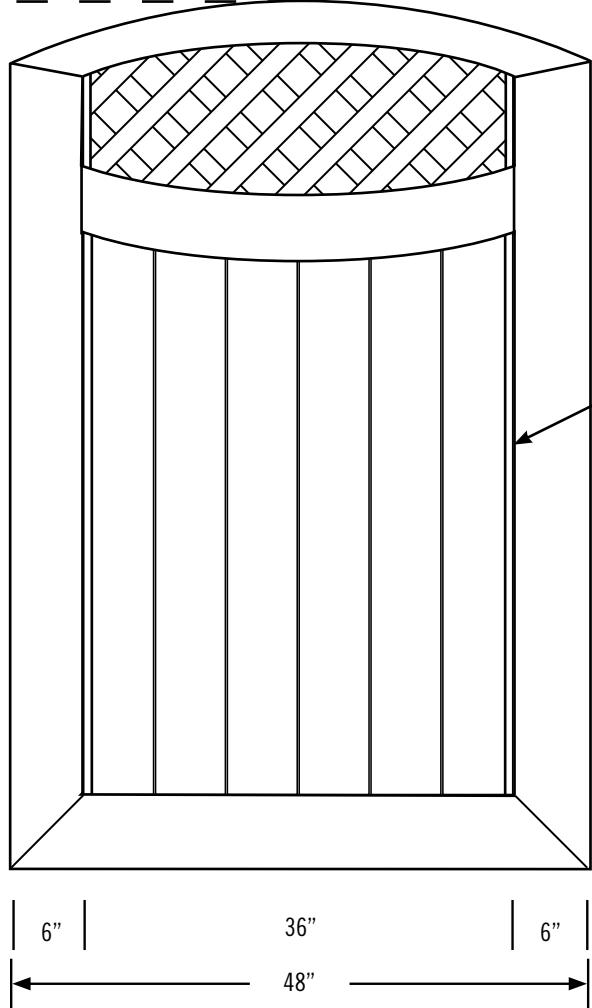

U-Channel
1"

FRAME	VB2358C/V2616W-085
1	
TOP PICKETS	
LATTICE	VLAT275F-48D
1	
LATTICE U-CHANNEL	VLATUF
2	
MID-RAIL 1	V15558W-080
1	
BOARDS	V78616TGW-065
6	
VINYL U-CHANNEL	V7816U
2	
MID-RAIL 2	
BOARDS 2	
VINYL U-CHANNEL 2	
PICKET CAPS	
OTHER	
OTHER	

Date:
Customer:
Customer Code:
Contact:
Fax:
E-mail:

STYLE #
VBG6-
43,44,45,46,48,410

DESCRIPTION

ILLUSIONS® VINYL FENCE IS ASTM F964-09 COMPLIANT