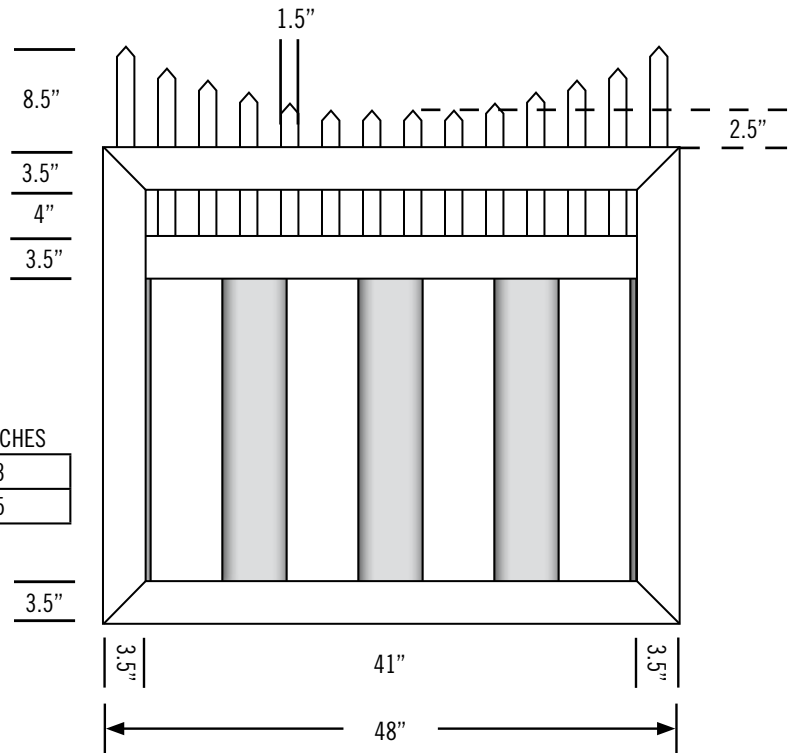

PICKET HEIGHTS FROM TOP RAIL													
8.50	7.25	6.00	4.75	3.75	2.75	2.50	2.50	2.75	3.75	4.75	6.00	7.25	8.50
1	2	3	4	5	6	7	8	9	10	11	12	13	14

↑

W/H	INCHES
43	36
44	48

W/H	INCHES
43	13
44	25