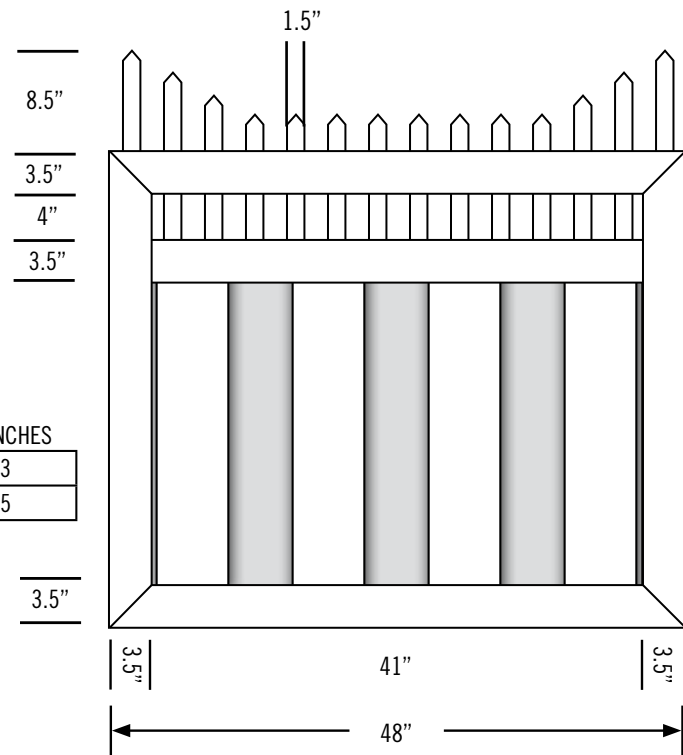

PICKET HEIGHTS FROM TOP RAIL													
8.50	6.50	4.50	2.50	2.50	2.50	2.50	2.50	2.50	2.50	2.50	4.50	6.50	8.50
1	2	3	4	5	6	7	8	9	10	11	12	13	14

↑

W/H	INCHES
43	36
44	48

W/H	INCHES
43	13
44	25