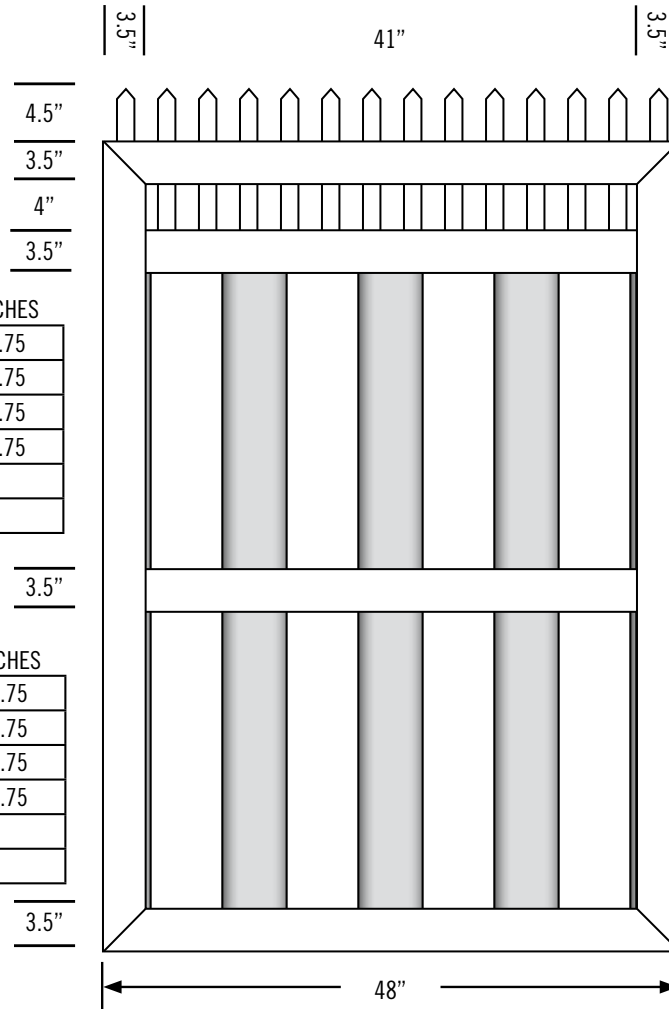

↑

W/H	INCHES
45	60
46	72
48	96
410	120

W/H	INCHES
45	18.75
46	24.75
48	36.75
410	48.75

W/H	INCHES
45	18.75
46	24.75
48	36.75
410	48.75

FRAME	V353516-170
1	
TOP PICKETS	V151516-080
14	
LATTICE	
LATTICE U-CHANNEL	
MID-RAIL 1	V353516-170
2	
BOARDS	V78612W-075
9	
VINYL U-CHANNEL	
MID-RAIL 2	
BOARDS 2	
VINYL U-CHANNEL 2	
PICKET CAPS	V15PC
14	
OTHER	
OTHER	

Date:
Customer:
Customer Code:
Contact:
Fax:
E-mail:

STYLE #
VWG2700-
45,46,48,410

DESCRIPTION

ILLUSIONS® VINYL FENCE IS ASTM F964-09 COMPLIANT