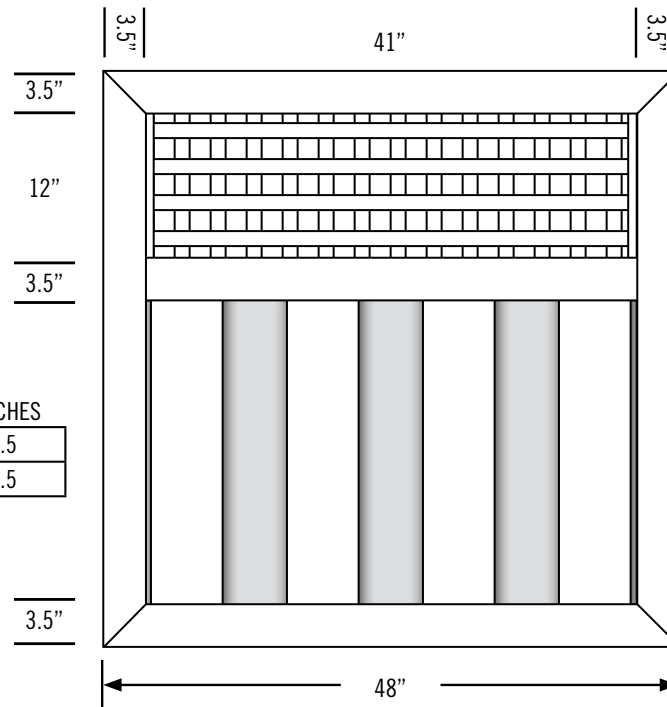

LATTICE STYLES

LATTICE EXTENDS 1.75" EACH INTO BOTH RAILS ABOVE AND BELOW. WIDTH IS AS SHOWN.

W/H	INCHES
43	36
44	48

W/H	INCHES
43	13.5
44	25.5

FRAME	V353516-170
TOP PICKETS	
LATTICE	VLAT175F-48S
LATTICE U-CHANNEL	VLATUF
MID-RAIL 1	V353516-170
BOARDS	V78612W-075
VINYL U-CHANNEL	
MID-RAIL 2	
BOARDS 2	
VINYL U-CHANNEL 2	
PICKET CAPS	
OTHER	
OTHER	

Date:
Customer:
Customer Code:
Contact:
Fax:
E-mail:

STYLE #
VWG210SQ-43,44

DESCRIPTION

ILLUSIONS® VINYL FENCE IS ASTM F964-09 COMPLIANT

www.IllusionsFence.com

SHEET
17
SHEET 17 OF 1