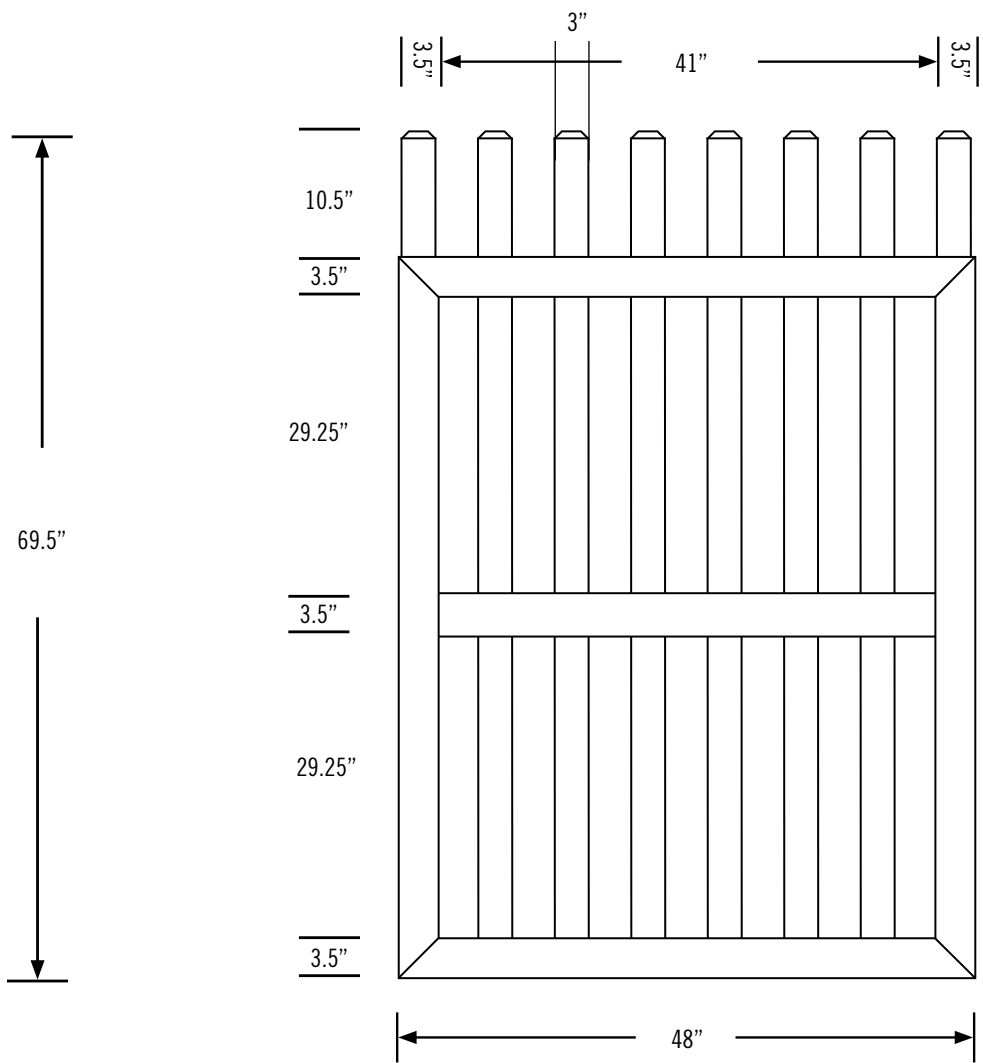

Date:
 Customer:
 Customer Code:
 Contact:
 Fax:
 E-mail:

STYLE #
**VWG350-
 43TR,442TR,4TR,5TR**

DESCRIPTION

ILLUSIONS® VINYL FENCE IS ASTM F964-09 COMPLIANT

www.IllusionsFence.com

SHEET

66

SHEET 66 OF 1