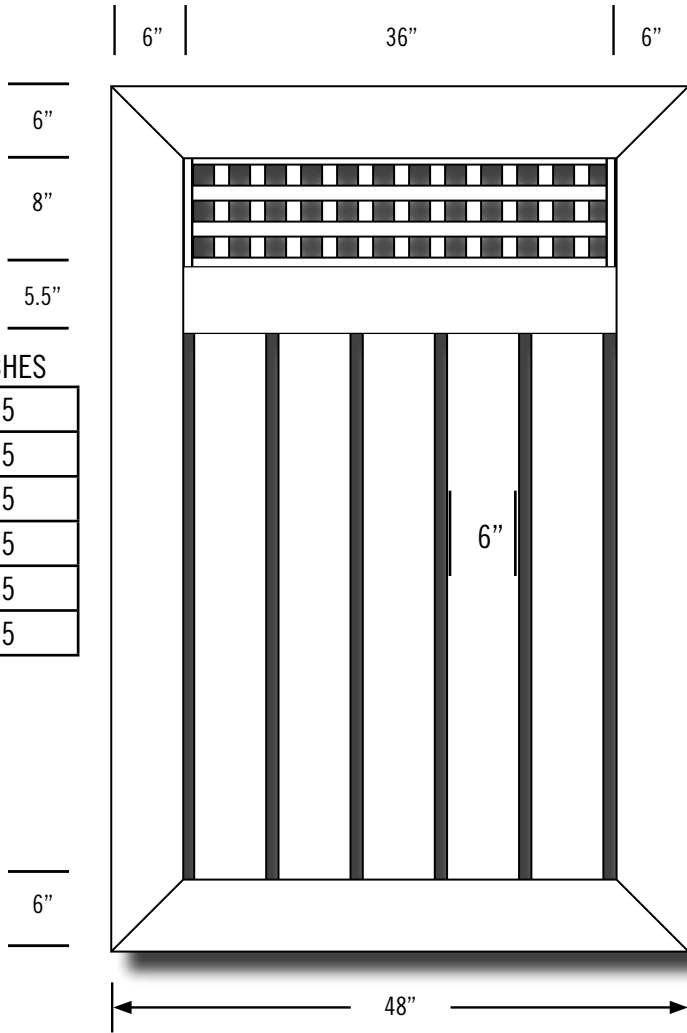

Escalier Fence ©2010

LATTICE STYLES

LATTICE EXTENDS 1.75" EACH INTO BOTH RAILS ABOVE AND BELOW. WIDTH IS AS SHOWN.

W/H	INCHES
43	36
44	48
45	60
46	72
48	96
410	120

W/H	INCHES
43	10.5
44	22.5
45	34.5
46	46.5
48	69.5
410	93.5