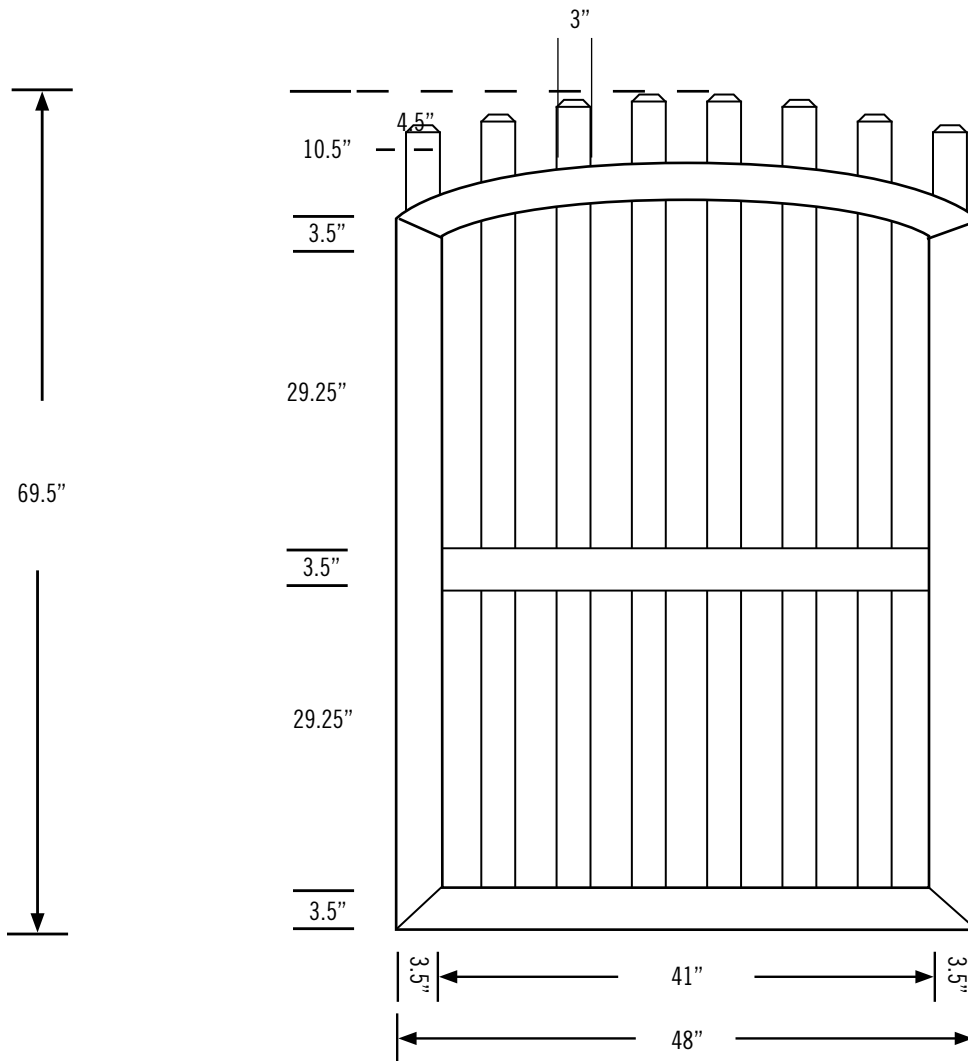

FRAME	1	VB2358C/V2358-120
TOP PICKETS	8	V78316-080
LATTICE		
LATTICE U-CHANNEL		
MID-RAIL 1	1	V2358-120
BOARDS		
VINYL U-CHANNEL		
MID-RAIL 2		
BOARDS 2		
VINYL U-CHANNEL 2		
PICKET CAPS	8	V783DEC
OTHER		
OTHER		

Date:
Customer:
Customer Code:
Contact:
Fax:
E-mail:

STYLE #
VBG10-46

DESCRIPTION

ILLUSIONS® VINYL FENCE IS ASTM F964-09 COMPLIANT