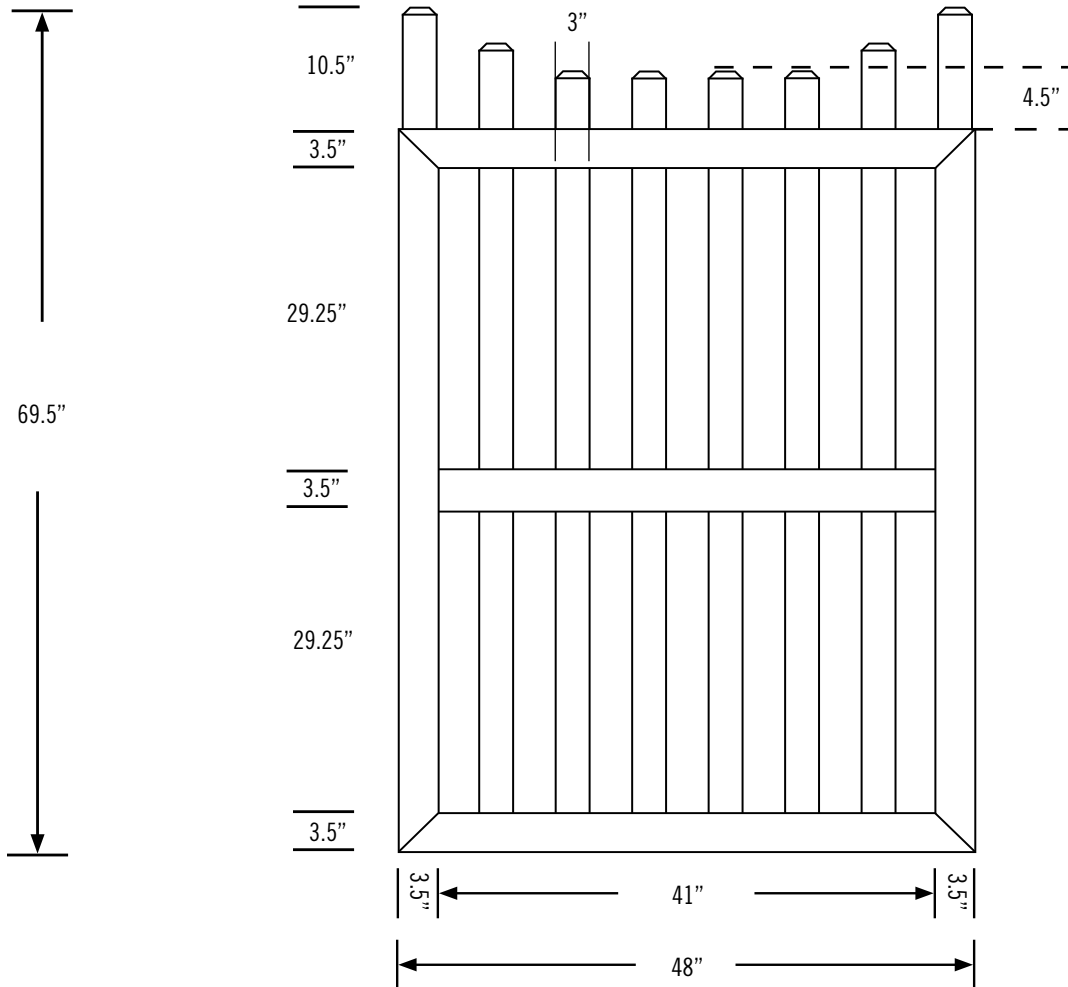

Date:
 Customer:
 Customer Code:
 Contact:
 Fax:
 E-mail:

STYLE #
**VWG356-
 43TR,442TR,4TR,5TR**

DESCRIPTION

ILLUSIONS® VINYL FENCE IS ASTM F964-09 COMPLIANT

www.IllusionsFence.com

SHEET
72
 SHEET 72 OF 1