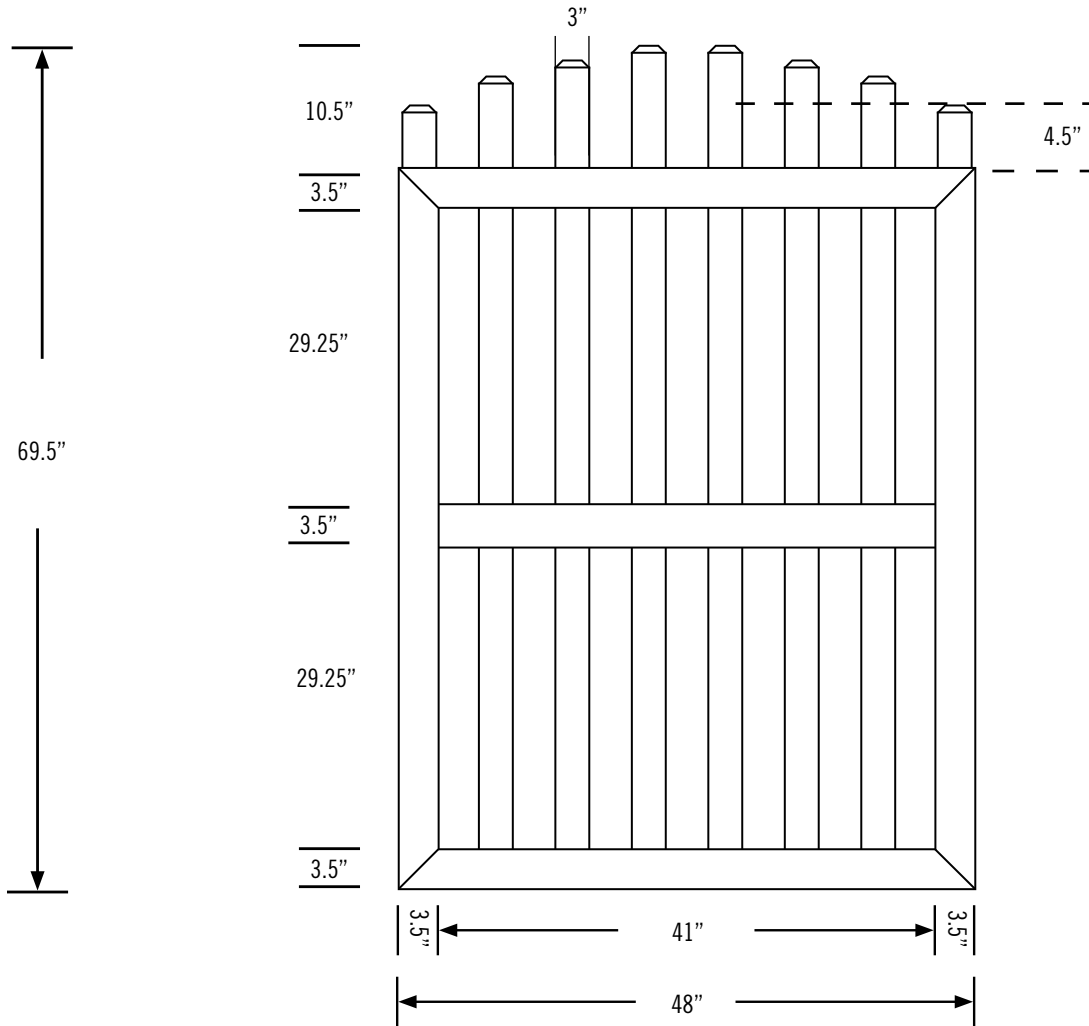

PICKET HEIGHTS FROM TOP RAIL							
4.5	7.75	9.75	10.5	10.5	9.75	7.75	4.5
1	2	3	4	5	6	7	8

FRAME	V2358-120
1	
V2358-120	V78316-080
8	
LATTICE	
LATTICE U-CHANNEL	
MID-RAIL 1	V2358-120
1	
BOARDS	
VINYL U-CHANNEL	
MID-RAIL 2	
BOARDS 2	
VINYL U-CHANNEL 2	
PICKET CAPS	V783DEC
8	
OTHER	
OTHER	

Date:
Customer:
Customer Code:
Contact:
Fax:
E-mail:

STYLE #

VWG353-46TR

DESCRIPTION

ILLUSIONS® VINYL FENCE IS ASTM F964-09 COMPLIANT