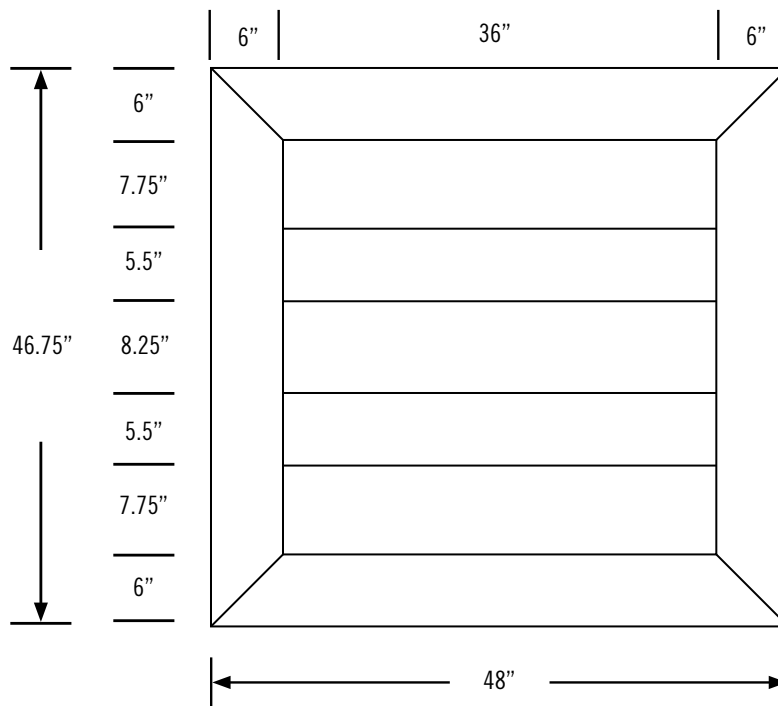

STYLE #

V3RWG

DESCRIPTION

ILLUSIONS® VINYL FENCE IS ASTM F964-09 COMPLIANT

www.IllusionsFence.com

SHEET

91

SHEET 91 OF 1