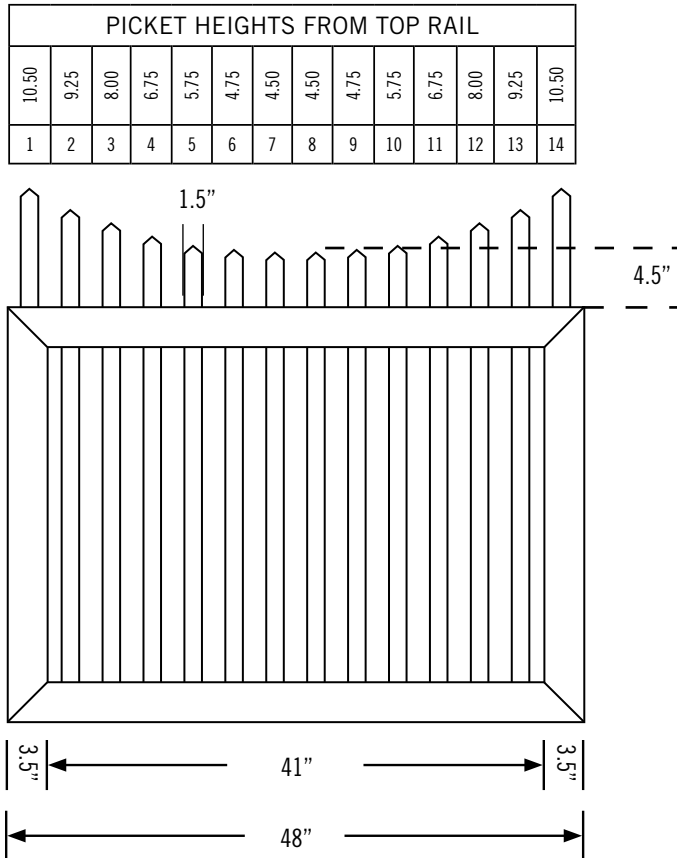

FRAME	V2358-120
1	
TOP PICKETS	V151516-080
14	
LATTICE	
LATTICE U-CHANNEL	
MID-RAIL 1	
BOARDS	
VINYL U-CHANNEL	
MID-RAIL 2	
BOARDS 2	
VINYL U-CHANNEL 2	
PICKET CAPS	V15PC
14	
OTHER	
OTHER	

Date:
Customer:
Customer Code:
Contact:
Fax:
E-mail:

STYLE #

**VWG707-
43,442,44,45**

DESCRIPTION

ILLUSIONS® VINYL FENCE IS ASTM F964-09 COMPLIANT