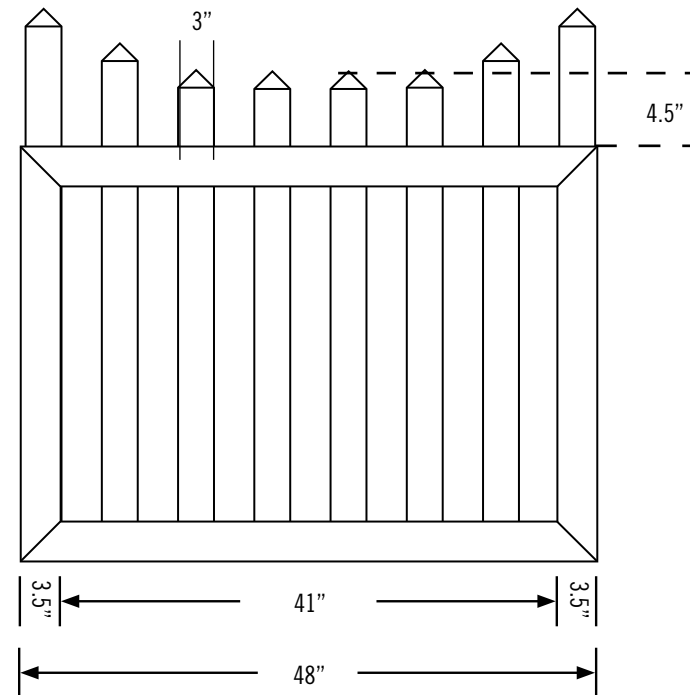

W/H	INCHES
43	33.5
442	39.5
44	45.5
45	57.5

W/H	INCHES
43	16
442	22
44	28
45	40

PICKET HEIGHTS FROM TOP RAIL							
10.5	8.5	6.5	4.5	4.5	6.5	8.5	10.5
1	2	3	4	5	6	7	8

FRAME	V2358-120
1	
TOP PICKETS	V78316-080
8	
LATTICE	
LATTICE U-CHANNEL	
MID-RAIL 1	
BOARDS	
VINYL U-CHANNEL	
MID-RAIL 2	
BOARDS 2	
VINYL U-CHANNEL 2	
PICKET CAP	V783PC
8	
OTHER	
OTHER	

Date:
Customer:
Customer Code:
Contact:
Fax:
E-mail:

STYLE #
**VWG406-
43TR,442TR,4TR,5TR**

DESCRIPTION

ILLUSIONS® VINYL FENCE IS ASTM F964-09 COMPLIANT