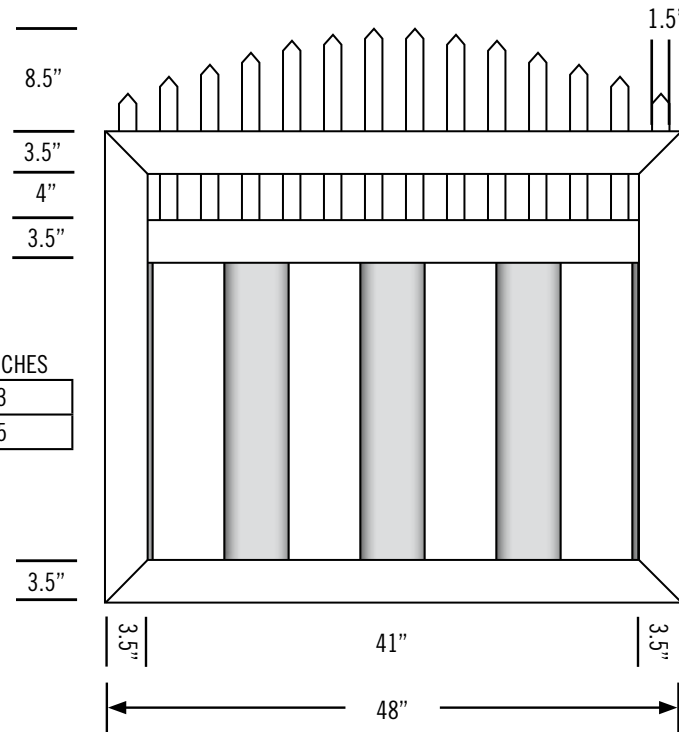

PICKET HEIGHTS FROM TOP RAIL													
2.50	4.25	5.50	6.75	7.50	8.25	8.50	8.50	8.25	7.50	6.75	5.50	4.25	2.50
1	2	3	4	5	6	7	8	9	10	11	12	13	14

↑

W/H	INCHES
43	36
44	48

W/H	INCHES
43	13
44	25