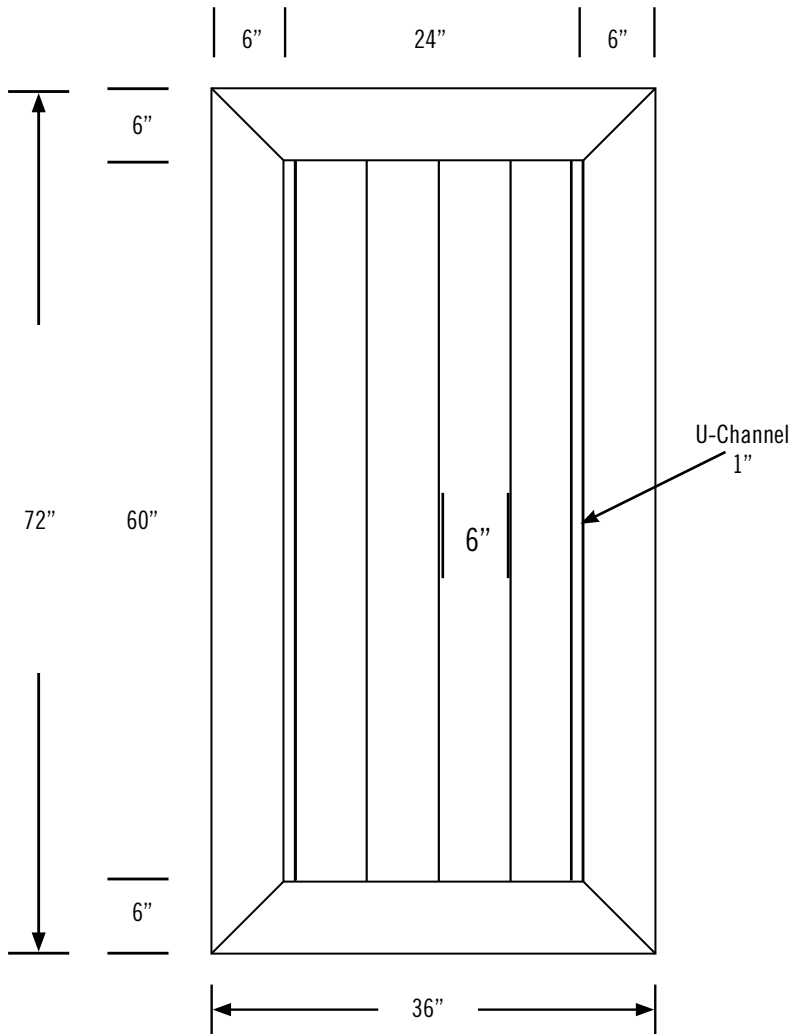

VWG300-36

VDG300-56

Date:
Customer:
Customer Code:
Contact:
Fax:
E-mail:

STYLE #

**VWG300-36 &
VDG300-56**

DESCRIPTION

ILLUSIONS® VINYL FENCE IS ASTM F964-09 COMPLIANT

www.IllusionsFence.com

SHEET

119

SHEET 119 OF 1