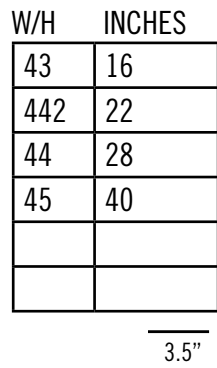

PICKET HEIGHTS FROM TOP RAIL													
4.5	6.25	7.5	8.75	9.5	10.25	10.5	10.5	10.25	9.5	8.75	7.5	6.25	4.5
1	2	3	4	5	6	7	8	9	10	11	12	13	14

FRAME	V2358-120
1	
TOP PICKETS	V151516-080
14	
LATTICE	
LATTICE U-CHANNEL	
MID-RAIL 1	
BOARDS	
VINYL U-CHANNEL	
MID-RAIL 2	
BOARDS 2	
VINYL U-CHANNEL 2	
PICKET CAPS	V15PC
14	
OTHER	
OTHER	

Date:
Customer:
Customer Code:
Contact:
Fax:
E-mail:

STYLE #

**VWG708-
43,442,44,45**

DESCRIPTION

ILLUSIONS® VINYL FENCE IS ASTM F964-09 COMPLIANT

www.IllusionsFence.com

SHEET

56

SHEET 56 OF 1