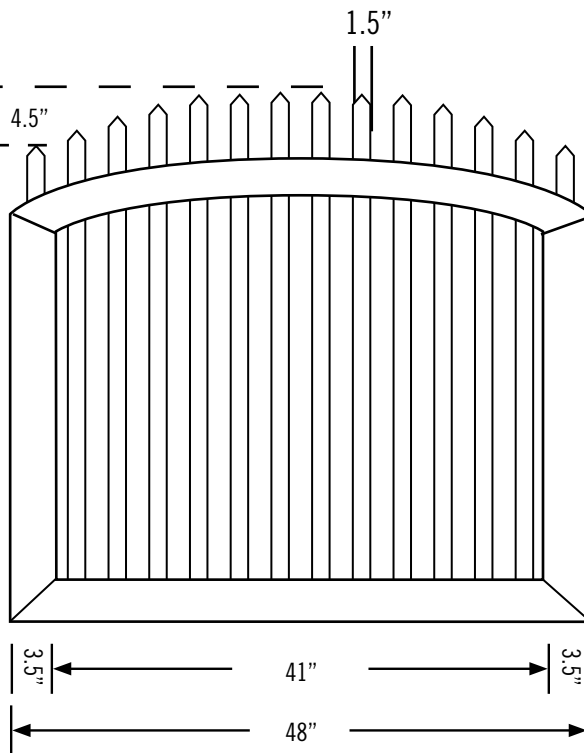

W/H INCHES

43	33.5
442	39.5
44	45.5
45	57.5

W/H INCHES

43	19.5
442	25.5
44	31.5
45	43.5

FRAME	VB2358C/V2358-120
1	
TOP PICKETS	V151516-080
14	
LATTICE	
LATTICE U-CHANNEL	
MID-RAIL 1	
BOARDS	
VINYL U-CHANNEL	
MID-RAIL 2	
BOARDS 2	
VINYL U-CHANNEL 2	
PICKET CAPS	V15PC
14	
OTHER	
OTHER	

Date:
Customer:
Customer Code:
Contact:
Fax:
E-mail:

STYLE #

VBG11-43,442,44,45

DESCRIPTION

ILLUSIONS® VINYL FENCE IS ASTM F964-09 COMPLIANT