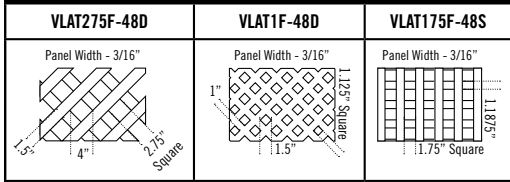

Date:
 Customer:
 Customer Code:
 Contact:
 Fax:
 E-mail:

STYLE #
VWG300-48, 410

DESCRIPTION

ILLUSIONS® VINYL FENCE IS ASTM F964-09 COMPLIANT

www.IllusionsFence.com

SHEET
2
 SHEET 2 OF 1

LATTICE STYLES

LATTICE EXTENDS 1.75" EACH INTO BOTH RAILS ABOVE AND BELOW. WIDTH IS AS SHOWN.