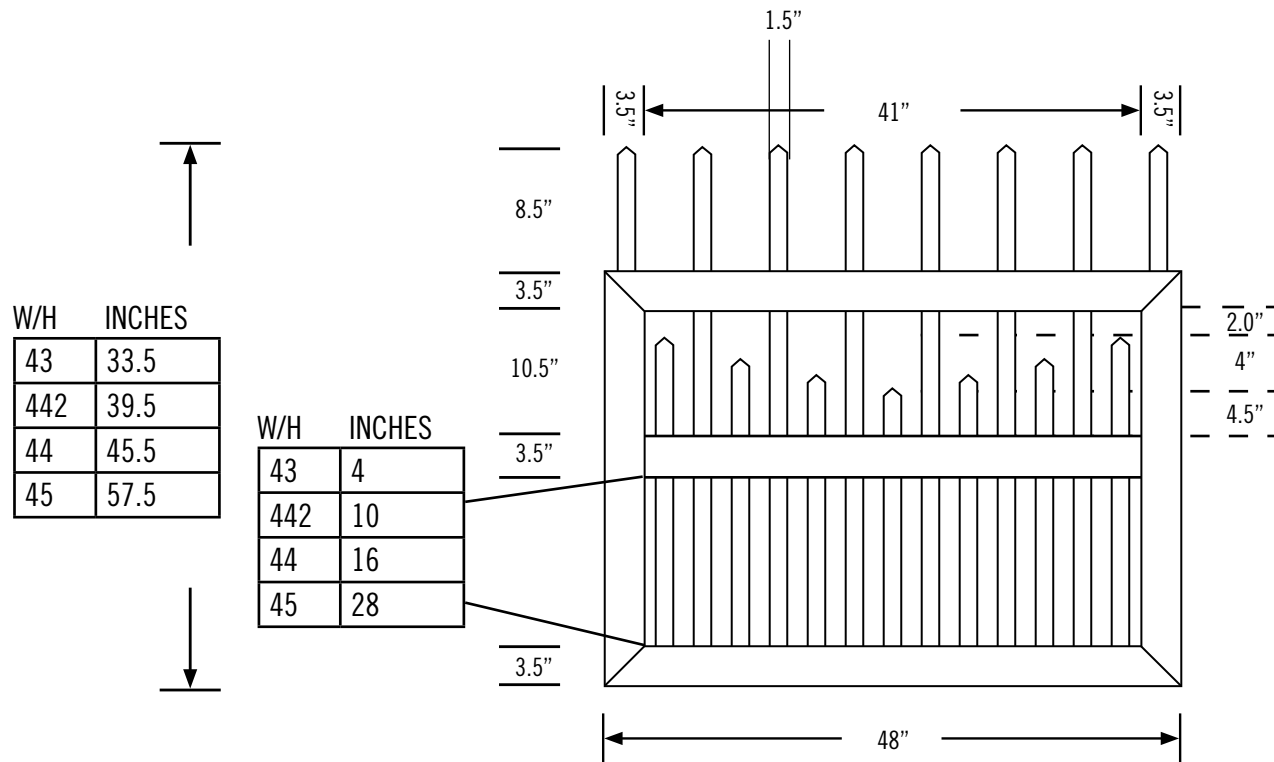

FRAME	V2358-120
1	
TOP PICKETS	V151516-080
8	
BOTTOM PICKETS	V151516-080
7	
LATTICE U-CHANNEL	
MID-RAIL 1	V2358-120
1	
BOARDS	
VINYL U-CHANNEL	
MID-RAIL 2	
BOARDS 2	
VINYL U-CHANNEL 2	
PICKET CAPS	V15PC
15	
OTHER	
OTHER	

PICKET HEIGHTS FROM MIDDLE RAIL														
	8.5		7.00		5.75		4.5		5.75		7.00		8.5	
1	2	3	4	5	6	7	8	9	10	11	12	13	14	15

W/H	INCHES
43	33.5
442	39.5
44	45.5
45	57.5

W/H	INCHES
43	4
442	10
44	16
45	28

Date:
Customer:
Customer Code:
Contact:
Fax:
E-mail:

STYLE #
VWG703S-
43,442,44,45

DESCRIPTION

ILLUSIONS® VINYL FENCE IS ASTM F964-09 COMPLIANT