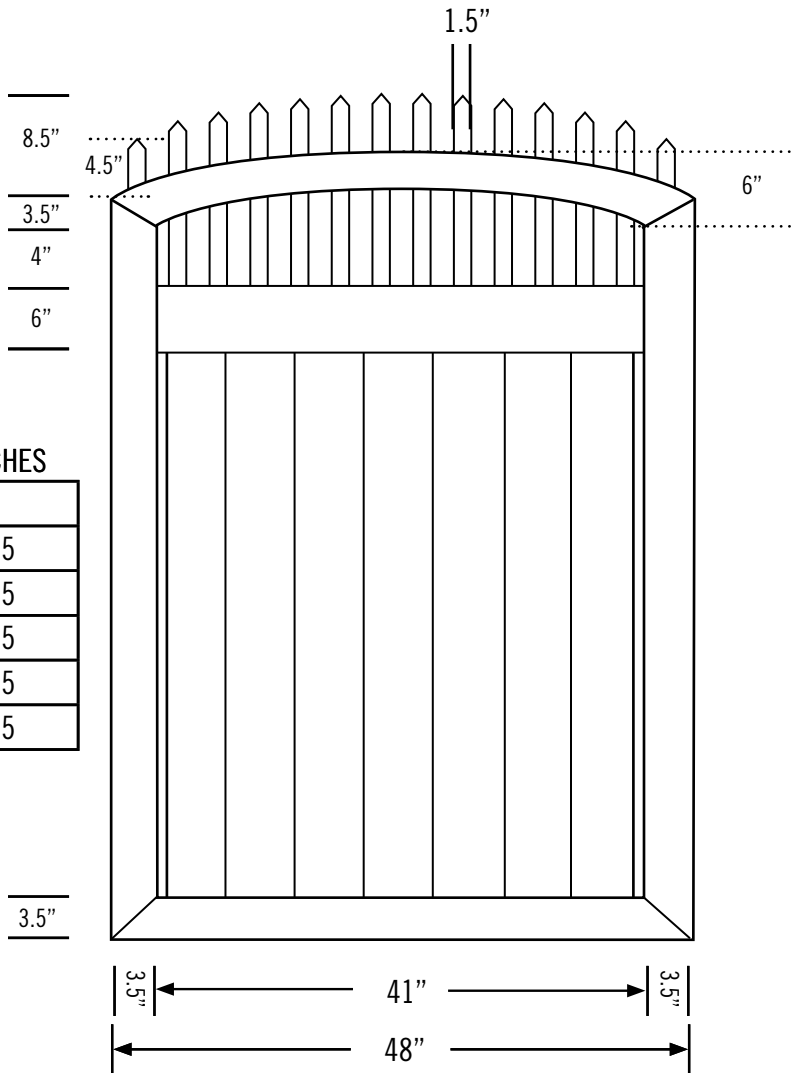

W/H	INCHES
43	34
44	46
45	58
46	70
48	94
410	118

W/H	INCHES
43	8.5
44	20.5
45	32.5
46	44.5
48	68.5
410	97.5

FRAME	1	VB3535SC8C/ V353516-170
TOP PICKETS	14	V151516-080
LATTICE		
LATTICE U-CHANNEL		
MID-RAIL 1	1	V2616W-085
BOARDS	7	V78616TGW-065
VINYL U-CHANNEL	2	V7816U
MID-RAIL 2		
BOARDS 2		
VINYL U-CHANNEL 2		
PICKET CAPS	14	V15PC
OTHER		
OTHER		

Date:
Customer:
Customer Code:
Contact:
Fax:
E-mail:

STYLE #

VBG8-
43,44,45,46,48,410

DESCRIPTION

ILLUSIONS® VINYL FENCE IS ASTM F964-09 COMPLIANT