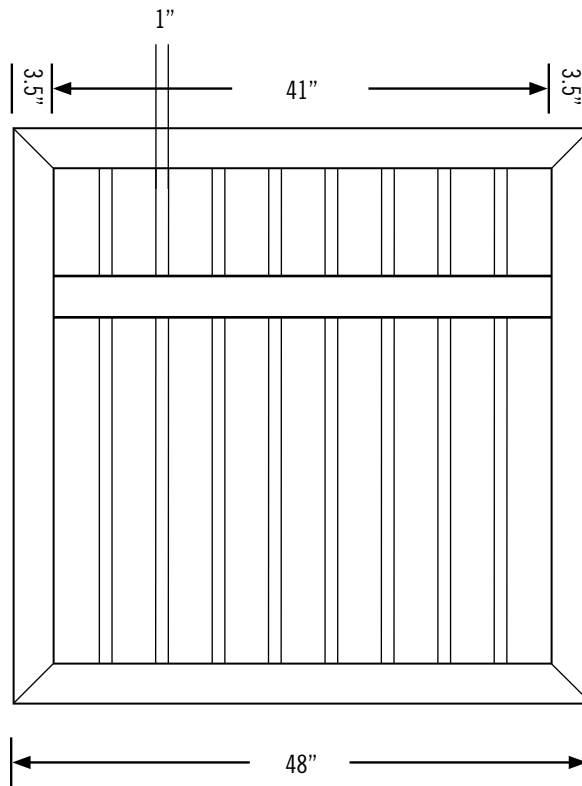

W/H	INCHES
43	36
442	42
44	48
454	54
45	60

W/H	INCHES
43	17
442	23
44	29
454	35
45	41

FRAME	V2358-120
1	
TOP PICKETS	V1116-080
8	
LATTICE	
LATTICE U-CHANNEL	
MID-RAIL 1	V2358-120
1	
BOARDS	
VINYL U-CHANNEL	
MID-RAIL 2	
BOARDS 2	
VINYL U-CHANNEL 2	
PICKET CAPS	
OTHER	
OTHER	

Date:
Customer:
Customer Code:
Contact:
Fax:
E-mail:

STYLE #

VWG0202-
43,44,44,452,45

DESCRIPTION

ILLUSIONS® VINYL FENCE IS ASTM F964-09 COMPLIANT