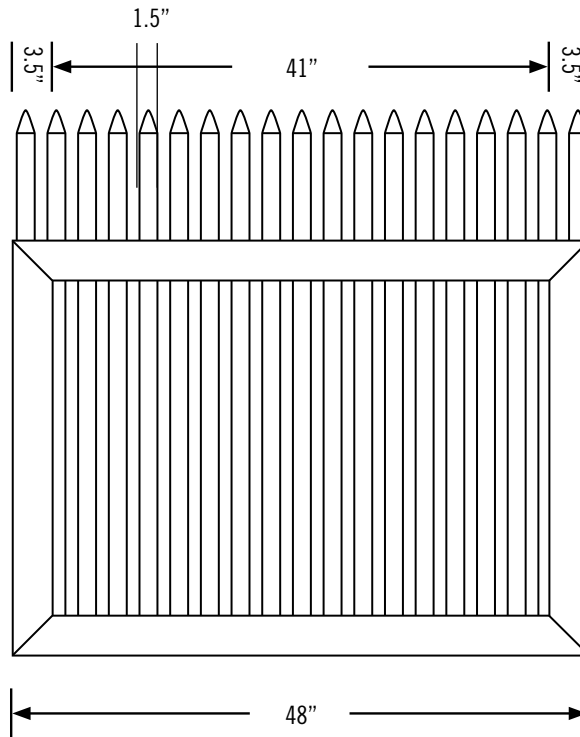

W/H	INCHES
43	33.5
442	39.5
44	45.5
45	57.5

W/H	INCHES
43	16
442	22
44	28
45	40

FRAME	V2358-120
1	
V2358-120	V781516-080
19	
LATTICE	
LATTICE U-CHANNEL	
MID-RAIL 1	
BOARDS	
VINYL U-CHANNEL	
MID-RAIL 2	
BOARDS 2	
VINYL U-CHANNEL 2	
PICKET CAPS	V7815PC
19	
OTHER	
OTHER	

Date:
Customer:
Customer Code:
Contact:
Fax:
E-mail:

STYLE #
**VWG401NR-
43TR,442TR,4TR,5TR**

DESCRIPTION

ILLUSIONS® VINYL FENCE IS ASTM F964-09 COMPLIANT