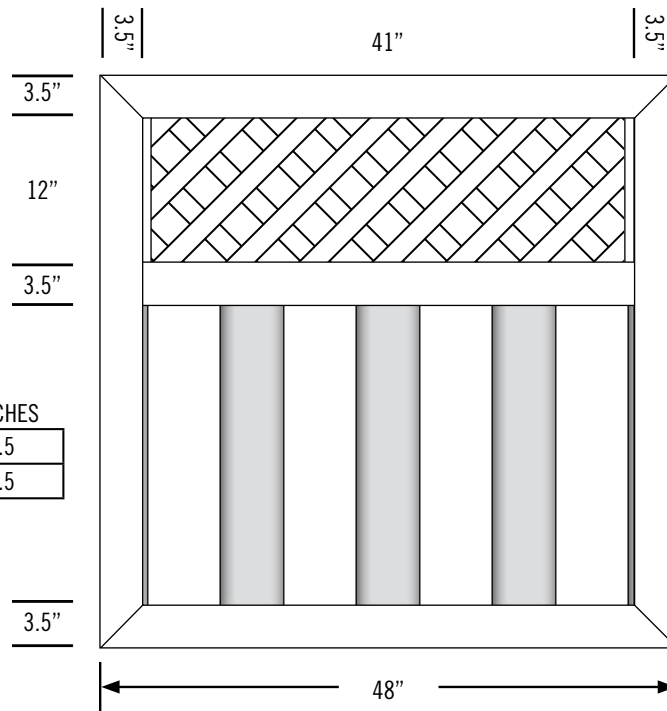

LATTICE STYLES

LATTICE EXTENDS 1.75" EACH INTO BOTH RAILS ABOVE AND BELOW. WIDTH IS AS SHOWN.

W/H	INCHES
43	36
44	48

W/H	INCHES
43	13.5
44	25.5

FRAME	V353516-170
TOP PICKETS	
LATTICE	VLAT275F-48D2
LATTICE U-CHANNEL	VLATUF
MID-RAIL 1	V353516-170
BOARDS	78612W-075
VINYL U-CHANNEL	
MID-RAIL 2	
BOARDS 2	
VINYL U-CHANNEL 2	
PICKET CAPS	
OTHER	
OTHER	

Date:
Customer:
Customer Code:
Contact:
Fax:
E-mail:

STYLE #
VWG210D-43,44

DESCRIPTION

ILLUSIONS® VINYL FENCE IS ASTM F964-09 COMPLIANT

www.IllusionsFence.com

SHEET
13
SHEET 13 OF 1