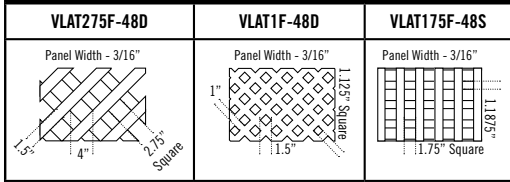

Date:
 Customer:
 Customer Code:
 Contact:
 Fax:
 E-mail:

STYLE #
VWG210SQ-43,44

DESCRIPTION

ILLUSIONS® VINYL FENCE IS ASTM F964-09 COMPLIANT

www.IllusionsFence.com

SHEET
17
 SHEET 17 OF 1

LATTICE STYLES

LATTICE EXTENDS 1.75" EACH INTO BOTH RAILS ABOVE AND BELOW. WIDTH IS AS SHOWN.