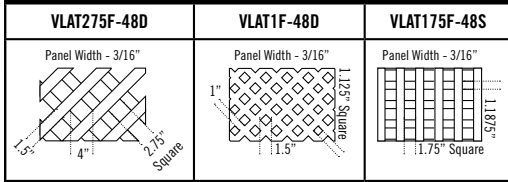

Escalier Fence ©2010

LATTICE STYLES

LATTICE EXTENDS 1.75" EACH INTO BOTH RAILS ABOVE AND BELOW. WIDTH IS AS SHOWN.

W/H	INCHES
43	36
44	48
45	60
46	72
48	96
410	120

W/H	INCHES
43	10.5
44	22.5
45	34.5
46	46.5
48	70.5
410	94.5