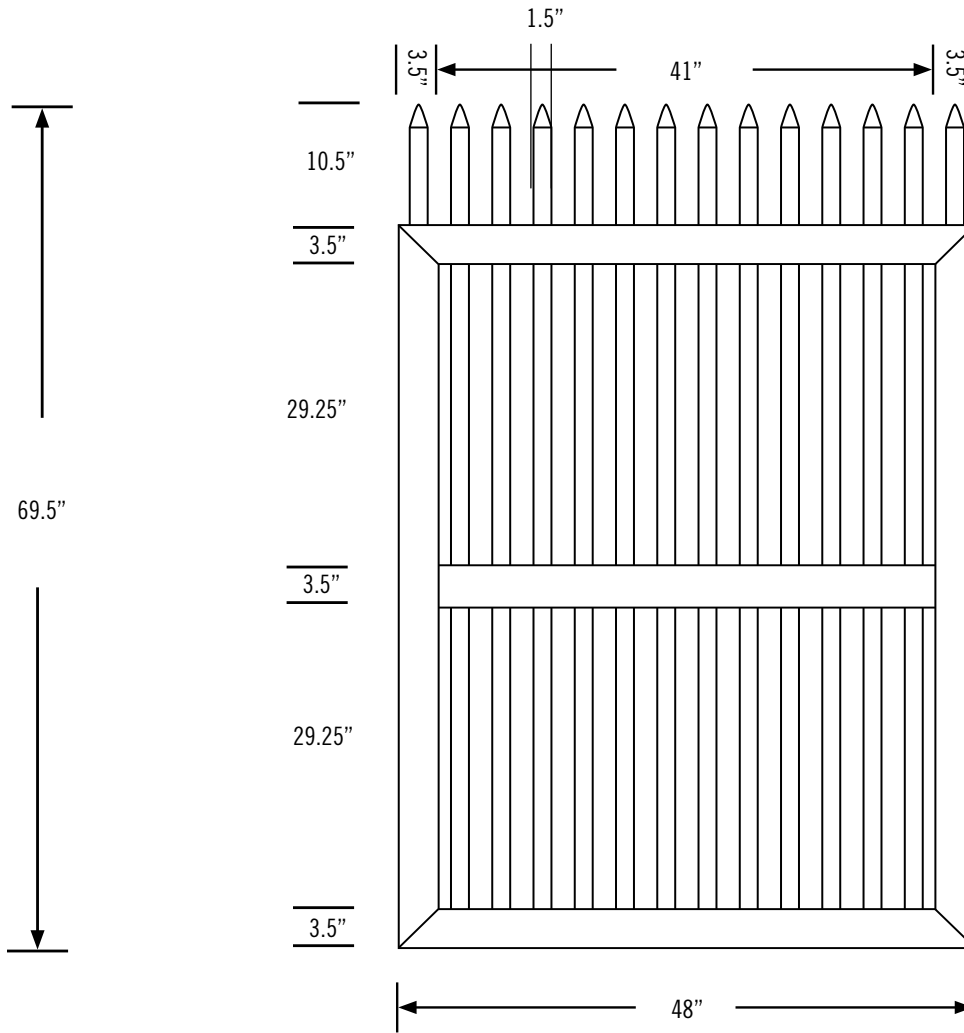

STYLE #
**VWG401N-
 43TR,442TR,4TR,5TR**

DESCRIPTION

ILLUSIONS® VINYL FENCE IS ASTM F964-09 COMPLIANT

www.IllusionsFence.com

SHEET
78
 SHEET 78 OF 1

FRAME	V2358-120
1	
V2358-120	V781516-080
14	
LATTICE	
LATTICE U-CHANNEL	
MID-RAIL 1	V2358-120
1	
BOARDS	
VINYL U-CHANNEL	
MID-RAIL 2	
BOARDS 2	
VINYL U-CHANNEL 2	
PICKET CAPS	V7815PC
14	
OTHER	
OTHER	