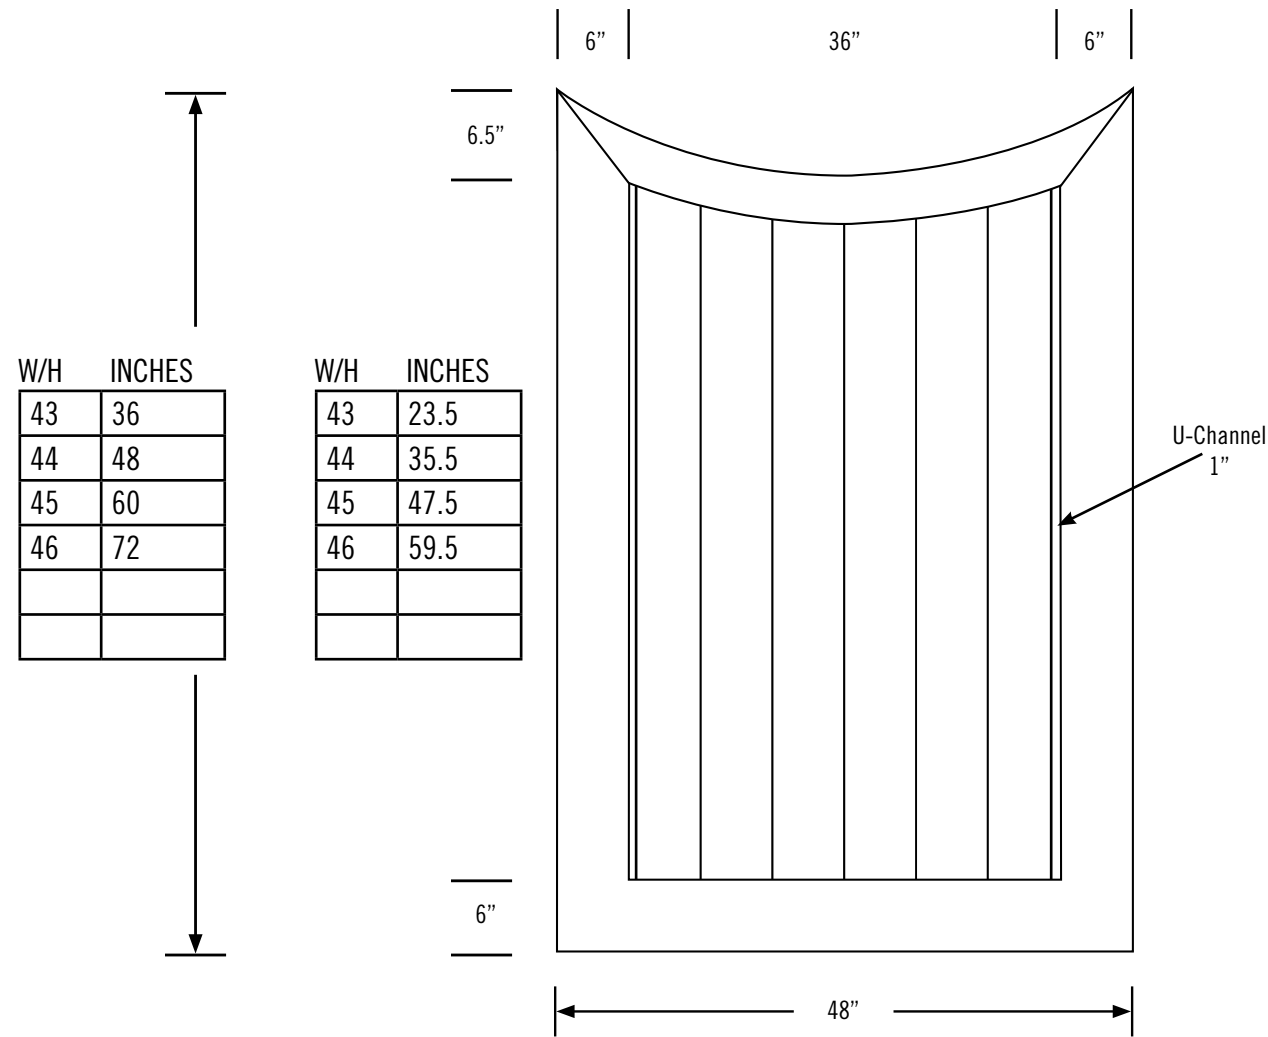

STYLE #	DESCRIPTION
VBG11-44	
ILLUSIONS® VINYL FENCE IS ASTM F964-09 COMPLIANT	

SHEET
116
SHEET 116

Eminent Fence ©2010

**35 Brilliant Colors
and
5 Lifelike Woodgrains
Now Available in All Styles.**

**Come and Create Your
Own Unique Fence
With the Illusions Fence
Design Center™
@
www.illusionsfence.com**