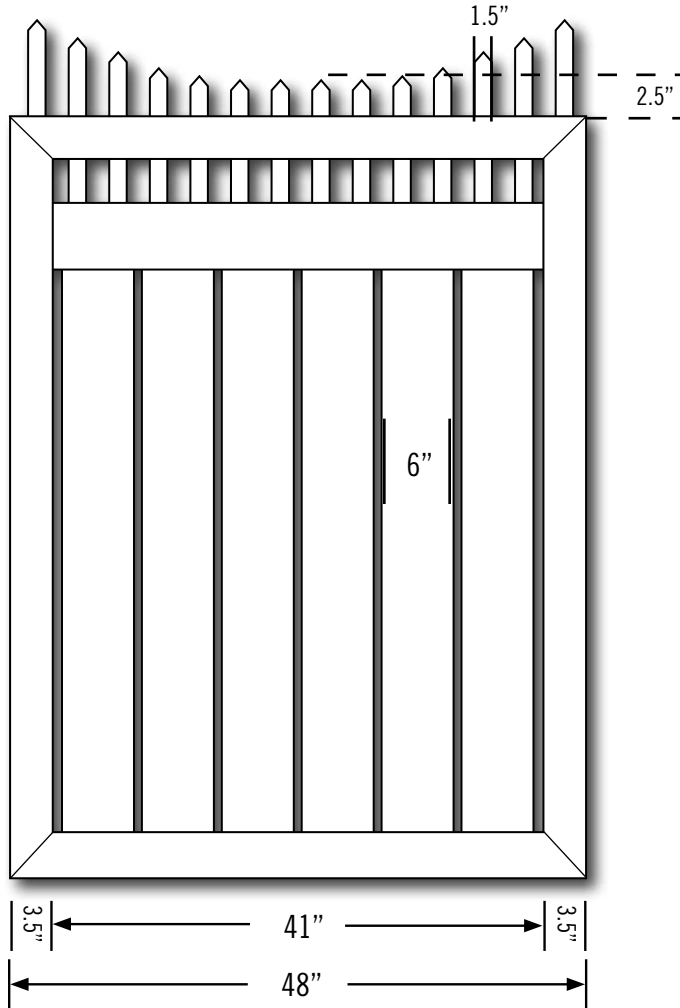

W/H	INCHES
43	34
44	46
45	58
46	70
48	94
410	118

W/H	INCHES
43	12.5
44	24.5
45	36.5
46	48.5
48	72.5
410	96.5

PICKET HEIGHTS FROM TOP RAIL													
8.50	7.25	6.00	4.75	3.75	2.75	2.50	2.50	2.75	3.75	4.75	6.00	7.25	8.50
1	2	3	4	5	6	7	8	9	10	11	12	13	14

FRAME	V353516-170
TOP PICKETS	V151516-080
LATTICE	
LATTICE U-CHANNEL	
MID-RAIL 1	V2616W-085
BOARDS	V78612W-075
VINYL U-CHANNEL	
MID-RAIL 2	
BOARDS 2	
VINYL U-CHANNEL 2	
PICKET CAPS	V15PC
OTHER	
OTHER	

Date:
Customer:
Customer Code:
Contact:
Fax:
E-mail:

STYLE #
**VWG5707-43,44,45,
46,48,410**

DESCRIPTION

ILLUSIONS® VINYL FENCE IS ASTM F964-09 COMPLIANT