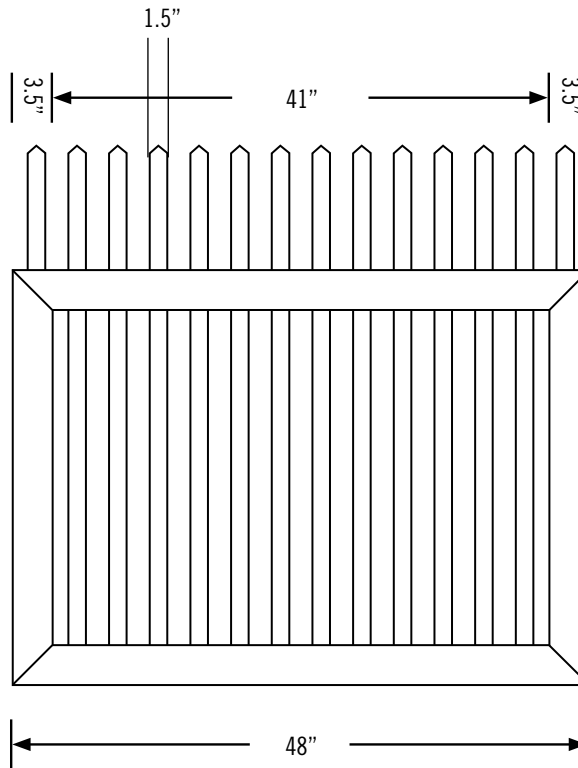

W/H	INCHES
43	33.5
442	39.5
44	45.5
45	57.5

W/H	INCHES
43	16
442	22
44	28
45	40

FRAME	V2358-120
1	
TOP PICKETS	V151516-080
14	
LATTICE	
LATTICE U-CHANNEL	
MID-RAIL 1	
BOARDS	
VINYL U-CHANNEL	
MID-RAIL 2	
BOARDS 2	
VINYL U-CHANNEL 2	
PICKET CAPS	V15PC
14	
OTHER	
OTHER	

Date:
Customer:
Customer Code:
Contact:
Fax:
E-mail:

STYLE #

**VWG700-
43,442,44,45**

DESCRIPTION

ILLUSIONS® VINYL FENCE IS ASTM F964-09 COMPLIANT