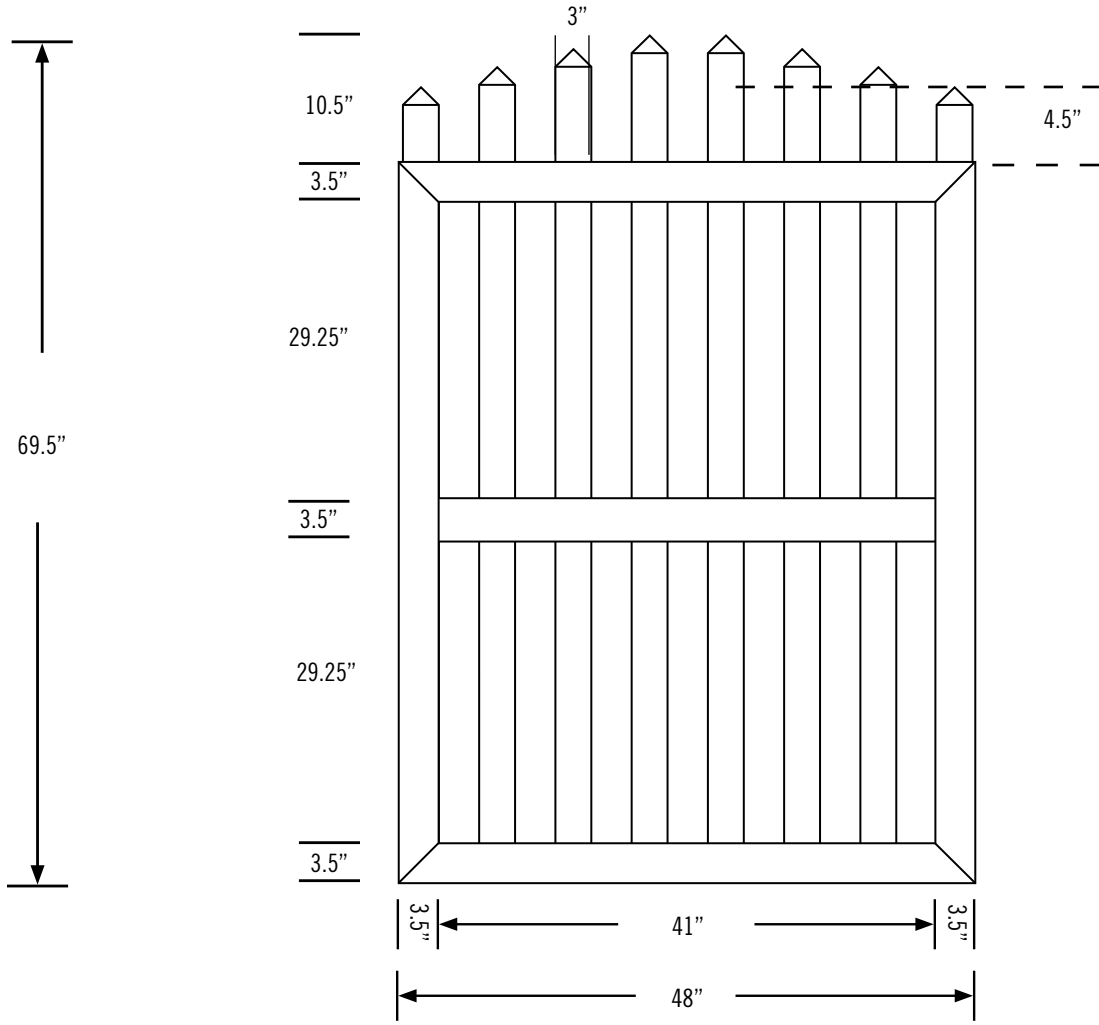

PICKET HEIGHTS FROM TOP RAIL							
4.5	7.75	9.75	10.5	10.5	9.75	7.75	4.5
1	2	3	4	5	6	7	8

FRAME	V2358-120
1	
TOP PICKETS	V78316-080
8	
LATTICE	
LATTICE U-CHANNEL	
MID-RAIL 1	V2358-120
1	
BOARDS	
VINYL U-CHANNEL	
MID-RAIL 2	
BOARDS 2	
VINYL U-CHANNEL 2	
PICKET CAP	V783PC
8	
OTHER	
OTHER	

Date:
Customer:
Customer Code:
Contact:
Fax:
E-mail:

STYLE #	DESCRIPTION
VWG403-46TR	

ILLUSIONS® VINYL FENCE IS ASTM F964-09 COMPLIANT