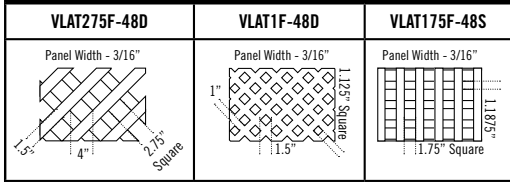

LATTICE STYLES

LATTICE EXTENDS 1.75" EACH INTO BOTH RAILS ABOVE AND BELOW. WIDTH IS AS SHOWN.

W/H	INCHES
43	36
44	48
45	60
46	72
48	96
410	120

W/H	INCHES
43	10.5
44	22.5
45	34.5
46	46.5
48	69.5
120	93.5

FRAME	V2616W-085
TOP PICKETS	1
LATTICE	VLAT1F-48D
LATTICE U-CHANNEL	V15558W-080
MID-RAIL 1	
BOARDS	V78612W-075
VINYL U-CHANNEL	
MID-RAIL 2	
BOARDS 2	
VINYL U-CHANNEL 2	
PICKET CAPS	
OTHER	
OTHER	