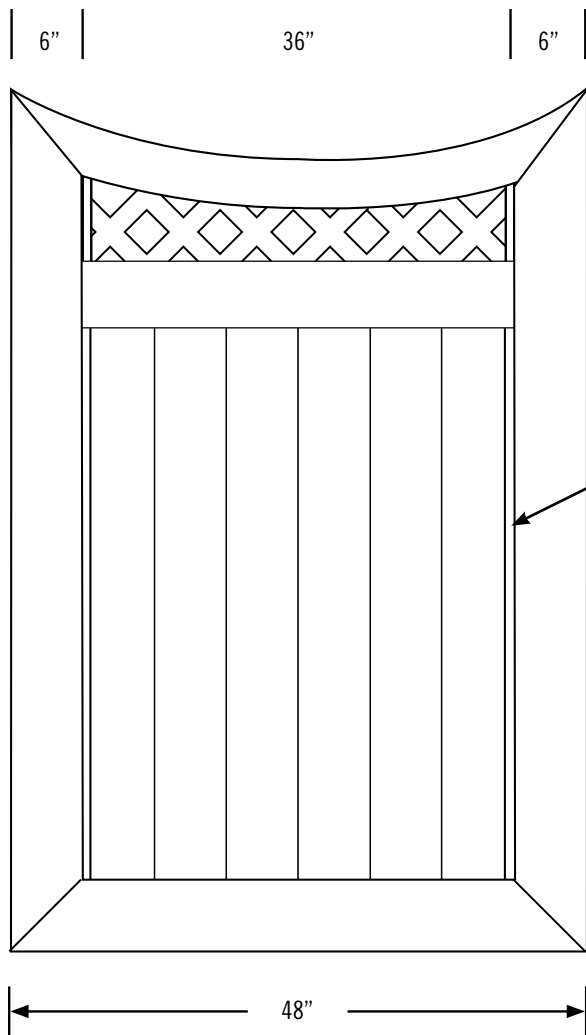

W/H	INCHES
43	36
44	48
45	60
46	72
48	96
410	120

W/H	INCHES
43	10.5
44	22.5
45	34.5
46	46.5
48	70.5
410	94.5

FRAME	VB2358S/V2616W-085
TOP PICKETS	
LATTICE	VLAT275F-48D
	1
LATTICE U-CHANNEL	VLATUF
	2
MID-RAIL 1	V15558W-080
	1
BOARDS	V78616TGW-065
	6
VINYL U-CHANNEL	V7816U
	2
MID-RAIL 2	
BOARDS 2	
VINYL U-CHANNEL 2	
PICKET CAPS	
OTHER	
OTHER	

Date:
Customer:
Customer Code:
Contact:
Fax:
E-mail:

STYLE #

VBG3-
43,44,45,46,48,410

DESCRIPTION

ILLUSIONS® VINYL FENCE IS ASTM F964-09 COMPLIANT