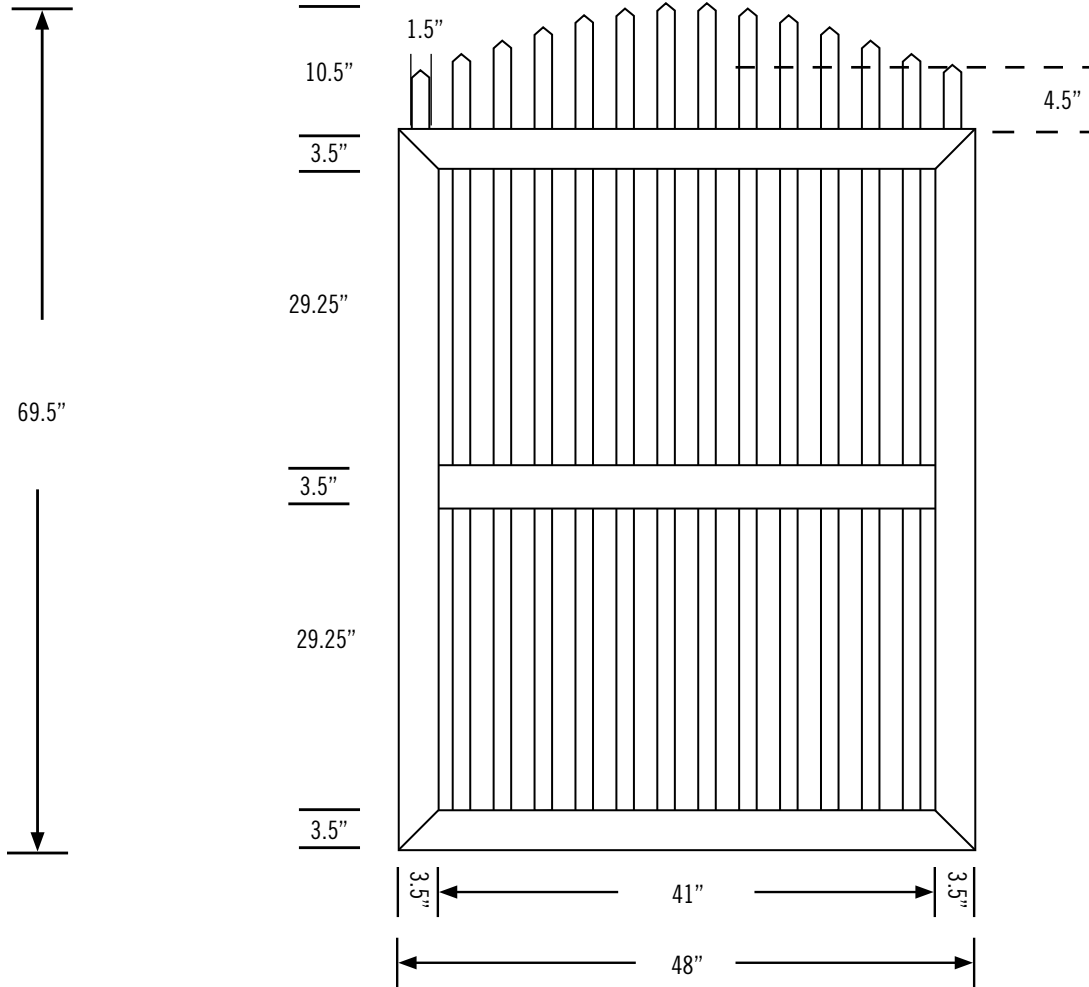

FRAME	V2358-120
1	
TOP PICKETS	V151516-080
14	
LATTICE	
LATTICE U-CHANNEL	
MID-RAIL 1	V2358-120
1	
BOARDS	
VINYL U-CHANNEL	
MID-RAIL 2	
BOARDS 2	
VINYL U-CHANNEL 2	
PICKET CAPS	V15PC
14	
OTHER	
OTHER	

Date:
Customer:
Customer Code:
Contact:
Fax:
E-mail:

STYLE #

VWG708-46

DESCRIPTION

ILLUSIONS® VINYL FENCE IS ASTM F964-09 COMPLIANT