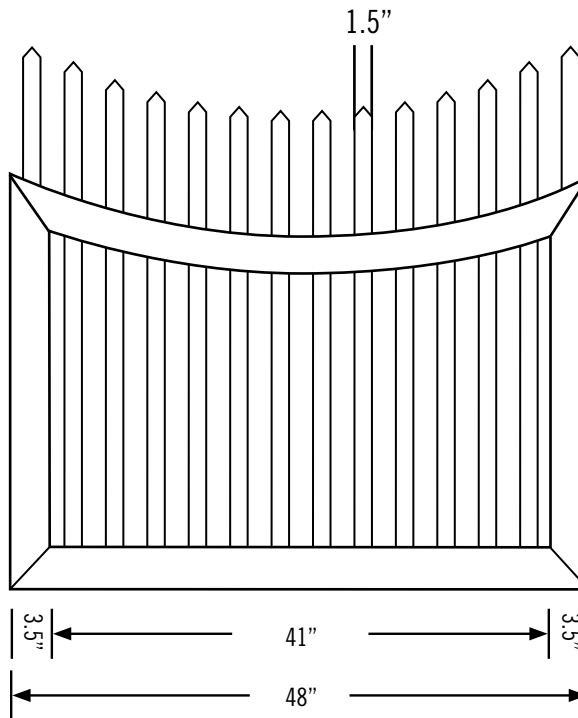

W/H	INCHES
43	33.5
442	39.5
44	45.5
45	57.5

W/H	INCHES
43	16
442	22
44	28
45	40

FRAME	VB2358S/V2358-120
1	
TOP PICKETS	V151516-080
14	
LATTICE	
LATTICE U-CHANNEL	
MID-RAIL 1	
BOARDS	
VINYL U-CHANNEL	
MID-RAIL 2	
BOARDS 2	
VINYL U-CHANNEL 2	
PICKET CAPS	V15PC
14	
OTHER	
OTHER	

Date:
Customer:
Customer Code:
Contact:
Fax:
E-mail:

STYLE #

VBG12-43,442,44,45

DESCRIPTION

ILLUSIONS® VINYL FENCE IS ASTM F964-09 COMPLIANT