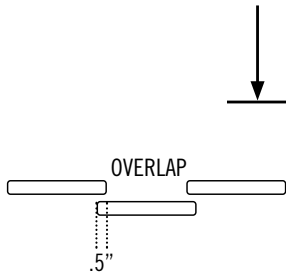

PICKET HEIGHTS FROM TOP RAIL													
8.50	7.25	6.00	4.75	3.75	2.75	2.50	2.50	2.75	3.75	4.75	6.00	7.25	8.50
1	2	3	4	5	6	7	8	9	10	11	12	13	14

↑

W/H	INCHES
43	36
44	48

W/H	INCHES
43	13
44	25