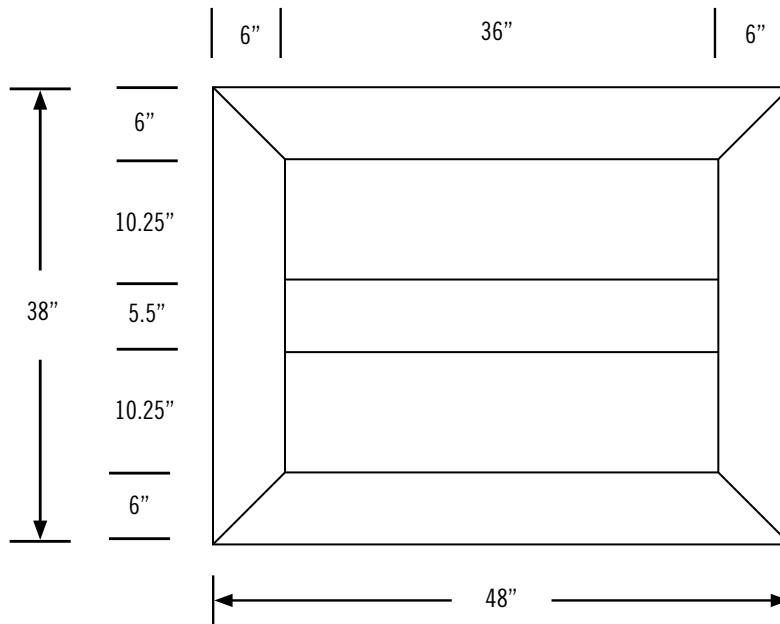

STYLE #

V2RWG

DESCRIPTION

ILLUSIONS® VINYL FENCE IS ASTM F964-09 COMPLIANT

www.IllusionsFence.com

SHEET

90

SHEET 90 OF 1