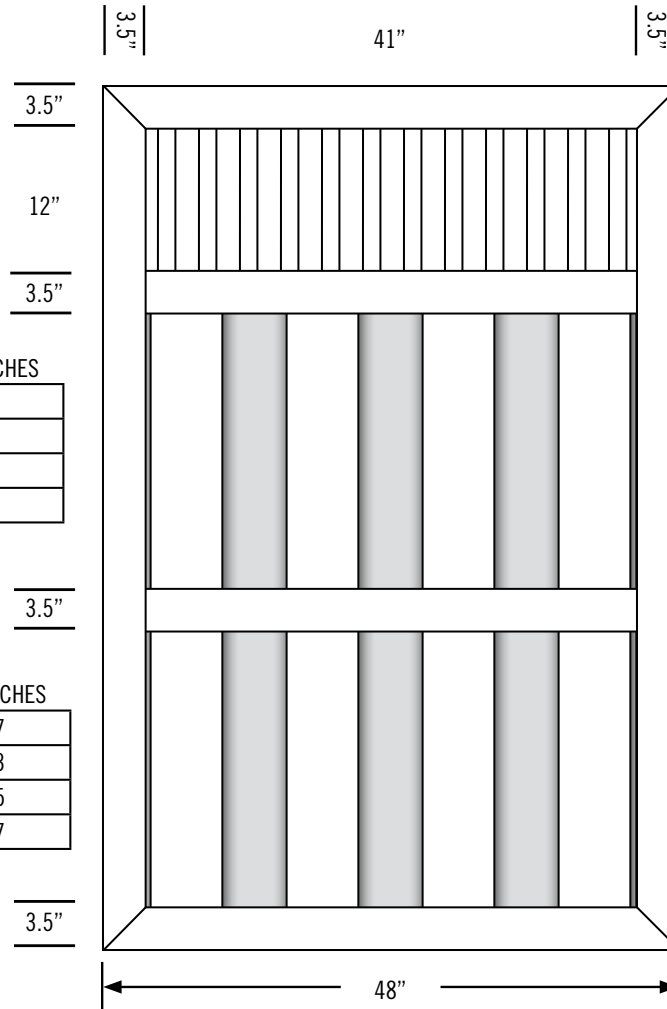

↑

W/H	INCHES
45	60
46	72
48	96
410	120

W/H	INCHES
45	17
46	23
48	35
410	47

W/H	INCHES
45	17
46	23
48	35
410	47

FRAME	V353516-170
1	
TOP PICKETS	V151516-080
12	
LATTICE	
LATTICE U-CHANNEL	
MID-RAIL 1	V353516-170
2	
BOARDS	V78612W-075
9	
VINYL U-CHANNEL	
MID-RAIL 2	
BOARDS 2	
VINYL U-CHANNEL 2	
PICKET CAPS	
OTHER	
OTHER	

Date:
Customer:
Customer Code:
Contact:
Fax:
E-mail:

STYLE #
VWG2701-
45,46,48,410

DESCRIPTION

ILLUSIONS® VINYL FENCE IS ASTM F964-09 COMPLIANT