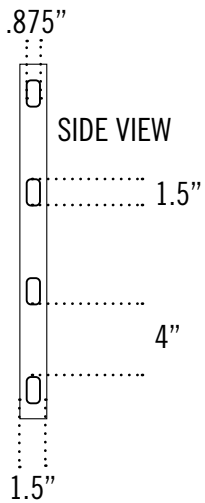

W/H	INCHES
43	36
44	48
45	60
46	72
48	96

W/H	INCHES
43	24
44	36
45	48
46	60
48	84

FRAME	1	V2616W-085
VERTICAL PICKETS	6	V151516-080
HORIZONTAL PICKETS VWGSQ48-43	4 Pickets	V781516-080
HORIZONTAL PICKETS VWGSQ48-44	6 Pickets	V781516-080
HORIZONTAL PICKETS VWGSQ48-45	8 Pickets	V781516-080
HORIZONTAL PICKETS VWGSQ48-46	10 Pickets	V781516-080
HORIZONTAL PICKETS VWGSQ48-48	14 Pickets	V781516-080

Date:
Customer:
Customer Code:
Contact:
Fax:
E-mail:

STYLE #
VWGSQ4-
43,44,45,46

DESCRIPTION

ILLUSIONS® VINYL FENCE IS ASTM F964-09 COMPLIANT

www.IllusionsFence.com

SHEET

42

SHEET 42 OF 1