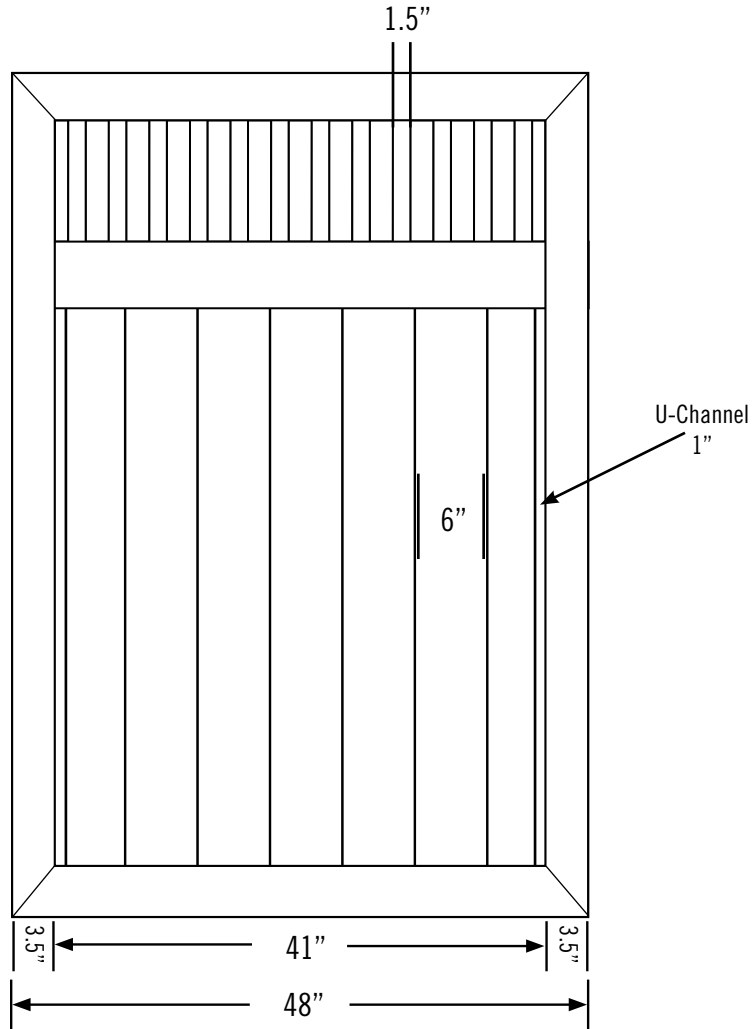

W/H	INCHES
43	34
44	46
45	58
46	70
48	94
410	118

W/H	INCHES
43	9
44	21
45	33
46	45
48	69
410	93

FRAME	V353516-170
1	
TOP PICKETS	V151516-080
12	
LATTICE	
LATTICE U-CHANNEL	
MID-RAIL 1	V2616W-085
1	
BOARDS	V78616TGW-065
7	
VINYL U-CHANNEL	V7816U
2	
MID-RAIL 2	
BOARDS 2	
VINYL U-CHANNEL 2	
PICKET CAPS	
OTHER	
OTHER	

Date:
Customer:
Customer Code:
Contact:
Fax:
E-mail:

STYLE #

**VWG3701-43, 44, 45,
46, 48, 410**

DESCRIPTION

ILLUSIONS® VINYL FENCE IS ASTM F964-09 COMPLIANT