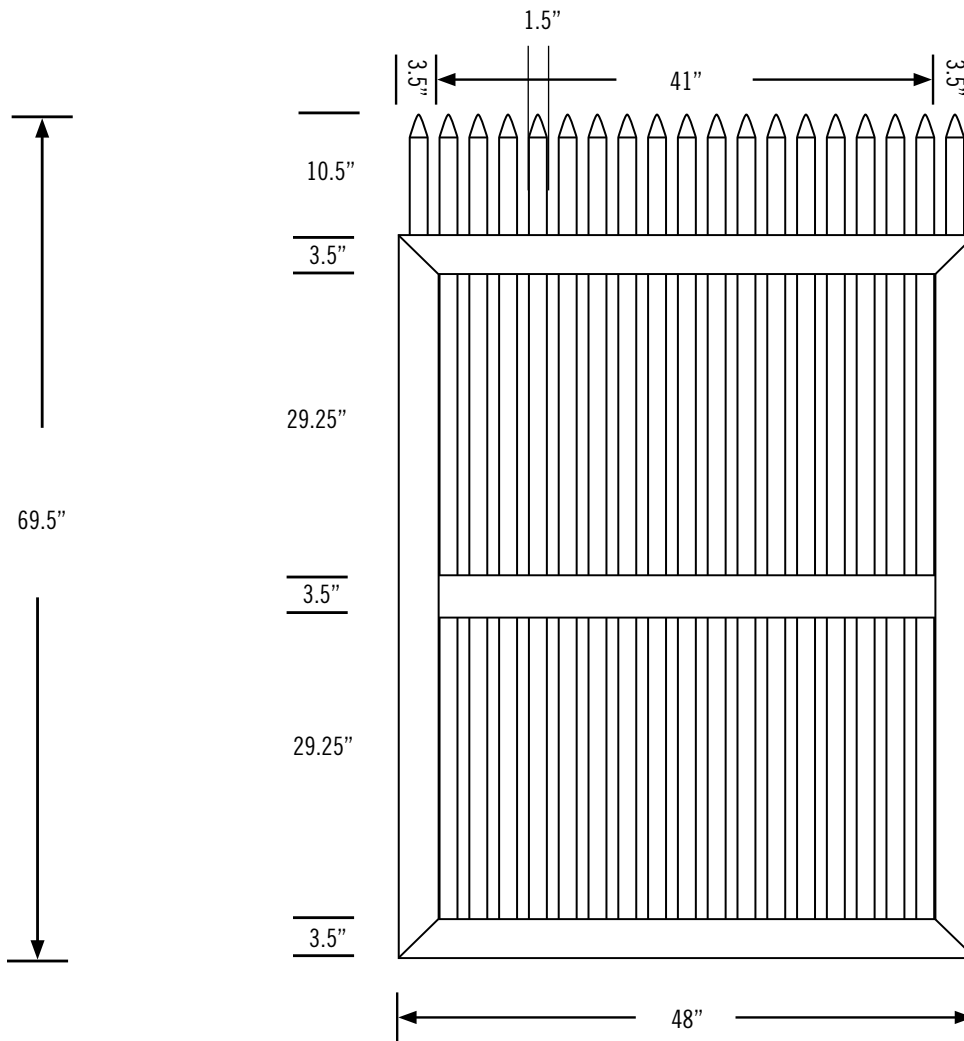

Date:
 Customer:
 Customer Code:
 Contact:
 Fax:
 E-mail:

STYLE #
**VWG401NR-
 43TR,442TR,4TR,5TR**

DESCRIPTION

ILLUSIONS® VINYL FENCE IS ASTM F964-09 COMPLIANT

www.IllusionsFence.com

SHEET
80
 SHEET 80 OF 1