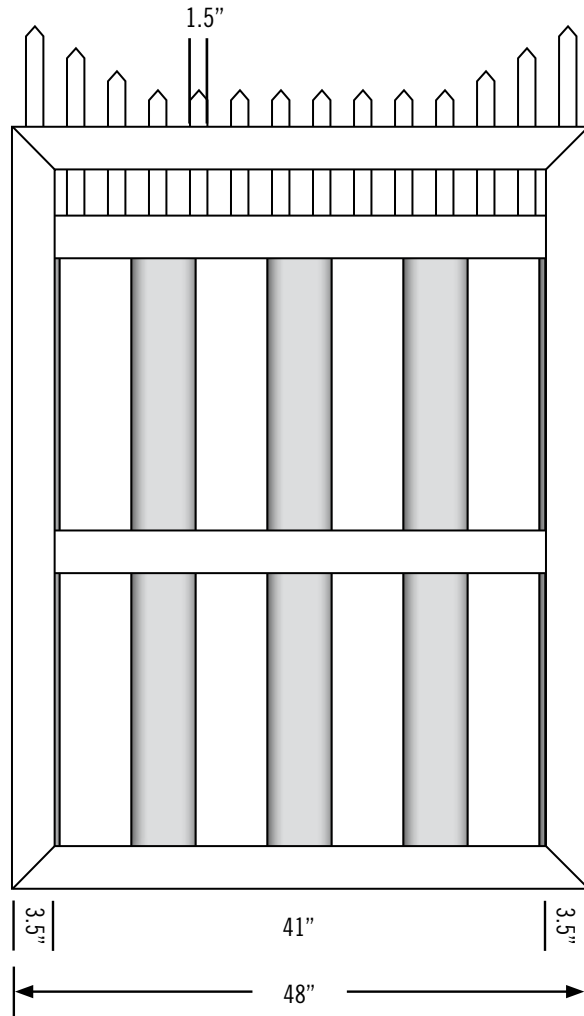

PICKET HEIGHTS FROM TOP RAIL													
8.50	6.50	4.50	2.50	2.50	2.50	2.50	2.50	2.50	2.50	2.50	4.50	6.50	8.50
1	2	3	4	5	6	7	8	9	10	11	12	13	14

↑

W/H	INCHES
45	60
46	72
48	96
410	120

8.5"
3.5"
4"
3.5"

W/H	INCHES
45	16.75
46	22.75
48	34.75
410	46.75

W/H	INCHES
45	16.75
46	22.75
48	34.75
410	46.75

FRAME	1	V353516-170
TOP PICKETS	14	V151516-080
LATTICE		
LATTICE U-CHANNEL		
MID-RAIL 1	2	V353516-170
BOARDS	9	V78612W-075
VINYL U-CHANNEL		
MID-RAIL 2		
BOARDS 2		
VINYL U-CHANNEL 2		
PICKET CAPS	14	V15PC
OTHER		
OTHER		

Date:
Customer:
Customer Code:
Contact:
Fax:
E-mail:

STYLE #
VWG2706-
45,46,48,410

DESCRIPTION

ILLUSIONS® VINYL FENCE IS ASTM F964-09 COMPLIANT