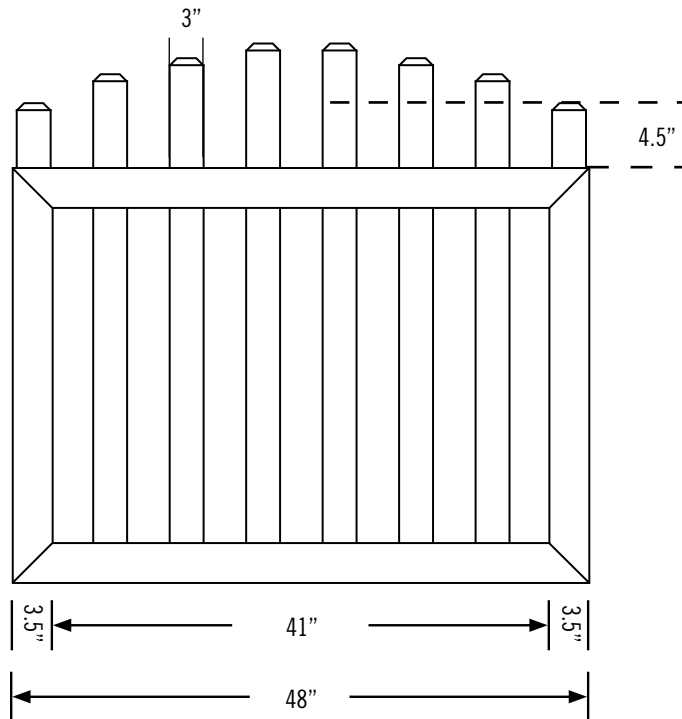

W/H	INCHES
43	33.5
442	39.5
44	45.5
45	57.5

W/H	INCHES
43	16
442	22
44	28
45	40

PICKET HEIGHTS FROM TOP RAIL							
4.5	7.75	9.75	10.5	10.5	9.75	7.75	4.5
1	2	3	4	5	6	7	8

FRAME	V2358-120
1	
V2358-120	V78316-080
8	
LATTICE	
LATTICE U-CHANNEL	
MID-RAIL 1	
BOARDS	
VINYL U-CHANNEL	
MID-RAIL 2	
BOARDS 2	
VINYL U-CHANNEL 2	
PICKET CAPS	V783DEC
8	
OTHER	
OTHER	

Date:
Customer:
Customer Code:
Contact:
Fax:
E-mail:

STYLE #
**VWG353-
43TR,442TR,4TR,5TR**

DESCRIPTION

ILLUSIONS® VINYL FENCE IS ASTM F964-09 COMPLIANT