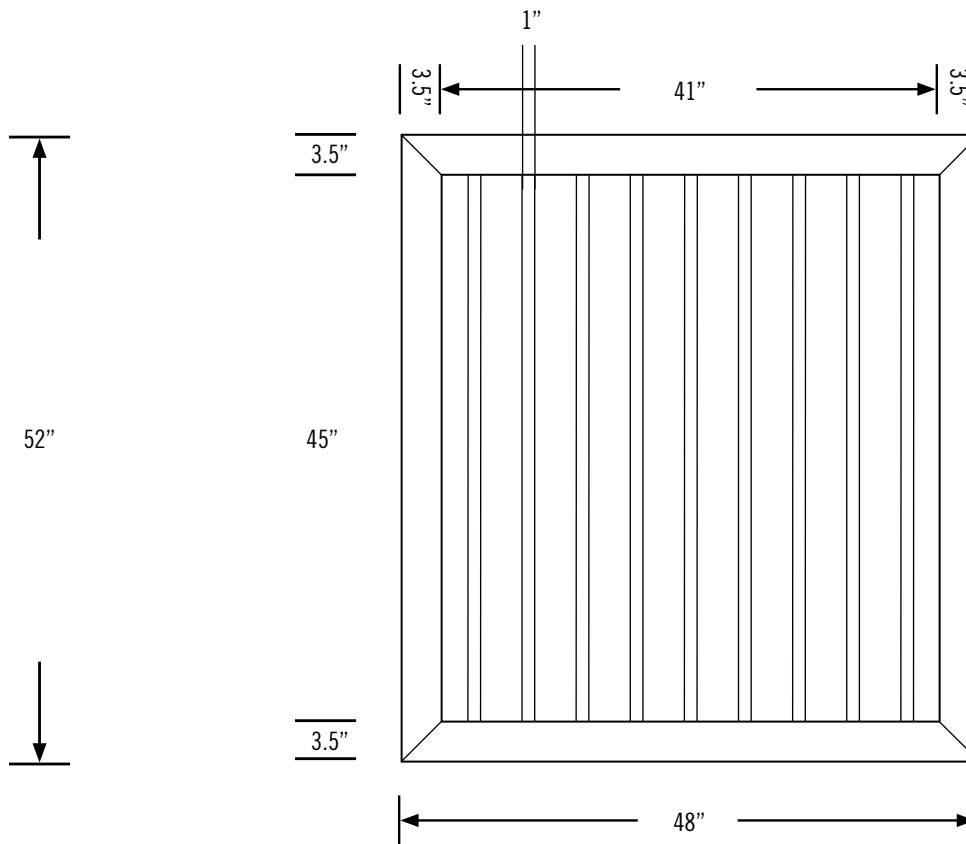

FRAME	V2358-1209
TOP PICKETS	V1116-080
LATTICE	
LATTICE U-CHANNEL	
MID-RAIL 1	
BOARDS	
VINYL U-CHANNEL	
MID-RAIL 2	
BOARDS 2	
VINYL U-CHANNEL 2	
PICKET CAPS	
OTHER	
OTHER	

Date:
Customer:
Customer Code:
Contact:
Fax:
E-mail:

STYLE #

VWGOV-452

DESCRIPTION

ILLUSIONS® VINYL FENCE IS ASTM F964-09 COMPLIANT