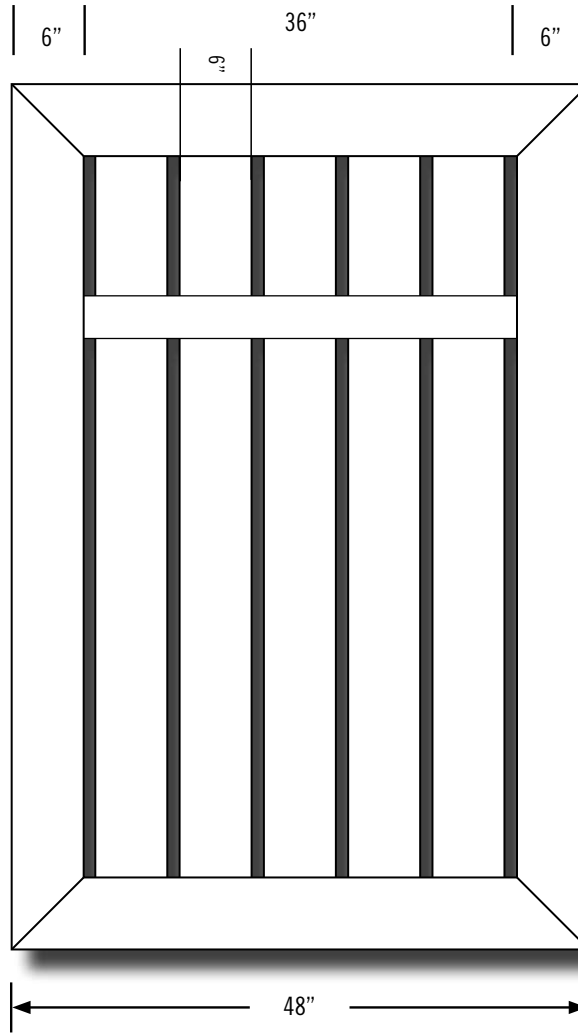

W/H	INCHES
43	36
44	48
45	60
46	72
48	96
410	120

W/H	INCHES
43	9
44	21
45	33
46	45
48	69
410	93

FRAME	1	V2616W-085
TOP PICKETS		
LATTICE		
LATTICE U-CHANNEL		
MID-RAIL 1	1	V2358-120
BOARDS	5	V78612W-075
VINYL U-CHANNEL		
MID-RAIL 2		
BOARDS 2		
VINYL U-CHANNEL 2		
PICKET CAPS		
OTHER		
OTHER		

Date:
Customer:
Customer Code:
Contact:
Fax:
E-mail:

STYLE #

VWG5006-
43,44,45,46,48,410

DESCRIPTION

ILLUSIONS® VINYL FENCE IS ASTM F964-09 COMPLIANT