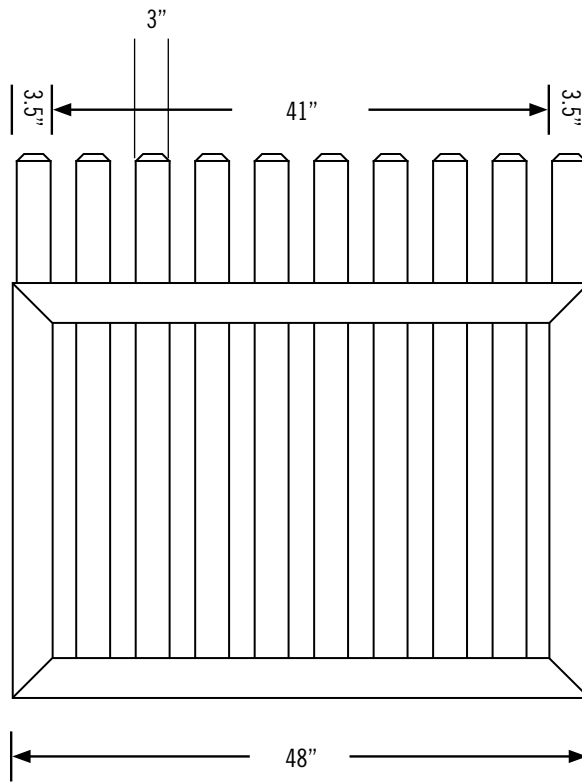

STYLE #
VWG356-46TR

DESCRIPTION

ILLUSIONS® VINYL FENCE IS ASTM F964-09 COMPLIANT

www.IllusionsFence.com

SHEET
73
 SHEET 73 OF 1

W/H	INCHES
43	33.5
442	39.5
44	45.5
45	57.5

W/H	INCHES
43	16
442	22
44	28
45	40