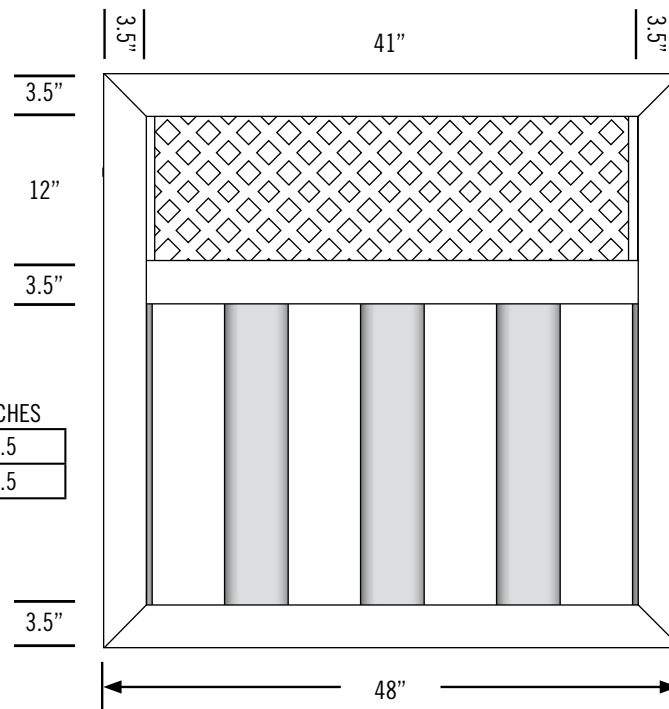

LATTICE STYLES

LATTICE EXTENDS 1.75" EACH INTO BOTH RAILS ABOVE AND BELOW. WIDTH IS AS SHOWN.

W/H	INCHES
43	36
44	48

W/H	INCHES
43	13.5
44	25.5

FRAME	V353516-170
TOP PICKETS	
LATTICE	VLAT1F-48D
LATTICE U-CHANNEL	VLATUF
MID-RAIL 1	V353516-170
BOARDS	78612W-075
VINYL U-CHANNEL	
MID-RAIL 2	
BOARDS 2	
VINYL U-CHANNEL 2	
PICKET CAPS	
OTHER	
OTHER	

Date:
Customer:
Customer Code:
Contact:
Fax:
E-mail:

STYLE # DESCRIPTION

VWG210DS-43,44

ILLUSIONS® VINYL FENCE IS ASTM F964-09 COMPLIANT

www.IllusionsFence.com

SHEET
15
SHEET 15 OF 1