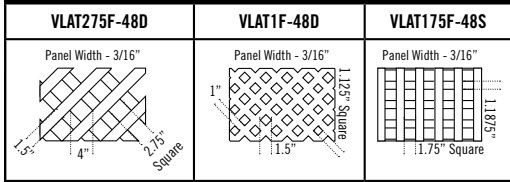

LATTICE STYLES

LATTICE EXTENDS 1.75" EACH INTO BOTH RAILS ABOVE AND BELOW. WIDTH IS AS SHOWN.

W/H	INCHES
43	36
44	48
45	60
46	72
48	96
410	120

W/H	INCHES
43	10.5
44	22.5
45	34.5
46	46.5
48	70.5
410	94.5

U-Channel
1"