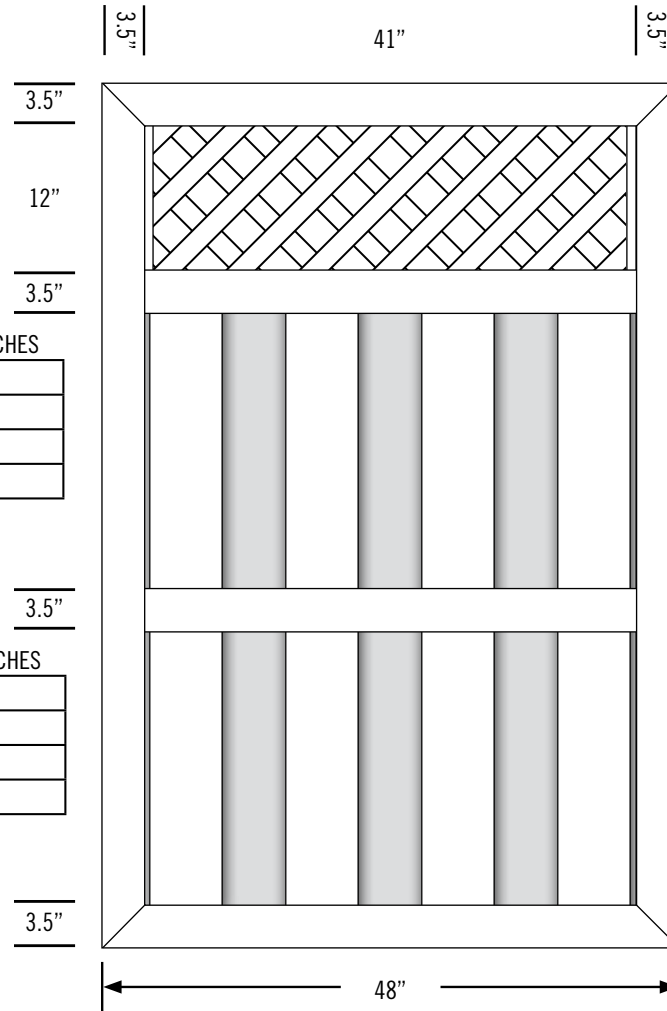

LATTICE STYLES

LATTICE EXTENDS 1.75" EACH INTO BOTH RAILS ABOVE AND BELOW. WIDTH IS AS SHOWN.

W/H	INCHES
45	60
46	72
48	96
410	120

W/H	INCHES
45	17
46	23
48	35
410	47

W/H	INCHES
45	17
46	23
48	35
410	47

FRAME	V353516-170
TOP PICKETS	1
LATTICE	VLAT275F-48D
LATTICE U-CHANNEL	VLATUF
MID-RAIL 1	V353516-170
BOARDS	V78612W-075
VINYL U-CHANNEL	
MID-RAIL 2	
BOARDS 2	
VINYL U-CHANNEL 2	
PICKET CAPS	
OTHER	
OTHER	

Date:
Customer:
Customer Code:
Contact:
Fax:
E-mail:

STYLE # DESCRIPTION

VWG210D-45,46,48,410

ILLUSIONS® VINYL FENCE IS ASTM F964-09 COMPLIANT

www.IllusionsFence.com

SHEET

14

SHEET 14 OF 1