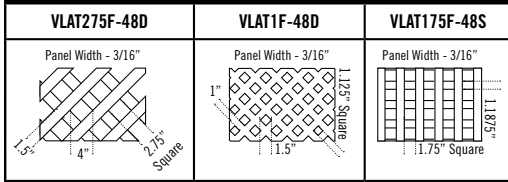

LATTICE STYLES

LATTICE EXTENDS 1.75" EACH INTO BOTH RAILS ABOVE AND BELOW. WIDTH IS AS SHOWN.

W/H	INCHES
43	36
44	48

W/H	INCHES
43	24
44	36