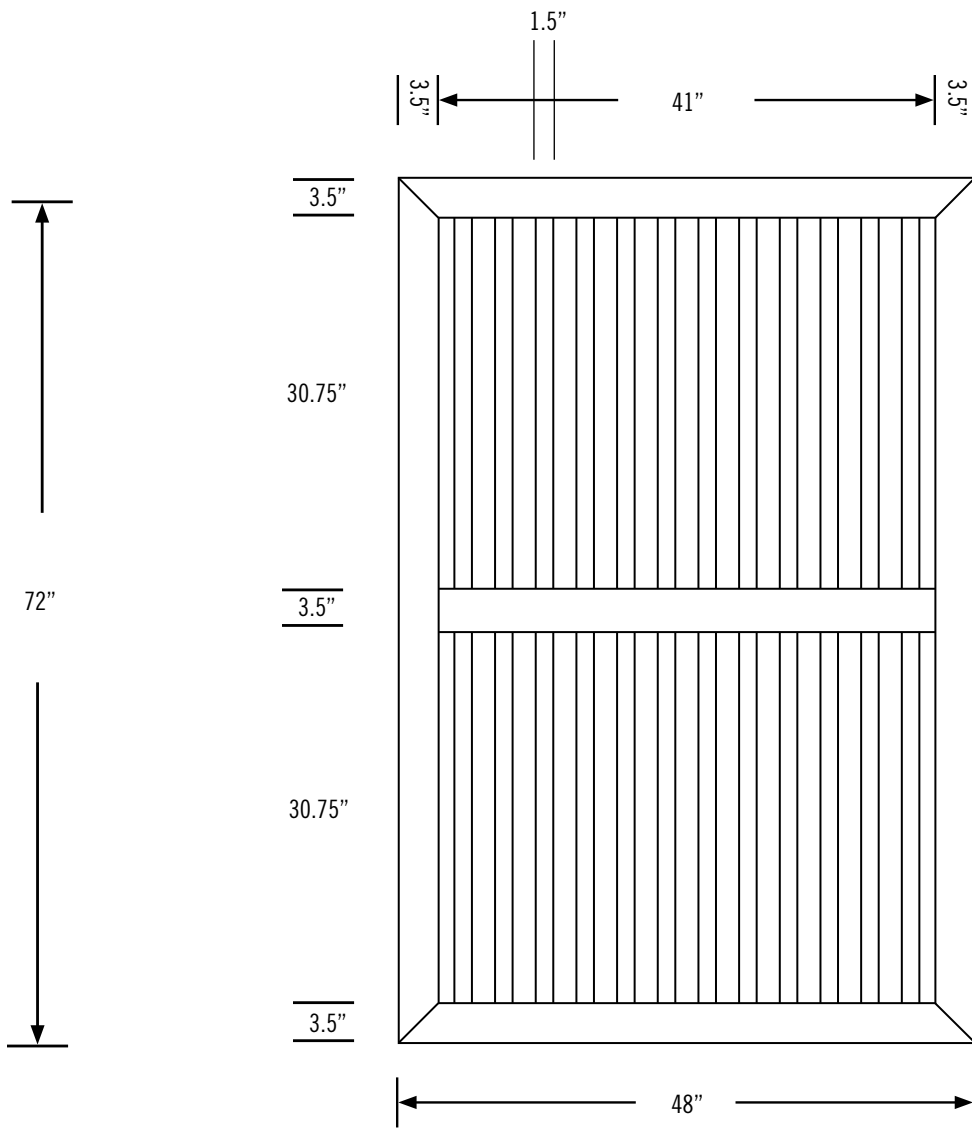

FRAME	1	V2358-120
TOP PICKETS	12	V151516-080
LATTICE		
LATTICE U-CHANNEL		
MID-RAIL 1	1	V2358-120
BOARDS		
VINYL U-CHANNEL		
MID-RAIL 2		
BOARDS 2		
VINYL U-CHANNEL 2		
PICKET CAPS		
OTHER		
OTHER		

Date:
Customer:
Customer Code:
Contact:
Fax:
E-mail:

STYLE # DESCRIPTION

VWG701-46

ILLUSIONS® VINYL FENCE IS ASTM F964-09 COMPLIANT