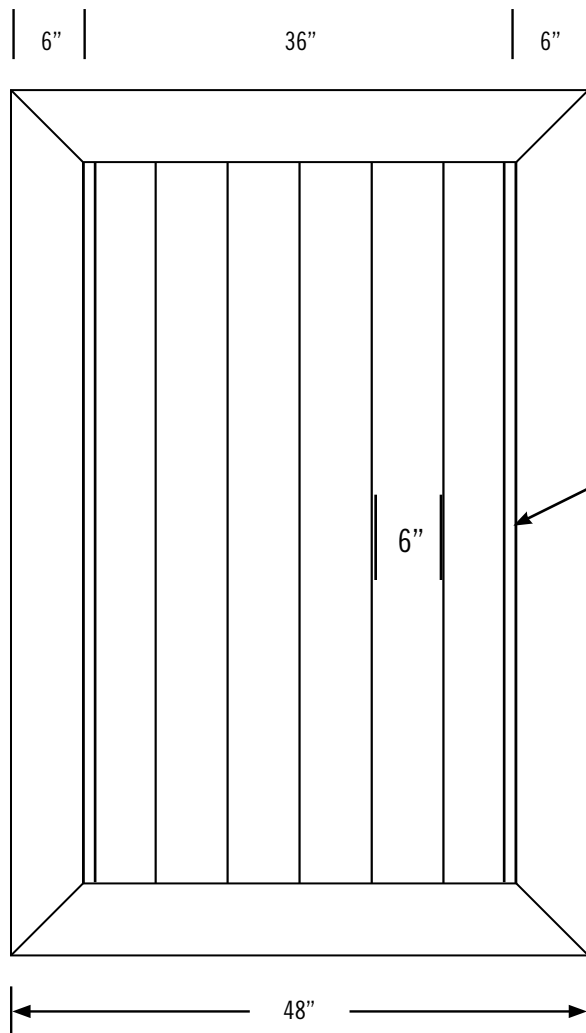

W/H	INCHES
43	36
44	48
45	60
46	72

W/H	INCHES
43	24
44	36
45	48
46	60

FRAME	1	V2616W-085
TOP PICKETS		
LATTICE		
LATTICE U-CHANNEL		
MID-RAIL 1		
BOARDS	6	V78616TGW-065
VINYL U-CHANNEL	2	V7816U
MID-RAIL 2		
BOARDS 2		
VINYL U-CHANNEL 2		
PICKET CAPS		
OTHER		
OTHER		