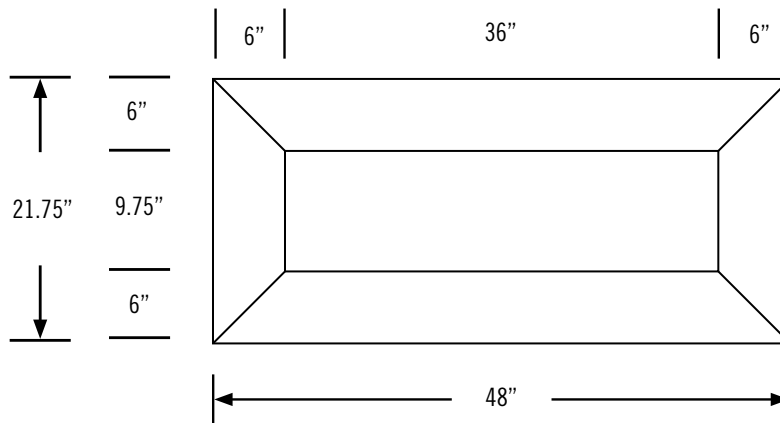

STYLE #

VWGOV-452

DESCRIPTION

ILLUSIONS® VINYL FENCE IS ASTM F964-09 COMPLIANT

www.IllusionsFence.com

SHEET

89

SHEET 89 OF 1