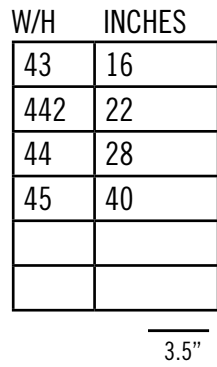

FRAME	V2358-120
1	
TOP PICKETS	V151516-080
14	
LATTICE	
LATTICE U-CHANNEL	
MID-RAIL 1	
BOARDS	
VINYL U-CHANNEL	
MID-RAIL 2	
BOARDS 2	
VINYL U-CHANNEL 2	
PICKET CAPS	V15PC
14	
OTHER	
OTHER	

Date:
Customer:
Customer Code:
Contact:
Fax:
E-mail:

STYLE #

**VWG707-
43,442,44,45**

DESCRIPTION

ILLUSIONS® VINYL FENCE IS ASTM F964-09 COMPLIANT