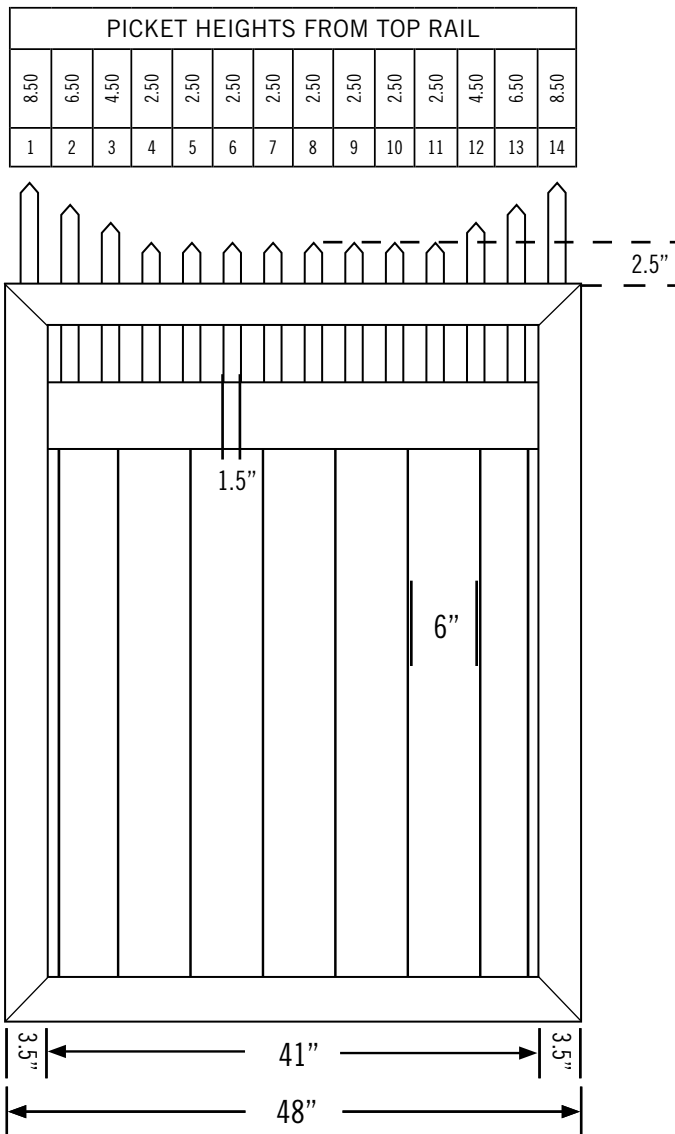

W/H	INCHES
43	34
44	46
45	58
46	70
48	94
410	118

W/H	INCHES
43	8.5
44	20.5
45	32.5
46	44.5
48	68.5
410	97.5

FRAME	V353516-170
TOP PICKETS	V151516-080
LATTICE	
LATTICE U-CHANNEL	
MID-RAIL 1	V2616W-085
BOARDS	V78616TGW-065
VINYL U-CHANNEL	V7816U
MID-RAIL 2	
BOARDS 2	
VINYL U-CHANNEL 2	
PICKET CAPS	V15PC
OTHER	
OTHER	

Date:
Customer:
Customer Code:
Contact:
Fax:
E-mail:

STYLE #

**VWG3706-43, 44, 45,
46, 48, 410**

DESCRIPTION

ILLUSIONS® VINYL FENCE IS ASTM F964-09 COMPLIANT