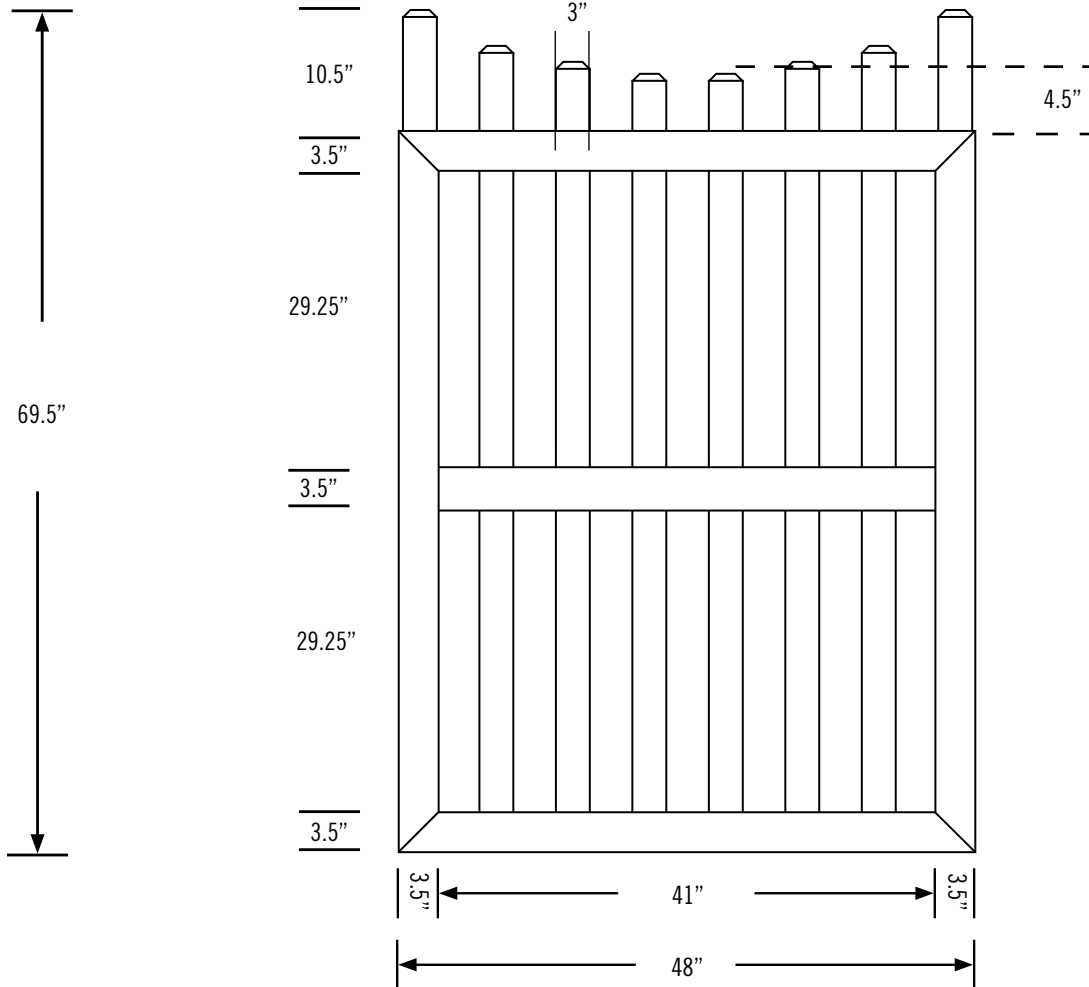

Date:
 Customer:
 Customer Code:
 Contact:
 Fax:
 E-mail:

STYLE #
**VWG352-
 43TR,442TR,4TR,5TR**

DESCRIPTION

ILLUSIONS® VINYL FENCE IS ASTM F964-09 COMPLIANT

www.IllusionsFence.com

SHEET

68

SHEET 68 OF 1