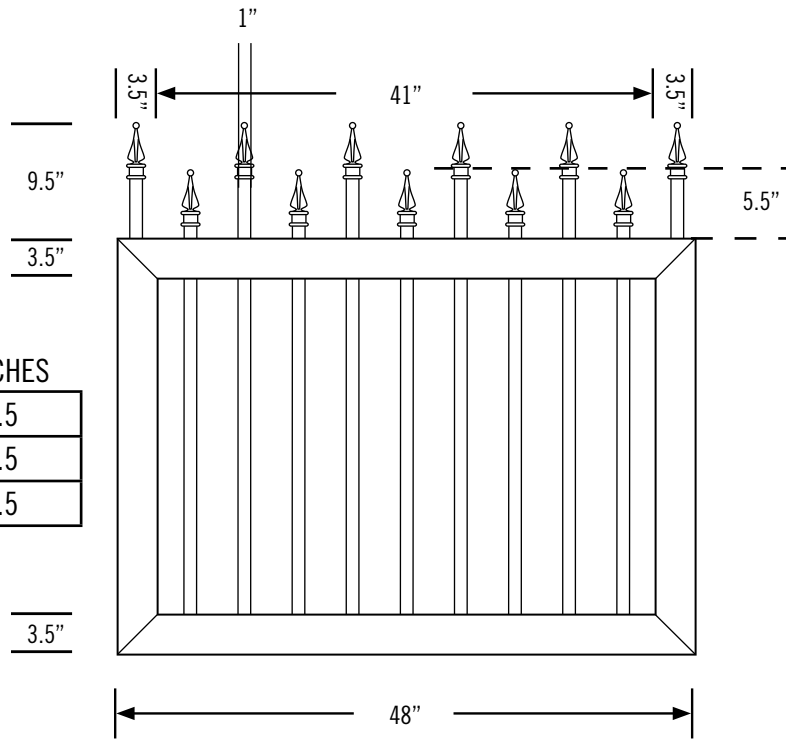

W/H	INCHES
43	36
442	42
44	48

W/H	INCHES
43	26.5
442	32.5
44	38.5

FRAME	V2358-120
1	
PICKETS	V1116-080
11	
LATTICE	
LATTICE U-CHANNEL	
MID-RAIL 1	
BOARDS	
VINYL U-CHANNEL	
MID-RAIL 2	
BOARDS 2	
VINYL U-CHANNEL 2	
PICKET CAPS	V11TF, V11RF, V11FG
11	
OTHER	
OTHER	

Date:
Customer:
Customer Code:
Contact:
Fax:
E-mail:

STYLE # DESCRIPTION

VWG0100-
43,442,44,452,45

ILLUSIONS® VINYL FENCE IS ASTM F964-09 COMPLIANT