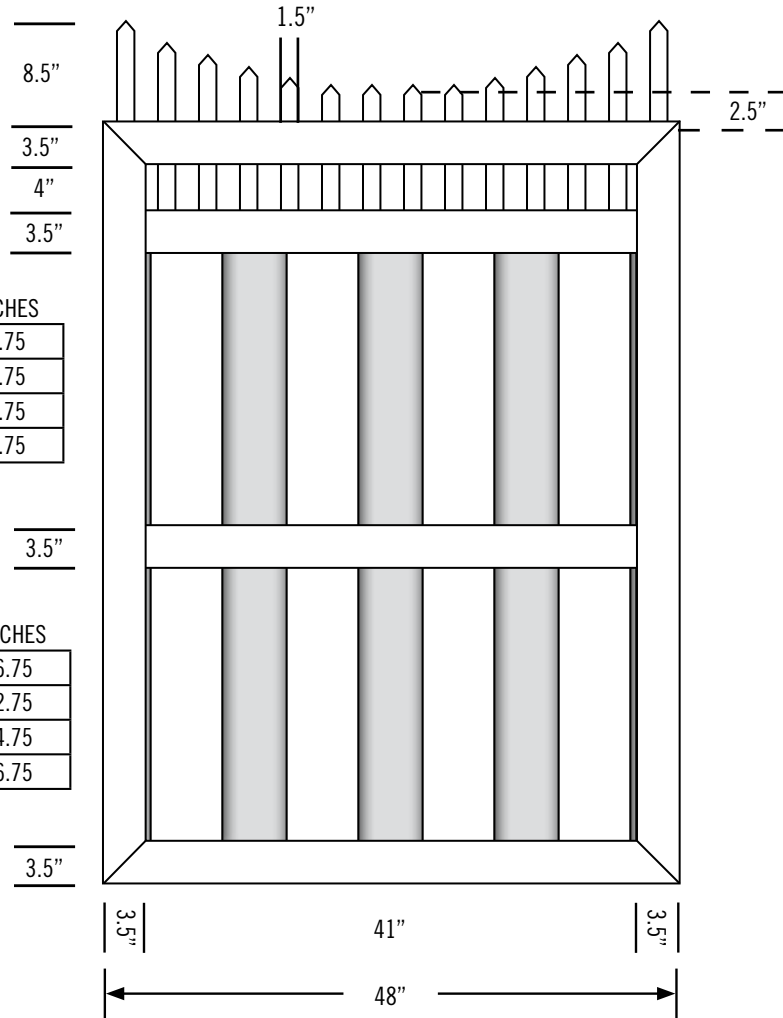

PICKET HEIGHTS FROM TOP RAIL													
8.50	7.25	6.00	4.75	3.75	2.75	2.50	2.50	2.75	3.75	4.75	6.00	7.25	8.50
1	2	3	4	5	6	7	8	9	10	11	12	13	14

↑

W/H	INCHES
45	60
46	72
48	96
410	120

W/H	INCHES
45	16.75
46	22.75
48	34.75
410	46.75

W/H	INCHES
45	16.75
46	22.75
48	34.75
410	46.75

FRAME	V353516-170
1	
TOP PICKETS	V151516-080
14	
LATTICE	
LATTICE U-CHANNEL	
MID-RAIL 1	V353516-170
2	
BOARDS	V78612W-075
9	
VINYL U-CHANNEL	
MID-RAIL 2	
BOARDS 2	
VINYL U-CHANNEL 2	
PICKET CAPS	V15PC
14	
OTHER	
OTHER	

Date:
Customer:
Customer Code:
Contact:
Fax:
E-mail:

STYLE #
VWG2707-
45,46,48,410

DESCRIPTION

ILLUSIONS® VINYL FENCE IS ASTM F964-09 COMPLIANT