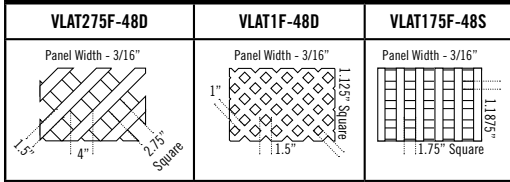

Escalier Fence ©2010

LATTICE STYLES

LATTICE EXTENDS 1.75" EACH INTO BOTH RAILS ABOVE AND BELOW. WIDTH IS AS SHOWN.

W/H	INCHES
43	36
44	48
45	60
46	72
48	96
410	120

W/H	INCHES
43	10.5
44	22.5
45	34.5
46	46.5
48	69.5
410	93.5