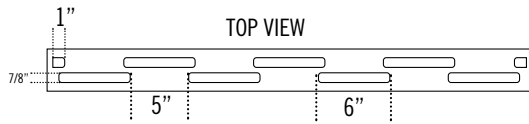

W/H	INCHES
43	36
44	48

W/H	INCHES
43	17
44	29

FRAME	1	V353516-170
TOP PICKETS	14	V151516-080
LATTICE		
LATTICE U-CHANNEL		
MID-RAIL 1	1	V353516-170
BOARDS	9	V78612W-075
VINYL U-CHANNEL		
MID-RAIL 2		
BOARDS 2		
VINYL U-CHANNEL 2		
PICKET CAPS	14	V15PC
OTHER		
OTHER		

Date:
Customer:
Customer Code:
Contact:
Fax:
E-mail:

STYLE #
VWG2700-43,44

DESCRIPTION

ILLUSIONS® VINYL FENCE IS ASTM F964-09 COMPLIANT

www.IllusionsFence.com

SHEET
19
SHEET 19 OF 1