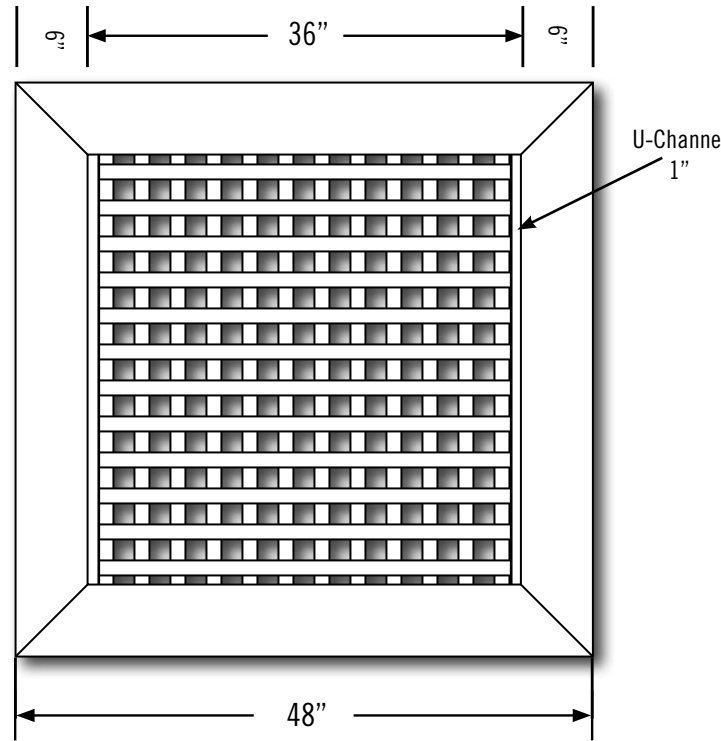

W/H	INCHES
43	36
44	48

FRAME	V2616W-085
TOP PICKETS	1
LATTICE	VLAT175F-48S
LATTICE U-CHANNEL	VLATUF
MID-RAIL 1	2
BOARDS	
VINYL U-CHANNEL	
MID-RAIL 2	
BOARDS 2	
VINYL U-CHANNEL 2	
PICKET CAPS	
OTHER	
OTHER	

Date:
Customer:
Customer Code:
Contact:
Fax:
E-mail:

STYLE # DESCRIPTION

VWG215S-43,44

ILLUSIONS® VINYL FENCE IS ASTM F964-09 COMPLIANT