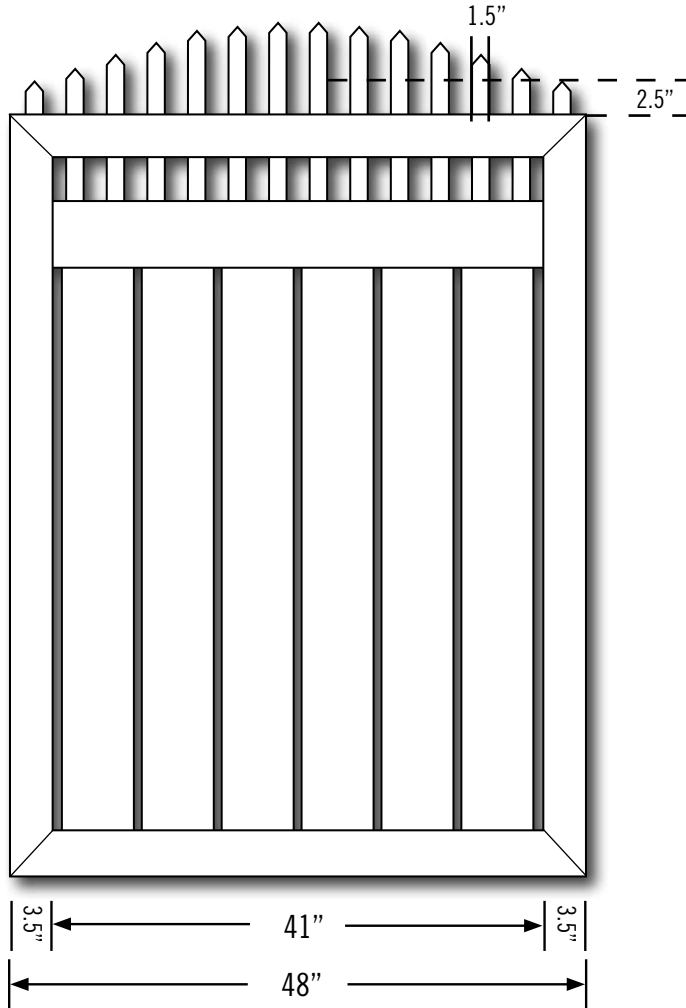

W/H	INCHES
43	34
44	46
45	58
46	70
48	94
410	118

W/H	INCHES
43	12.5
44	24.5
45	36.5
46	48.5
48	72.5
410	96.5

PICKET HEIGHTS FROM TOP RAIL													
2.50	4.25	5.50	6.75	7.50	8.25	8.50	8.50	8.25	7.50	6.75	5.50	4.25	2.50
1	2	3	4	5	6	7	8	9	10	11	12	13	14

FRAME	1	V353516-170
TOP PICKETS	14	V151516-080
LATTICE		
LATTICE U-CHANNEL		
MID-RAIL 1	1	V2616W-085
BOARDS	6	V78612W-075
VINYL U-CHANNEL		
MID-RAIL 2		
BOARDS 2		
VINYL U-CHANNEL 2		
PICKET CAPS	14	V15PC
OTHER		
OTHER		

Date:
Customer:
Customer Code:
Contact:
Fax:
E-mail:

STYLE #

VWG5708-43,44,45,46

DESCRIPTION

ILLUSIONS® VINYL FENCE IS ASTM F964-09 COMPLIANT