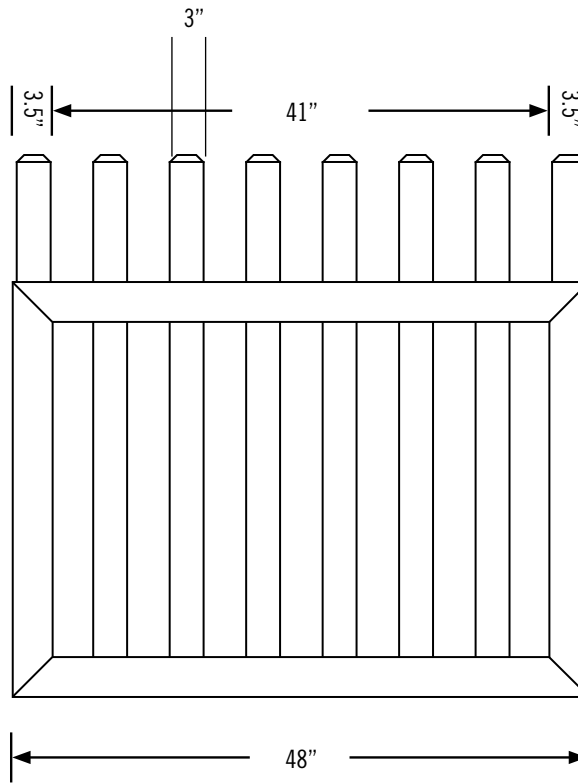

W/H	INCHES
43	33.5
442	39.5
44	45.5
45	57.5

W/H	INCHES
43	16
442	22
44	28
45	40

FRAME	V2358-120
1	
TOP PICKETS	V78316-080
8	
LATTICE	
LATTICE U-CHANNEL	
MID-RAIL 1	
BOARDS	
VINYL U-CHANNEL	
MID-RAIL 2	
BOARDS 2	
VINYL U-CHANNEL 2	
PICKET CAPS	V783DEC
8	
OTHER	
OTHER	

Date:
Customer:
Customer Code:
Contact:
Fax:
E-mail:

STYLE #
**VWG350-
43TR,442TR,4TR,5TR**

DESCRIPTION

ILLUSIONS® VINYL FENCE IS ASTM F964-09 COMPLIANT