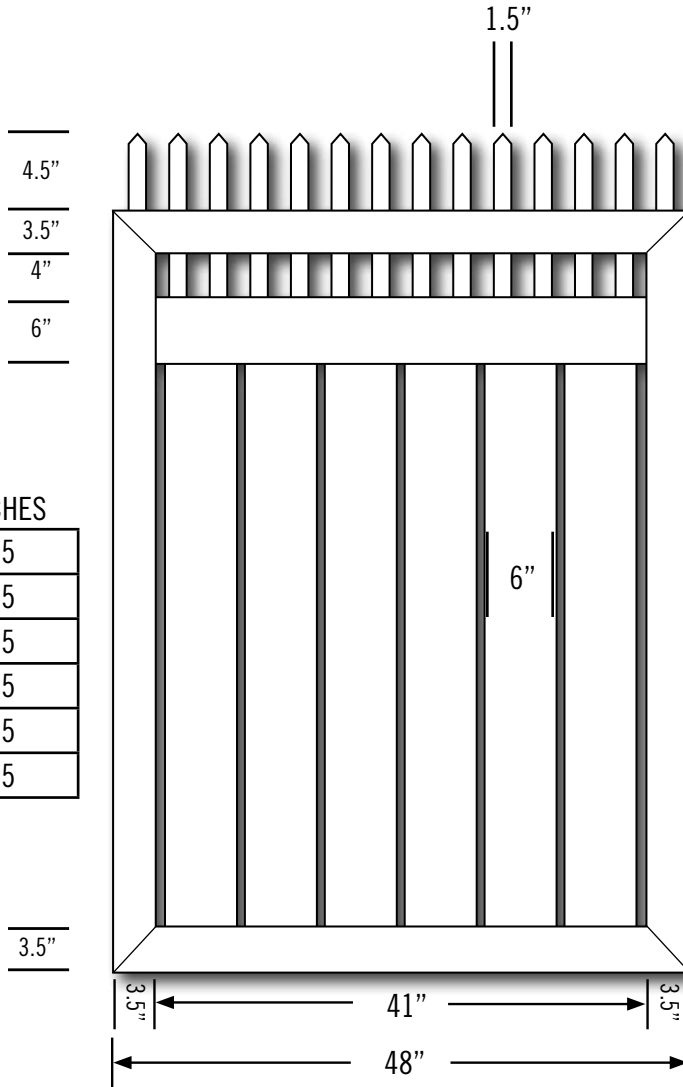

STYLE #	DESCRIPTION
VWG5215SQ-43,44,45, 46,48,410	

ILLUSIONS® VINYL FENCE IS ASTM F964-09 COMPLIANT

www.IllusionsFence.com

SHEET
34
 SHEET 34 OF 1

W/H	INCHES
43	34
44	46
45	58
46	70
48	94
410	118

W/H	INCHES
43	12.5
44	24.5
45	36.5
46	48.5
48	72.5
120	96.5