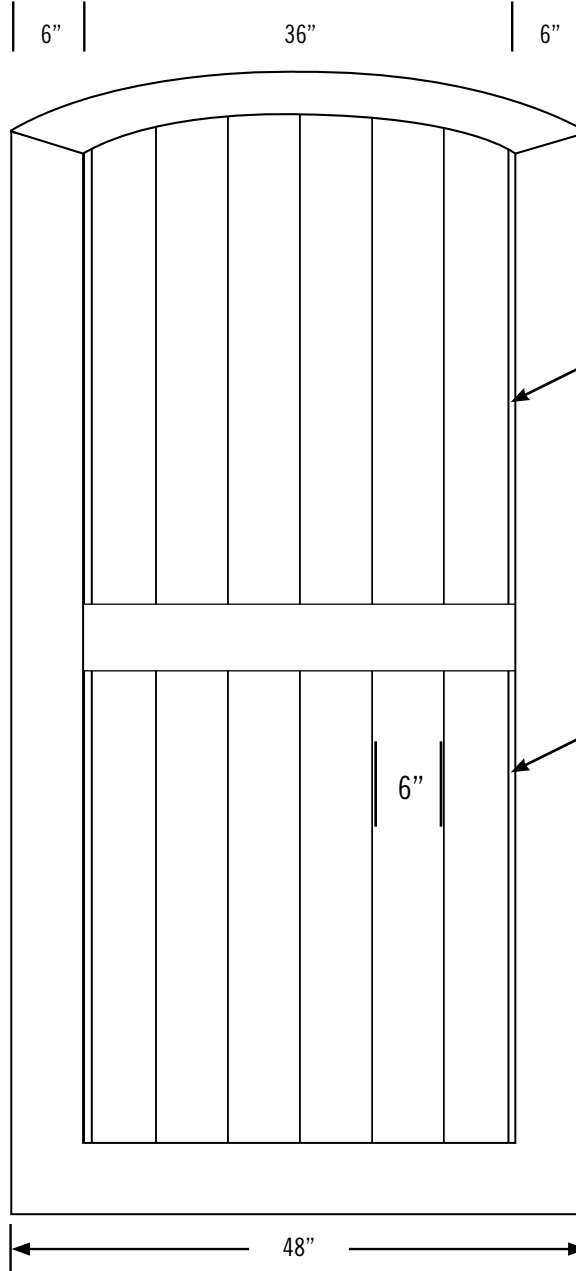

W/H	INCHES
48	96
410	120

W/H	INCHES
48	39.75
410	51.75

W/H	INCHES
48	39.25
410	51.25

FRAME	1	VB2358C/V2616W-085
TOP PICKETS		
LATTICE		
LATTICE U-CHANNEL		
MID-RAIL 1	1	V15558W-080
BOARDS	6	V78616TGW-065
VINYL U-CHANNEL	2	V7816U
MID-RAIL 2		
BOARDS 2	6	V78616TGW-065
VINYL U-CHANNEL 2	2	V7816U
PICKET CAPS		
OTHER		
OTHER		

Date:
Customer:
Customer Code:
Contact:
Fax:
E-mail:

STYLE #
VBG2-48,410

DESCRIPTION

ILLUSIONS® VINYL FENCE IS ASTM F964-09 COMPLIANT