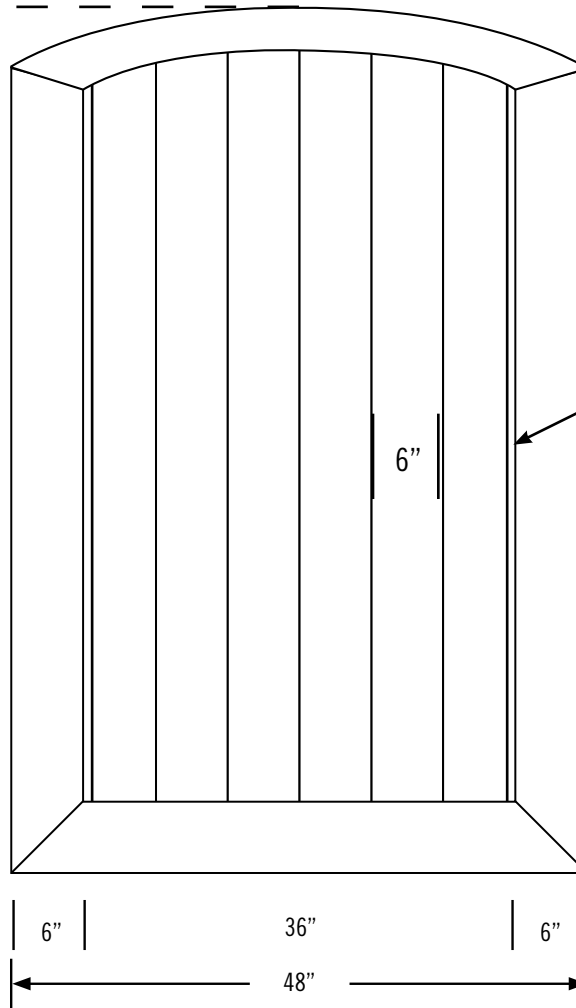

W/H	INCHES
43	36
44	48
45	60
46	72

W/H	INCHES
43	24.5
44	36.5
45	48.5
46	60.5

U-Channel
1"

FRAME	1	VB2358C/V2616W-085
TOP PICKETS		
LATTICE		
LATTICE U-CHANNEL		
MID-RAIL 1		
BOARDS	6	V78616TGW-065
VINYL U-CHANNEL	2	V7816U
MID-RAIL 2		
BOARDS 2		
VINYL U-CHANNEL 2		
PICKET CAPS		
OTHER		
OTHER		

Date:
Customer:
Customer Code:
Contact:
Fax:
E-mail:

STYLE #

VBG2-
43,44,45,46,48,410

DESCRIPTION

ILLUSIONS® VINYL FENCE IS ASTM F964-09 COMPLIANT