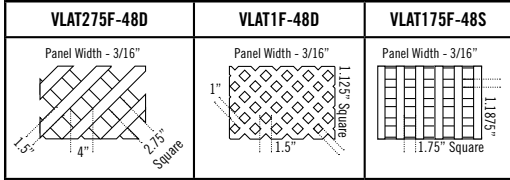

LATTICE STYLES

LATTICE EXTENDS 1.75" EACH INTO BOTH RAILS ABOVE AND BELOW. WIDTH IS AS SHOWN.

W/H	INCHES
45	60
46	72
48	96
410	120

W/H	INCHES
45	17
46	23
48	35
410	47

W/H	INCHES
45	17
46	23
48	35
410	47