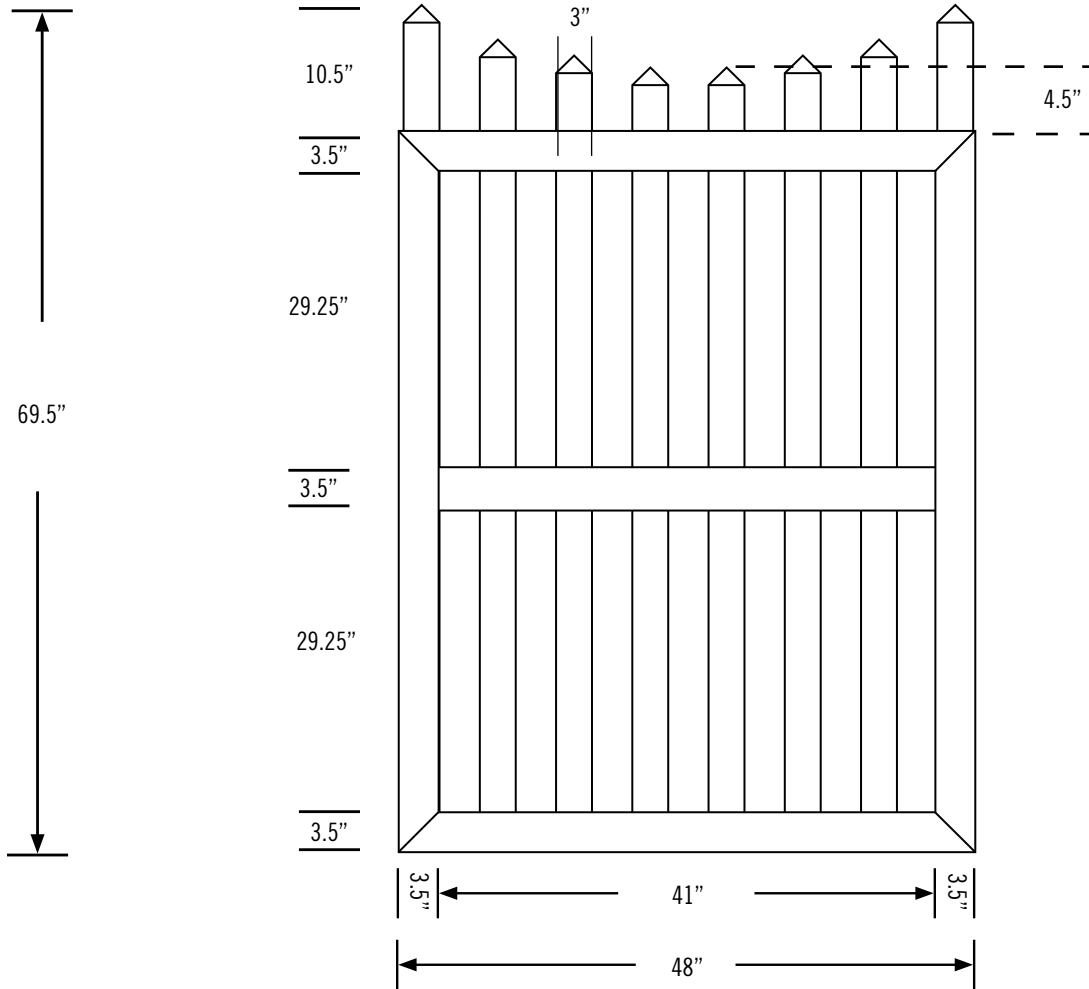

Date:
 Customer:
 Customer Code:
 Contact:
 Fax:
 E-mail:

STYLE #
**VWG402-
 43TR,442TR,4TR,5TR**

DESCRIPTION

ILLUSIONS® VINYL FENCE IS ASTM F964-09 COMPLIANT

www.IllusionsFence.com

SHEET

60

SHEET 60 OF 1