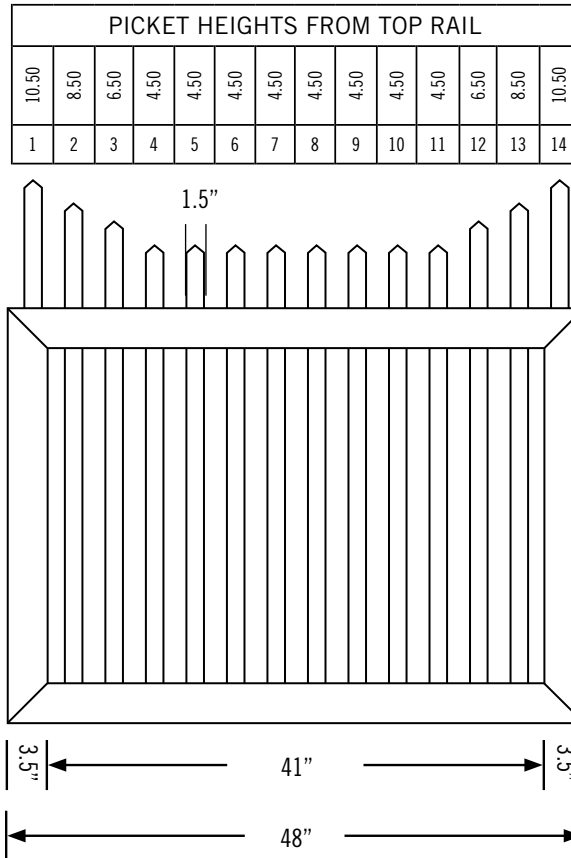

FRAME	V2358-120
1	
TOP PICKETS	V151516-080
14	
LATTICE	
LATTICE U-CHANNEL	
MID-RAIL 1	
BOARDS	
VINYL U-CHANNEL	
MID-RAIL 2	
BOARDS 2	
VINYL U-CHANNEL 2	
PICKET CAPS	V15PC
14	
OTHER	
OTHER	

Date:
Customer:
Customer Code:
Contact:
Fax:
E-mail:

STYLE #

**VWG706-
43,442,44,45**

DESCRIPTION

ILLUSIONS® VINYL FENCE IS ASTM F964-09 COMPLIANT