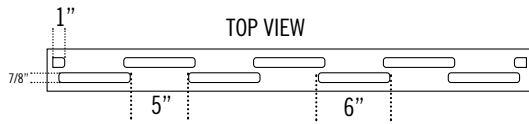

↑

W/H	INCHES
45	60
46	72
48	96
410	120

W/H	INCHES
45	17
46	23
48	35
410	47

W/H	INCHES
45	17
46	23
48	35
410	47

FRAME	V353516-170
1	
TOP PICKETS	V151516-080
12	
LATTICE	
LATTICE U-CHANNEL	
MID-RAIL 1	V353516-170
2	
BOARDS	V78612W-075
9	
VINYL U-CHANNEL	
MID-RAIL 2	
BOARDS 2	
VINYL U-CHANNEL 2	
PICKET CAPS	
OTHER	
OTHER	

Date:
Customer:
Customer Code:
Contact:
Fax:
E-mail:

STYLE #
VWG2701-
45,46,48,410

DESCRIPTION

ILLUSIONS® VINYL FENCE IS ASTM F964-09 COMPLIANT

www.IllusionsFence.com

SHEET

22

SHEET 22 OF 1