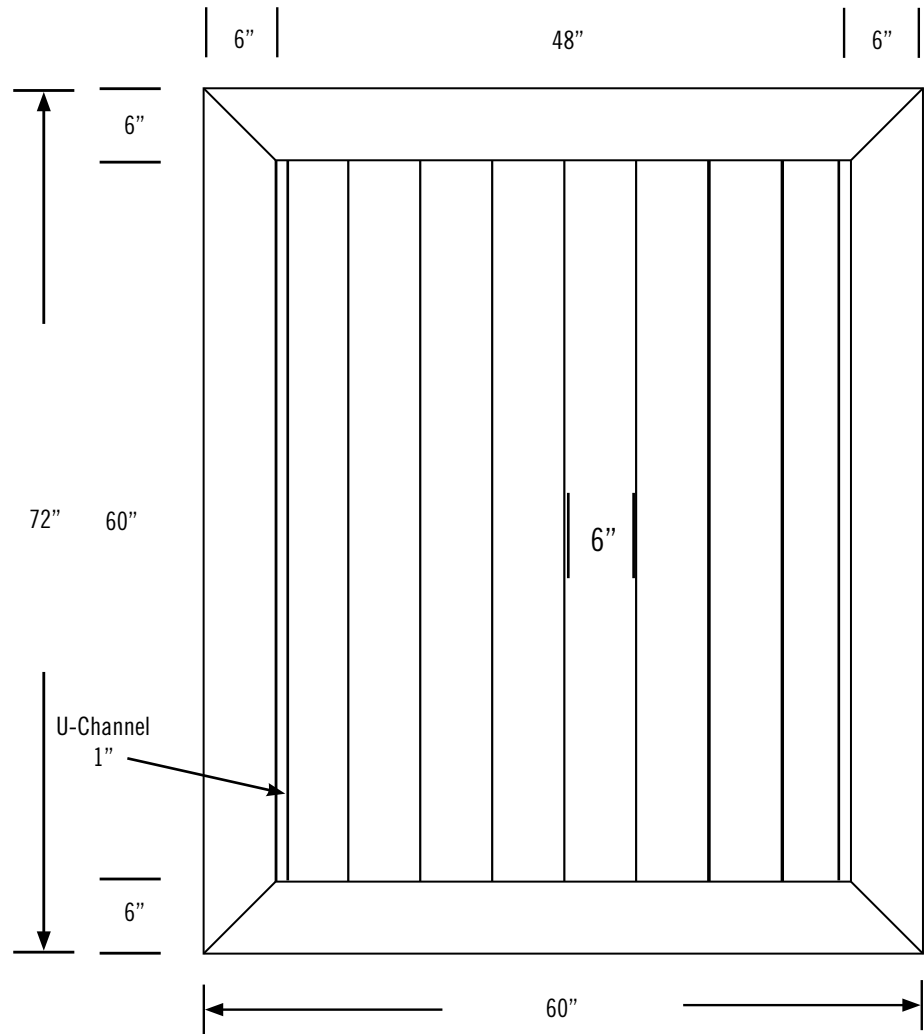

VWG300-36

VDG300-56

Date:
Customer:
Customer Code:
Contact:
Fax:
E-mail:

STYLE #

**VWG300-36 &
VDG300-56**

DESCRIPTION

ILLUSIONS® VINYL FENCE IS ASTM F964-09 COMPLIANT

www.IllusionsFence.com

SHEET

119

SHEET 119 OF 1