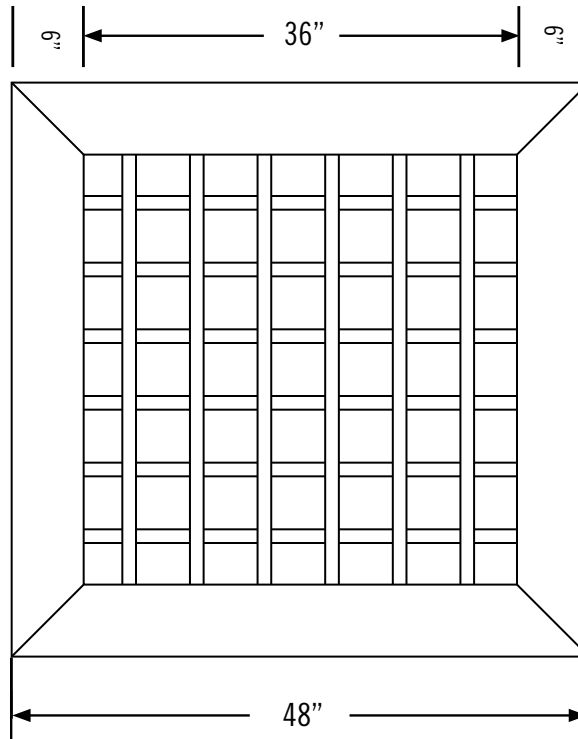

W/H	INCHES
43	36
44	48
45	60
46	72
48	96

W/H	INCHES
43	24
44	36
45	48
46	60
48	84

FRAME	1	V2616W-085
VERTICAL PICKETS	6	V151516-080
HORIZONTAL PICKETS VWGSQ48-43	4 Pickets	V781516-080
HORIZONTAL PICKETS VWGSQ48-44	6 Pickets	V781516-080
HORIZONTAL PICKETS VWGSQ48-45	8 Pickets	V781516-080
HORIZONTAL PICKETS VWGSQ48-46	10 Pickets	V781516-080
HORIZONTAL PICKETS VWGSQ48-48	14 Pickets	V781516-080

Date:
Customer:
Customer Code:
Contact:
Fax:
E-mail:

STYLE #
VWGSQ4-
43,44,45,46

DESCRIPTION

ILLUSIONS® VINYL FENCE IS ASTM F964-09 COMPLIANT