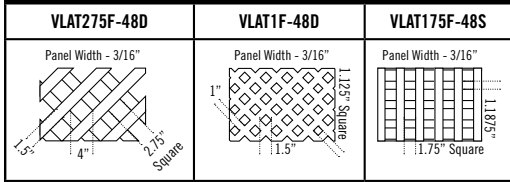

LATTICE STYLES

LATTICE EXTENDS 1.75" EACH INTO BOTH RAILS ABOVE AND BELOW. WIDTH IS AS SHOWN.

W/H	INCHES
43	36
44	48

W/H	INCHES
43	13.5
44	25.5