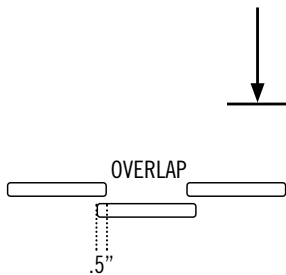

PICKET HEIGHTS FROM TOP RAIL													
2.50	4.25	5.50	6.75	7.50	8.25	8.50	8.50	8.25	7.50	6.75	5.50	4.25	2.50
1	2	3	4	5	6	7	8	9	10	11	12	13	14

↑

W/H	INCHES
43	36
44	48

W/H	INCHES
43	13
44	25