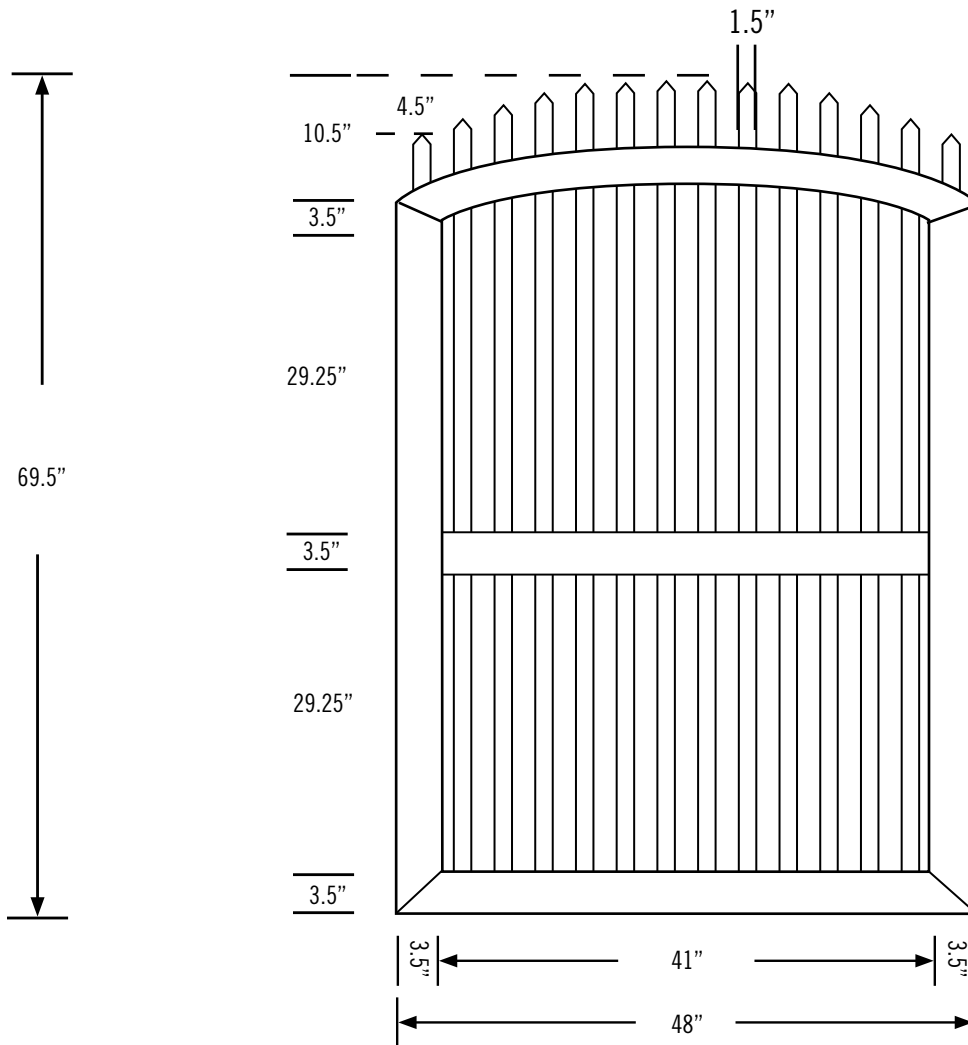

FRAME	VB2358C/V2358-120
1	
TOP PICKETS	V151516-080
14	
LATTICE	
LATTICE U-CHANNEL	
MID-RAIL 1	V2358-120
1	
BOARDS	
VINYL U-CHANNEL	
MID-RAIL 2	
BOARDS 2	
VINYL U-CHANNEL 2	
PICKET CAPS	V15PC
14	
OTHER	
OTHER	

Date:
Customer:
Customer Code:
Contact:
Fax:
E-mail:

STYLE #

VBG11-46

DESCRIPTION

ILLUSIONS® VINYL FENCE IS ASTM F964-09 COMPLIANT