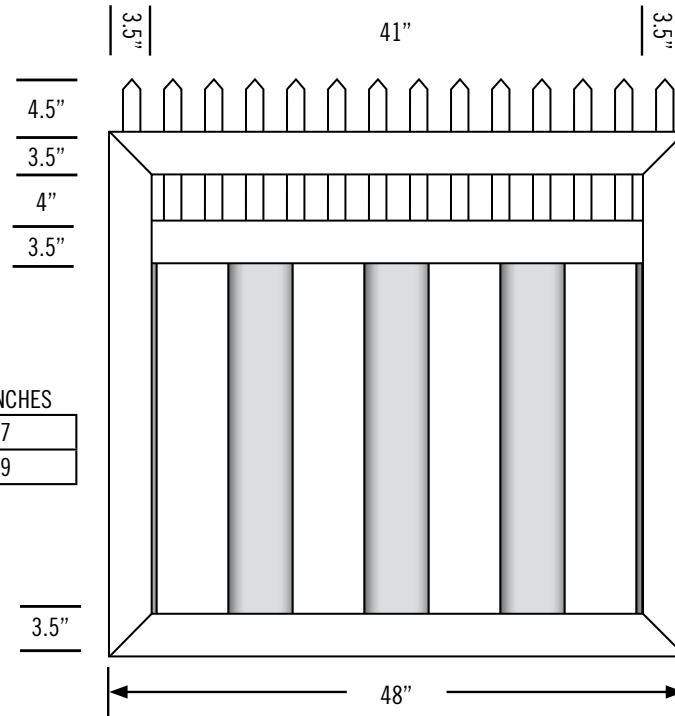

W/H	INCHES
43	36
44	48

W/H	INCHES
43	17
44	29

FRAME	1	V353516-170
TOP PICKETS	14	V151516-080
LATTICE		
LATTICE U-CHANNEL		
MID-RAIL 1	1	V353516-170
BOARDS	9	V78612W-075
VINYL U-CHANNEL		
MID-RAIL 2		
BOARDS 2		
VINYL U-CHANNEL 2		
PICKET CAPS	14	V15PC
OTHER		
OTHER		

Date:
Customer:
Customer Code:
Contact:
Fax:
E-mail:

STYLE #
VWG2700-43,44

DESCRIPTION

ILLUSIONS® VINYL FENCE IS ASTM F964-09 COMPLIANT