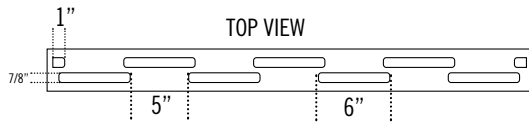

Date:
 Customer:
 Customer Code:
 Contact:
 Fax:
 E-mail:

STYLE #
VWG2706-
45,46,48,410

DESCRIPTION

ILLUSIONS® VINYL FENCE IS ASTM F964-09 COMPLIANT

www.IllusionsFence.com

SHEET
24
 SHEET 24 OF 1

PICKET HEIGHTS FROM TOP RAIL													
8.50	7.25	6.00	4.75	3.75	2.75	2.50	2.50	2.75	3.75	4.75	6.00	7.25	8.50
1	2	3	4	5	6	7	8	9	10	11	12	13	14