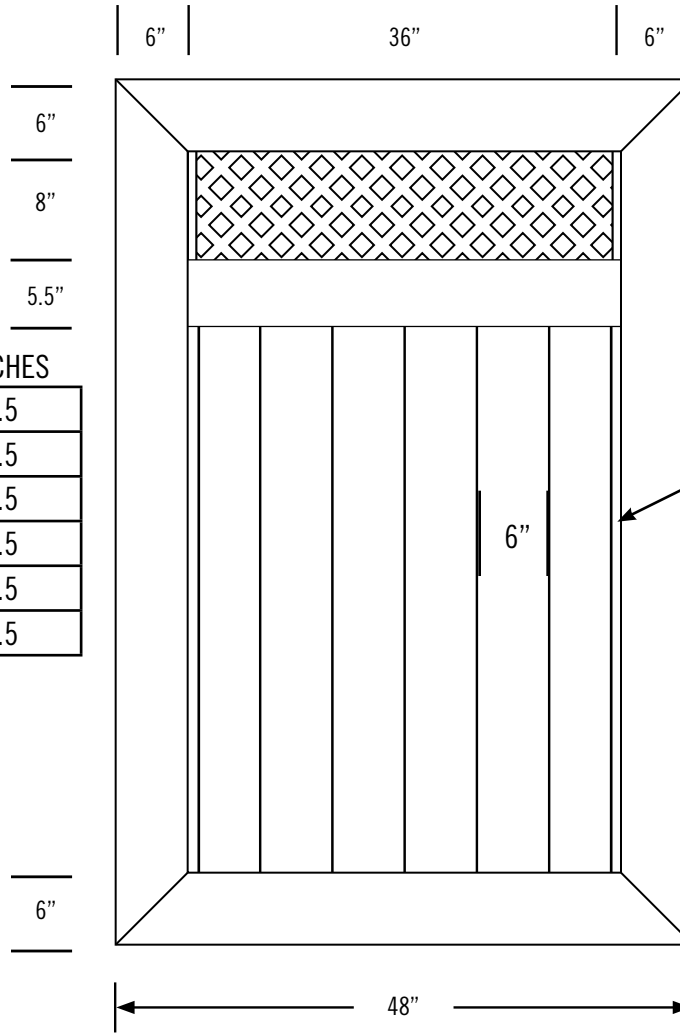

Escalier Fence ©2010

LATTICE STYLES

LATTICE EXTENDS 1.75" EACH INTO BOTH RAILS ABOVE AND BELOW. WIDTH IS AS SHOWN.

W/H	INCHES
43	36
44	48
45	60
46	72
48	96
410	120

W/H	INCHES
43	10.5
44	22.5
45	34.5
46	46.5
48	70.5
410	94.5