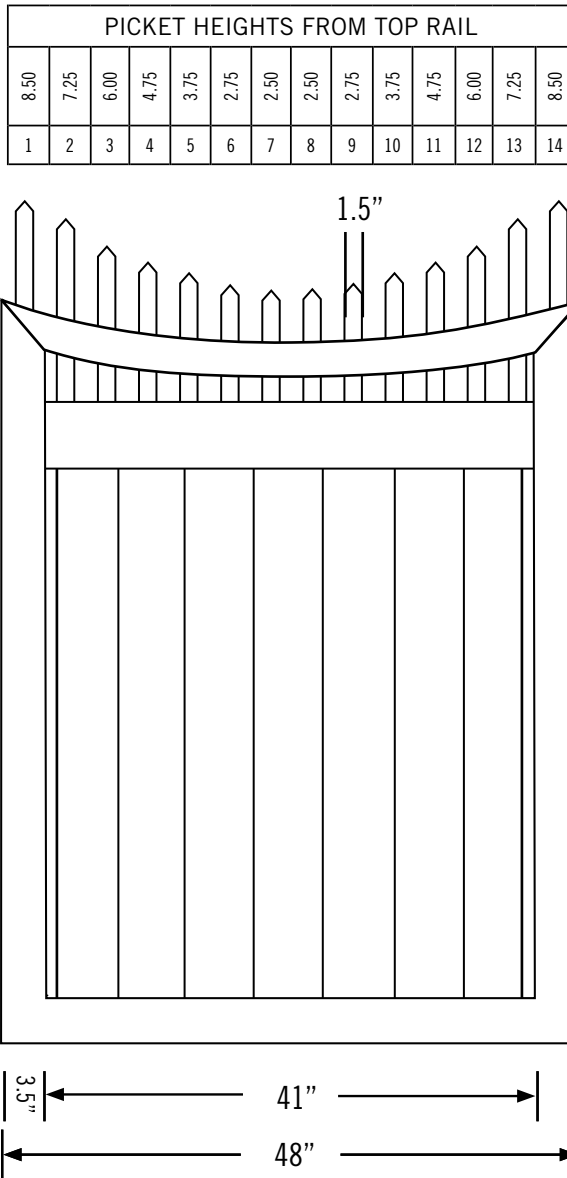

W/H	INCHES
53	34
54	56
55	58
56	70
58	94
510	118

W/H	INCHES
53	8.5
54	20.5
55	32.5
56	54.5
58	68.5
510	97.5

FRAME	1	VB3535SC8S/ V353516-170
TOP PICKETS	14	V151516-080
LATTICE		
LATTICE U-CHANNEL		
MID-RAIL 1	1	V2616W-085
BOARDS	7	V78616TGW-065
VINYL U-CHANNEL	2	V7816U
MID-RAIL 2		
BOARDS 2		
VINYL U-CHANNEL 2		
PICKET CAPS	14	V15PC
OTHER		
OTHER		

Date:
Customer:
Customer Code:
Contact:
Fax:
E-mail:

STYLE #

VBG7-
43,44,45,46,48,410

DESCRIPTION

ILLUSIONS® VINYL FENCE IS ASTM F964-09 COMPLIANT