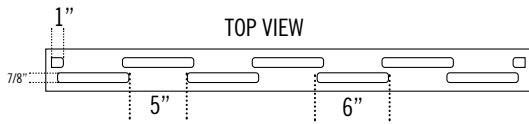

W/H	INCHES
45	60
46	72
48	96
410	120