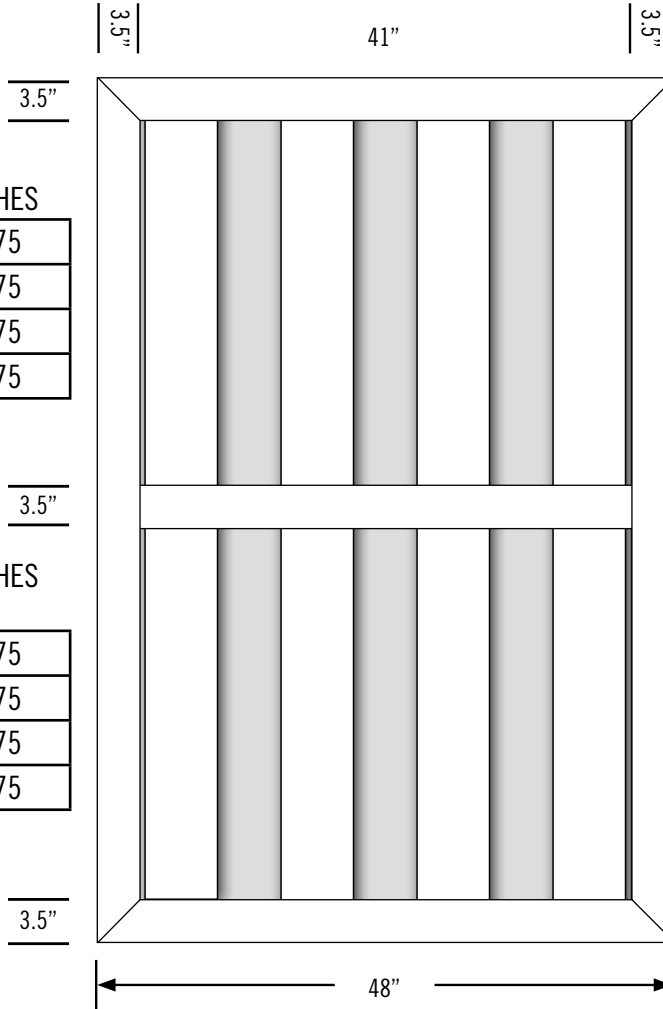

W/H	INCHES
45	60
46	72
48	96
410	120

W/H	INCHES
45	24.75
46	30.75
48	42.75
410	54.75

W/H	INCHES
45	24.75
46	30.75
48	42.75
410	54.75

FRAME	V353516-170
1	
TOP PICKETS	
LATTICE	
LATTICE U-CHANNEL	
MID-RAIL 1	V353516-170
1	
BOARDS	V78612W-075
9	
VINYL U-CHANNEL	
MID-RAIL 2	
BOARDS 2	
VINYL U-CHANNEL 2	
PICKET CAPS	
OTHER	
OTHER	

Date:
Customer:
Customer Code:
Contact:
Fax:
E-mail:

STYLE #
VWG210-
45,46,48,410

DESCRIPTION

ILLUSIONS® VINYL FENCE IS ASTM F964-09 COMPLIANT