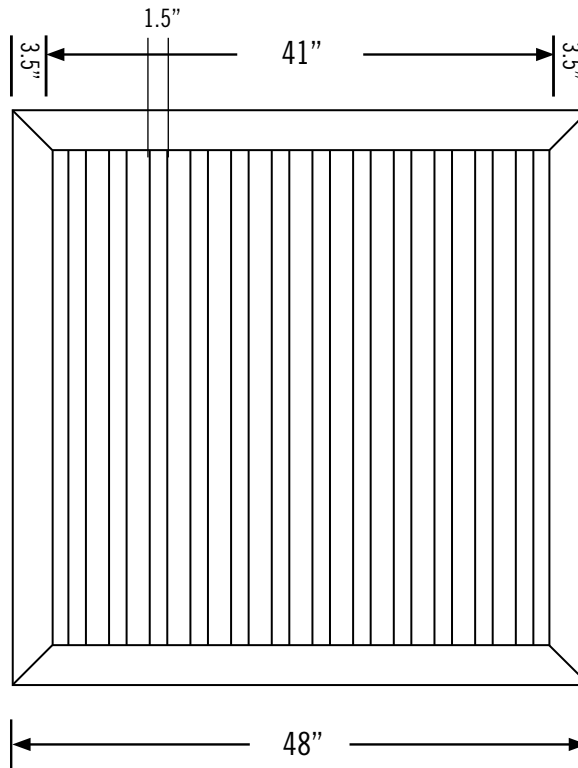

W/H	INCHES
43	34
442	42
44	48
45	60

W/H	INCHES
43	27
442	35
44	41
45	53

FRAME	V2358-120
1	
TOP PICKETS	V151516-080
12	
LATTICE	
LATTICE U-CHANNEL	
MID-RAIL 1	
BOARDS	
VINYL U-CHANNEL	
MID-RAIL 2	
BOARDS 2	
VINYL U-CHANNEL 2	
OTHER	
OTHER	
OTHER	

Date:
Customer:
Customer Code:
Contact:
Fax:
E-mail:

STYLE #

VWG701-
43,442,44,45

DESCRIPTION

ILLUSIONS® VINYL FENCE IS ASTM F964-09 COMPLIANT