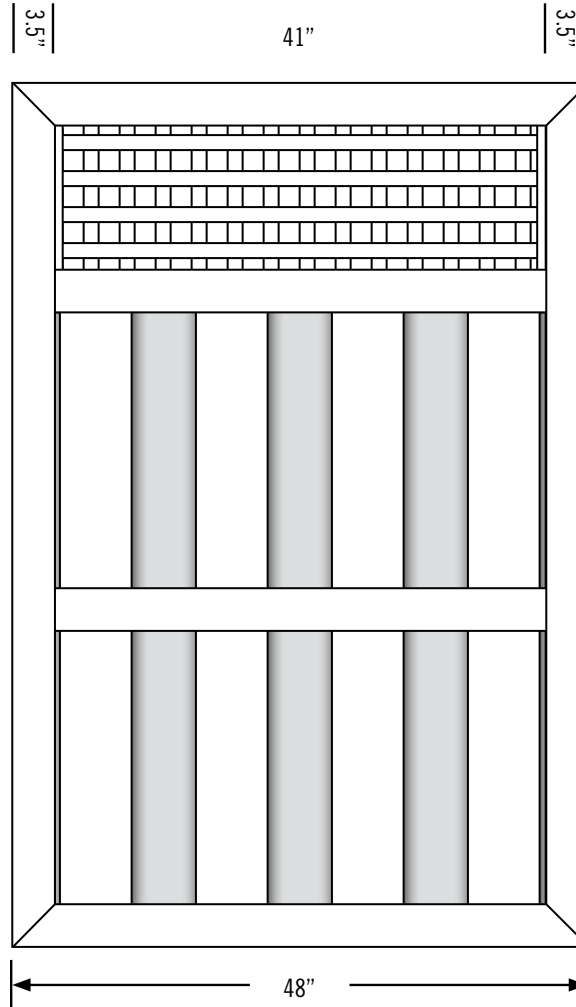

FRAME	V353516-170
TOP PICKETS	1
LATTICE	VLAT175F-48S
LATTICE U-CHANNEL	VLATUF
MID-RAIL 1	V353516-170
BOARDS	V78612W-075
VINYL U-CHANNEL	
MID-RAIL 2	
BOARDS 2	
VINYL U-CHANNEL 2	
PICKET CAPS	
OTHER	
OTHER	

Date:
Customer:
Customer Code:
Contact:
Fax:
E-mail:

STYLE #
VWG210SQ-43,44,45,46

DESCRIPTION

ILLUSIONS® VINYL FENCE IS ASTM F964-09 COMPLIANT