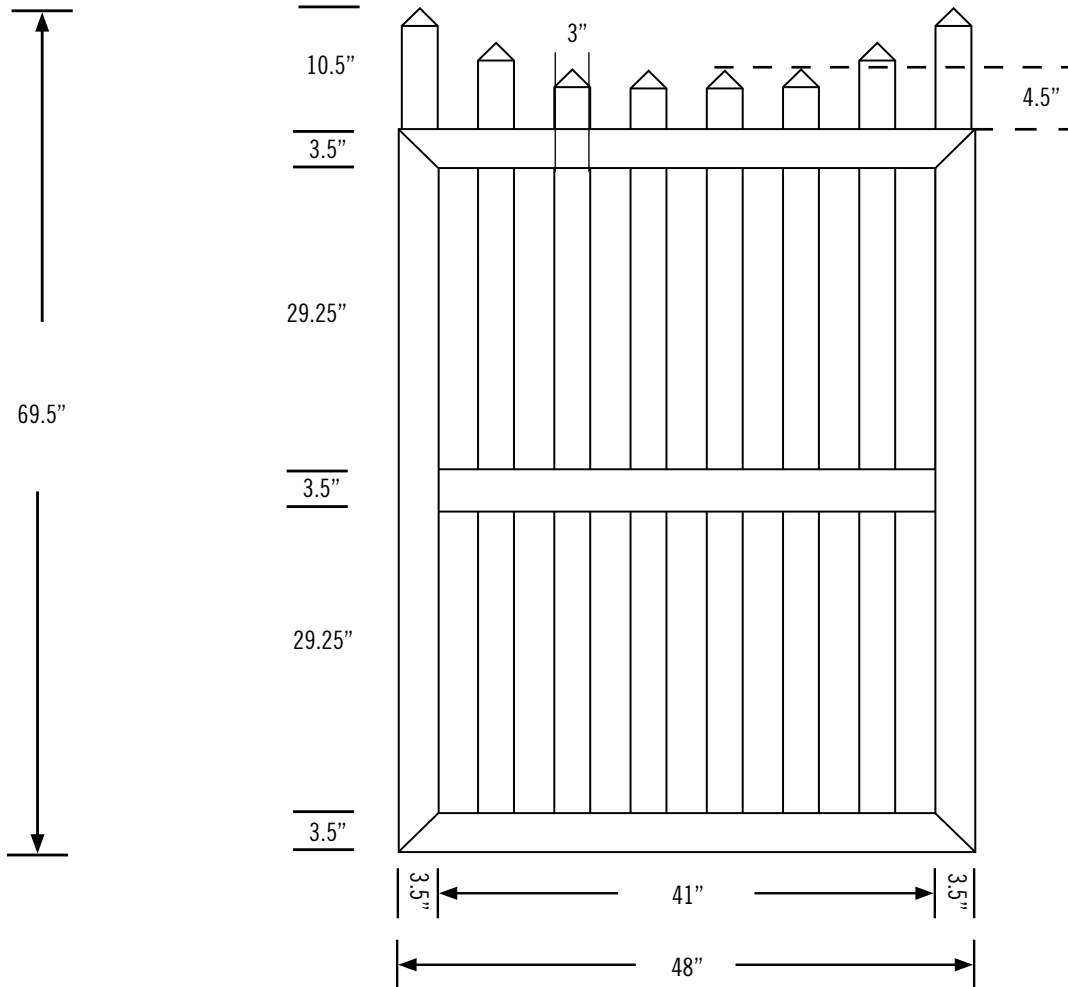

Date:
 Customer:
 Customer Code:
 Contact:
 Fax:
 E-mail:

STYLE #
**VWG406-
 43TR,442TR,4TR,5TR**

DESCRIPTION

ILLUSIONS® VINYL FENCE IS ASTM F964-09 COMPLIANT

www.IllusionsFence.com

SHEET

64

SHEET 64 OF 1