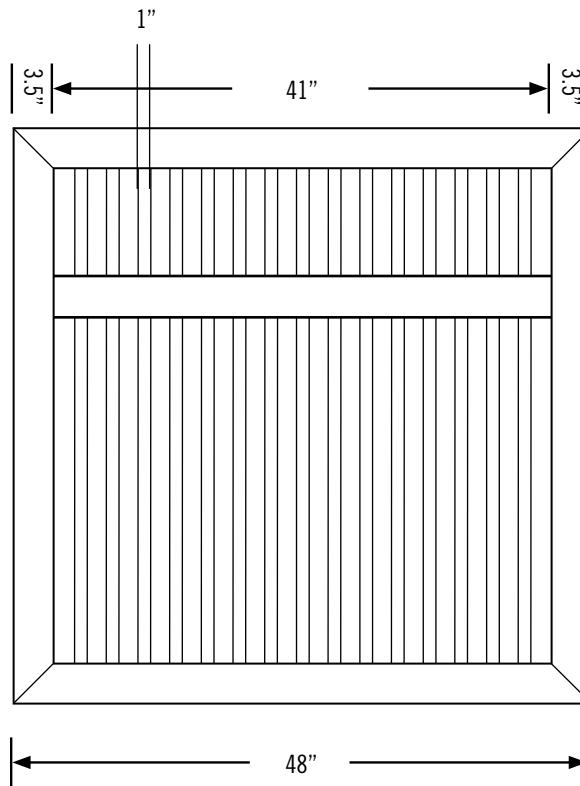

W/H	INCHES
43	36
442	42
44	48
454	54
45	60

W/H	INCHES
43	17
442	23
44	29
454	35
45	41

FRAME	V2358-120
1	
TOP PICKETS	V1116-080
15	
LATTICE	
LATTICE U-CHANNEL	
MID-RAIL 1	V2358-120
1	
BOARDS	
VINYL U-CHANNEL	
MID-RAIL 2	
BOARDS 2	
VINYL U-CHANNEL 2	
PICKET CAPS	
OTHER	
OTHER	

Date:
Customer:
Customer Code:
Contact:
Fax:
E-mail:

STYLE #

VWG0402-
43,442,44,454,45

DESCRIPTION

ILLUSIONS® VINYL FENCE IS ASTM F964-09 COMPLIANT