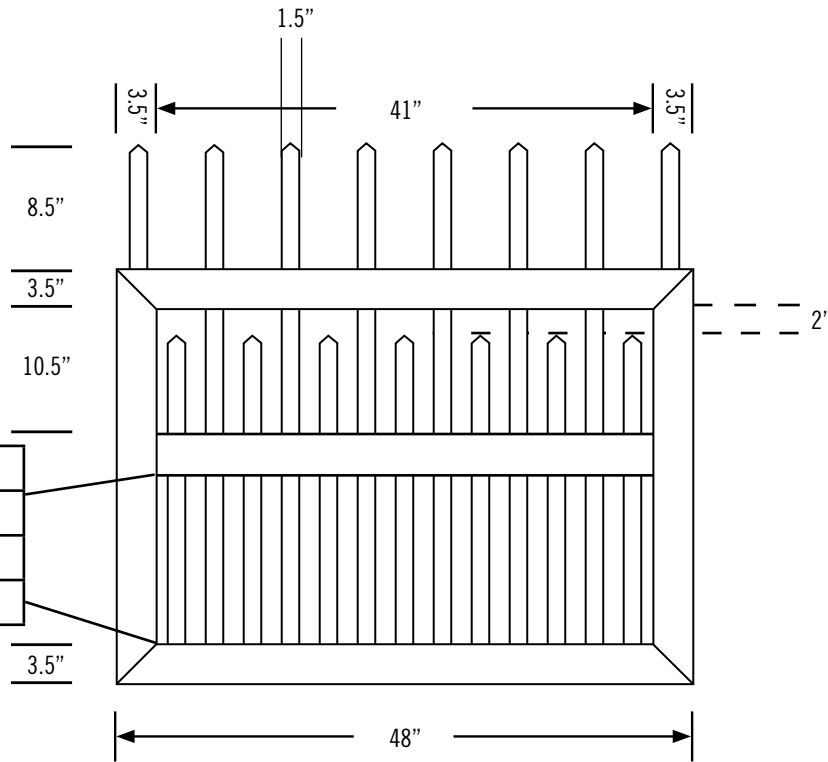

W/H	INCHES
43	33.5
442	39.5
44	45.5
45	57.5

W/H	INCHES
43	4
442	10
44	16
45	28

FRAME	V2358-120
1	
TOP PICKETS	V151516-080
15	
LATTICE	
LATTICE U-CHANNEL	
MID-RAIL 1	V2358-120
1	
BOARDS	
VINYL U-CHANNEL	
MID-RAIL 2	
BOARDS 2	
VINYL U-CHANNEL 2	
PICKET CAPS	V15PC
15	
OTHER	
OTHER	

Date:
Customer:
Customer Code:
Contact:
Fax:
E-mail:

STYLE #
VWG703-
43,442,44,45

DESCRIPTION

ILLUSIONS® VINYL FENCE IS ASTM F964-09 COMPLIANT