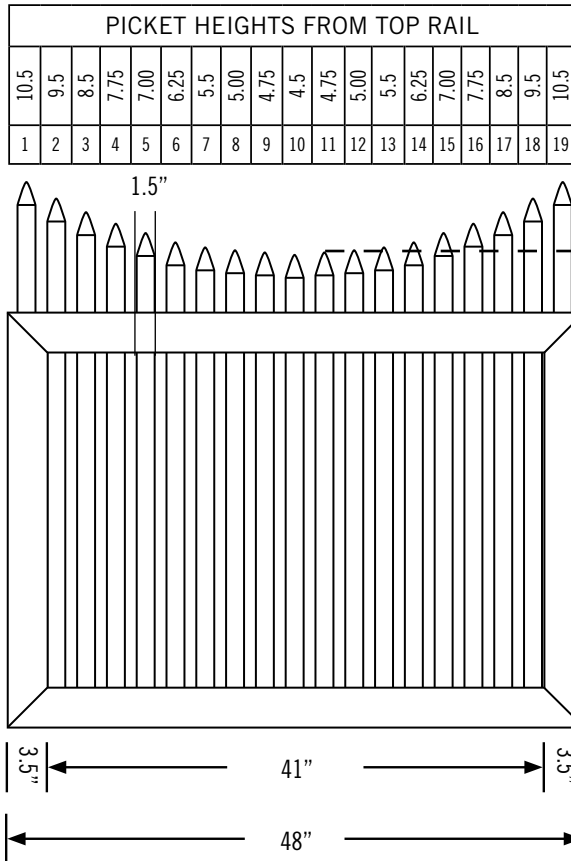

FRAME	V2358-120
1	
V2358-120	V781516-080
19	
LATTICE	
LATTICE U-CHANNEL	
MID-RAIL 1	
BOARDS	
VINYL U-CHANNEL	
MID-RAIL 2	
BOARDS 2	
VINYL U-CHANNEL 2	
PICKET CAPS	V7815PC
19	
OTHER	
OTHER	

Date:
Customer:
Customer Code:
Contact:
Fax:
E-mail:

STYLE #
**VWG402NR-
43TR,442TR,4TR,5TR**

DESCRIPTION

ILLUSIONS® VINYL FENCE IS ASTM F964-09 COMPLIANT