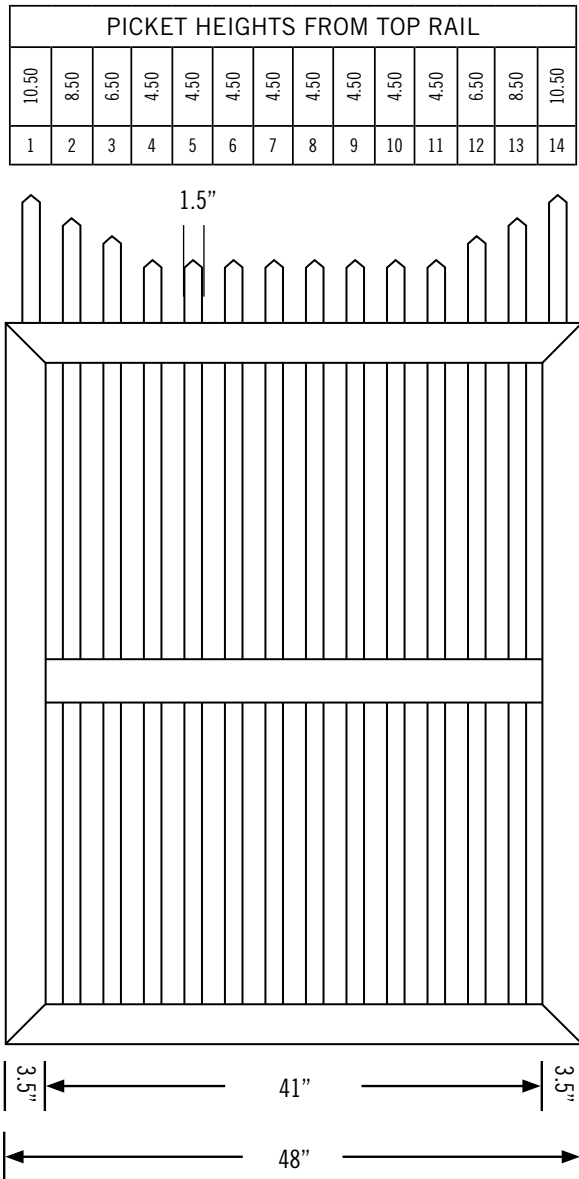

FRAME	V2358-120
1	
TOP PICKETS	V151516-080
14	
LATTICE	
LATTICE U-CHANNEL	
MID-RAIL 1	V2358-120
1	
BOARDS	
VINYL U-CHANNEL	
MID-RAIL 2	
BOARDS 2	
VINYL U-CHANNEL 2	
PICKET CAPS	
OTHER	
OTHER	

Date:
Customer:
Customer Code:
Contact:
Fax:
E-mail:

STYLE #

VWG706-46

DESCRIPTION

ILLUSIONS® VINYL FENCE IS ASTM F964-09 COMPLIANT