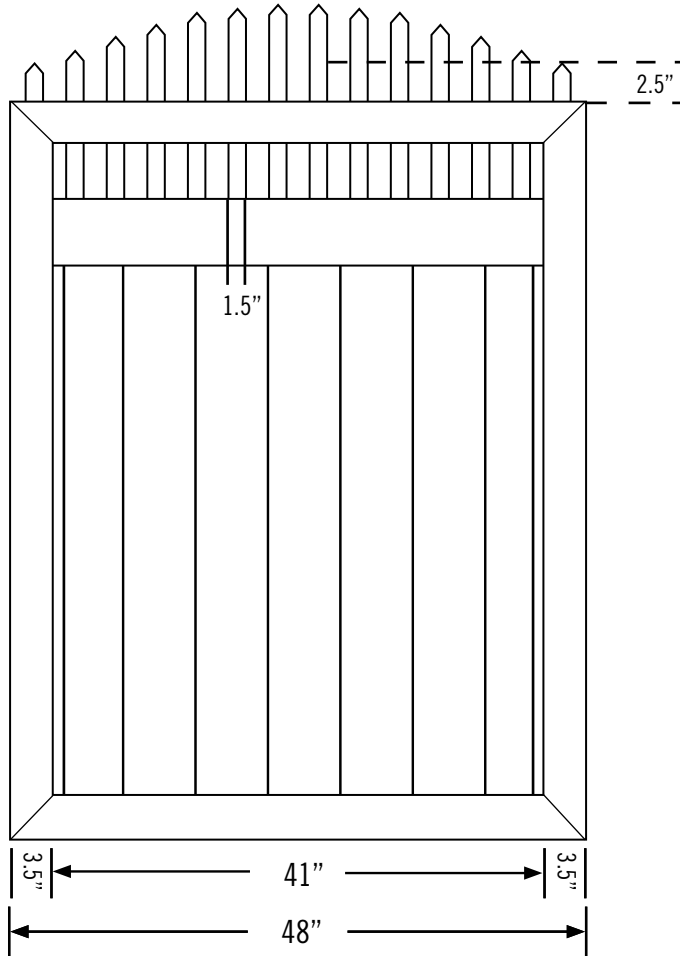

W/H	INCHES
43	34
44	46
45	58
46	70
48	94
410	118

W/H	INCHES
43	8.5
44	20.5
45	32.5
46	44.5
48	68.5
410	97.5

PICKET HEIGHTS FROM TOP RAIL													
2.50	4.25	5.50	6.75	7.50	8.25	8.50	8.50	8.25	7.50	6.75	5.50	4.25	2.50
1	2	3	4	5	6	7	8	9	10	11	12	13	14

FRAME	1	V353516-170
TOP PICKETS	14	V151516-080
LATTICE		
LATTICE U-CHANNEL		
MID-RAIL 1	1	V2616W-085
BOARDS	7	V78616TGW-065
VINYL U-CHANNEL	2	V7816U
MID-RAIL 2		
BOARDS 2		
VINYL U-CHANNEL 2		
PICKET CAPS	14	V15PC
OTHER		
OTHER		

Date:
Customer:
Customer Code:
Contact:
Fax:
E-mail:

STYLE #

**VWG3708-43, 44, 45,
46, 48, 410**

DESCRIPTION

ILLUSIONS® VINYL FENCE IS ASTM F964-09 COMPLIANT