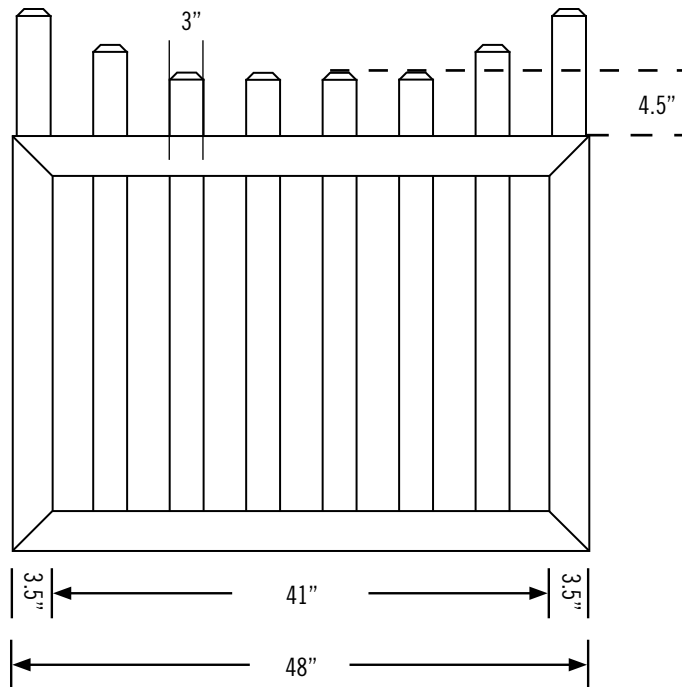

W/H	INCHES
43	33.5
442	39.5
44	45.5
45	57.5

W/H	INCHES
43	16
442	22
44	28
45	40

PICKET HEIGHTS FROM TOP RAIL							
10.5	8.5	6.5	4.5	4.5	6.5	8.5	10.5
1	2	3	4	5	6	7	8

FRAME	V2358-120
1	
V2358-120	V78316-080
8	
LATTICE	
LATTICE U-CHANNEL	
MID-RAIL 1	
BOARDS	
VINYL U-CHANNEL	
MID-RAIL 2	
BOARDS 2	
VINYL U-CHANNEL 2	
PICKET CAPS	V783DEC
8	
OTHER	
OTHER	

Date:
Customer:
Customer Code:
Contact:
Fax:
E-mail:

STYLE #
**VWG356-
43TR,442TR,4TR,5TR**

DESCRIPTION

ILLUSIONS® VINYL FENCE IS ASTM F964-09 COMPLIANT