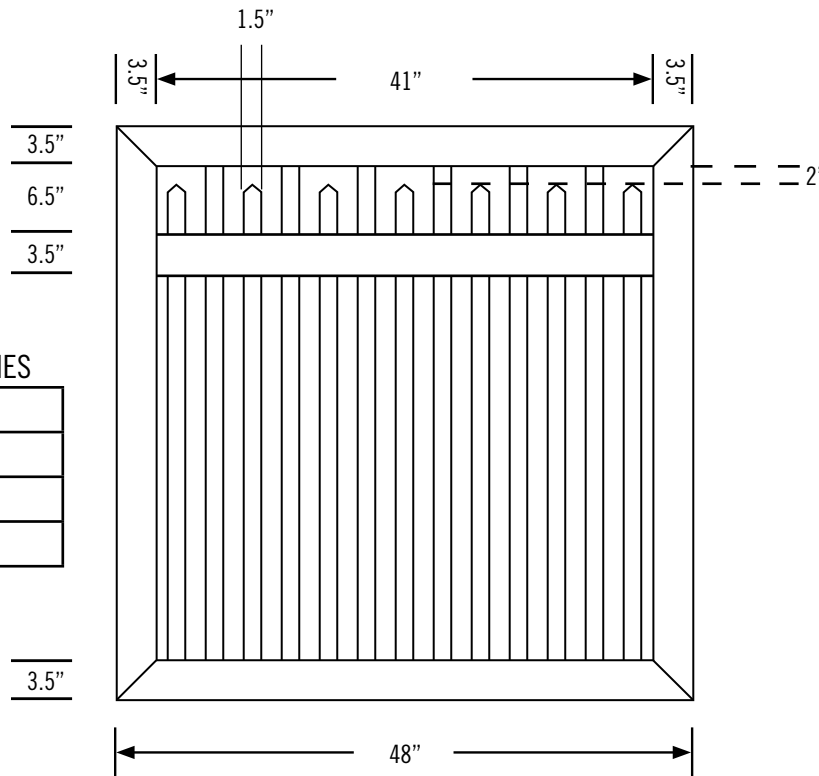

W/H INCHES

43	33.5
442	39.5
44	45.5
45	57.5

W/H INCHES

43	16.5
442	22.5
44	28.5
45	40.5

FRAME	V2358-120
1	
TOP PICKETS	V151516-080
13	
LATTICE	
LATTICE U-CHANNEL	
MID-RAIL 1	
BOARDS	
VINYL U-CHANNEL	
MID-RAIL 2	
BOARDS 2	
VINYL U-CHANNEL 2	
PICKET CAPS	V15PC
7	
OTHER	
OTHER	

Date:
Customer:
Customer Code:
Contact:
Fax:
E-mail:

STYLE #

**VWG705-
43,442,44,45**

DESCRIPTION

ILLUSIONS® VINYL FENCE IS ASTM F964-09 COMPLIANT