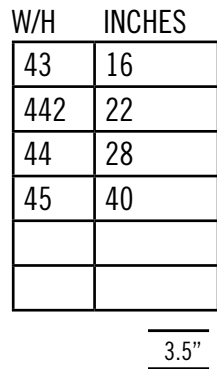

FRAME	V2358-120
1	
TOP PICKETS	V151516-080
14	
LATTICE	
LATTICE U-CHANNEL	
MID-RAIL 1	
BOARDS	
VINYL U-CHANNEL	
MID-RAIL 2	
BOARDS 2	
VINYL U-CHANNEL 2	
PICKET CAPS	V15PC
14	
OTHER	
OTHER	

Date:
Customer:
Customer Code:
Contact:
Fax:
E-mail:

STYLE #

**VWG706-
43,442,44,45**

DESCRIPTION

ILLUSIONS® VINYL FENCE IS ASTM F964-09 COMPLIANT