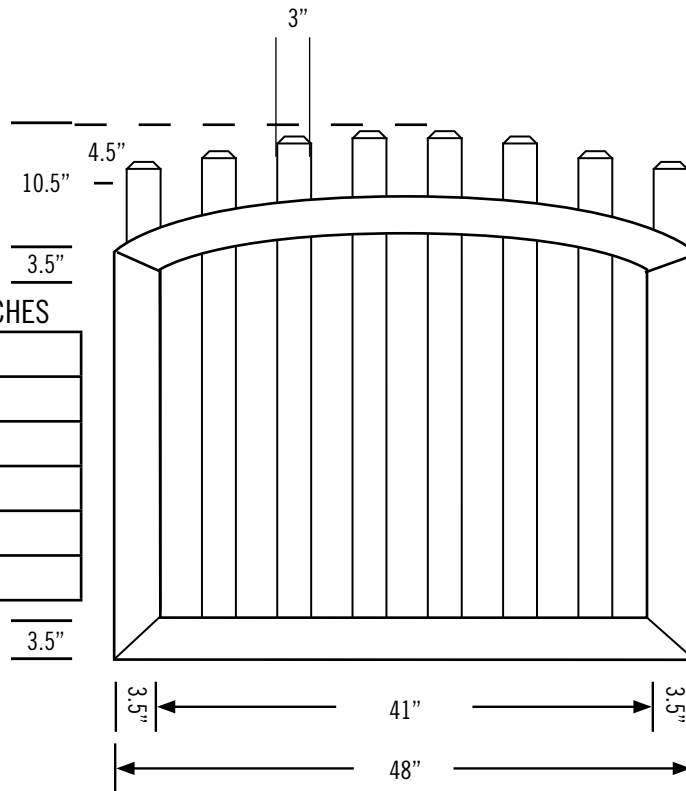

W/H	INCHES
43	33.5
442	39.5
44	45.5
45	57.5

W/H	INCHES
43	16
442	22
44	28
45	40

FRAME	VB2358C/V2358-120
1	
TOP PICKETS	V78316-080
8	
LATTICE	
LATTICE U-CHANNEL	
MID-RAIL 1	
BOARDS	
VINYL U-CHANNEL	
MID-RAIL 2	
BOARDS 2	
VINYL U-CHANNEL 2	
PICKET CAPS	V783DEC
8	
OTHER	
OTHER	

Date:
Customer:
Customer Code:
Contact:
Fax:
E-mail:

STYLE #

VBG10-43,442,44,45

DESCRIPTION

ILLUSIONS® VINYL FENCE IS ASTM F964-09 COMPLIANT