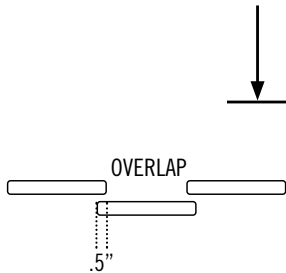

PICKET HEIGHTS FROM TOP RAIL													
8.50	6.50	4.50	2.50	2.50	2.50	2.50	2.50	2.50	2.50	2.50	4.50	6.50	8.50
1	2	3	4	5	6	7	8	9	10	11	12	13	14

↑

W/H	INCHES
43	36
44	48

W/H	INCHES
43	13
44	25