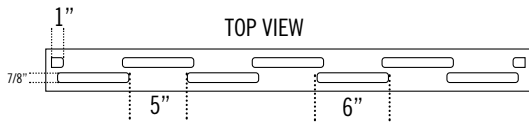

W/H	INCHES
43	36
44	48

W/H	INCHES
43	29
44	41

FRAME	V353516-170
TOP PICKETS	1
LATTICE	
LATTICE U-CHANNEL	
MID-RAIL 1	
BOARDS	V78612W-075
VINYL U-CHANNEL	9
MID-RAIL 2	
BOARDS 2	
VINYL U-CHANNEL 2	
PICKET CAPS	
OTHER	
OTHER	

Date:
Customer:
Customer Code:
Contact:
Fax:
E-mail:

STYLE #
VWG210-43,44

DESCRIPTION

ILLUSIONS® VINYL FENCE IS ASTM F964-09 COMPLIANT

www.IllusionsFence.com

SHEET

11

SHEET 11 OF 1