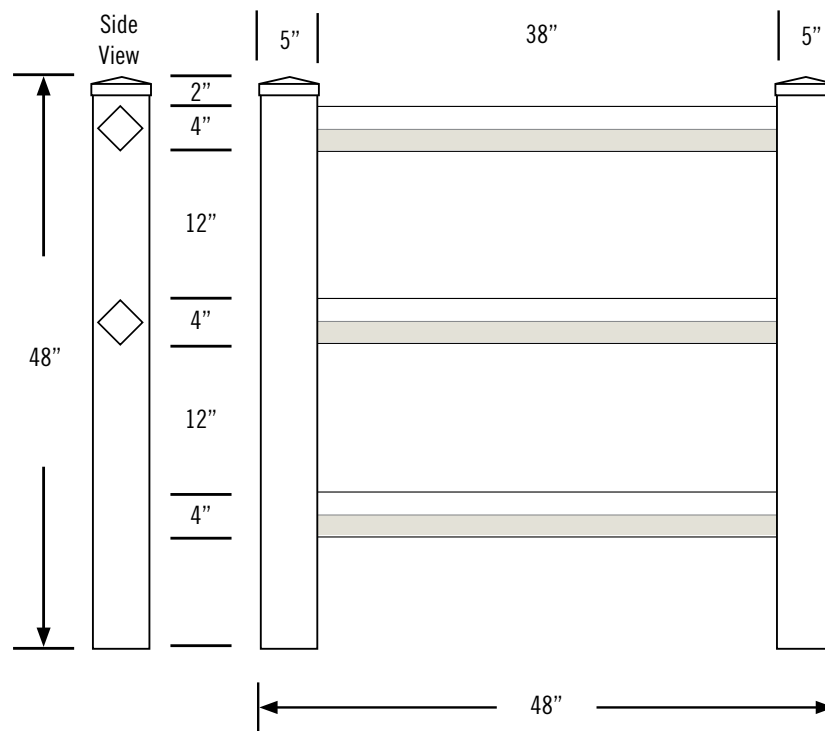

STYLE #

VDRG-42

DESCRIPTION

ILLUSIONS® VINYL FENCE IS ASTM F964-09 COMPLIANT

www.IllusionsFence.com

SHEET

93

SHEET 93 OF 1