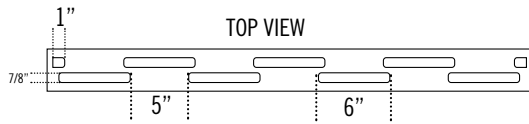

PICKET HEIGHTS FROM TOP RAIL													
8.50	6.50	4.50	2.50	2.50	2.50	2.50	2.50	2.50	2.50	2.50	4.50	6.50	8.50
1	2	3	4	5	6	7	8	9	10	11	12	13	14

↑

W/H	INCHES
43	36
44	48

W/H	INCHES
43	13
44	25

FRAME	1	V353516-170
TOP PICKETS	14	V151516-080
LATTICE		
LATTICE U-CHANNEL		
MID-RAIL 1	1	V353516-170
BOARDS	9	V78612W-075
VINYL U-CHANNEL		
MID-RAIL 2		
BOARDS 2		
VINYL U-CHANNEL 2		
PICKET CAPS	14	V15PC
OTHER		
OTHER		

Date:
Customer:
Customer Code:
Contact:
Fax:
E-mail:

STYLE #
VWG2706-43,44

DESCRIPTION

ILLUSIONS® VINYL FENCE IS ASTM F964-09 COMPLIANT

www.IllusionsFence.com

SHEET
23
SHEET 23 OF 1