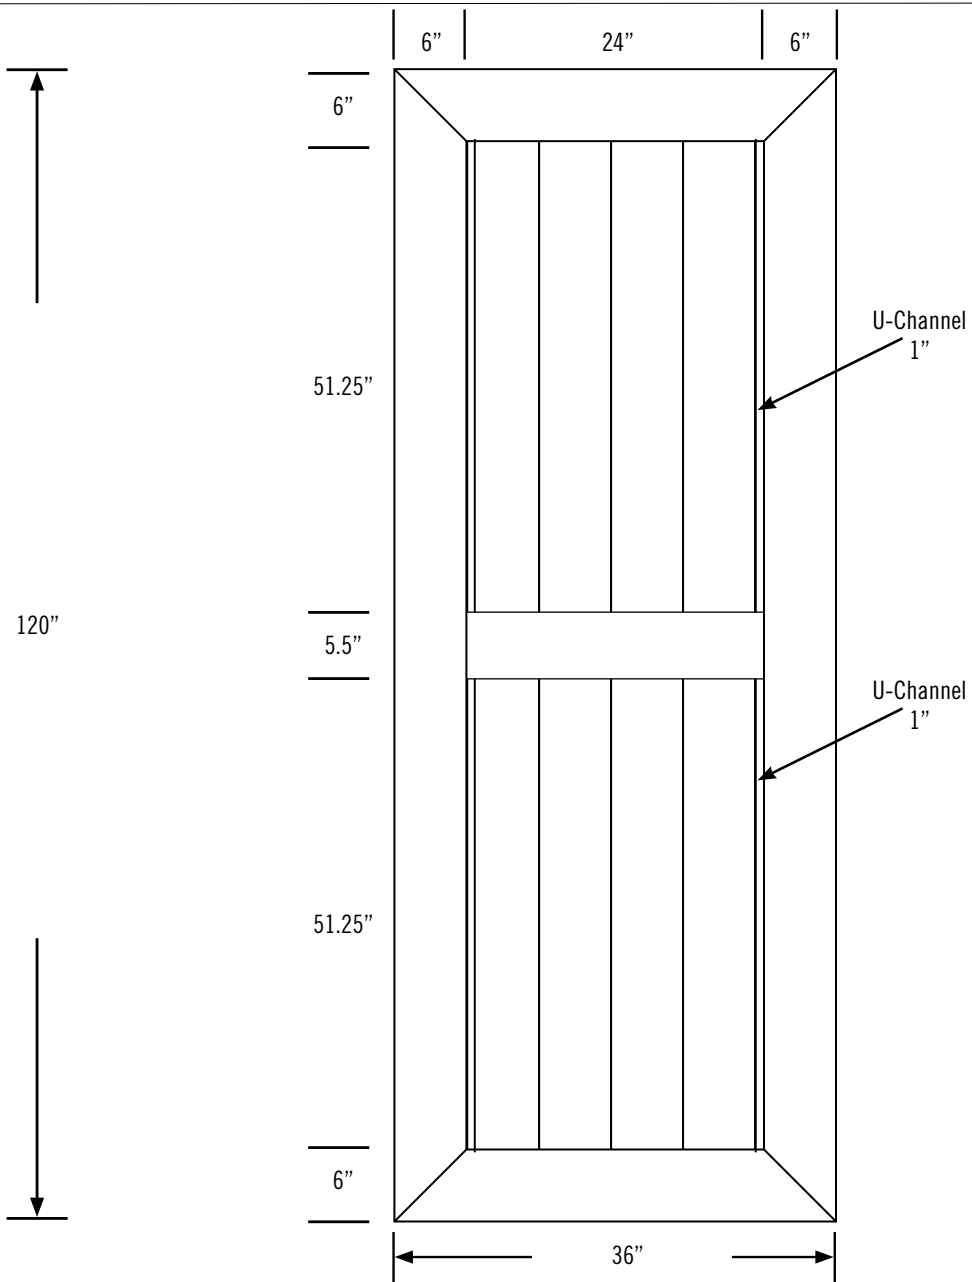

Date: 04/19/11
Customer: Master Halco - Detroit
Customer Code: MAS868
Contact: Kris Whitlow/ Heather R.
Fax:
E-mail: KWhitlow@MasterHalco.com

STYLE #

VWG300-310

DESCRIPTION

ILLUSIONS® VINYL FENCE IS ASTM F964-09 COMPLIANT