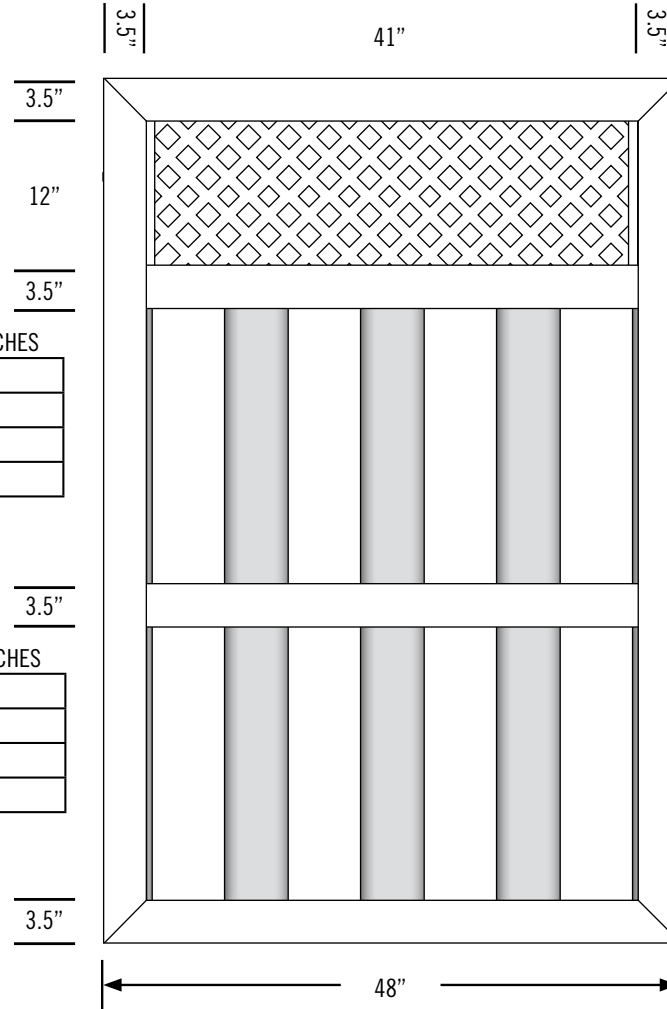

LATTICE STYLES

LATTICE EXTENDS 1.75" EACH INTO BOTH RAILS ABOVE AND BELOW. WIDTH IS AS SHOWN.

W/H	INCHES
45	60
46	72
48	96
410	120

W/H	INCHES
45	17
46	23
48	35
410	47

W/H	INCHES
45	17
46	23
48	35
410	47

FRAME	V353516-170
TOP PICKETS	1
LATTICE	VLAT1F-48D
LATTICE U-CHANNEL	VLATUF
MID-RAIL 1	V353516-170
BOARDS	V78612W-075
VINYL U-CHANNEL	
MID-RAIL 2	
BOARDS 2	
VINYL U-CHANNEL 2	
PICKET CAPS	
OTHER	
OTHER	

Date:
Customer:
Customer Code:
Contact:
Fax:
E-mail:

STYLE # **VWG210DS-45,46,48,410** DESCRIPTION

ILLUSIONS® VINYL FENCE IS ASTM F964-09 COMPLIANT

www.IllusionsFence.com

SHEET
16
SHEET 16 OF 1