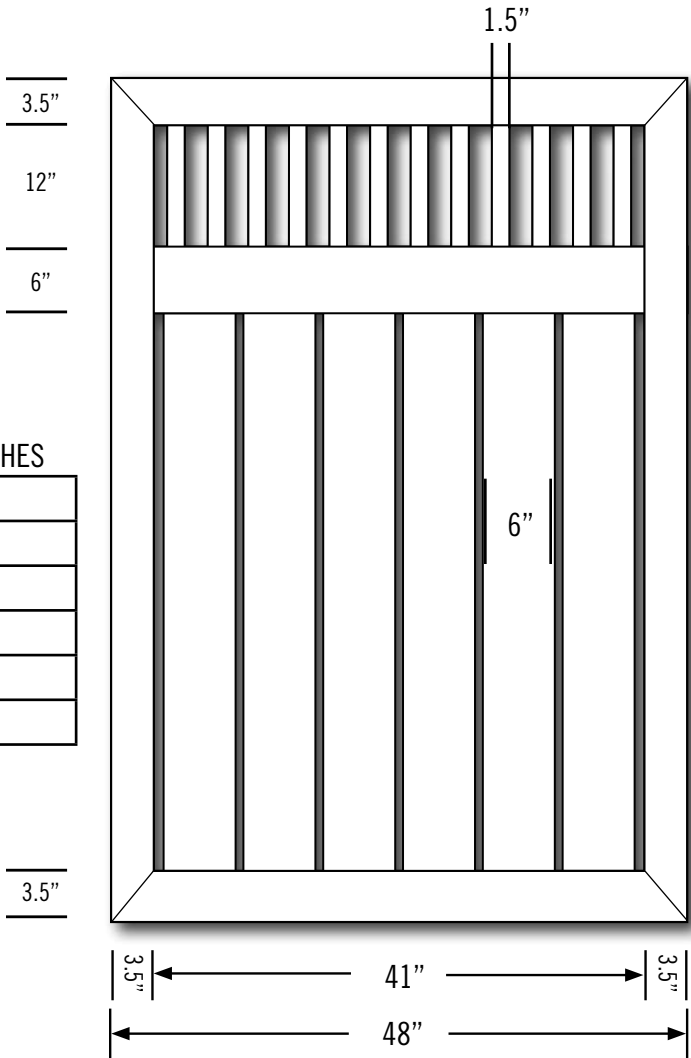

FRAME	V353516-170
1	
TOP PICKETS	V151516-080
12	
LATTICE	
LATTICE U-CHANNEL	
MID-RAIL 1	V2616W-085
1	
BOARDS	V78612W-075
6	
VINYL U-CHANNEL	
MID-RAIL 2	
BOARDS 2	
VINYL U-CHANNEL 2	
PICKET CAPS	
OTHER	
OTHER	

Date:
Customer:
Customer Code:
Contact:
Fax:
E-mail:

STYLE #
**VWG5701-43,44,45,
46,48,410**

DESCRIPTION

ILLUSIONS® VINYL FENCE IS ASTM F964-09 COMPLIANT