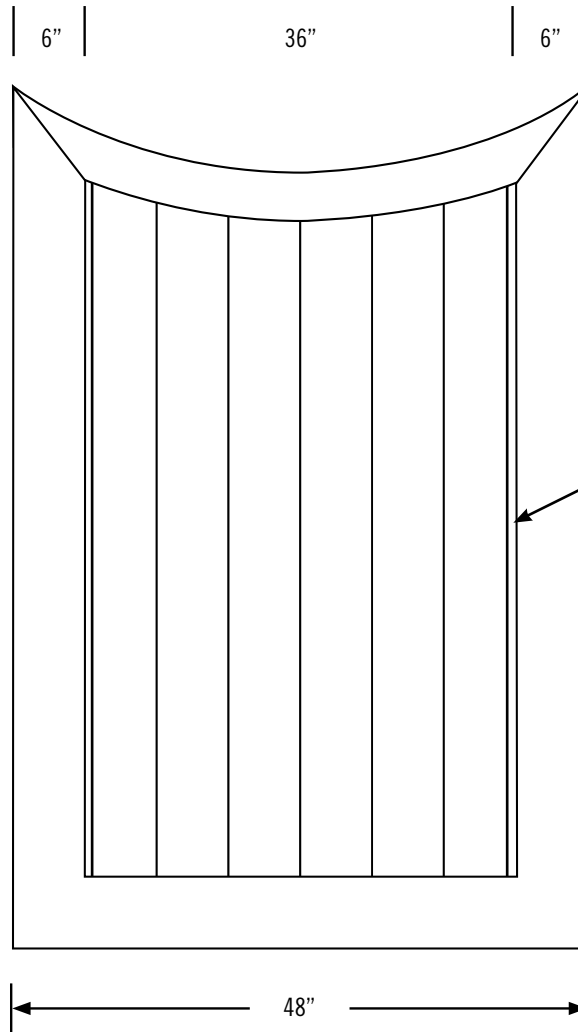

W/H	INCHES
43	36
44	48
45	60
46	72

W/H	INCHES
43	23.5
44	35.5
45	47.5
46	59.5

U-Channel
1"

FRAME	VB2358S/V2616W-085
	1
TOP PICKETS	
LATTICE	
LATTICE U-CHANNEL	
MID-RAIL 1	
BOARDS	V78616TGW-065
	6
VINYL U-CHANNEL	V7816U
	2
MID-RAIL 2	
BOARDS 2	
VINYL U-CHANNEL 2	
PICKET CAPS	
OTHER	
OTHER	

Date:
Customer:
Customer Code:
Contact:
Fax:
E-mail:

STYLE #

VBG1-
43,44,45,46,48,410

DESCRIPTION

ILLUSIONS® VINYL FENCE IS ASTM F964-09 COMPLIANT