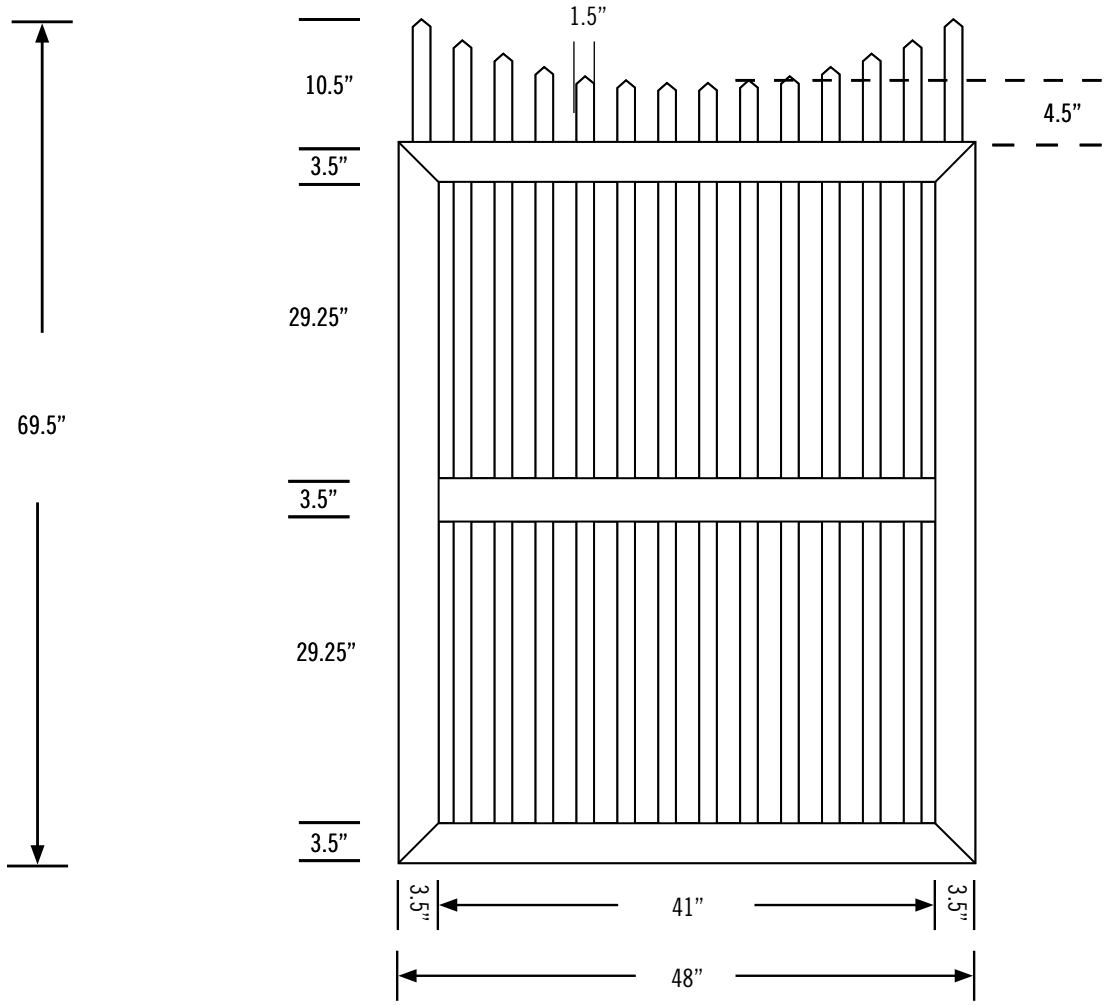

PICKET HEIGHTS FROM TOP RAIL													
10.50	9.25	8.00	6.75	5.75	4.75	4.50	4.50	4.75	5.75	6.75	8.00	9.25	10.50
1	2	3	4	5	6	7	8	9	10	11	12	13	14

FRAME	V2358-120
1	
TOP PICKETS	V151516-080
14	
LATTICE	
LATTICE U-CHANNEL	
MID-RAIL 1	V2358-120
1	
BOARDS	
VINYL U-CHANNEL	
MID-RAIL 2	
BOARDS 2	
VINYL U-CHANNEL 2	
PICKET CAPS	
OTHER	
OTHER	

Date:
Customer:
Customer Code:
Contact:
Fax:
E-mail:

STYLE #	DESCRIPTION
VWG707-46	

ILLUSIONS® VINYL FENCE IS ASTM F964-09 COMPLIANT

www.IllusionsFence.com

SHEET
55
SHEET 55 OF 1

Escalier Fence ©2010