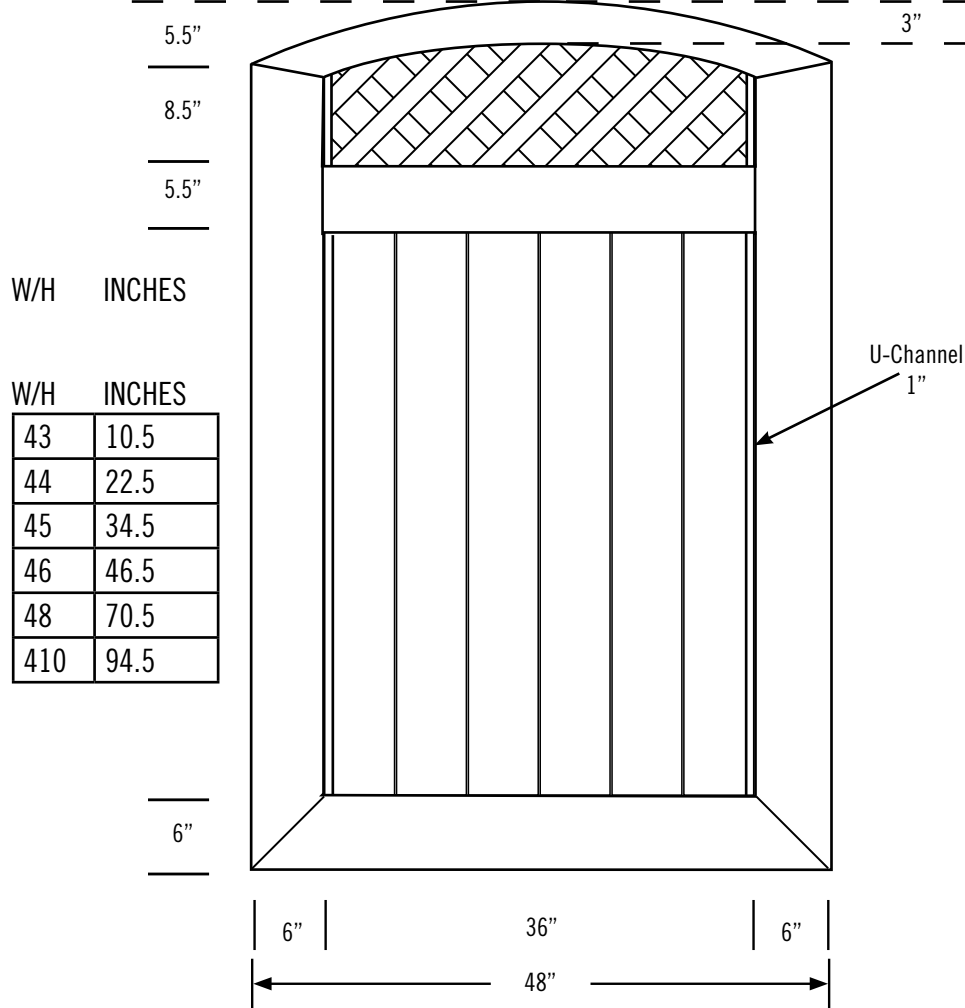

FRAME	VB2358C/V2616W-085
1	
TOP PICKETS	
LATTICE	VLAT275F-48D
1	
LATTICE U-CHANNEL	VLATUF
2	
MID-RAIL 1	V15558W-080
1	
BOARDS	V78616TGW-065
6	
VINYL U-CHANNEL	V7816U
2	
MID-RAIL 2	
BOARDS 2	
VINYL U-CHANNEL 2	
PICKET CAPS	
OTHER	
OTHER	

Date:
Customer:
Customer Code:
Contact:
Fax:
E-mail:

STYLE #

VBG4-
43,44,45,46,48,410

DESCRIPTION

ILLUSIONS® VINYL FENCE IS ASTM F964-09 COMPLIANT