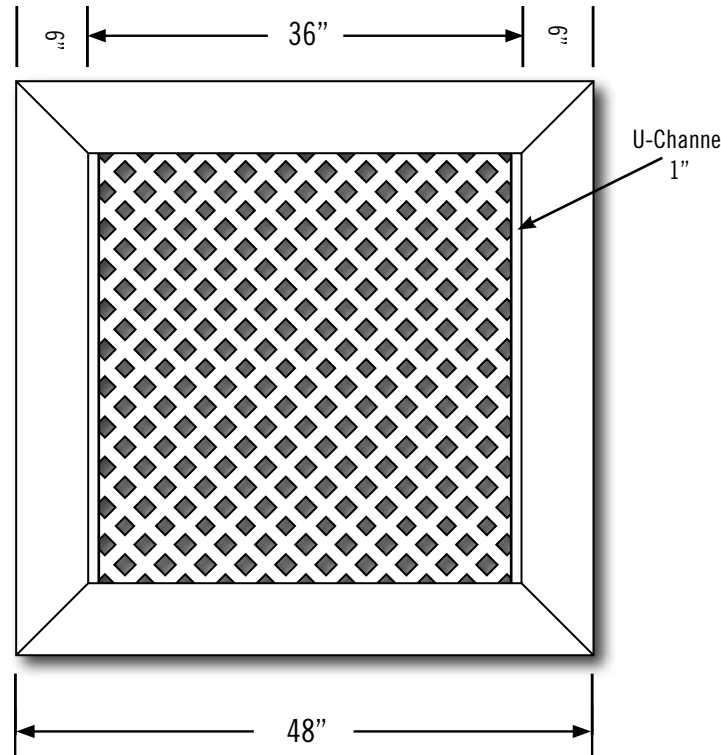

SHEET 39 OF 1

LATTICE STYLES

LATTICE EXTENDS 1.75" EACH INTO BOTH RAILS ABOVE AND BELOW. WIDTH IS AS SHOWN.

W/H	INCHES
43	36
44	48

W/H	INCHES
43	24
44	36

FRAME	V2616W-085
TOP PICKETS	1
LATTICE	VLAT1F-48D
LATTICE U-CHANNEL	VLATUF
MID-RAIL 1	2
BOARDS	
VINYL U-CHANNEL	
MID-RAIL 2	
BOARDS 2	
VINYL U-CHANNEL 2	
PICKET CAPS	
OTHER	
OTHER	