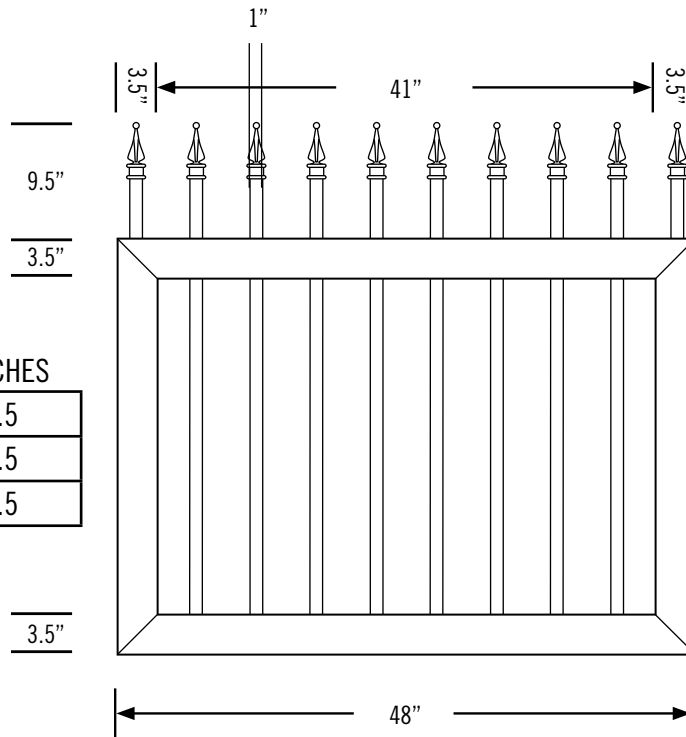

W/H	INCHES
43	36
442	42
44	48

W/H	INCHES
43	26.5
442	32.5
44	38.5

FRAME	V2358-120
1	
PICKETS	V1116-080
10	
LATTICE	
LATTICE U-CHANNEL	
MID-RAIL 1	
BOARDS	
VINYL U-CHANNEL	
MID-RAIL 2	
BOARDS 2	
VINYL U-CHANNEL 2	
PICKET CAPS	V11TF, V11RF, V11FG
10	
OTHER	
OTHER	

Date:
Customer:
Customer Code:
Contact:
Fax:
E-mail:

STYLE #

VWG101-
43,442,44,452,45

DESCRIPTION

ILLUSIONS® VINYL FENCE IS ASTM F964-09 COMPLIANT