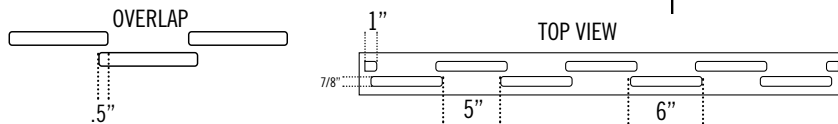

LATTICE STYLES

LATTICE EXTENDS 1.75" EACH INTO BOTH RAILS ABOVE AND BELOW. WIDTH IS AS SHOWN.

W/H	INCHES
43	36
44	48

W/H	INCHES
43	13.5
44	25.5

FRAME	V353516-170
TOP PICKETS	
LATTICE	VLAT175F-48S
LATTICE U-CHANNEL	VLATUF
MID-RAIL 1	V353516-170
BOARDS	V78612W-075
VINYL U-CHANNEL	
MID-RAIL 2	
BOARDS 2	
VINYL U-CHANNEL 2	
PICKET CAPS	
OTHER	
OTHER	

Date:
Customer:
Customer Code:
Contact:
Fax:
E-mail:

STYLE #
VWG210SQ-43,44

DESCRIPTION

ILLUSIONS® VINYL FENCE IS ASTM F964-09 COMPLIANT

www.IllusionsFence.com

SHEET
17
SHEET 17 OF 1