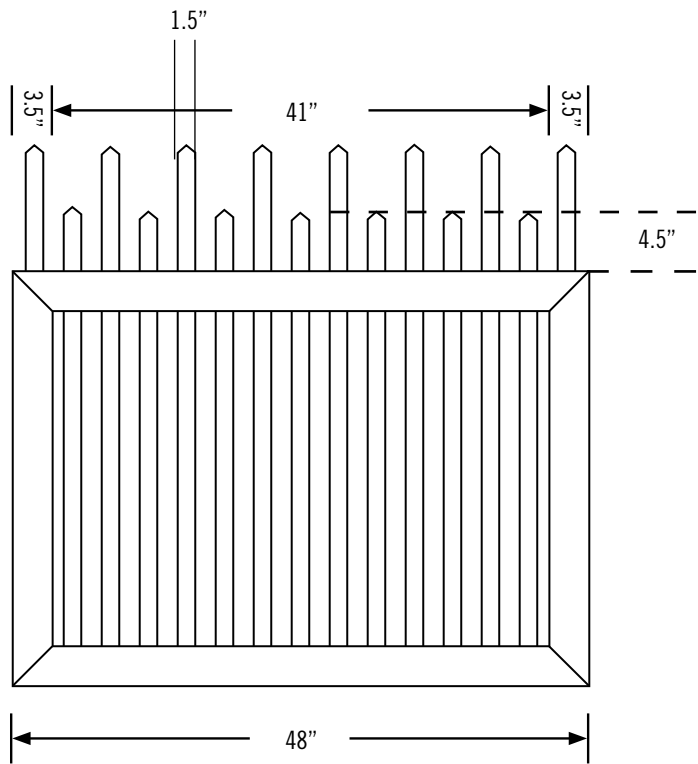

W/H	INCHES
43	33.5
442	39.5
44	45.5
45	57.5

W/H	INCHES
43	23
442	29
44	35
45	47

FRAME	V2358-120
1	
TOP PICKETS	V151516-080
15	
LATTICE	
LATTICE U-CHANNEL	
MID-RAIL 1	
BOARDS	
VINYL U-CHANNEL	
MID-RAIL 2	
BOARDS 2	
VINYL U-CHANNEL 2	
PICKET CAPS	V15PC
15	
OTHER	
OTHER	

Date:
Customer:
Customer Code:
Contact:
Fax:
E-mail:

STYLE #
VWG702-
43,442,44,45

DESCRIPTION

ILLUSIONS® VINYL FENCE IS ASTM F964-09 COMPLIANT