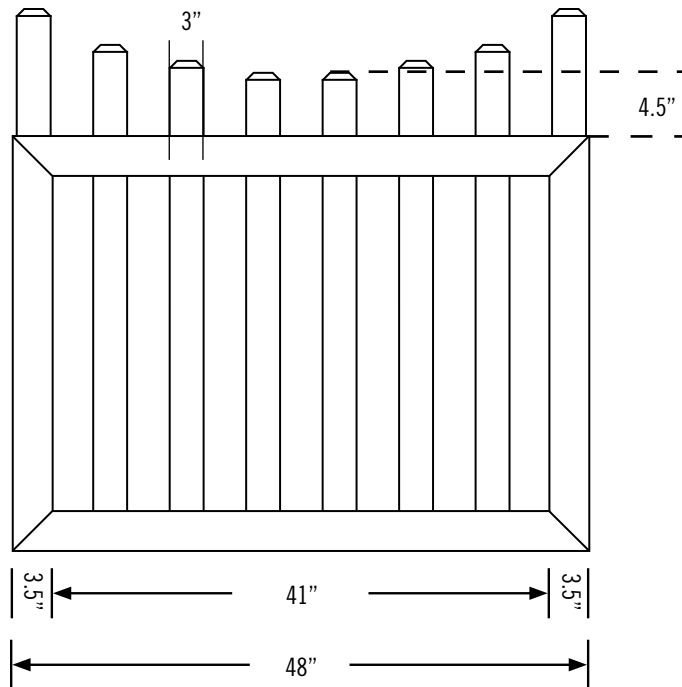

W/H	INCHES
43	33.5
442	39.5
44	45.5
45	57.5

W/H	INCHES
43	16
442	22
44	28
45	40

PICKET HEIGHTS FROM TOP RAIL							
10.5	9	6.25	4.5	4.5	6.25	9	10.5
1	2	3	4	5	6	7	8

FRAME	V2358-120
1	
V2358-120	V78316-080
8	
LATTICE	
LATTICE U-CHANNEL	
MID-RAIL 1	
BOARDS	
VINYL U-CHANNEL	
MID-RAIL 2	
BOARDS 2	
VINYL U-CHANNEL 2	
PICKET CAPS	V783DEC
8	
OTHER	
OTHER	

Date:
Customer:
Customer Code:
Contact:
Fax:
E-mail:

STYLE #
**VWG352-
43TR,442TR,4TR,5TR**

DESCRIPTION

ILLUSIONS® VINYL FENCE IS ASTM F964-09 COMPLIANT