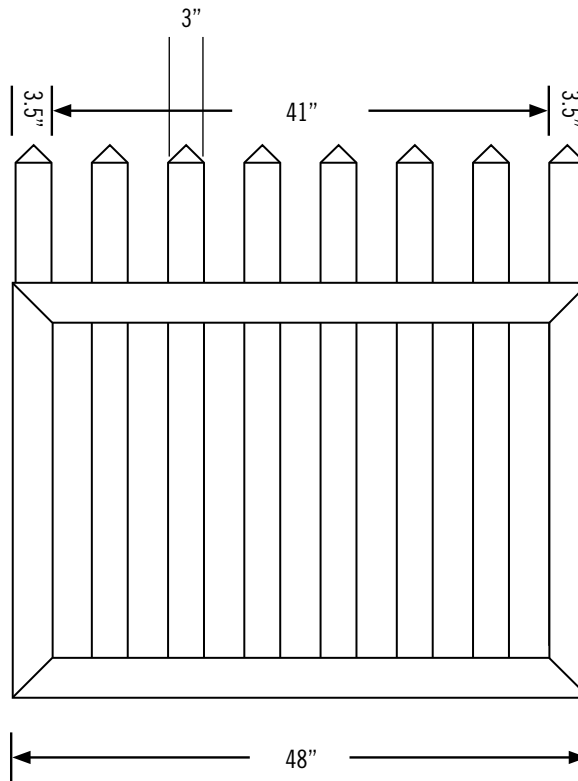

W/H	INCHES
43	33.5
442	39.5
44	45.5
45	57.5

W/H	INCHES
43	16
442	22
44	28
45	40

FRAME	V2358-120
1	
TOP PICKETS	V78316-080
8	
LATTICE	
LATTICE U-CHANNEL	
MID-RAIL 1	
BOARDS	
VINYL U-CHANNEL	
MID-RAIL 2	
BOARDS 2	
VINYL U-CHANNEL 2	
PICKET CAPS	V783PC
8	
OTHER	
OTHER	

Date:
Customer:
Customer Code:
Contact:
Fax:
E-mail:

STYLE #

**VWG401-
43TR,442TR,44TR,445TR**

DESCRIPTION

ILLUSIONS® VINYL FENCE IS ASTM F964-09 COMPLIANT