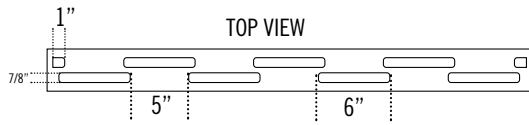

Date:
 Customer:
 Customer Code:
 Contact:
 Fax:
 E-mail:

STYLE #
VWG2706-43,44

DESCRIPTION

ILLUSIONS® VINYL FENCE IS ASTM F964-09 COMPLIANT

www.IllusionsFence.com

SHEET
23
 SHEET 23 OF 1

PICKET HEIGHTS FROM TOP RAIL													
8.50	6.50	4.50	2.50	2.50	2.50	2.50	2.50	2.50	2.50	2.50	4.50	6.50	8.50
1	2	3	4	5	6	7	8	9	10	11	12	13	14