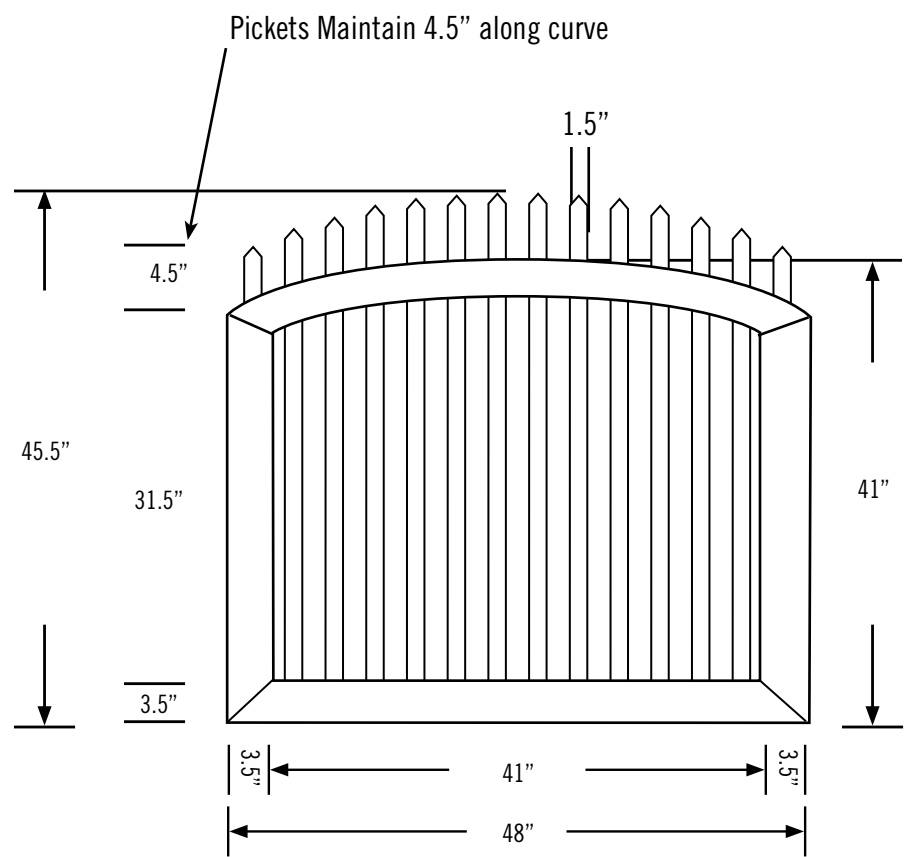

**35 Brilliant Colors
and
5 Lifelike Woodgrains
Now Available in All Styles.**

**Come and Create Your
Own Unique Fence
With the Illusions Fence
Design Center™
@
www.illusionsfence.com**

Date: 08/25/11
Customer: Master Halco - Philadelphia
Customer Code: MAS868
Contact: Eileen Wood / Lou B.
PO #: 1584638
E-mail:

STYLE #	DESCRIPTION
VBG11-44	
ILLUSIONS® VINYL FENCE IS ASTM F964-09 COMPLIANT	

SHEET
116
SHEET 116

Eminent Fence ©2010