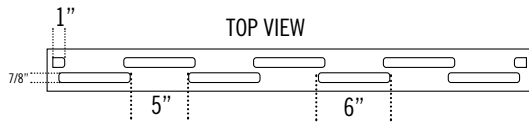

↑

W/H	INCHES
45	60
46	72
48	96
410	120

W/H	INCHES
45	18.75
46	24.75
48	36.75
410	48.75

W/H	INCHES
45	18.75
46	24.75
48	36.75
410	48.75

FRAME	V353516-170
1	
TOP PICKETS	V151516-080
14	
LATTICE	
LATTICE U-CHANNEL	
MID-RAIL 1	V353516-170
2	
BOARDS	V78612W-075
9	
VINYL U-CHANNEL	
MID-RAIL 2	
BOARDS 2	
VINYL U-CHANNEL 2	
PICKET CAPS	V15PC
14	
OTHER	
OTHER	

Date:
Customer:
Customer Code:
Contact:
Fax:
E-mail:

STYLE #
VWG2700-
45,46,48,410

DESCRIPTION

ILLUSIONS® VINYL FENCE IS ASTM F964-09 COMPLIANT

www.IllusionsFence.com

SHEET
20
SHEET 20 OF 1