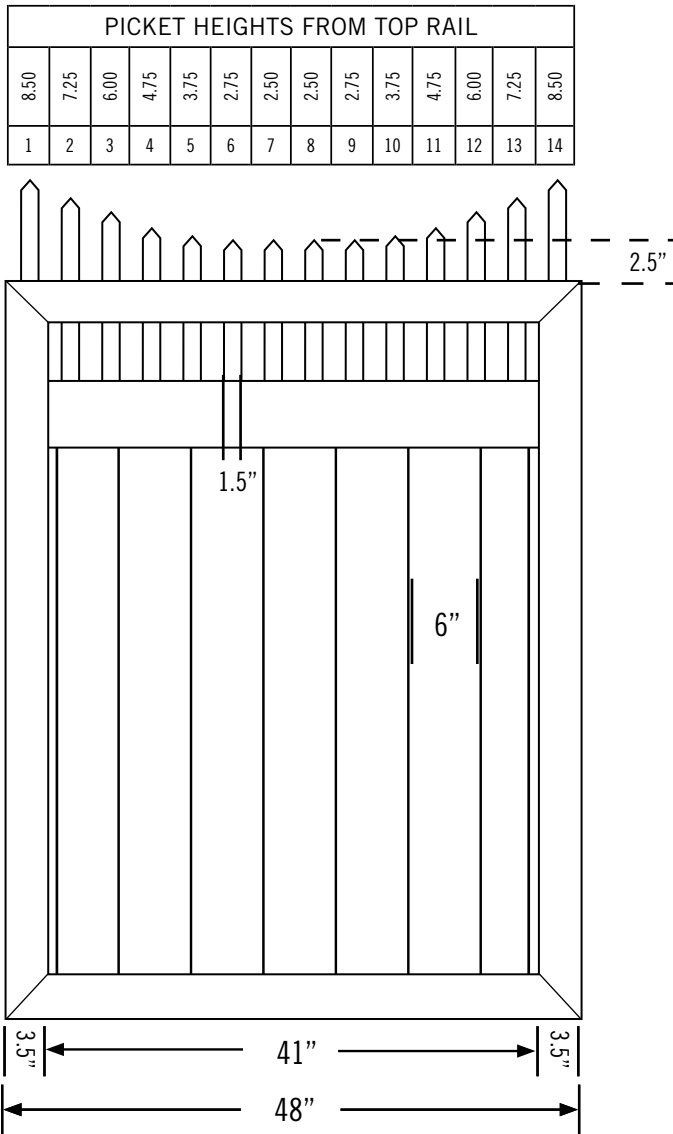

W/H	INCHES
43	34
44	46
45	58
46	70
48	94
410	118

W/H	INCHES
43	8.5
44	20.5
45	32.5
46	44.5
48	68.5
410	97.5

FRAME	V353516-175
1	
TOP PICKETS	V151516-080
14	
LATTICE	
LATTICE U-CHANNEL	
MID-RAIL 1	V2616W-085
1	
BOARDS	V78616TGW-065
7	
VINYL U-CHANNEL	V7816U
2	
MID-RAIL 2	
BOARDS 2	
VINYL U-CHANNEL 2	
PICKET CAPS	V15PC
14	
OTHER	
OTHER	

Date:
Customer:
Customer Code:
Contact:
Fax:
E-mail:

STYLE #

**VWG3707-43, 44, 45,
46, 48, 410**

DESCRIPTION

ILLUSIONS® VINYL FENCE IS ASTM F964-09 COMPLIANT