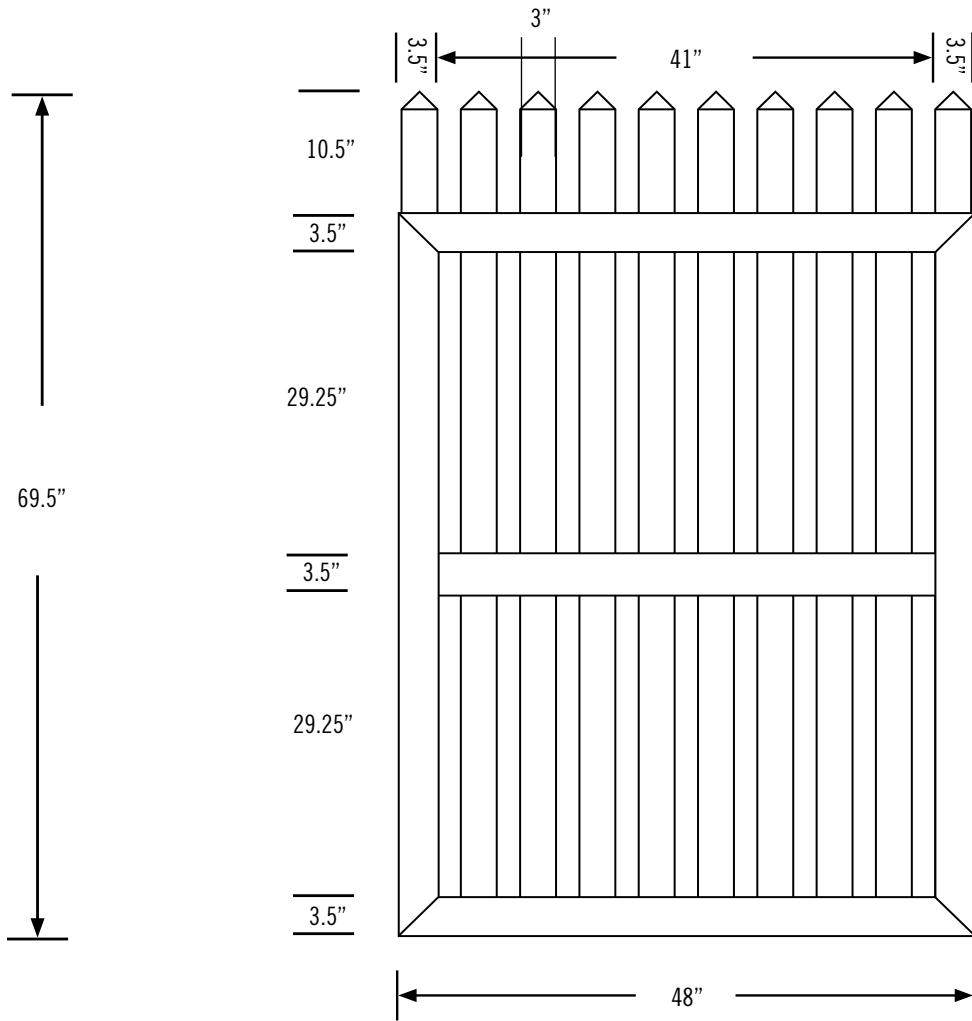

Date:
 Customer:
 Customer Code:
 Contact:
 Fax:
 E-mail:

STYLE #
**VWG401R-
 43TR,442TR,4TR,5TR**

DESCRIPTION

ILLUSIONS® VINYL FENCE IS ASTM F964-09 COMPLIANT

www.IllusionsFence.com

SHEET
76
 SHEET 76 OF 1