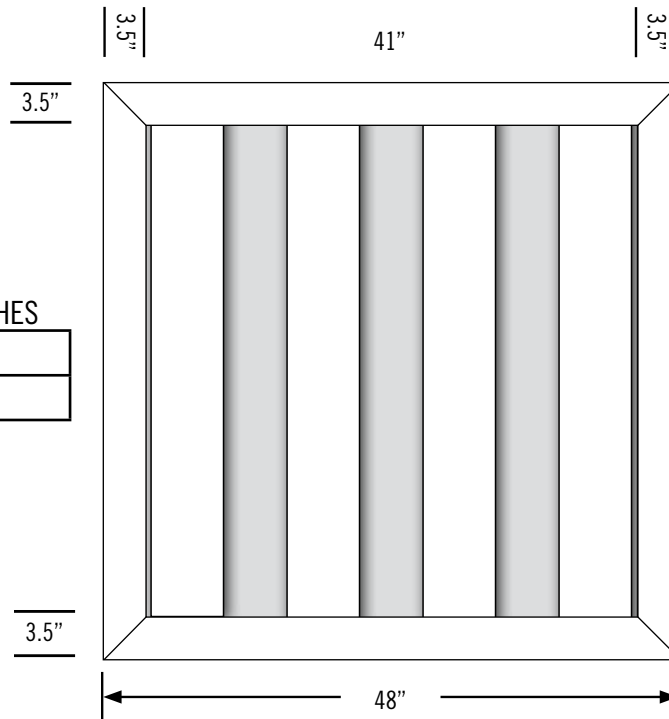

W/H	INCHES
43	36
44	48

W/H	INCHES
43	29
44	41

FRAME	V353516-170
TOP PICKETS	1
LATTICE	
LATTICE U-CHANNEL	
MID-RAIL 1	
BOARDS	V78612W-075
VINYL U-CHANNEL	9
MID-RAIL 2	
BOARDS 2	
VINYL U-CHANNEL 2	
PICKET CAPS	
OTHER	
OTHER	

Date:
Customer:
Customer Code:
Contact:
Fax:
E-mail:

STYLE #
VWG210-43,44

DESCRIPTION

ILLUSIONS® VINYL FENCE IS ASTM F964-09 COMPLIANT