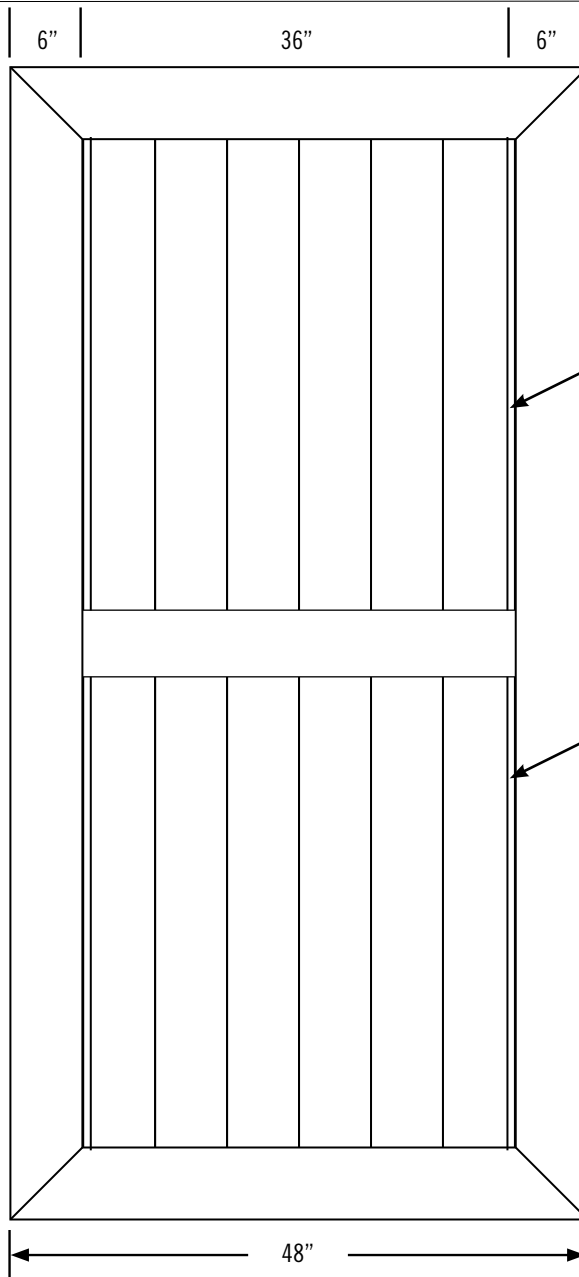

W/H	INCHES
48	96
410	120

W/H	INCHES
48	39.25
410	51.25

W/H	INCHES
48	39.25
410	51.25

FRAME	1	V2616W-085
TOP PICKETS		
LATTICE		
LATTICE U-CHANNEL		
MID-RAIL 1	1	V15558W-080
BOARDS	6	V78616TGW-065
VINYL U-CHANNEL	2	V7816U
MID-RAIL 2		
BOARDS 2	6	V7816TGW-065
VINYL U-CHANNEL 2	2	V7816U
PICKET CAPS		
OTHER		
OTHER		

Date:
Customer:
Customer Code:
Contact:
Fax:
E-mail:

STYLE #
VWG300-48, 410

DESCRIPTION

ILLUSIONS® VINYL FENCE IS ASTM F964-09 COMPLIANT