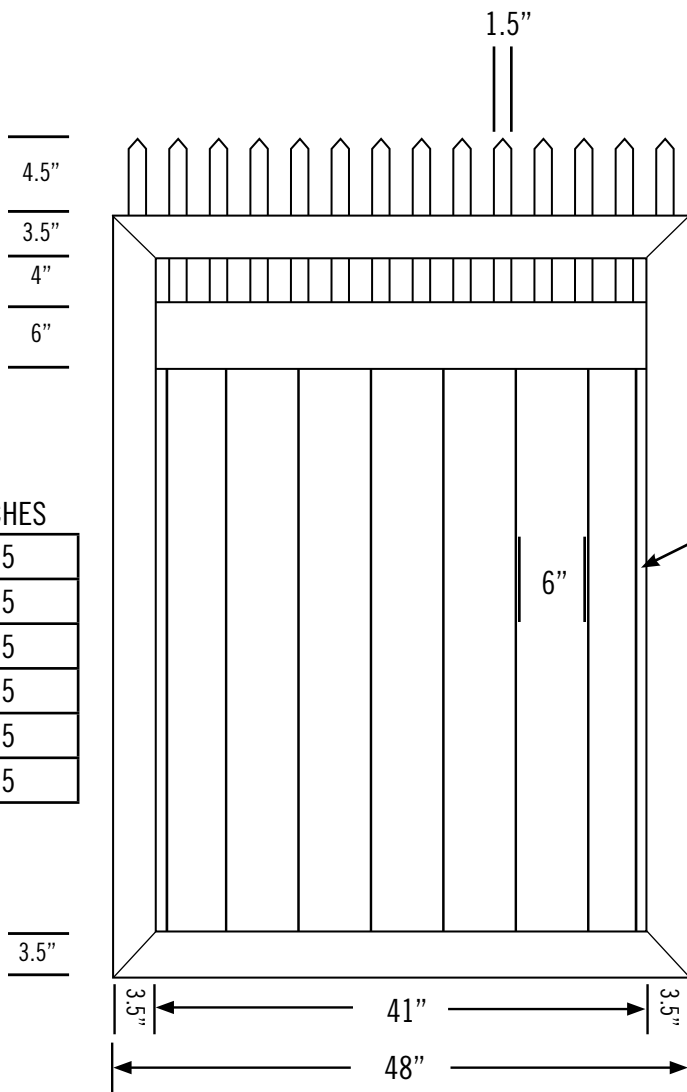

W/H	INCHES
43	34
44	46
45	58
46	70
48	94
410	118

W/H	INCHES
43	12.5
44	24.5
45	36.5
46	48.5
48	72.5
410	96.5

FRAME	V353516-175
1	
TOP PICKETS	V151516-080
14	
LATTICE	
LATTICE U-CHANNEL	
MID-RAIL 1	V2616W-085
1	
BOARDS	V78616TGW-065
7	
VINYL U-CHANNEL	V7816U
2	
MID-RAIL 2	
BOARDS 2	
VINYL U-CHANNEL 2	
PICKET CAPS	V15PC
14	
OTHER	
OTHER	

Date:
Customer:
Customer Code:
Contact:
Fax:
E-mail:

STYLE #

**VWG3700-43, 44, 45,
46, 48, 410**

DESCRIPTION

ILLUSIONS® VINYL FENCE IS ASTM F964-09 COMPLIANT