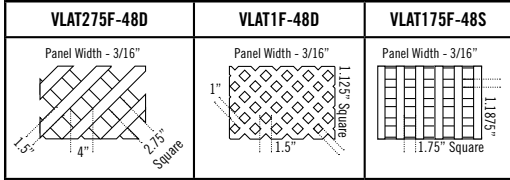

LATTICE STYLES

LATTICE EXTENDS 1.75" EACH INTO BOTH RAILS ABOVE AND BELOW. WIDTH IS AS SHOWN.

W/H	INCHES
43	36
44	48
45	60
46	72
48	96
410	120

W/H	INCHES
43	10.5
44	22.5
45	34.5
46	46.5
48	69.5
120	93.5

FRAME	V2616W-085
TOP PICKETS	1
LATTICE	VLAT275F-48D
LATTICE U-CHANNEL	V15558W-080
MID-RAIL 1	
BOARDS	V78612W-075
VINYL U-CHANNEL	
MID-RAIL 2	
BOARDS 2	
VINYL U-CHANNEL 2	
PICKET CAPS	
OTHER	
OTHER	