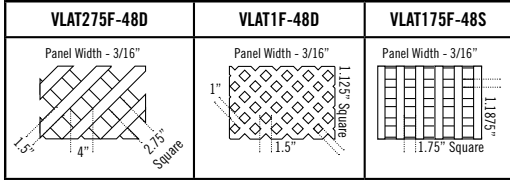

Date:
 Customer:
 Customer Code:
 Contact:
 Fax:
 E-mail:

STYLE #
VWG210-
45,46,48,410

DESCRIPTION

ILLUSIONS® VINYL FENCE IS ASTM F964-09 COMPLIANT

www.IllusionsFence.com

SHEET
12
 SHEET 12 OF 1

LATTICE STYLES