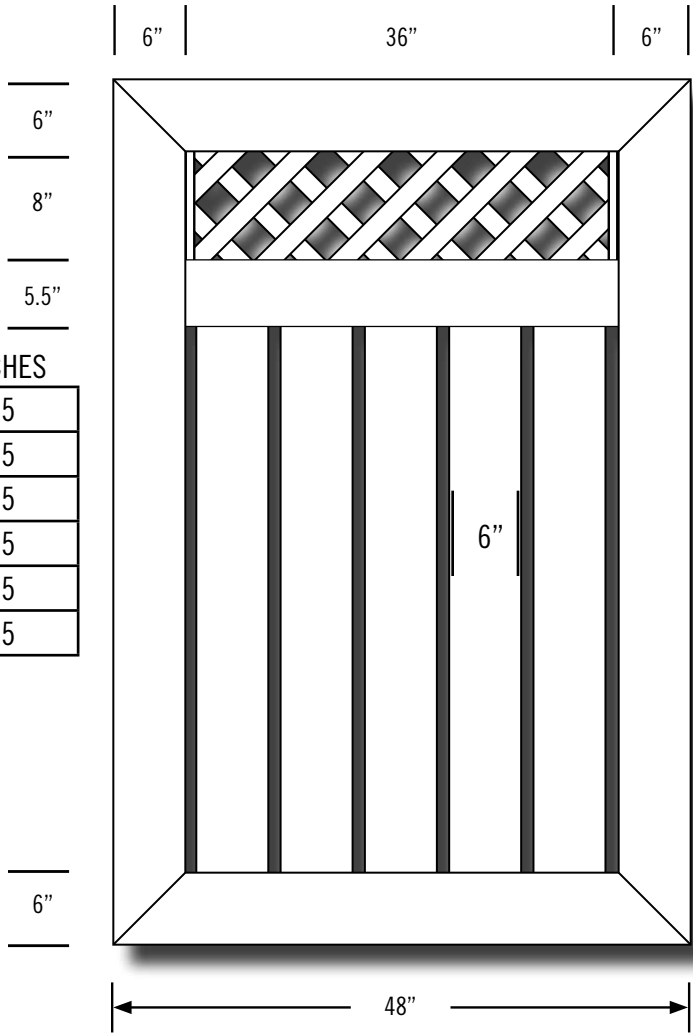

FRAME	V2616W-085
TOP PICKETS	1
LATTICE	VLAT275F-48D
LATTICE U-CHANNEL	V15558W-080
MID-RAIL 1	
BOARDS	V78612W-075
VINYL U-CHANNEL	
MID-RAIL 2	
BOARDS 2	
VINYL U-CHANNEL 2	
PICKET CAPS	
OTHER	
OTHER	

Date:
Customer:
Customer Code:
Contact:
Fax:
E-mail:

STYLE #	DESCRIPTION
VWG5215D-43,44,45, 46,48,410	

ILLUSIONS® VINYL FENCE IS ASTM F964-09 COMPLIANT