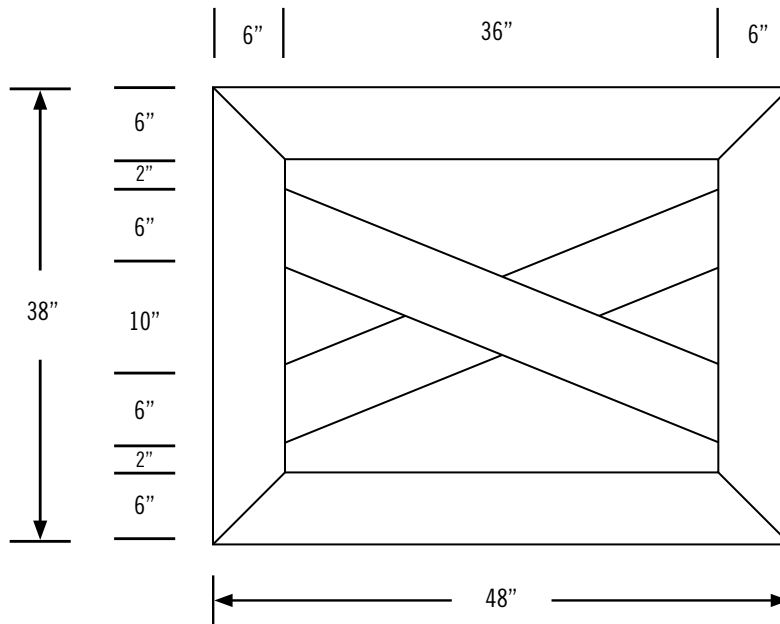

STYLE #

VDRG43

DESCRIPTION

ILLUSIONS® VINYL FENCE IS ASTM F964-09 COMPLIANT

www.IllusionsFence.com

SHEET

94

SHEET 94 OF 1