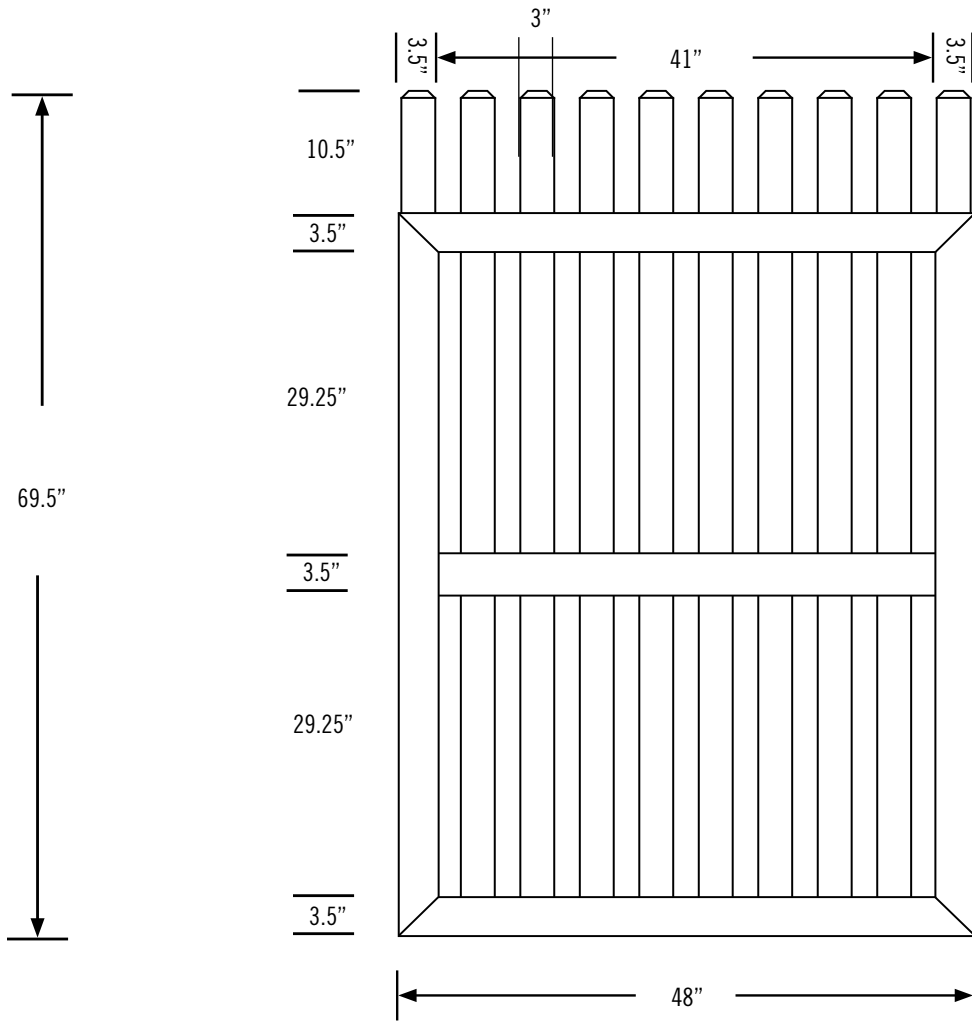

STYLE #
**VWG350R-
 43TR,442TR,4TR,5TR**

DESCRIPTION

ILLUSIONS® VINYL FENCE IS ASTM F964-09 COMPLIANT

www.IllusionsFence.com

SHEET
74
 SHEET 74 OF 1

FRAME	V2358-120
1	
V2358-120	V78316-080
10	
LATTICE	
LATTICE U-CHANNEL	
MID-RAIL 1	V2358-120
BOARDS	
VINYL U-CHANNEL	
MID-RAIL 2	
BOARDS 2	
VINYL U-CHANNEL 2	
PICKET CAPS	V783DEC
10	
OTHER	
OTHER	