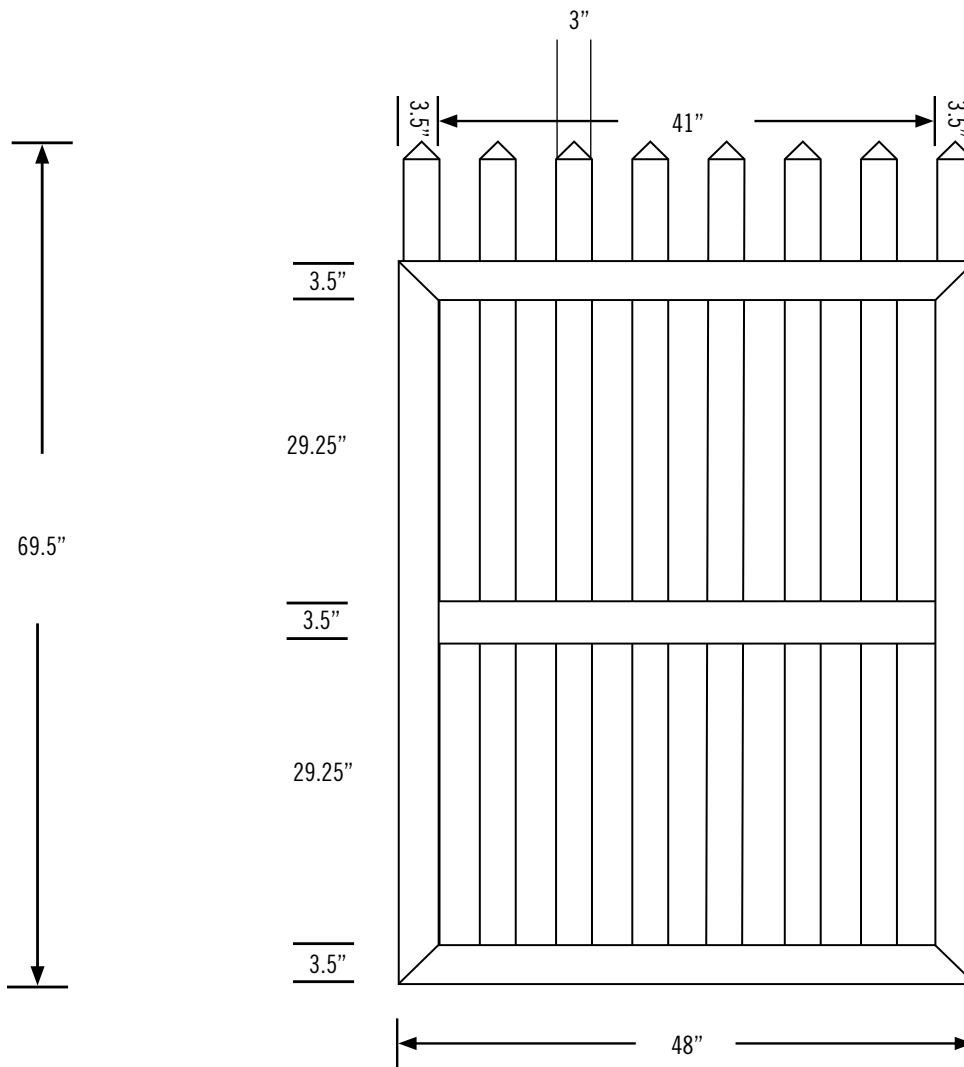

FRAME	V2358-120
1	
TOP PICKETS	V78316-080
8	
LATTICE	
LATTICE U-CHANNEL	
MID-RAIL 1	V2358-120
1	
BOARDS	
VINYL U-CHANNEL	
MID-RAIL 2	
BOARDS 2	
VINYL U-CHANNEL 2	
PICKET CAPS	V783PC
8	
OTHER	
OTHER	

Date:
Customer:
Customer Code:
Contact:
Fax:
E-mail:

STYLE #

VWG401-46TR

DESCRIPTION

ILLUSIONS® VINYL FENCE IS ASTM F964-09 COMPLIANT