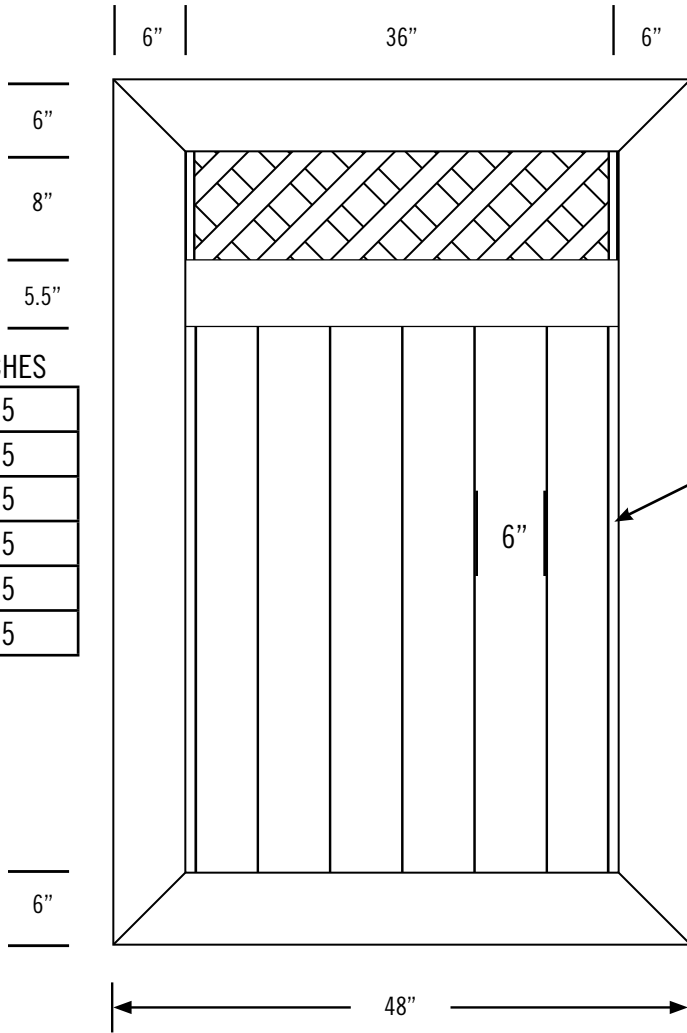

FRAME	1	V2616W-085
TOP PICKETS		
LATTICE	1	VLAT275F-48D
LATTICE U-CHANNEL	2	VLATUF
MID-RAIL 1	1	V15558W-080
BOARDS	6	V78616TGW-065
VINYL U-CHANNEL	2	V7816U
MID-RAIL 2		
BOARDS 2		
VINYL U-CHANNEL 2		
PICKET CAPS		
OTHER		
OTHER		

Date:
Customer:
Customer Code:
Contact:
Fax:
E-mail:

STYLE #	DESCRIPTION
VWG3215D-43, 44, 45, 46, 48, 410	

ILLUSIONS® VINYL FENCE IS ASTM F964-09 COMPLIANT