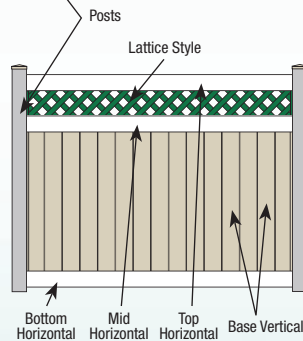

Mix-n-Match™ Choices.

Any piece, any color*.

VWG3707

VWG3215D

VWG300

- TOP HORIZONTAL
- LATTICE STYLE
- MID HORIZONTAL
- BASE VERTICAL
- SIDE VERTICAL
- BOTTOM HORIZONTAL

- PICKET CAP
- PICKET
- TOP HORIZONTAL
- MID HORIZONTAL
- SIDE VERTICAL
- U-CHANNEL
- BOTTOM HORIZONTAL

- PICKET CAP
- PICKETS
- TOP HORIZONTAL
- SIDE VERTICAL
- BOTTOM HORIZONTAL

www.IllusionsFence.com

Professional Fence Dealer

ILLUSIONS GATES 0710 ILLUSIONS FENCE ©2010

*See samples for actual colors. Eastern Green only available in lattice.