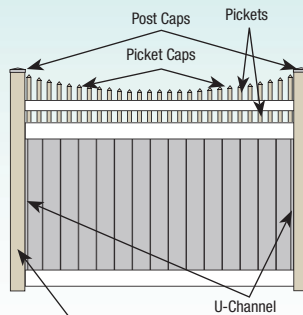

Mix-n-Match™ Choices.

Any piece, any color*.

VWG3707

VWG3215D

VWG300

- TOP HORIZONTAL
- LATTICE STYLE
- MID HORIZONTAL
- BASE VERTICAL
- SIDE VERTICAL
- BOTTOM HORIZONTAL

- PICKET CAP
- PICKET
- TOP HORIZONTAL
- MID HORIZONTAL
- SIDE VERTICAL
- U-CHANNEL
- BOTTOM HORIZONTAL

- PICKET CAP
- PICKETS
- TOP HORIZONTAL
- SIDE VERTICAL
- BOTTOM HORIZONTAL

www.IllusionsFence.com

Professional Fence Dealer

ILLUSIONS GATES 0710 ILLUSIONS FENCE ©2010

*See samples for actual colors. Eastern Green only available in lattice.