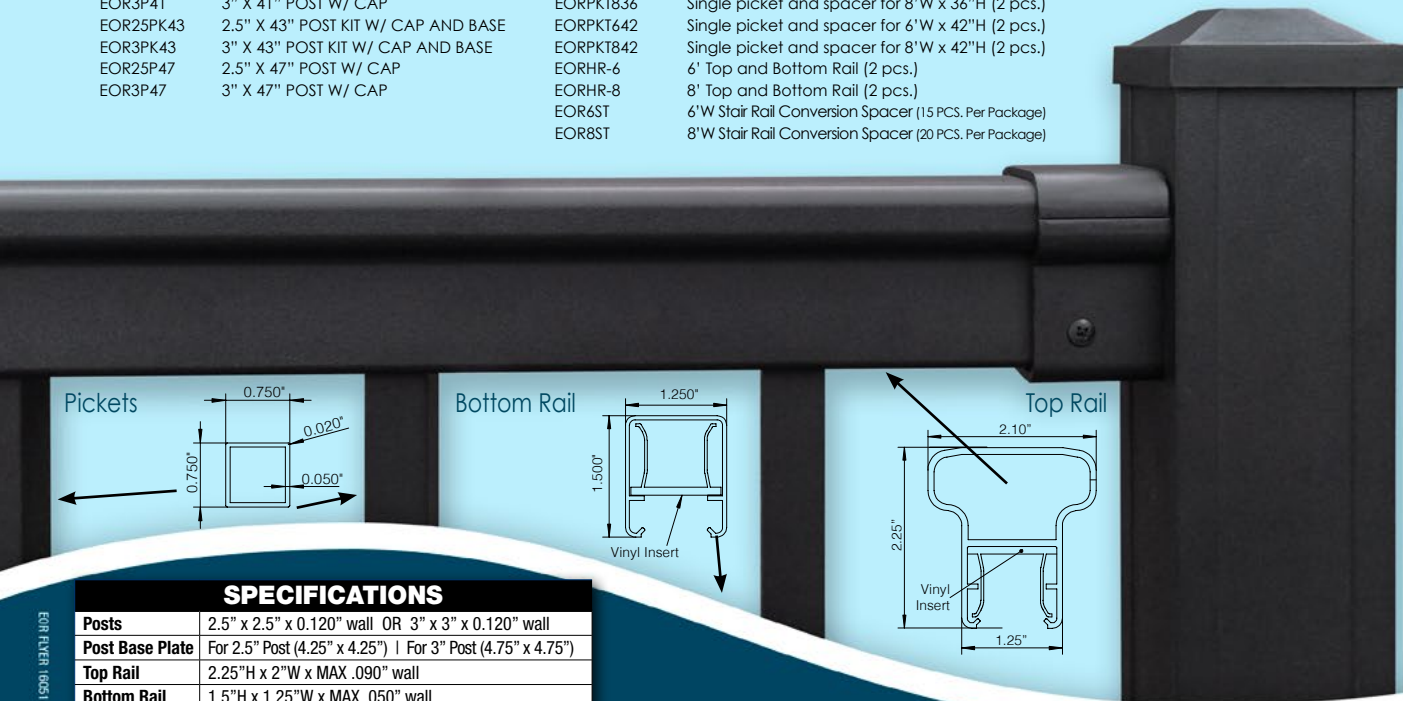

SIMPLE ORDERING SYSTEM - ALL YOU NEED IS RIGHT HERE!

SECTIONS

ITEM NO.	DESCRIPTION
EOR6-36	36"H X 6'W EO RAILING SECTION
EOR8-36	36"H X 8'W EO RAILING SECTION
EOR6-42	42"H X 6'W EO RAILING SECTION
EOR8-42	42"H X 8'W EO RAILING SECTION

SPECIFICATIONS

Posts	2.5" x 2.5" x 0.120" wall OR 3" x 3" x 0.120" wall
Post Base Plate	For 2.5" Post (4.25" x 4.25") For 3" Post (4.75" x 4.75")
Top Rail	2.25"H x 2"W x MAX .090" wall
Bottom Rail	1.5"H x 1.25"W x MAX .050" wall
Pickets	.75" x .75" square x .050" wall
Picket Spacing	3.86" MAX
Heights	36" and 42"
Color	Matte Finish Black