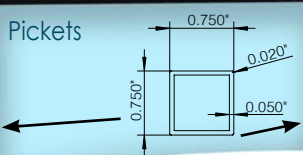

SPECIFICATIONS

Posts	2.5" x 2.5" x 0.120" wall OR 3" x 3" x 0.120" wall
Post Base Plate	For 2.5" Post (4.25" x 4.25") | For 3" Post (4.75" x 4.75")
Top Rail	2.25"H x 2"W x MAX .090" wall
Bottom Rail	1.5"H x 1.25"W x MAX .050" wall
Pickets	.75" x .75" square x .050" wall
Picket Spacing	3.86" MAX
Heights	36" and 42"
Color	Matte Finish Black

MATERIALS

Posts, Rails, Pickets	6061 T6 Aluminum Alloy
Finish	DuPont Powder Coating

800-339-3362

www.EasternOrnamentalRailing.com