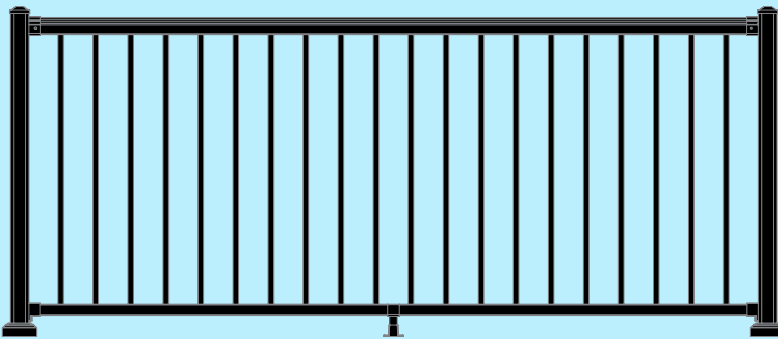

There's a new railing in town!

The Amazing NEW Eastern Ornamental Railing
from the company that brought you
Eastern Ornamental Fence.

- Available in 36" and 42" Heights •
- Available in 6' & 8' Widths •
- In Accordance to ICC-ES AC273 •
 - Flat Matte Finish •
 - 3/4" Pickets •
 - Highly Rackable •
- 2.5" & 3" Posts Available •
 - Easy Bracket Install •
- Available for QuickShip Delivery •

800-339-3362
www.EasternOrnamentalRailing.com

Eastern
**Ornamental
RAILING**
www.EasternOrnamentalRailing.com

- Available in 36" and 42" Heights
- Available in 6' & 8' Widths
(Measured Inside Post to Inside Post)
- Flat Matte Finish
- 3/4" Pickets
- Highly Rackable
- 2.5" or 3" Posts Available
- Easy Self Aligning Brackets
- Limited Lifetime Warranty
- Available for **QuickShip** Delivery
- Performance Engineered and Tested to ICC Standards