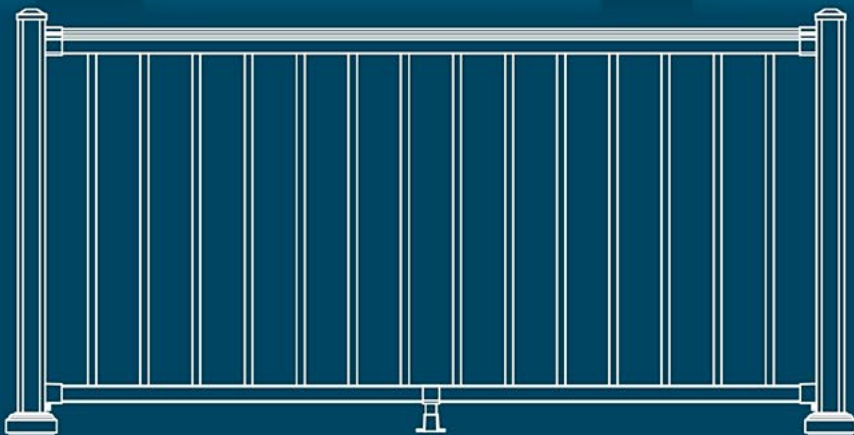

There's a new railing in town!

The Amazing NEW Eastern Ornamental Railing
from the company that brought you
Eastern Ornamental Fence.

- Available in 36" and 42" Heights •
- Available in 6' & 8' Widths •
- In Accordance to ICC-ES AC273 •
 - Flat Matte Finish •
 - 3/4" Pickets •
 - Highly Rackable •
- 2.5" & 3" Posts Available •
 - Easy Bracket Install •
- Available for QuickShip Delivery •

800-339-3362
www.EasternOrnamentalRailing.com

Eastern
**Ornamental
RAILING**
www.EasternOrnamentalRailing.com

- Available in 36" and 42" Heights
- Available in 6' & 8' Widths
(Measured Inside Post to Inside Post)
- Flat Matte Finish
- 3/4" Pickets
- Highly Rackable
- 2.5" or 3" Posts Available
- Easy Self Aligning Brackets
- Limited Lifetime Warranty
- Available for **QuickShip** Delivery
- Performance Engineered and Tested to ICC Standards