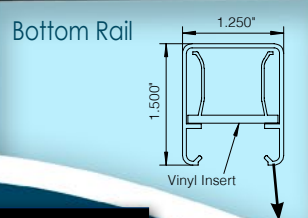

800-339-3362
www.EasternOrnamentalRailing.com

Eastern
**Ornamental
RAILING**
www.EasternOrnamentalRailing.com

- Available in 36" and 42" Heights
- Available in 6' & 8' Widths
(Measured Inside Post to Inside Post)
- Flat Matte Finish
- 3/4" Pickets
- Highly Rackable
- 2.5" or 3" Posts Available
- Easy Self Aligning Brackets
- Limited Lifetime Warranty
- Available for **QuickShip** Delivery
- Performance Engineered and Tested to ICC Standards

SIMPLE ORDERING SYSTEM - ALL YOU NEED IS RIGHT HERE!

SECTIONS

ITEM NO.	DESCRIPTION
EOR6-36	36"H X 6'W EO RAILING SECTION
EOR8-36	36"H X 8'W EO RAILING SECTION
EOR6-42	42"H X 6'W EO RAILING SECTION
EOR8-42	42"H X 8'W EO RAILING SECTION

SPECIFICATIONS

Posts	2.5" x 2.5" x 0.120" wall OR 3" x 3" x 0.120" wall
Post Base Plate	For 2.5" Post (4.25" x 4.25") For 3" Post (4.75" x 4.75")
Top Rail	2.25"H x 2"W x MAX .090" wall
Bottom Rail	1.5"H x 1.25"W x MAX .050" wall
Pickets	.75" x .75" square x .050" wall
Picket Spacing	3.86" MAX
Heights	36" and 42"
Color	Matte Finish Black