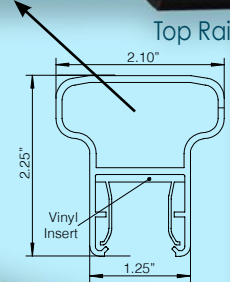

800-339-3362
www.EasternOrnamentalRailing.com

Eastern
**Ornamental
RAILING**
www.EasternOrnamentalRailing.com

- Available in 36" and 42" Heights
- Available in 6' & 8' Widths
(Measured Inside Post to Inside Post)
- Flat Matte Finish
- 3/4" Pickets
- Highly Rackable
- 2.5" or 3" Posts Available
- Easy Self Aligning Brackets
- Limited Lifetime Warranty
- Available for **QuickShip** Delivery
- Performance Engineered and Tested to ICC Standards

SIMPLE ORDERING SYSTEM - ALL YOU NEED IS RIGHT HERE!

SECTIONS

ITEM NO.	DESCRIPTION
EOR6-36	36"H X 6'W EO RAILING SECTION
EOR8-36	36"H X 8'W EO RAILING SECTION
EOR6-42	42"H X 6'W EO RAILING SECTION
EOR8-42	42"H X 8'W EO RAILING SECTION

POST KITS

EOR25PK37	2.5" X 37" POST KIT W/ CAP AND BASE
EOR25P41	2.5" X 41" POST W/ CAP
EOR3PK37	3" X 37" POST KIT W/ CAP AND BASE
EOR3P41	3" X 41" POST W/ CAP
EOR25PK43	2.5" X 43" POST KIT W/ CAP AND BASE
EOR3PK43	3" X 43" POST KIT W/ CAP AND BASE
EOR25P47	2.5" X 47" POST W/ CAP
EOR3P47	3" X 47" POST W/ CAP

SPECIFICATIONS

Posts	2.5" x 2.5" x 0.120" wall OR 3" x 3" x 0.120" wall
Post Base Plate	For 2.5" Post (4.25" x 4.25") For 3" Post (4.75" x 4.75")
Top Rail	2.25"H x 2"W x MAX .090" wall
Bottom Rail	1.5"H x 1.25"W x MAX .050" wall
Pickets	.75" x .75" square x .050" wall
Picket Spacing	3.86" MAX
Heights	36" and 42"
Color	Matte Finish Black