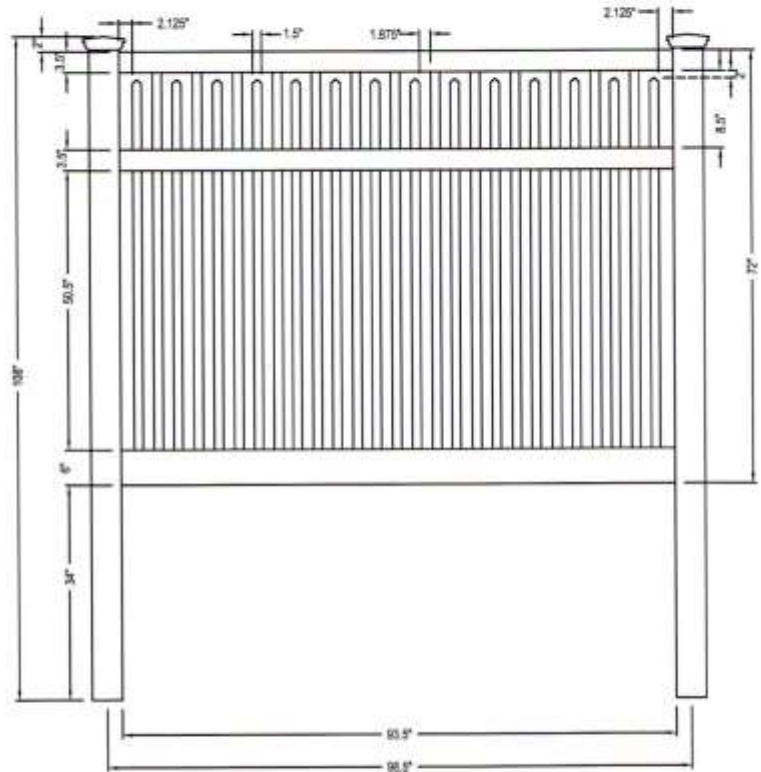

☒ SELECT DESIRED POST OPTIONS:

- ☐ 5" X 5" - .140 WALL
- ☐ 5" X 5" H.D. - .250 WALL
- ☐ MAJESTIC™ 8" X 8" - .250 WALL

FRONT ELEVATION

NOTES:

1. ALL ILLUSIONS VINYL FENCES ARE ASTM F964-09 COMPLIANT
2. AVAILABLE IN GRAND ILLUSIONS COLOR SPECTRUM (35 COLORS) AND GRAND ILLUSIONS VINYL WOODBOND (5 AUTHENTIC WOODGRAINS)
3. INCLUDES METAL REINFORCEMENT BOTTOM RAIL

V705-6

6" H X 8" W CLASSIC VICTORIAN FRAMED STAGGERED PICKET FENCE

ALL STYLES AVAILABLE IN GRAND ILLUSIONS 35 COLORS AND 5 AUTHENTIC WOODGRAINS