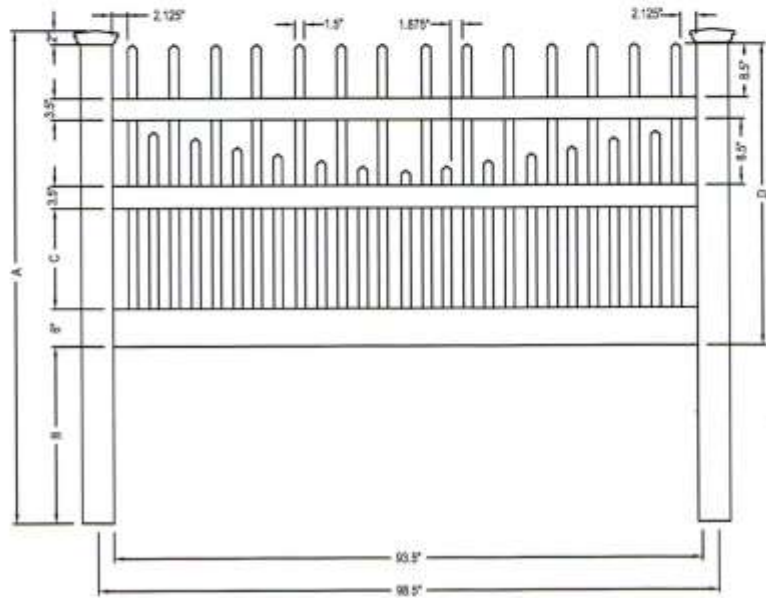

SELECT DESIRED POST OPTIONS:

- 5" X 5" - .140 WALL
- 5" X 5" H.D. - .250 WALL
- MAJESTIC™ 8" X 8" - .250 WALL

FRONT ELEVATION

A		B		C		D	
H(FT)	INCHES	H(FT)	INCHES	H(FT)	INCHES	H(FT)	INCHES
3	60	3	22	3	6	3	36
4.2	84	4.2	40	4.2	12	4.2	42
4	84	4	34	4	18	4	48
5	96	5	34	5	30	5	60