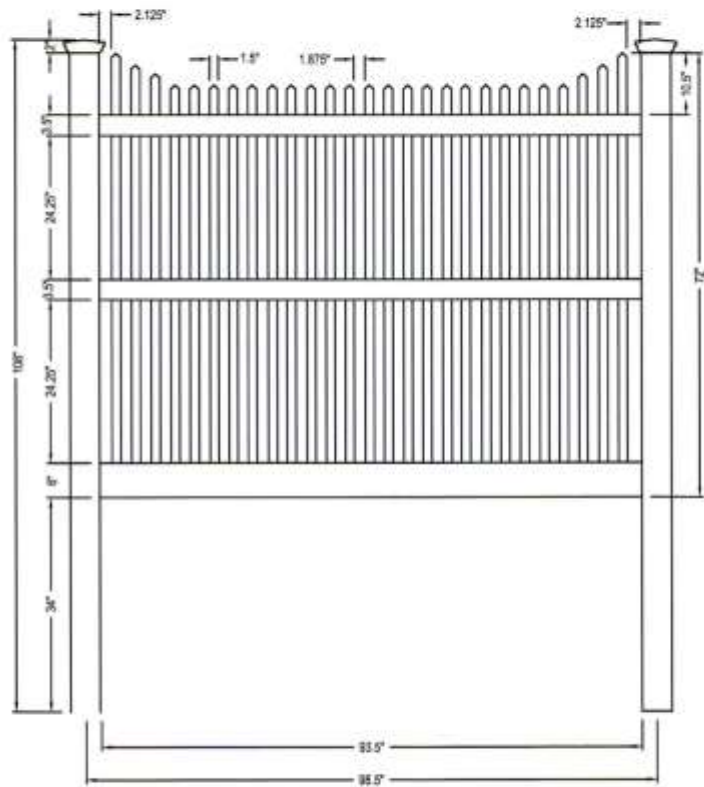

☒ SELECT DESIRED POST OPTIONS:

- ☐ 5" X 5" - .140 WALL
- ☐ 5" X 5" H.D. - .250 WALL
- ☐ MAJESTIC™ 8" X 8" - .250 WALL

FRONT ELEVATION