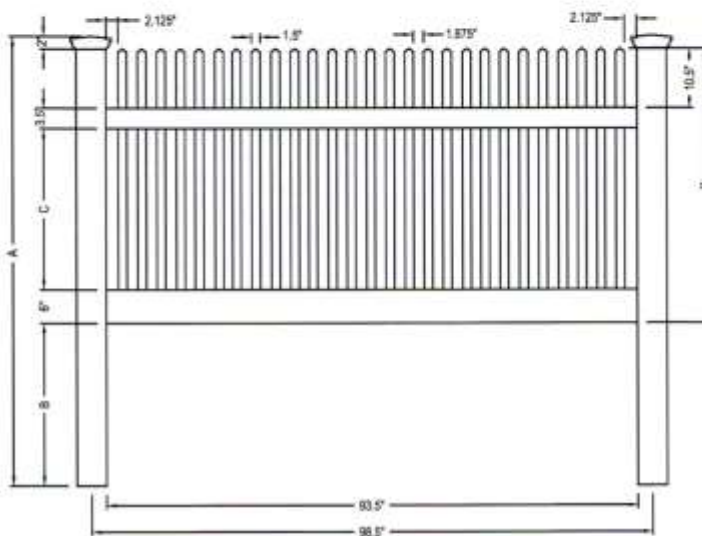

☒ SELECT DESIRED POST OPTIONS:

- ☐ 5" X 5" - .140 WALL
- ☐ 5" X 5" H.D. - .250 WALL
- ☐ MAJESTIC™ 8" X 8" - .250 WALL

FRONT ELEVATION

	A		B		C		D	
H(FT)	INCHES	H(FT)	INCHES	H(FT)	INCHES	H(FT)	INCHES	
3	60	3	22	3	6	3	36	
42	84	42	40	42	12	42	42	
4	84	4	34	4	18	4	48	
5	96	5	34	5	30	5	60	

NOTES:

1. ALL ILLUSIONS VINYL FENCES ARE ASTM F964-09 COMPLIANT
2. AVAILABLE IN GRAND ILLUSIONS COLOR SPECTRUM (35 COLORS) AND GRAND ILLUSIONS VINYL WOODBOND (5 AUTHENTIC WOODGRAINS)
3. INCLUDES METAL REINFORCEMENT BOTTOM RAIL

V700-3,42,4,5

3', 42", 4', 5' H X 8" W CLASSIC VICTORIAN STRAIGHT TOP PICKET FENCE

ALL STYLES AVAILABLE IN GRAND ILLUSIONS 35 COLORS AND 5 AUTHENTIC WOODGRAINS