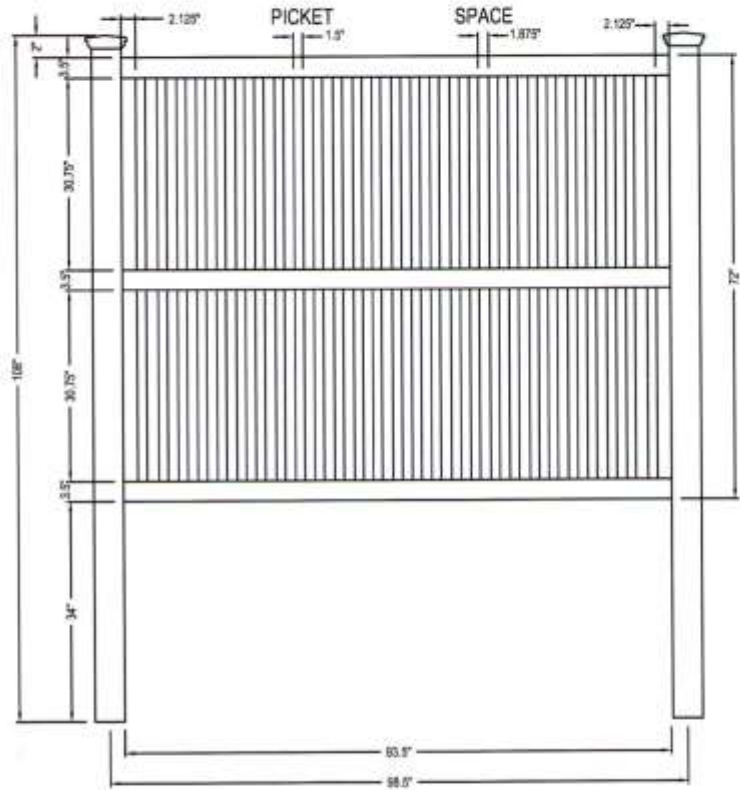

☒ SELECT DESIRED POST OPTIONS:

- ☐ 5" X 5" - .140 WALL
- ☐ 5" X 5" H.D. - .250 WALL
- ☐ MAJESTIC™ 8" X 8" - .250 WALL

FRONT ELEVATION

NOTES:

1. ALL ILLUSIONS VINYL FENCES ARE ASTM F964-09 COMPLIANT
2. AVAILABLE IN GRAND ILLUSIONS COLOR SPECTRUM (35 COLORS) AND GRAND ILLUSIONS VINYL WOODBOND (5 AUTHENTIC WOODGRAINS)
3. INCLUDES METAL REINFORCEMENT BOTTOM RAIL

V701-6

6' H X 8' W CLASSIC VICTORIAN FRAMED PICKET FENCE

ALL STYLES AVAILABLE IN GRAND ILLUSIONS 35 COLORS AND 5 AUTHENTIC WOODGRAINS