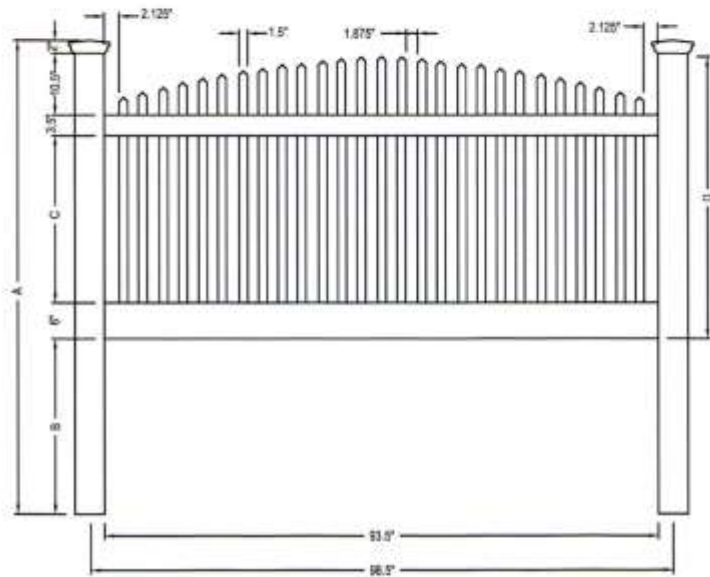

☒ SELECT DESIRED POST OPTIONS:

- ☐ 5" X 5" - .140 WALL
- ☐ 5" X 5" H.D. - .250 WALL
- ☐ MAJESTIC™ 8" X 8" - .250 WALL

FRONT ELEVATION

	A		B		C		D	
H(FT)	INCHES	H(FT)	INCHES	H(FT)	INCHES	H(FT)	INCHES	
3	60	3	22	3	16	3	36	
42	84	42	40	42	22	42	42	
4	84	4	34	4	28	4	48	
5	96	5	34	5	40	5	60	

NOTES:

1. ALL ILLUSIONS VINYL FENCES ARE ASTM F964-09 COMPLIANT
2. AVAILABLE IN GRAND ILLUSIONS COLOR SPECTRUM (35 COLORS) AND GRAND ILLUSIONS VINYL WOODBOND (5 AUTHENTIC WOODGRAINS)

V708-3,42,4,5

3', 42", 4', 5' H X 8" W CLASSIC VICTORIAN ARCHED PICKET FENCE