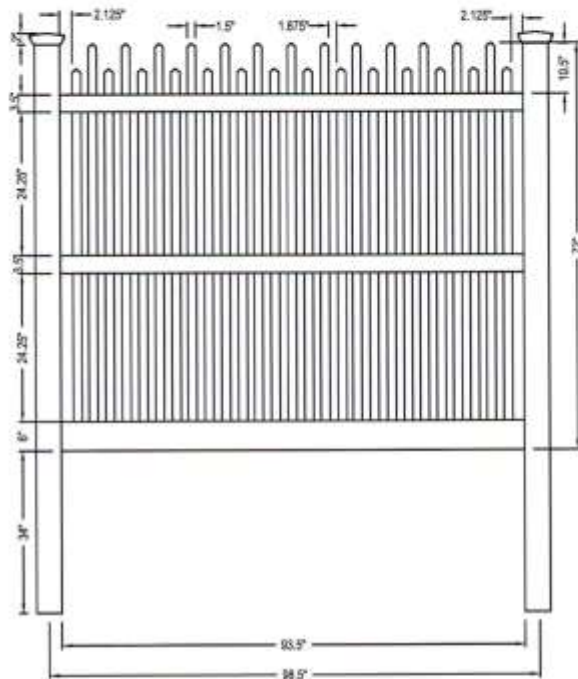

☒ SELECT DESIRED POST OPTIONS:

- ☐ 5" X 5" - .140 WALL
- ☐ 5" X 5" H.D. - .250 WALL
- ☐ MAJESTIC™ 8" X 8" - .250 WALL

FRONT ELEVATION

NOTES:

1. ALL ILLUSIONS VINYL FENCES ARE ASTM F964-09 COMPLIANT
2. AVAILABLE IN GRAND ILLUSIONS COLOR SPECTRUM (35 COLORS) AND GRAND ILLUSIONS VINYL WOODBOND (5 AUTHENTIC WOODGRAINS)
3. INCLUDES METAL REINFORCEMENT BOTTOM RAIL

V702-6

6" H X 8" W CLASSIC VICTORIAN STAGGERED TOP PICKET FENCE

ALL STYLES AVAILABLE IN GRAND ILLUSIONS 35 COLORS AND 5 AUTHENTIC WOODGRAINS