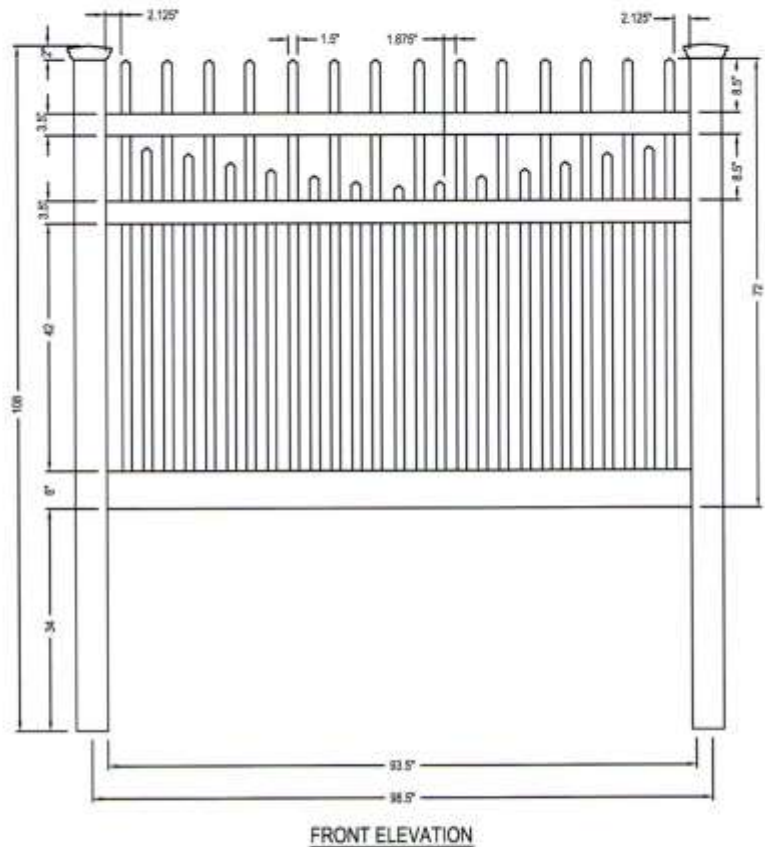

☒ SELECT DESIRED POST OPTIONS:

- ☐ 5" X 5" - .140 WALL
- ☐ 5" X 5" H.D. - .250 WALL
- ☐ MAJESTIC™ 8" X 8" - .250 WALL

NOTES:

1. ALL ILLUSIONS VINYL FENCES ARE ASTM F964-09 COMPLIANT
2. AVAILABLE IN GRAND ILLUSIONS COLOR SPECTRUM (35 COLORS) AND GRAND ILLUSIONS VINYL WOODBOND (5 AUTHENTIC WOODGRAINS)
3. INCLUDES METAL REINFORCEMENT BOTTOM RAIL

V703S-6

6" H X 8" W CLASSIC VICTORIAN SCALLOPED STAGGERED PICKET FENCE

ALL STYLES AVAILABLE IN GRAND ILLUSIONS 35 COLORS AND 5 AUTHENTIC WOODGRAINS