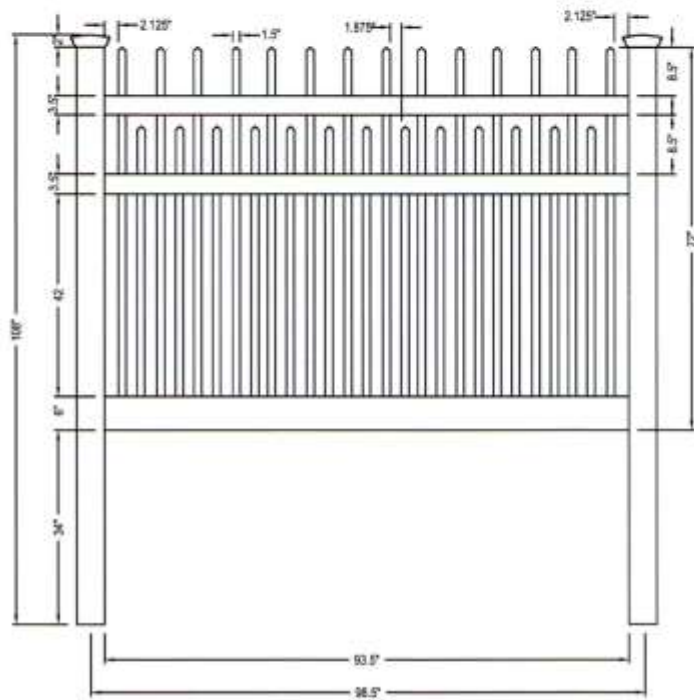

☒ SELECT DESIRED POST OPTIONS:

- ☐ 5" X 5" - .140 WALL
- ☐ 5" X 5" H.D. - .250 WALL
- ☐ MAJESTIC™ 8" X 8" - .250 WALL

FRONT ELEVATION

NOTES:

1. ALL ILLUSIONS VINYL FENCES ARE ASTM F964-09 COMPLIANT
2. AVAILABLE IN GRAND ILLUSIONS COLOR SPECTRUM (35 COLORS) AND GRAND ILLUSIONS VINYL WOODBOND (5 AUTHENTIC WOODGRAINS)
3. INCLUDES METAL REINFORCEMENT BOTTOM RAIL

V703-6

6' H X 8' W CLASSIC VICTORIAN STAGGERED PICKET FENCE

ALL STYLES AVAILABLE IN GRAND ILLUSIONS 35 COLORS AND 5 AUTHENTIC WOODGRAINS