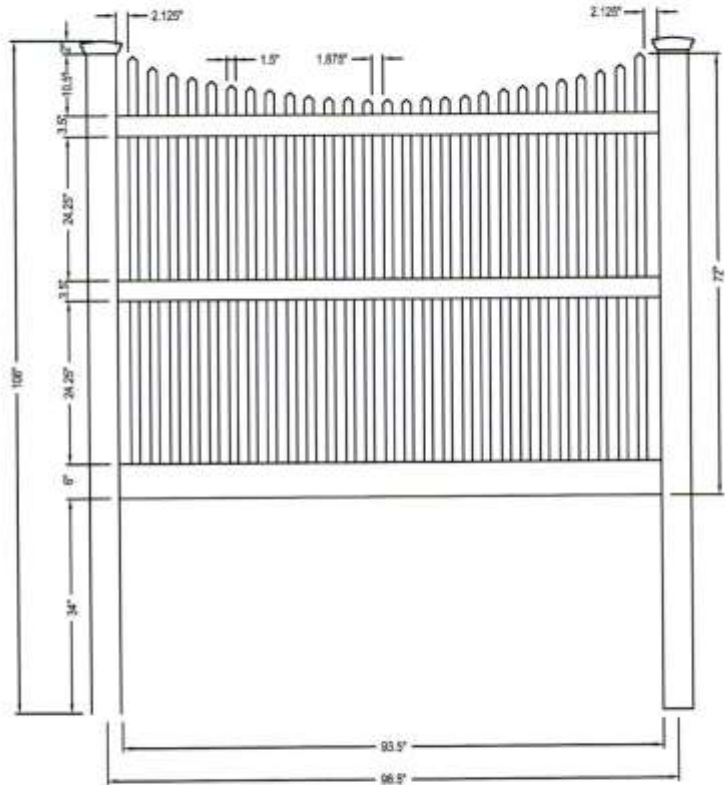

FRONT ELEVATION

NOTES:

1. ALL ILLUSIONS VINYL FENCES ARE ASTM F964-09 COMPLIANT
2. AVAILABLE IN GRAND ILLUSIONS COLOR SPECTRUM (35 COLORS) AND GRAND ILLUSIONS VINYL WOODBOND (5 AUTHENTIC WOODGRAINS)
3. INCLUDES METAL REINFORCEMENT BOTTOM RAIL

V707-6

6" H X 8" W CLASSIC VICTORIAN SCALLOPED PICKET FENCE

ALL STYLES AVAILABLE IN GRAND ILLUSIONS 35 COLORS AND 5 AUTHENTIC WOODGRAINS