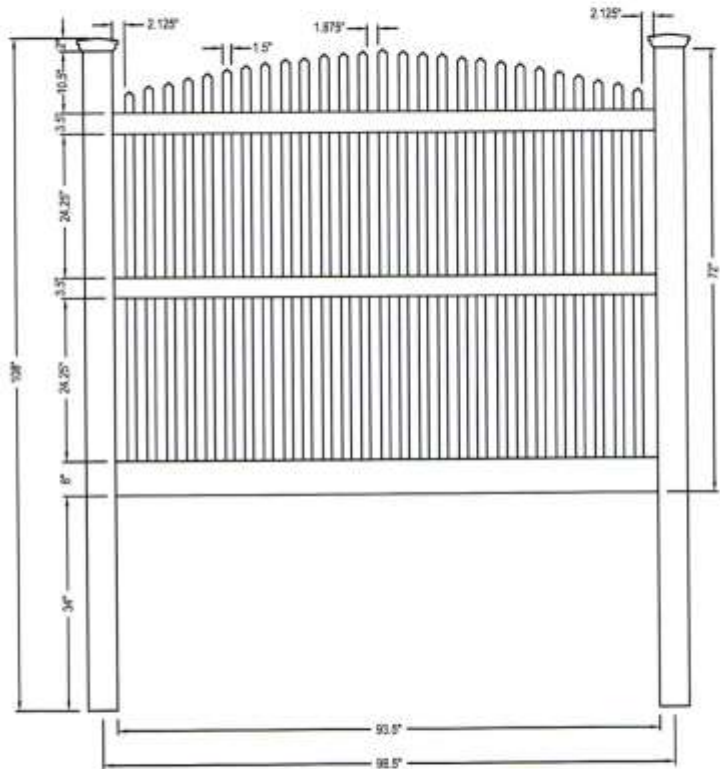

☒ SELECT DESIRED POST OPTIONS:

- ☐ 5" X 5" - .140 WALL
- ☐ 5" X 5" H.D. - .250 WALL
- ☐ MAJESTIC™ 8" X 8" - .250 WALL

FRONT ELEVATION

NOTES:

1. ALL ILLUSIONS VINYL FENCES ARE ASTM F964-09 COMPLIANT
2. AVAILABLE IN GRAND ILLUSIONS COLOR SPECTRUM (35 COLORS) AND GRAND ILLUSIONS VINYL WOODBOND (5 AUTHENTIC WOODGRAINS)
3. INCLUDES METAL REINFORCEMENT BOTTOM RAIL

V708-6

6' H X 8' W CLASSIC VICTORIAN ARCHED PICKET FENCE

ALL STYLES AVAILABLE IN GRAND ILLUSIONS 35 COLORS AND 5 AUTHENTIC WOODGRAINS