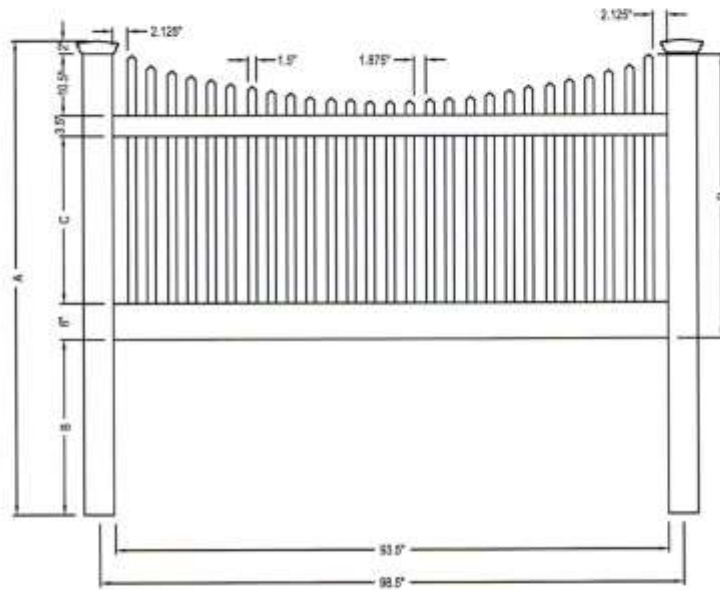

ILLUSIONS VINYL FENCE
MEDFORD, NY 11763
www.illusionsfence.com
TOLL FREE: 1-800-339-3362

PICKET HEIGHTS FROM TOP RAIL													
10.5"	9.5"	8.625"	8"	7.3125"	6.8125"	6.125"	5.8125"	5.5"	5.125"	4.875"	4.75"	4.625"	4.625"
1	2	3	4	5	6	7	8	9	10	11	12	13	14

☒ SELECT DESIRED POST CAP MODEL

- ☐ FRENCH GOTHIC - V55FG
- ☐ TEARDROP - V55TD
- ☐ COACHMAN - V55CM
- ☐ BALL - V55BC
- ☐ SOLAR - V55P
- ☐ SOLAR - V55O
- ☐ NEW ENGLAND - V55NE
- ☐ FLAT - V55FO

☒ SELECT DESIRED POST OPTIONS:

- ☐ 5" X 5" - .140 WALL
- ☐ 5" X 5" H.D. - .250 WALL
- ☐ MAJESTIC™ 8" X 8" - .250 WALL

FRONT ELEVATION

	A		B		C		D	
H(FT)	INCHES	H(FT)	INCHES	H(FT)	INCHES	H(FT)	INCHES	
3	60	3	22	3	16	3	36	
42	84	42	40	42	22	42	42	
4	84	4	34	4	28	4	48	
5	96	5	34	5	40	5	60	

NOTES:

1. ALL ILLUSIONS VINYL FENCES ARE ASTM F964-09 COMPLIANT
2. AVAILABLE IN GRAND ILLUSIONS COLOR SPECTRUM (35 COLORS) AND GRAND ILLUSIONS VINYL WOODBOND (5 AUTHENTIC WOODGRAINS)

V707-3,42,4,5

3', 42", 4', 5' H X 8' W CLASSIC VICTORIAN SCALLOPED PICKET FENCE