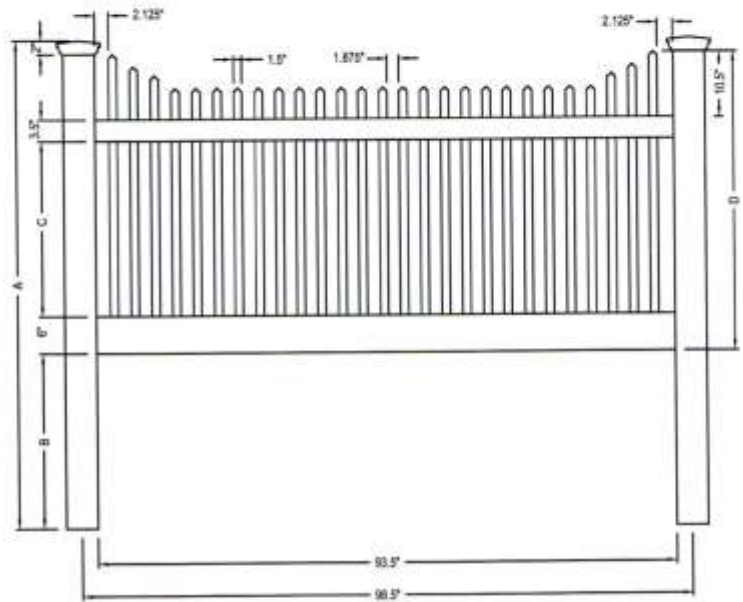

☒ SELECT DESIRED POST OPTIONS:

- ☐ 5" X 5" - .140 WALL
- ☐ 5" X 5" H.D. - .250 WALL
- ☐ MAJESTIC™ 8" X 8" - .250 WALL

FRONT ELEVATION

A		B		C		D	
H(FT)	INCHES	H(FT)	INCHES	H(FT)	INCHES	H(FT)	INCHES
3	60	3	22	3	16	3	36
42	84	42	40	42	22	42	42
4	84	4	34	4	28	4	48
5	96	5	34	5	40	5	60

NOTES:

1. ALL ILLUSIONS VINYL FENCES ARE ASTM F964-09 COMPLIANT
2. AVAILABLE IN GRAND ILLUSIONS COLOR SPECTRUM (35 COLORS) AND GRAND ILLUSIONS VINYL WOODBOND (5 AUTHENTIC WOODGRAINS)

V706-3,42,4,5

3', 42", 4', 5" H X 8" W CLASSIC VICTORIAN STEPPED PICKET FENCE