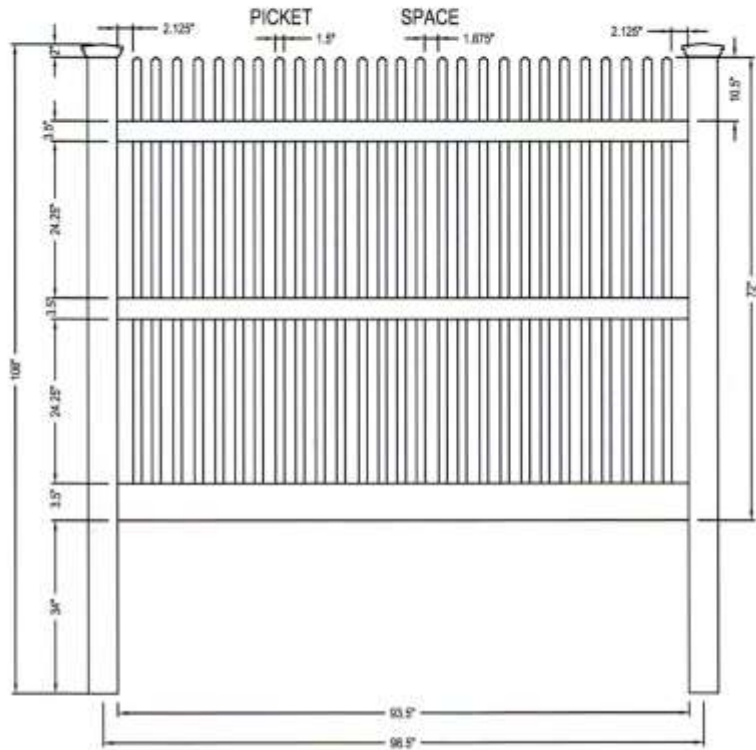

SELECT DESIRED POST OPTIONS:

- 5" X 5" - .140 WALL
- 5" X 5" H.D. - .250 WALL
- MAJESTIC™ 8" X 8" - .250 WALL

FRONT ELEVATION

NOTES:

1. ALL ILLUSIONS VINYL FENCES ARE ASTM F964-09 COMPLIANT
2. AVAILABLE IN GRAND ILLUSIONS COLOR SPECTRUM (35 COLORS) AND GRAND ILLUSIONS VINYL WOODBOND (5 AUTHENTIC WOODGRAINS)
3. INCLUDES METAL REINFORCEMENT BOTTOM RAIL