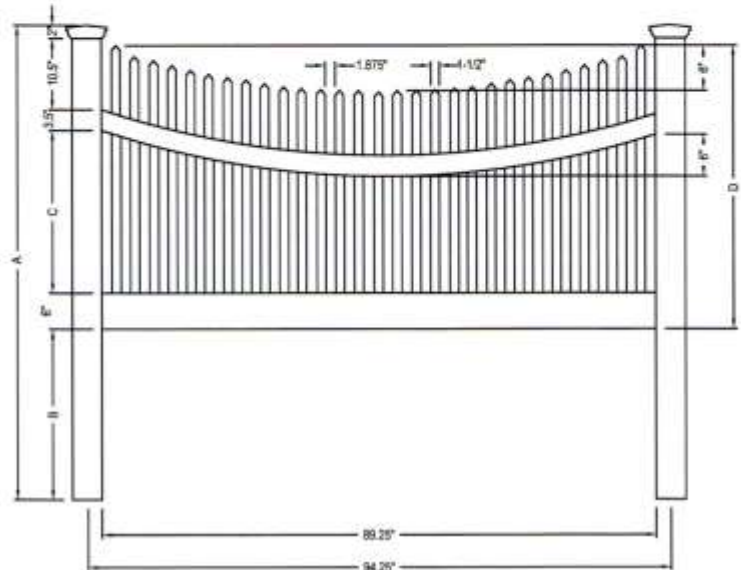

☒ SELECT DESIRED POST OPTIONS:

- ☐ 5" X 5" - .140 WALL
- ☐ 5" X 5" H.D. - .250 WALL
- ☐ MAJESTIC™ 8" X 8" - .250 WALL

FRONT ELEVATION

A		B		C		D	
H(FT)	INCHES	H(FT)	INCHES	H(FT)	INCHES	H(FT)	INCHES
3	60	3	22	3	16	3	36
42	84	42	40	42	22	42	42
4	84	4	34	4	28	4	48
5	96	5	34	5	40	5	60

NOTES:

1. ALL ILLUSIONS VINYL FENCES ARE ASTM F964-09 COMPLIANT
2. AVAILABLE IN GRAND ILLUSIONS COLOR SPECTRUM (35 COLORS) AND GRAND ILLUSIONS VINYL WOODBOND (5 AUTHENTIC WOODGRAINS)

VBC707-3,4,2,4,5

3', 42", 4', 5' H X 8" W CLASSIC VICTORIAN SCALLOPED PICKET FENCE WITH SCALLOPED RAIL

ALL STYLES AVAILABLE IN GRAND ILLUSIONS 35 COLORS AND 5 AUTHENTIC WOODGRAINS