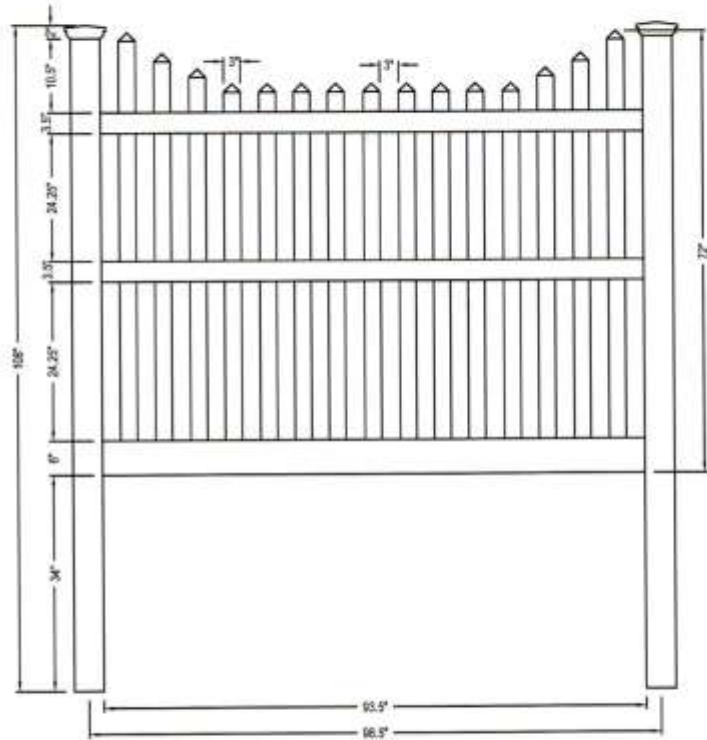

FRONT ELEVATION

NOTES:

1. ALL ILLUSIONS VINYL FENCES ARE ASTM F964-09 COMPLIANT
2. AVAILABLE IN GRAND ILLUSIONS COLOR SPECTRUM (35 COLORS) AND GRAND ILLUSIONS VINYL WOODBOND (5 AUTHENTIC WOODGRAINS)
3. INCLUDES METAL REINFORCEMENT BOTTOM RAIL

V406-6TR

6" H X 8" W 3" STEPPED CONTEMPORARY PICKET FENCE WITH POINTED CAP THRU-RAIL

ALL STYLES AVAILABLE IN GRAND ILLUSIONS 35 COLORS AND 5 AUTHENTIC WOODGRAINS