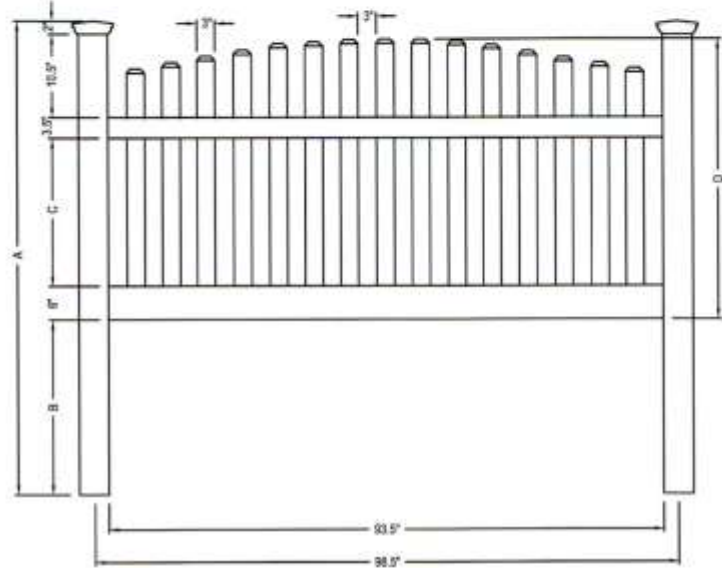

☒ SELECT DESIRED POST OPTIONS:

- ☐ 5" X 5" - .140 WALL
- ☐ 5" X 5" H.D. - .250 WALL
- ☐ MAJESTIC™ 8" X 8" - .250 WALL

PICKET HEIGHTS FROM TOP RAIL							
4.375"	4.625"	4.875"	5.5"	6.5"	7.5625"	9.0625"	10.5"
1	2	3	4	5	6	7	8

FRONT ELEVATION