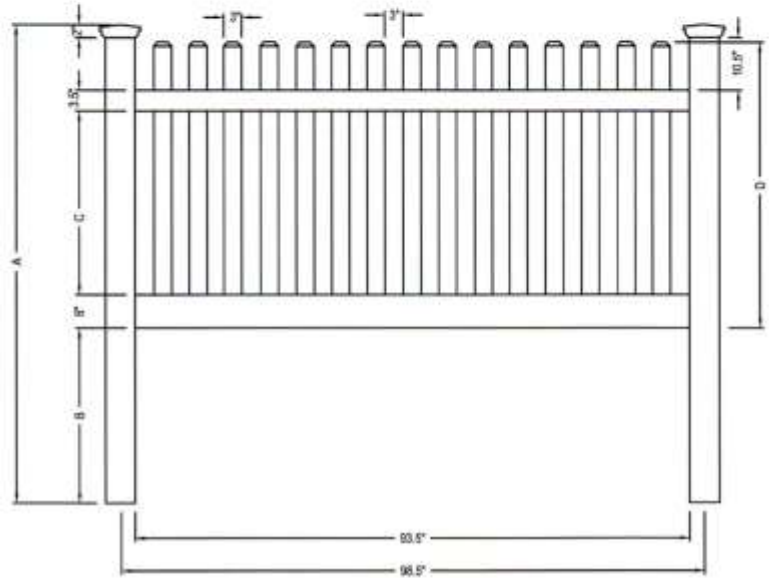

☒ SELECT DESIRED POST OPTIONS:

- ☐ 5" X 5" - .140 WALL
- ☐ 5" X 5" H.D. - .250 WALL
- ☐ MAJESTIC™ 8" X 8" - .250 WALL

FRONT ELEVATION

	A		B		C		D	
H(FT)	INCHES	H(FT)	INCHES	H(FT)	INCHES	H(FT)	INCHES	
3	60	3	22	3	16	3	36	
4.2	84	4.2	40	4.2	22	4.2	42	
4	84	4	34	4	28	4	48	
5	96	5	34	5	40	5	60	

NOTES:

1. ALL ILLUSIONS VINYL FENCES ARE ASTM F964-09 COMPLIANT
2. AVAILABLE IN GRAND ILLUSIONS COLOR SPECTRUM (35 COLORS) AND GRAND ILLUSIONS VINYL WOODBOND (5 AUTHENTIC WOODGRAINS)

V350-3TR, 42TR, 4TR, 5TR

3', 4.2', 4', 5' H X 8' W 3" STRAIGHT CONTEMPORARY PICKET FENCE WITH DOG EAR CAP THRU-RAIL

ALL STYLES AVAILABLE IN GRAND ILLUSIONS 35 COLORS AND 5 AUTHENTIC WOODGRAINS