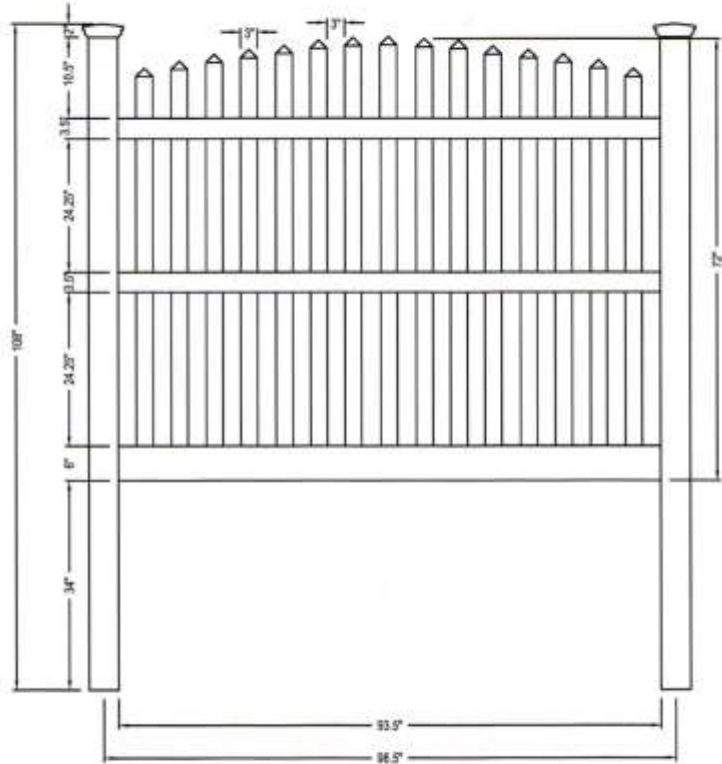

☒ SELECT DESIRED POST OPTIONS:

- ☐ 5" X 5" - .140 WALL
- ☐ 5" X 5" H.D. - .250 WALL
- ☐ MAJESTIC™ 8" X 8" - .250 WALL

FRONT ELEVATION

NOTES:

1. ALL ILLUSIONS VINYL FENCES ARE ASTM F964-09 COMPLIANT
2. AVAILABLE IN GRAND ILLUSIONS COLOR SPECTRUM (35 COLORS) AND GRAND ILLUSIONS VINYL WOODBOND (5 AUTHENTIC WOODGRAINS)
3. INCLUDES METAL REINFORCEMENT BOTTOM RAIL

V403-6TR

6" H X 6" W 3" ARCHED CONTEMPORARY PICKET FENCE
WITH POINTED CAP THRU-RAIL

ALL STYLES AVAILABLE IN GRAND ILLUSIONS 35 COLORS AND 5 AUTHENTIC WOODGRAINS