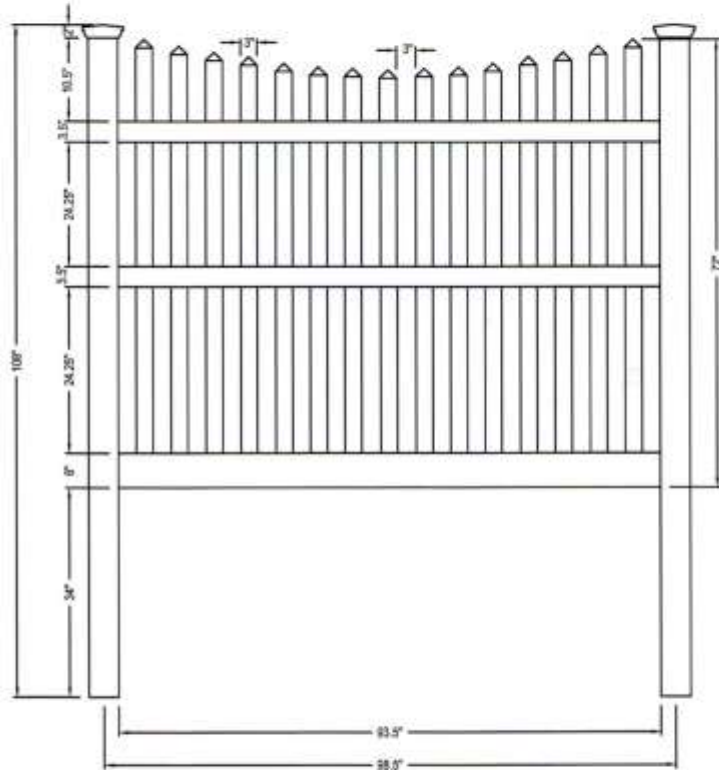

SELECT DESIRED POST OPTIONS:

- 5" X 5" - .140 WALL
- 5" X 5" H.D. - .250 WALL
- MAJESTIC™ 8" X 8" - .250 WALL

PICKET HEIGHTS FROM TOP RAIL							
10.5"	9"	7.625"	6.625"	5.625"	5.125"	4.75"	4.5"
1	2	3	4	5	6	7	8