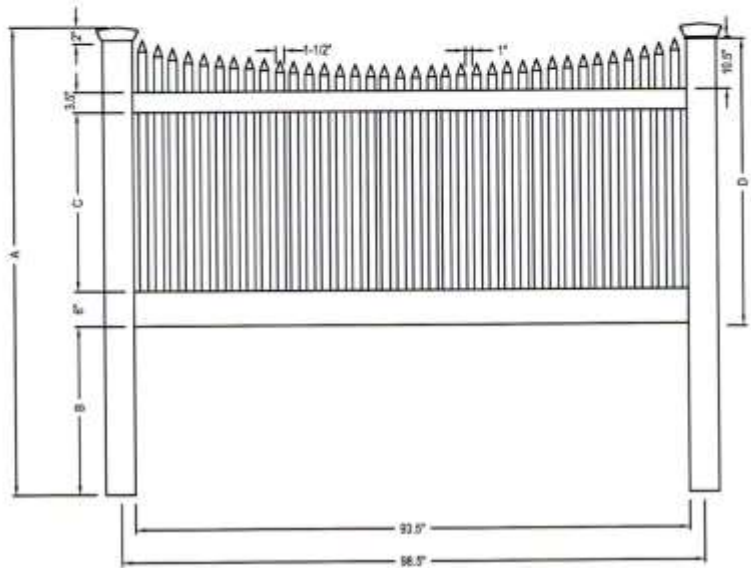

☒ SELECT DESIRED POST OPTIONS:

- ☐ 5" X 5" - .140 WALL
- ☐ 5" X 5" H.D. - .250 WALL
- ☐ MAJESTIC™ 8" X 8" - .250 WALL

FRONT ELEVATION

A		B		C		D	
H(FT)	INCHES	H(FT)	INCHES	H(FT)	INCHES	H(FT)	INCHES
3	60	3	22	3	16	3	36
42	84	42	40	42	22	42	42
4	84	4	34	4	28	4	48
5	96	5	34	5	40	5	60

NOTES:

1. ALL ILLUSIONS VINYL FENCES ARE ASTM F964-09 COMPLIANT
2. AVAILABLE IN GRAND ILLUSIONS COLOR SPECTRUM (35 COLORS) AND GRAND ILLUSIONS VINYL WOODBOND (5 AUTHENTIC WOODGRAINS)

V402NR-3TR, 42TR, 4TR, 5TR

3', 42", 4', 5' H X 8" W - 7/8" X 1-1/2" REDUCED SPACING
SCALLOPED CONTEMPORARY PICKET FENCE WITH
POINTED CAP THRU-RAIL

ALL STYLES AVAILABLE IN GRAND ILLUSIONS 35 COLORS AND 5 AUTHENTIC WOODGRAINS