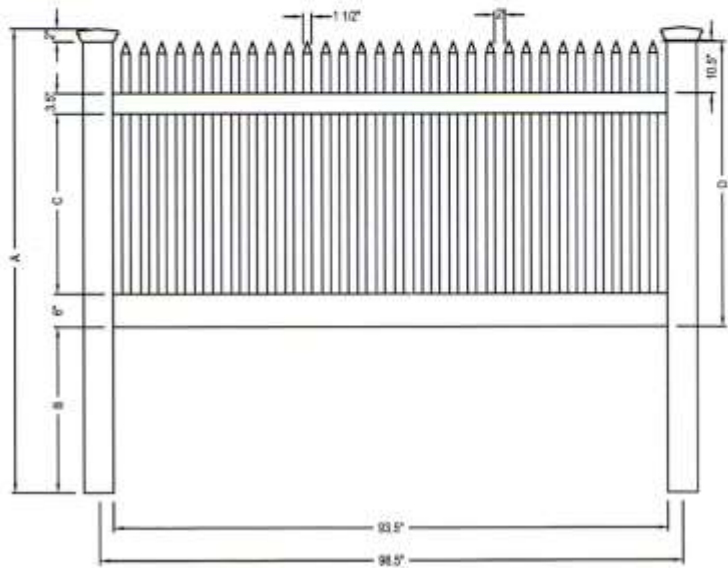

☒ SELECT DESIRED POST OPTIONS:

- ☐ 5" X 5" - .140 WALL
- ☐ 5" X 5" H.D. - .250 WALL
- ☐ MAJESTIC™ 8" X 8" - .250 WALL

FRONT ELEVATION

A		B		C		D	
H(FT)	INCHES	H(FT)	INCHES	H(FT)	INCHES	H(FT)	INCHES
3	60	3	22	3	16	3	36
42	84	42	40	42	22	42	42
4	84	4	34	4	28	4	48
5	96	5	34	5	40	5	60

NOTES:

1. ALL ILLUSIONS VINYL FENCES ARE ASTM F964-09 COMPLIANT
2. AVAILABLE IN GRAND ILLUSIONS COLOR SPECTRUM (35 COLORS) AND GRAND ILLUSIONS VINYL WOODBOND (5 AUTHENTIC WOODGRAINS)

V401N-3TR, 42TR, 4TR, 5TR

3', 42", 4', 5' H X 8" W - 7/8" X 1-1/2" STRAIGHT CONTEMPORARY PICKET WITH POINTED CAP THRU-RAIL

ALL STYLES AVAILABLE IN GRAND ILLUSIONS 35 COLORS AND 5 AUTHENTIC WOODGRAINS