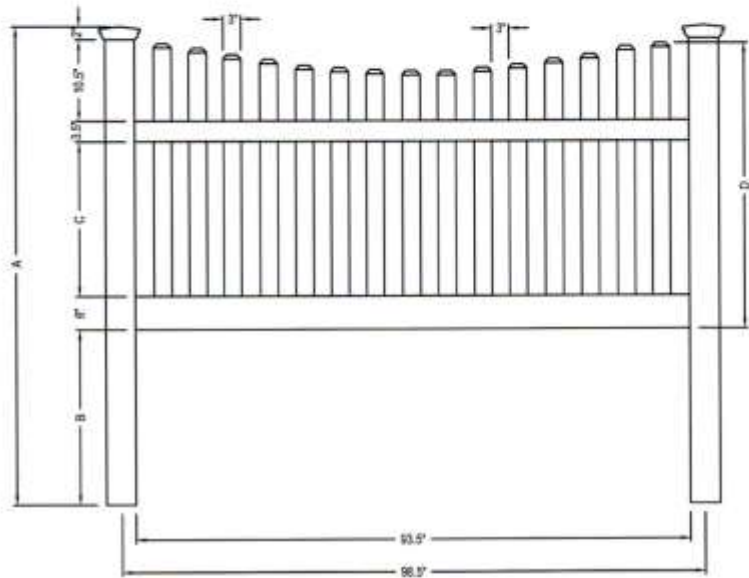

FRONT ELEVATION

	A		B		C		D	
H(FT)	INCHES	H(FT)	INCHES	H(FT)	INCHES	H(FT)	INCHES	
3	60	3	22	3	16	3	36	
42	84	42	40	42	22	42	42	
4	84	4	34	4	28	4	48	
5	96	5	34	5	40	5	60	

NOTES:

1. ALL ILLUSIONS VINYL FENCES ARE ASTM F964-09 COMPLIANT
2. AVAILABLE IN GRAND ILLUSIONS COLOR SPECTRUM (35 COLORS) AND GRAND ILLUSIONS VINYL WOODBOND (5 AUTHENTIC WOODGRAINS)

V352-3TR, 42TR, 4TR, 5TR

3", 42", 4", 5" H X 8" W 3" SCALLOPED CONTEMPORARY PICKET FENCE WITH DOG EAR CAP THRU-RAIL