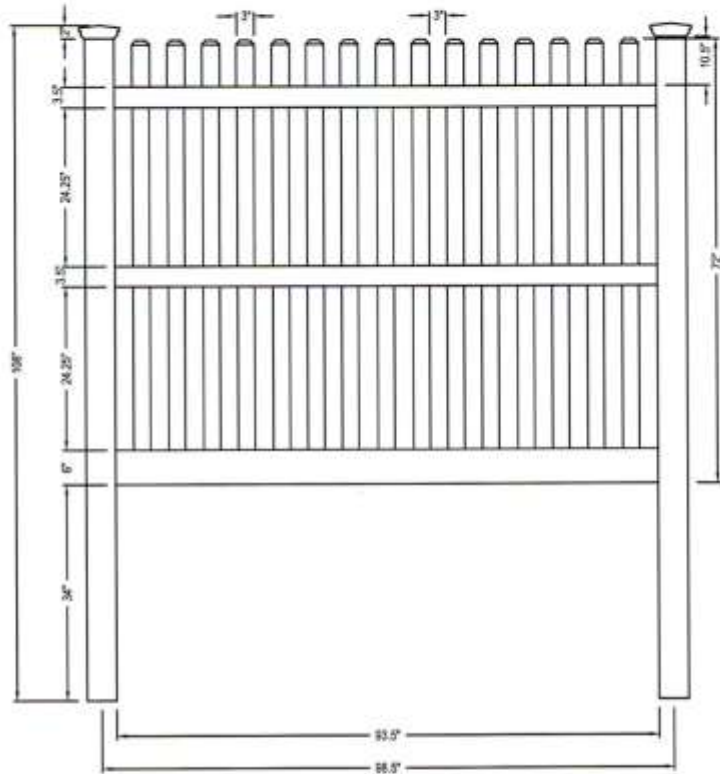

☒ SELECT DESIRED POST OPTIONS:

- ☐ 5" X 5" - .140 WALL
- ☐ 5" X 5" H.D. - .250 WALL
- ☐ MAJESTIC™ 8" X 8" - .250 WALL

FRONT ELEVATION

NOTES:

1. ALL ILLUSIONS VINYL FENCES ARE ASTM F964-09 COMPLIANT
2. AVAILABLE IN GRAND ILLUSIONS COLOR SPECTRUM (35 COLORS) AND GRAND ILLUSIONS VINYL WOODBOND (5 AUTHENTIC WOODGRAINS)
3. INCLUDES METAL REINFORCEMENT BOTTOM RAIL

V350-6TR

6" H X 8" W 3" STRAIGHT CONTEMPORARY PICKET FENCE WITH DOG EAR CAP THRU-RAIL

ALL STYLES AVAILABLE IN GRAND ILLUSIONS 35 COLORS AND 5 AUTHENTIC WOODGRAINS