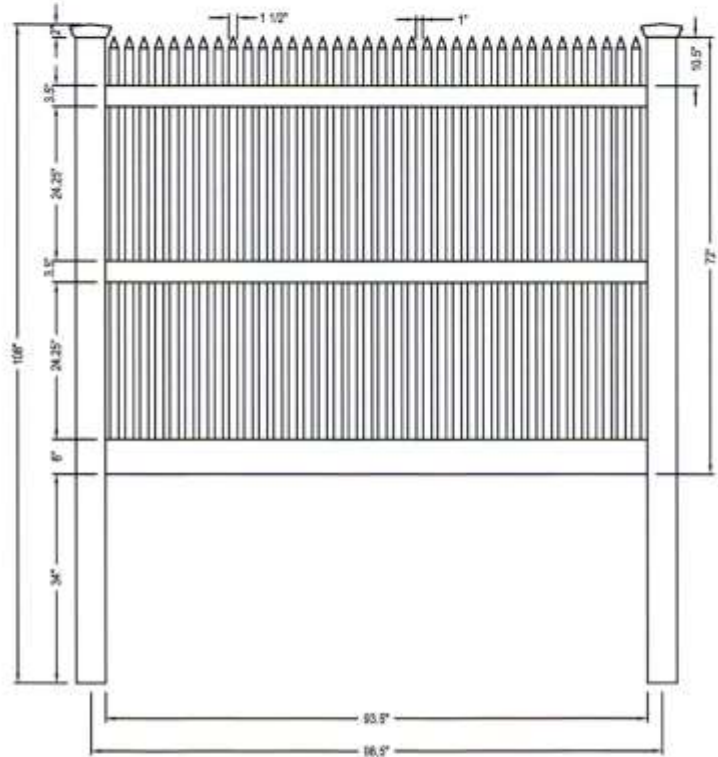

☒ SELECT DESIRED POST OPTIONS:

- ☐ 5" X 5" - .140 WALL
- ☐ 5" X 5" H.D. - .250 WALL
- ☐ MAJESTIC™ 8" X 8" - .250 WALL

FRONT ELEVATION

NOTES:

1. ALL ILLUSIONS VINYL FENCES ARE ASTM F964-09 COMPLIANT
2. AVAILABLE IN GRAND ILLUSIONS COLOR SPECTRUM (35 COLORS) AND GRAND ILLUSIONS VINYL WOODBOND (5 AUTHENTIC WOODGRAINS)
3. INCLUDES METAL REINFORCEMENT BOTTOM RAIL

V401NR-6TR

6" H X 8" W - 7/8" X 1-1/2" REDUCED SPACING STRAIGHT CONTEMPORARY PICKET FENCE WITH POINTED CAP THRU-RAIL

ALL STYLES AVAILABLE IN GRAND ILLUSIONS 35 COLORS AND 5 AUTHENTIC WOODGRAINS