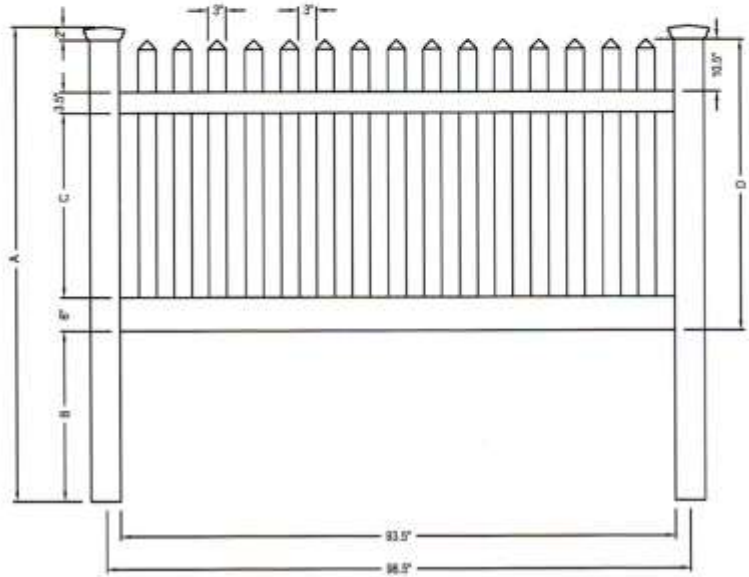

☒ SELECT DESIRED POST OPTIONS:

- ☐ 5" X 5" - .140 WALL
- ☐ 5" X 5" H.D. - .250 WALL
- ☐ MAJESTIC™ 8" X 8" - .250 WALL

FRONT ELEVATION

A		B		C		D	
H(FT)	INCHES	H(FT)	INCHES	H(FT)	INCHES	H(FT)	INCHES
3	60	3	22	3	16	3	36
42	84	42	40	42	22	42	42
4	84	4	34	4	28	4	48
5	96	5	34	5	40	5	60

NOTES:

1. ALL ILLUSIONS VINYL FENCES ARE ASTM F964-09 COMPLIANT
2. AVAILABLE IN GRAND ILLUSIONS COLOR SPECTRUM (35 COLORS) AND GRAND ILLUSIONS VINYL WOODBOND (5 AUTHENTIC WOODGRAINS)

V401-3TR ,42TR ,4TR ,5TR

3', 42", 4', 5' H X 8' W 3" STRAIGHT CONTEMPORARY PICKET FENCE WITH POINTED CAP THRU-RAIL

ALL STYLES AVAILABLE IN GRAND ILLUSIONS 35 COLORS AND 5 AUTHENTIC WOODGRAINS