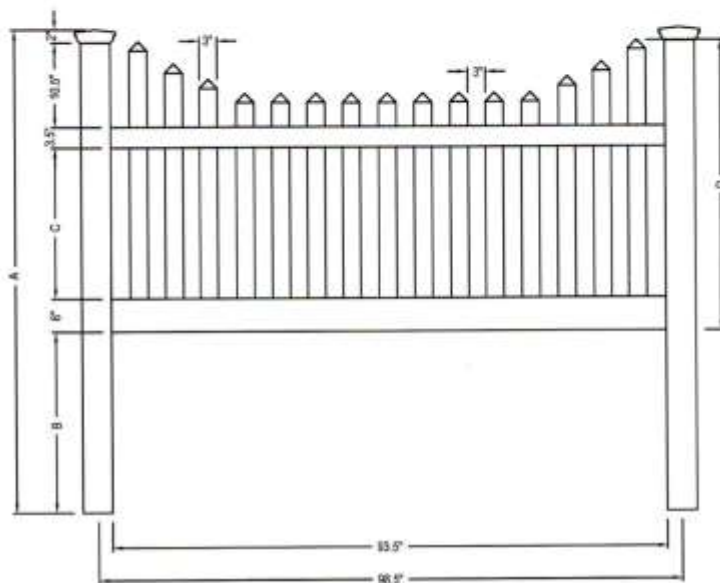

FRONT ELEVATION

	A		B		C		D	
H(FT)	INCHES	H(FT)	INCHES	H(FT)	INCHES	H(FT)	INCHES	
3	60	3	22	3	16	3	36	
42	84	42	40	42	22	42	42	
4	84	4	34	4	28	4	48	
5	96	5	34	5	40	5	60	

NOTES:

1. ALL ILLUSIONS VINYL FENCES ARE ASTM F964-09 COMPLIANT
2. AVAILABLE IN GRAND ILLUSIONS COLOR SPECTRUM (35 COLORS) AND GRAND ILLUSIONS VINYL WOODBOND (5 AUTHENTIC WOODGRAINS)

V406-3TR, 42TR, 4TR, 5TR

3', 42", 4', 5" H X 8" W 3" STEPPED CONTEMPORARY PICKET FENCE WITH POINTED CAP THRU-RAIL

ALL STYLES AVAILABLE IN GRAND ILLUSIONS 35 COLORS AND 5 AUTHENTIC WOODGRAINS