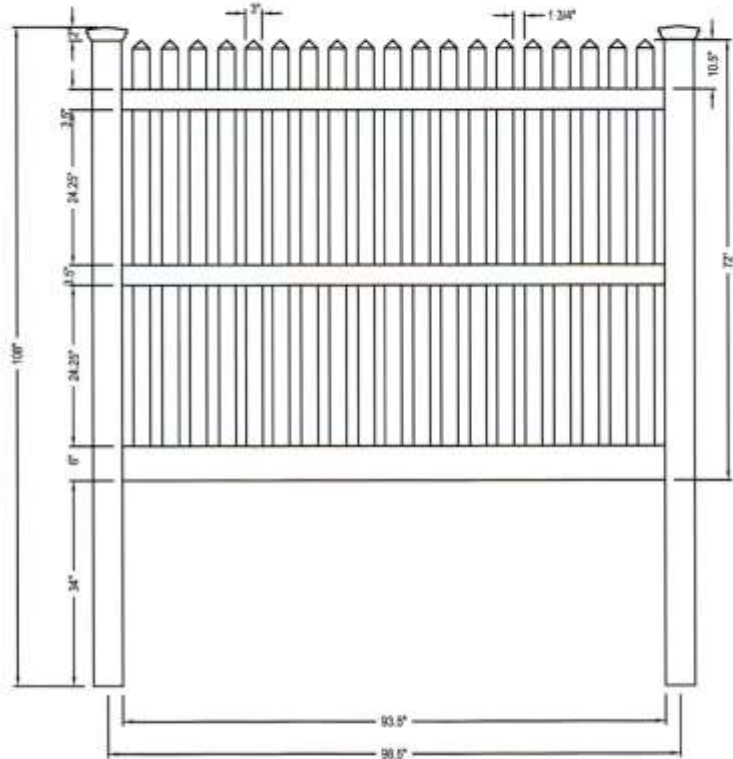

☒ SELECT DESIRED POST OPTIONS:

- ☐ 5" X 5" - .140 WALL
- ☐ 5" X 5" H.D. - .250 WALL
- ☐ MAJESTIC™ 8" X 8" - .250 WALL

FRONT ELEVATION

NOTES:

1. ALL ILLUSIONS VINYL FENCES ARE ASTM F964-09 COMPLIANT
2. AVAILABLE IN GRAND ILLUSIONS COLOR SPECTRUM (35 COLORS) AND GRAND ILLUSIONS VINYL WOODBOND (5 AUTHENTIC WOODGRAINS)
3. INCLUDES METAL REINFORCEMENT BOTTOM RAIL

V401R-6TR

6" H X 8" W 3" REDUCED SPACING CONTEMPORARY PICKET FENCE WITH POINTED CAP THRU-RAIL

ALL STYLES AVAILABLE IN GRAND ILLUSIONS 35 COLORS AND 5 AUTHENTIC WOODGRAINS