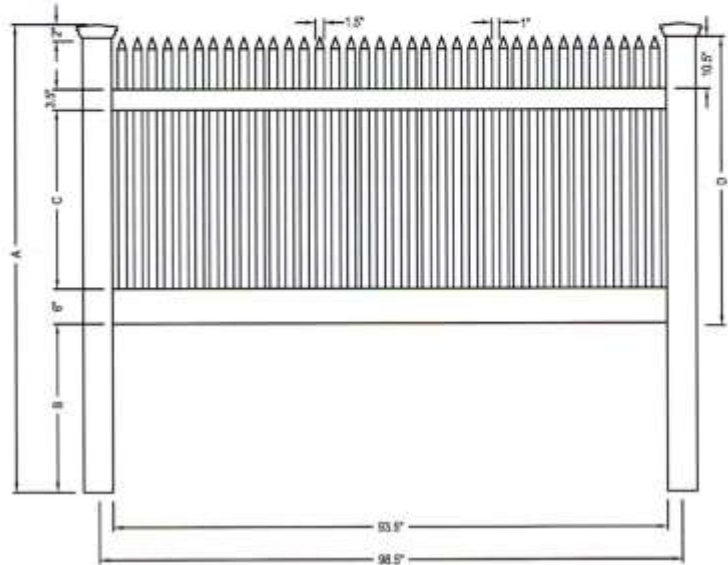

☒ SELECT DESIRED POST OPTIONS:

- ☐ 5" X 5" - .140 WALL
- ☐ 5" X 5" H.D. - .250 WALL
- ☐ MAJESTIC™ 8" X 8" - .250 WALL

FRONT ELEVATION

A		B		C		D	
H(FT)	INCHES	H(FT)	INCHES	H(FT)	INCHES	H(FT)	INCHES
3	60	3	22	3	16	3	36
42	84	42	40	42	22	42	42
4	84	4	34	4	28	4	48
5	96	5	34	5	40	5	60

NOTES:

1. ALL ILLUSIONS VINYL FENCES ARE ASTM F964-09 COMPLIANT
2. AVAILABLE IN GRAND ILLUSIONS COLOR SPECTRUM (35 COLORS) AND GRAND ILLUSIONS VINYL WOODBOND (5 AUTHENTIC WOODGRAINS)

V401NR-3TR, 42TR, 4TR, 5TR

3', 42", 4', 5" H X 8" W - 7/8" X 1-1/2" REDUCED SPACING STRAIGHT CONTEMPORARY PICKET FENCE WITH POINTED CAP THRU-RAIL

ALL STYLES AVAILABLE IN GRAND ILLUSIONS 35 COLORS AND 5 AUTHENTIC WOODGRAINS