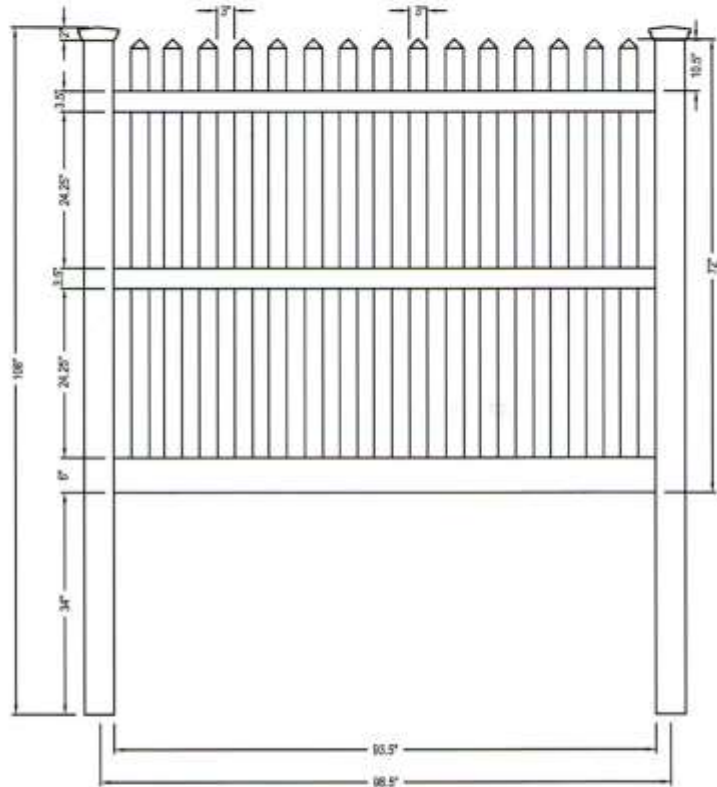

☒ SELECT DESIRED POST OPTIONS:

- ☐ 5" X 5" - .140 WALL
- ☐ 5" X 5" H.D. - .250 WALL
- ☐ MAJESTIC™ 8" X 8" - .250 WALL

FRONT ELEVATION