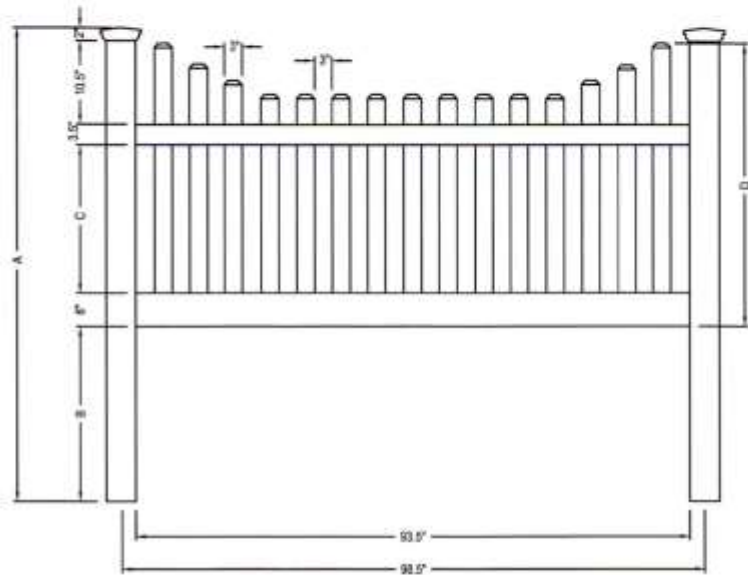

ILLUSIONS VINYL FENCE
MEDFORD, NY 11763
www.illusionsfence.com
TOLL FREE: 1-800-339-3362

PICKET HEIGHTS FROM TOP RAIL							
10.5"	8.5"	6.5"	4.5"	4.5"	4.5"	4.5"	4.5"
1	2	3	4	5	6	7	8

☒ SELECT DESIRED POST CAP MODEL

- ☐ FRENCH GOTHIC - V55FG
- ☐ TEARDROP - V55TD
- ☐ COACHMAN - V55CM
- ☐ BALL - V55BC
- ☐ SOLAR - V55P
- ☐ SOLAR - V55O
- ☐ NEW ENGLAND - V55NE
- ☐ FLAT - V55FO

☒ SELECT DESIRED POST OPTIONS:

- ☐ 5" X 5" - .140 WALL
- ☐ 5" X 5" H.D. - .250 WALL
- ☐ MAJESTIC™ 8" X 8" - .250 WALL

FRONT ELEVATION