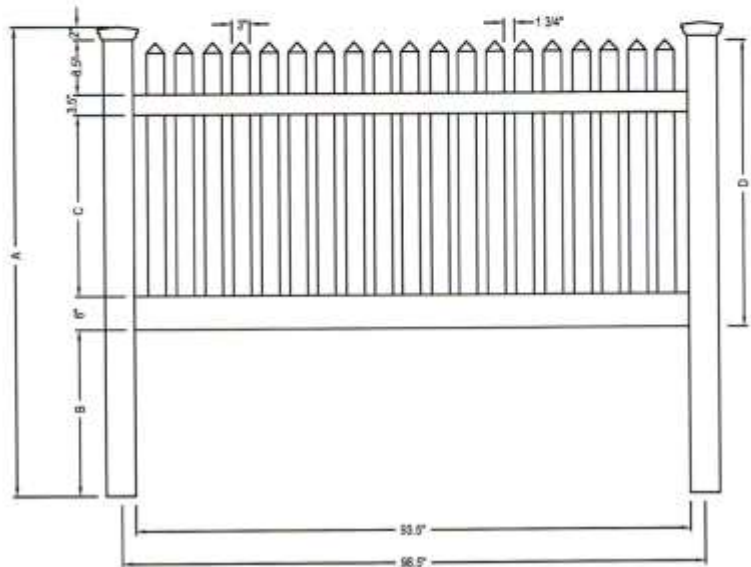

☒ SELECT DESIRED POST OPTIONS:

- ☐ 5" X 5" - .140 WALL
- ☐ 5" X 5" H.D. - .250 WALL
- ☐ MAJESTIC™ 8" X 8" - .250 WALL

FRONT ELEVATION

A		B		C		D	
H(FT)	INCHES	H(FT)	INCHES	H(FT)	INCHES	H(FT)	INCHES
3	60	3	22	3	16	3	36
42	84	42	40	42	22	42	42
4	84	4	34	4	28	4	48
5	96	5	34	5	40	5	60

NOTES:

1. ALL ILLUSIONS VINYL FENCES ARE ASTM F964-09 COMPLIANT
2. AVAILABLE IN GRAND ILLUSIONS COLOR SPECTRUM (35 COLORS) AND GRAND ILLUSIONS VINYL WOODBOND (5 AUTHENTIC WOODGRAINS)

V401R-3TR, 42TR, 4TR, 5TR

3", 42", 4", 5" H X 8" W 3" REDUCED SPACING CONTEMPORARY PICKET FENCE WITH POINTED CAP THRU-RAIL

ALL STYLES AVAILABLE IN GRAND ILLUSIONS 35 COLORS AND 5 AUTHENTIC WOODGRAINS