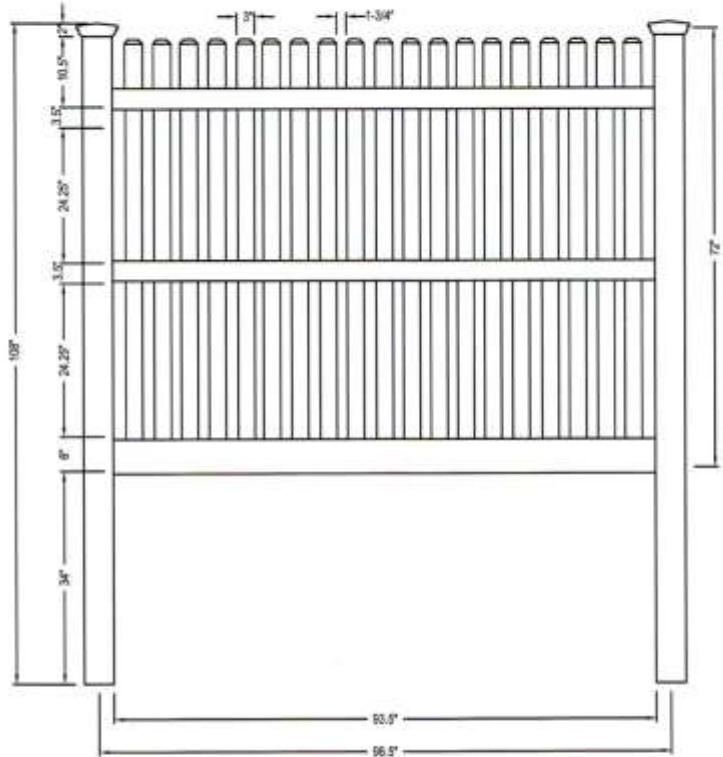

☒ SELECT DESIRED POST OPTIONS:

- ☐ 5" X 5" - .140 WALL
- ☐ 5" X 5" H.D. - .250 WALL
- ☐ MAJESTIC™ 8" X 8" - .250 WALL

FRONT ELEVATION

NOTES:

1. ALL ILLUSIONS VINYL FENCES ARE ASTM F964-09 COMPLIANT
2. AVAILABLE IN GRAND ILLUSIONS COLOR SPECTRUM (35 COLORS) AND GRAND ILLUSIONS VINYL WOODBOND (5 AUTHENTIC WOODGRAINS)
3. INCLUDES METAL REINFORCEMENT BOTTOM RAIL

V350R-6TR

6" H X 8" W 3" REDUCED SPACING CONTEMPORARY PICKET FENCE WITH POINTED DOG EAR CAP THRU-RAIL

ALL STYLES AVAILABLE IN GRAND ILLUSIONS 35 COLORS AND 5 AUTHENTIC WOODGRAINS