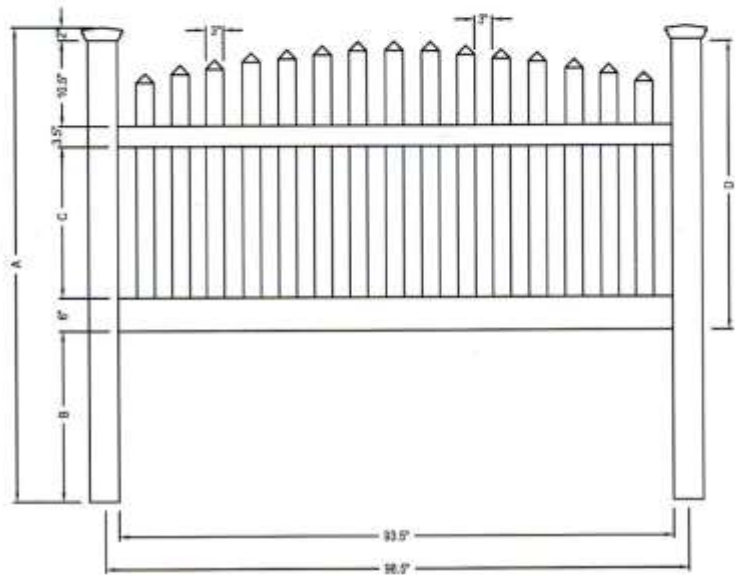

ILLUSIONS VINYL FENCE
MEDFORD, NY 11763
www.illusionsfence.com
TOLL FREE: 1-800-339-3362

PICKET HEIGHTS FROM TOP RAIL							
4.5"	4.75"	5.125"	5.625"	6.625"	7.625"	9"	10.5"
1	2	3	4	5	6	7	8

☒ SELECT DESIRED POST CAP MODEL

- ☐ FRENCH GOTHIC - V55FG
- ☐ TEARDROP - V55TD
- ☐ COACHMAN - V55CM
- ☐ BALL - V55BC
- ☐ SOLAR - V55P
- ☐ SOLAR - V55O
- ☐ NEW ENGLAND - V55NE
- ☐ FLAT - V55FO

☒ SELECT DESIRED POST OPTIONS:

- ☐ 5" X 5" - .140 WALL
- ☐ 5" X 5" H.D. - .250 WALL
- ☐ MAJESTIC™ 8" X 8" - .250 WALL

FRONT ELEVATION

	A		B		C		D	
H(FT)	INCHES	H(FT)	INCHES	H(FT)	INCHES	H(FT)	INCHES	
3	60	3	22	3	16	3	36	
42	84	42	40	42	22	42	42	
4	84	4	34	4	28	4	48	
5	96	5	34	5	40	5	60	

NOTES:

1. ALL ILLUSIONS VINYL FENCES ARE ASTM F964-09 COMPLIANT
2. AVAILABLE IN GRAND ILLUSIONS COLOR SPECTRUM (35 COLORS) AND GRAND ILLUSIONS VINYL WOODBOND (5 AUTHENTIC WOODGRAINS)

V403-3TR, 42TR, 4TR, 5TR

3', 42", 4', 5' H X 8' W 3" SCALLOPED CONTEMPORARY PICKET FENCE WITH POINTED CAP THRU-RAIL