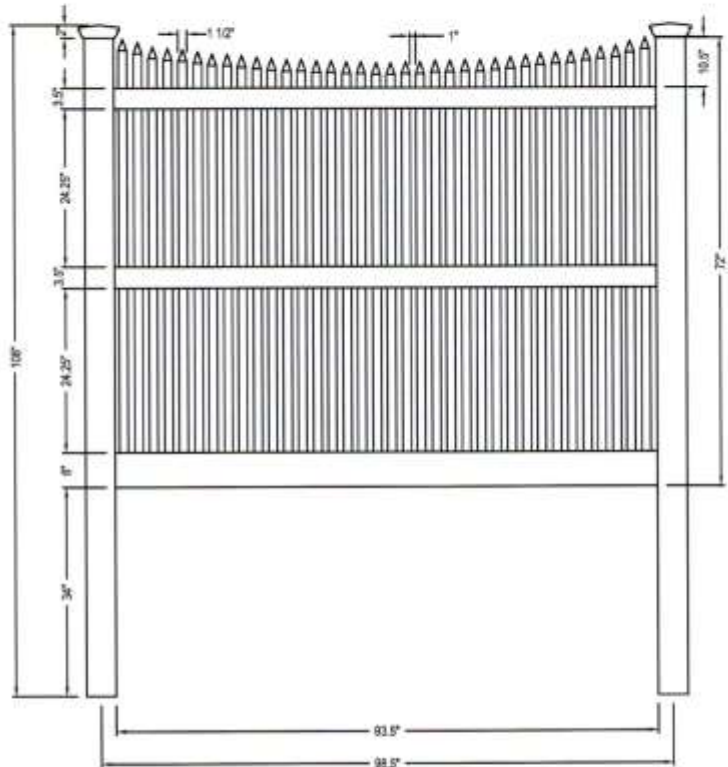

☒ SELECT DESIRED POST OPTIONS:

- ☐ 5" X 5" - .140 WALL
- ☐ 5" X 5" H.D. - .250 WALL
- ☐ MAJESTIC™ 8" X 8" - .250 WALL

FRONT ELEVATION

NOTES:

1. ALL ILLUSIONS VINYL FENCES ARE ASTM F964-09 COMPLIANT
2. AVAILABLE IN GRAND ILLUSIONS COLOR SPECTRUM (35 COLORS) AND GRAND ILLUSIONS VINYL WOODBOND (5 AUTHENTIC WOODGRAINS)
3. INCLUDES METAL REINFORCEMENT BOTTOM RAIL

V402NR-6TR

6" H X 8" W - 7/8" X 1-1/2" REDUCED SPACING SCALLOPED CONTEMPORARY PICKET FENCE WITH POINTED CAP THRU-RAIL

ALL STYLES AVAILABLE IN GRAND ILLUSIONS 35 COLORS AND 5 AUTHENTIC WOODGRAINS