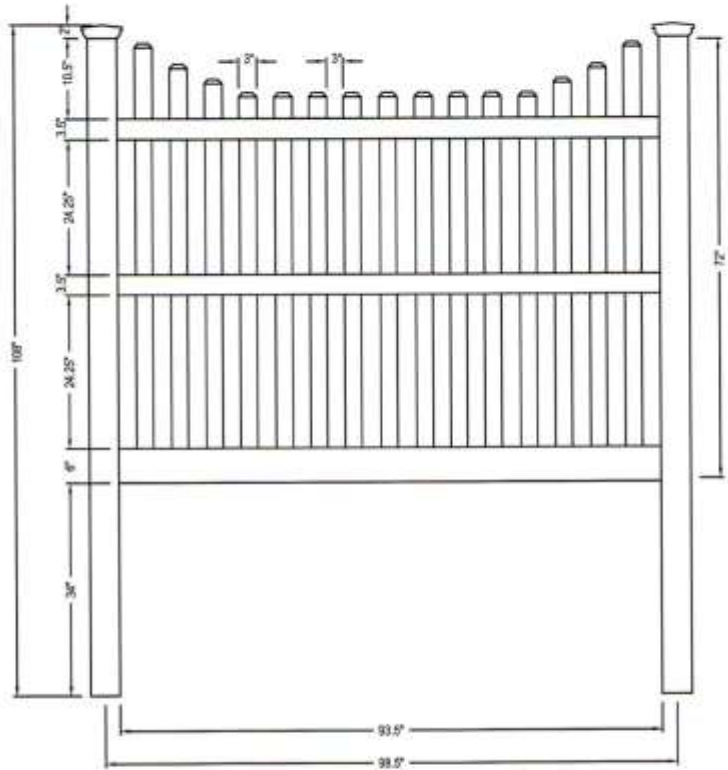

☒ SELECT DESIRED POST OPTIONS:

- ☐ 5" X 5" - .140 WALL
- ☐ 5" X 5" H.D. - .250 WALL
- ☐ MAJESTIC™ 8" X 8" - .250 WALL

FRONT ELEVATION