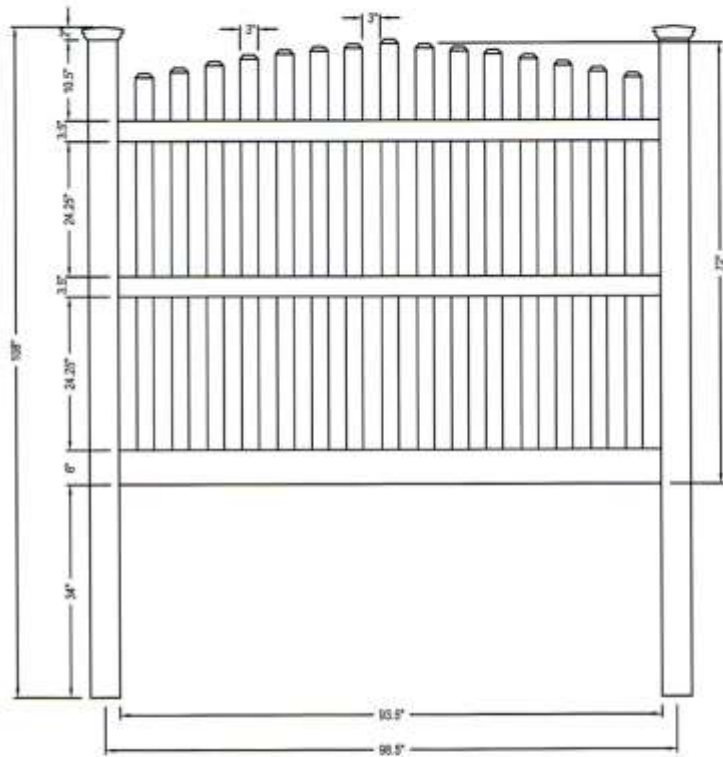

☒ SELECT DESIRED POST OPTIONS:

- ☐ 5" X 5" - .140 WALL
- ☐ 5" X 5" H.D. - .250 WALL
- ☐ MAJESTIC™ 8" X 8" - .250 WALL

FRONT ELEVATION

NOTES:

1. ALL ILLUSIONS VINYL FENCES ARE ASTM F964-09 COMPLIANT
2. AVAILABLE IN GRAND ILLUSIONS COLOR SPECTRUM (35 COLORS) AND GRAND ILLUSIONS VINYL WOODBOND (5 AUTHENTIC WOODGRAINS)
3. INCLUDES METAL REINFORCEMENT BOTTOM RAIL

V353-6TR

6" H X 6" W 3" ARCHED CONTEMPORARY PICKET FENCE WITH DOG EAR CAP THRU-RAIL

ALL STYLES AVAILABLE IN GRAND ILLUSIONS 35 COLORS AND 5 AUTHENTIC WOODGRAINS