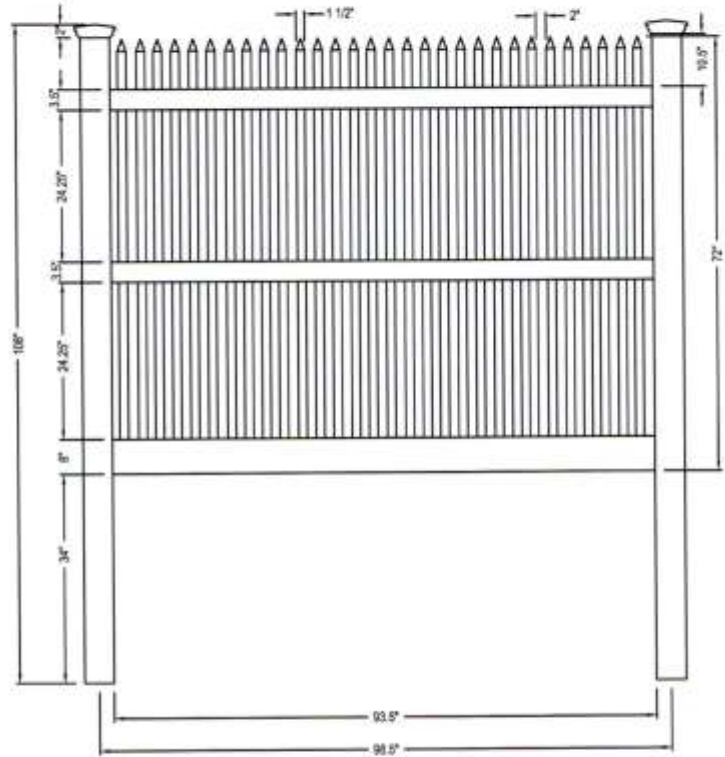

☒ SELECT DESIRED POST OPTIONS:

- ☐ 5" X 5" - .140 WALL
- ☐ 5" X 5" H.D. - .250 WALL
- ☐ MAJESTIC™ 8" X 8" - .250 WALL

FRONT ELEVATION

NOTES:

1. ALL ILLUSIONS VINYL FENCES ARE ASTM F964-09 COMPLIANT
2. AVAILABLE IN GRAND ILLUSIONS COLOR SPECTRUM (35 COLORS) AND GRAND ILLUSIONS VINYL WOODBOND (5 AUTHENTIC WOODGRAINS)
3. INCLUDES METAL REINFORCEMENT BOTTOM RAIL

V401R-6TR

6" H X 8" W - 7/8" X 1-1/2" STRAIGHT CONTEMPORARY PICKET WITH POINTED CAP THRU-RAIL

ALL STYLES AVAILABLE IN GRAND ILLUSIONS 35 COLORS AND 5 AUTHENTIC WOODGRAINS