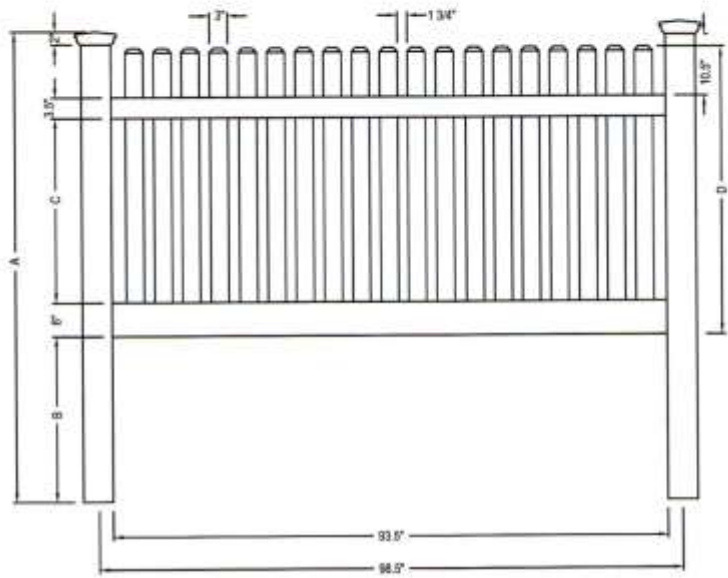

☒ SELECT DESIRED POST OPTIONS:

- ☐ 5" X 5" - .140 WALL
- ☐ 5" X 5" H.D. - .250 WALL
- ☐ MAJESTIC™ 8" X 8" - .250 WALL

FRONT ELEVATION

A		B		C		D	
H(FT)	INCHES	H(FT)	INCHES	H(FT)	INCHES	H(FT)	INCHES
3	60	3	22	3	16	3	36
42	84	42	40	42	22	42	42
4	84	4	34	4	28	4	48
5	96	5	34	5	40	5	60

NOTES:

1. ALL ILLUSIONS VINYL FENCES ARE ASTM F964-09 COMPLIANT
2. AVAILABLE IN GRAND ILLUSIONS COLOR SPECTRUM (35 COLORS) AND GRAND ILLUSIONS VINYL WOODBOND (5 AUTHENTIC WOODGRAINS)

V350R-3TR, 42TR, 4TR, 5TR

3', 42", 4', 5' H X 8' W 3" REDUCED SPACING CONTEMPORARY PICKET FENCE WITH POINTED DOG EAR CAP THRU-RAIL

ALL STYLES AVAILABLE IN GRAND ILLUSIONS 35 COLORS AND 5 AUTHENTIC WOODGRAINS