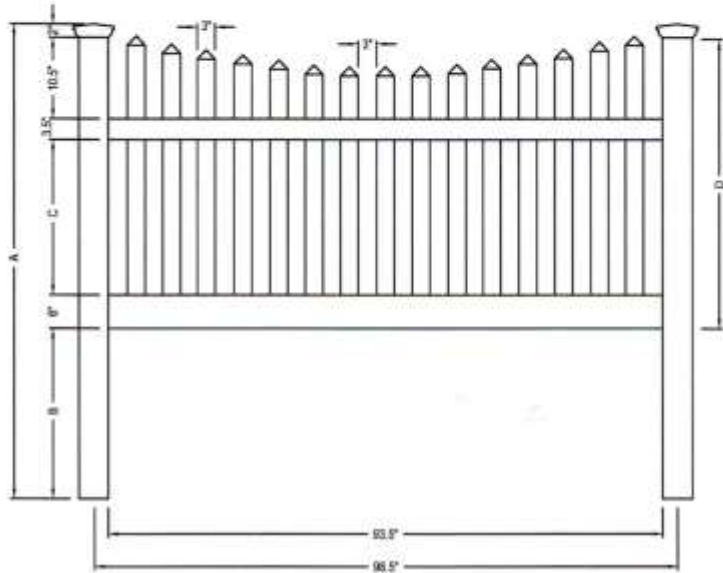

☒ SELECT DESIRED POST OPTIONS:

- ☐ 5" X 5" - .140 WALL
- ☐ 5" X 5" H.D. - .250 WALL
- ☐ MAJESTIC™ 8" X 8" - .250 WALL

FRONT ELEVATION

A		B		C		D	
H(FT)	INCHES	H(FT)	INCHES	H(FT)	INCHES	H(FT)	INCHES
3	60	3	22	3	16	3	36
42	84	42	40	42	22	42	42
4	84	4	34	4	28	4	48
5	96	5	34	5	40	5	60

NOTES:

1. ALL ILLUSIONS VINYL FENCES ARE ASTM F964-09 COMPLIANT
2. AVAILABLE IN GRAND ILLUSIONS COLOR SPECTRUM (35 COLORS) AND GRAND ILLUSIONS VINYL WOODBOND (5 AUTHENTIC WOODGRAINS)

V402-3TR, 42TR, 4TR, 5TR

3', 42", 4', 5' H X 8' W 3" SCALLOPED CONTEMPORARY PICKET FENCE WITH POINTED CAP THRU-RAIL

ALL STYLES AVAILABLE IN GRAND ILLUSIONS 35 COLORS AND 5 AUTHENTIC WOODGRAINS