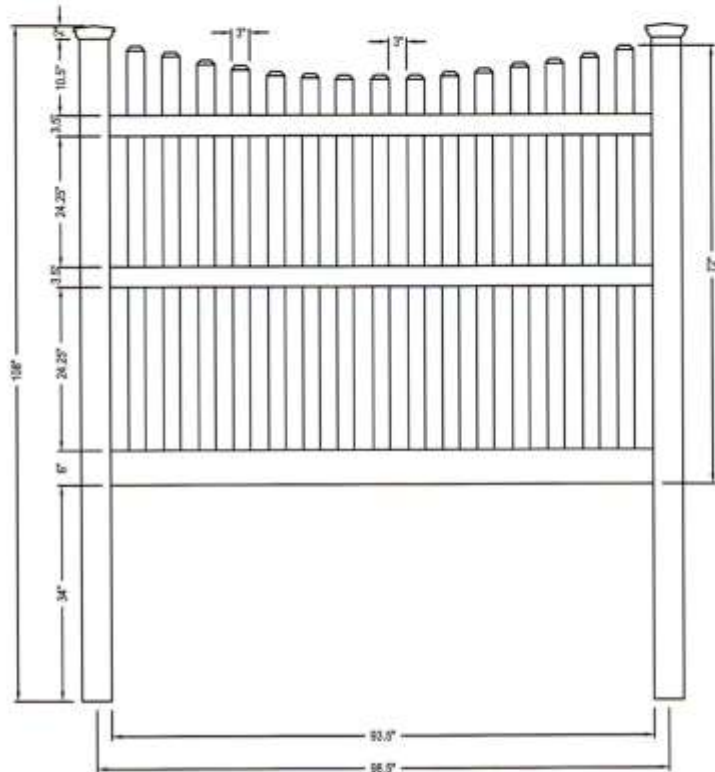

☒ SELECT DESIRED POST OPTIONS:

- ☐ 5" X 5" - .140 WALL
- ☐ 5" X 5" H.D. - .250 WALL
- ☐ MAJESTIC™ 8" X 8" - .250 WALL

FRONT ELEVATION