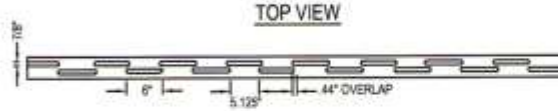

SELECT DESIRED POST OPTIONS:

- 5" X 5" - .140 WALL
- 5" X 5" H.D. - .250 WALL
- MAJESTIC™ 8" X 8" - .250 WALL

FRONT ELEVATION

A		B		C		D	
H(FT)	INCHES	H(FT)	INCHES	H(FT)	INCHES	H(FT)	INCHES
3	60	3	22	3	13.5	3	36
4	84	4	34	4	25.5	4	48