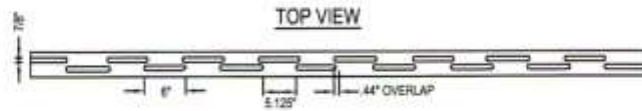

FRONT ELEVATION