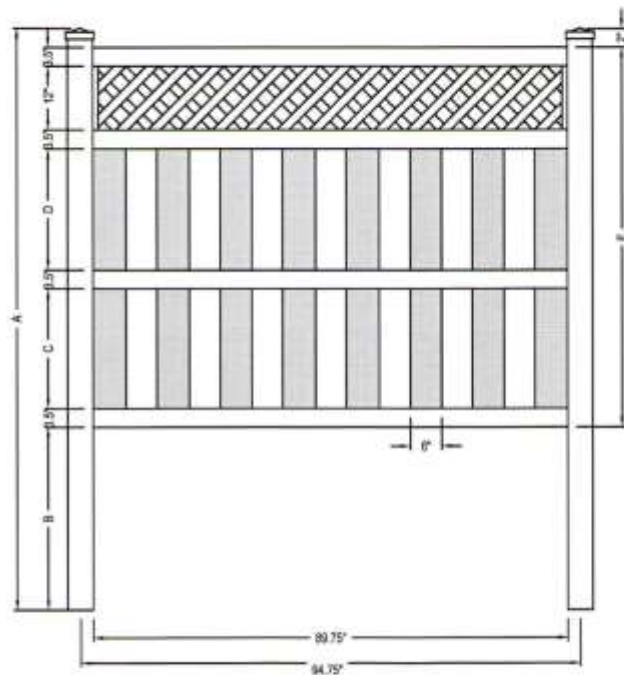

☒ SELECT DESIRED POST OPTIONS:

- ☐ 5" X 5" - .140 WALL
- ☐ 5" X 5" H.D. - .250 WALL
- ☐ MAJESTIC™ 8" X 8" - .250 WALL

FRONT ELEVATION

A		B		C		D		E	
H(FT)	INCHES	H(FT)	INCHES	H(FT)	INCHES	H(FT)	INCHES	H(FT)	INCHES
5	96	5	34	5	17	5	17	5	60
6	108	6	34	6	23	6	23	6	72
8	144	8	46	8	35	8	35	8	96
10	168	10	46	10	47	10	47	10	120

NOTES:

1. ALL ILLUSIONS VINYL FENCES ARE ASTM F964-09 COMPLIANT
2. AVAILABLE IN GRAND ILLUSIONS COLOR SPECTRUM (35 COLORS) AND GRAND ILLUSIONS VINYL WOODBOND (5 AUTHENTIC WOODGRAINS)
3. INCLUDES METAL REINFORCEMENT BOTTOM RAIL

V210D-5,6,8,10

BOARD ON BOARD 5', 6', 8' H X 8' W

ALL STYLES AVAILABLE IN GRAND ILLUSIONS 35 COLORS AND 5 AUTHENTIC WOODGRAINS