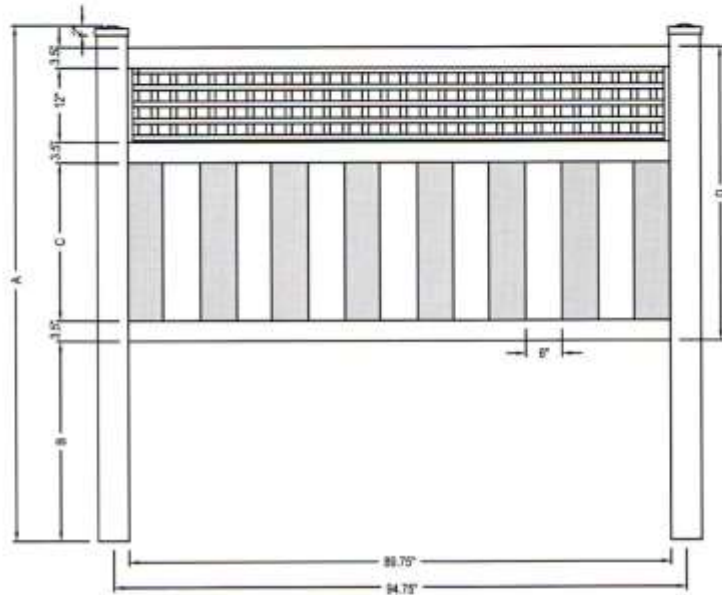

SELECT DESIRED POST OPTIONS:

- 5" X 5" - .140 WALL
- 5" X 5" H.D. - .250 WALL
- MAJESTIC™ 6" X 8" - .250 WALL

FRONT ELEVATION

A		B		C		D	
H(FT)	INCHES	H(FT)	INCHES	H(FT)	INCHES	H(FT)	INCHES
3	60	3	22	3	13.5	3	36
4	84	4	34	4	25.5	4	48