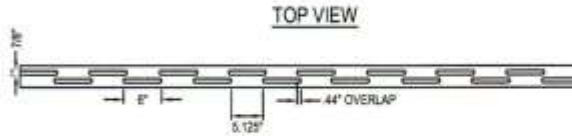

☒ SELECT DESIRED POST OPTIONS:

- ☐ 5" X 5" - .140 WALL
- ☐ 5" X 5" H.D. - .250 WALL
- ☐ MAJESTIC™ 8" X 8" - .250 WALL

FRONT ELEVATION

A		B		C		D	
H(FT)	INCHES	H(FT)	INCHES	H(FT)	INCHES	H(FT)	INCHES
3	60	3	22	3	29	3	36
4	84	4	34	4	41	4	48

NOTES:

1. ALL ILLUSIONS VINYL FENCES ARE ASTM F964-09 COMPLIANT
2. AVAILABLE IN GRAND ILLUSIONS COLOR SPECTRUM (35 COLORS) AND GRAND ILLUSIONS VINYL WOODBOND (5 AUTHENTIC WOODGRAINS)
3. INCLUDES METAL REINFORCEMENT BOTTOM RAIL

V210-3,4

BOARD ON BOARD 3", 4" H X 8" W

ALL STYLES AVAILABLE IN GRAND ILLUSIONS 35 COLORS AND 5 AUTHENTIC WOODGRAINS