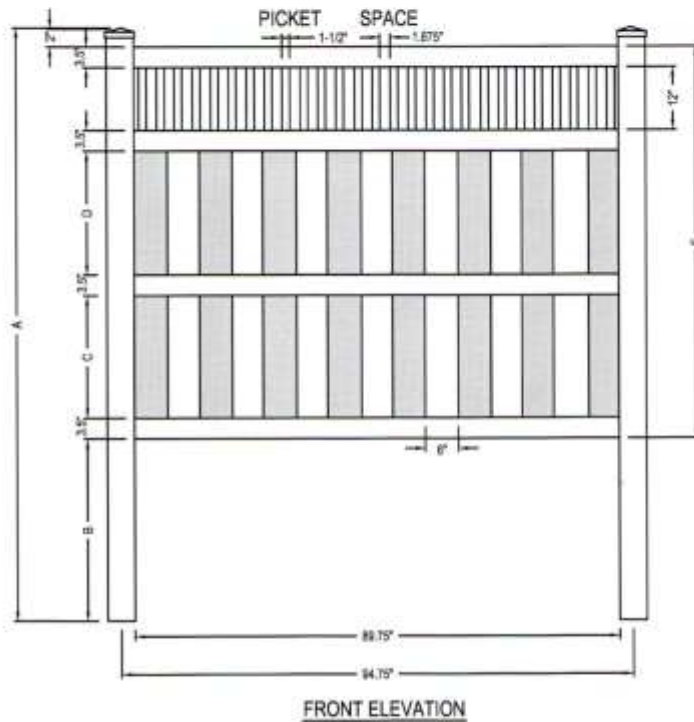

V2701-3,4

3', 4' H X 8' W BOARD ON BOARD WITH FRAMED CLASSIC VICTORIAN PICKET TOP

ALL STYLES AVAILABLE IN GRAND ILLUSIONS 35 COLORS AND 5 AUTHENTIC WOODGRAINS

profencesupply.com

Professional grade fence products

SELECT DESIRED POST OPTIONS:

- 5" X 5" - .140 WALL
- 5" X 5" H.D. - .250 WALL
- MAJESTIC™ 8" X 8" - .250 WALL

A		B		C		D		E	
H(FT)	INCHES	H(FT)	INCHES	H(FT)	INCHES	H(FT)	INCHES	H(FT)	INCHES
5	96	5	34	5	17	5	17	5	60
6	108	6	34	6	23	6	23	6	72
8	144	8	46	8	35	8	35	8	96
10	168	10	46	10	47	10	47	10	120