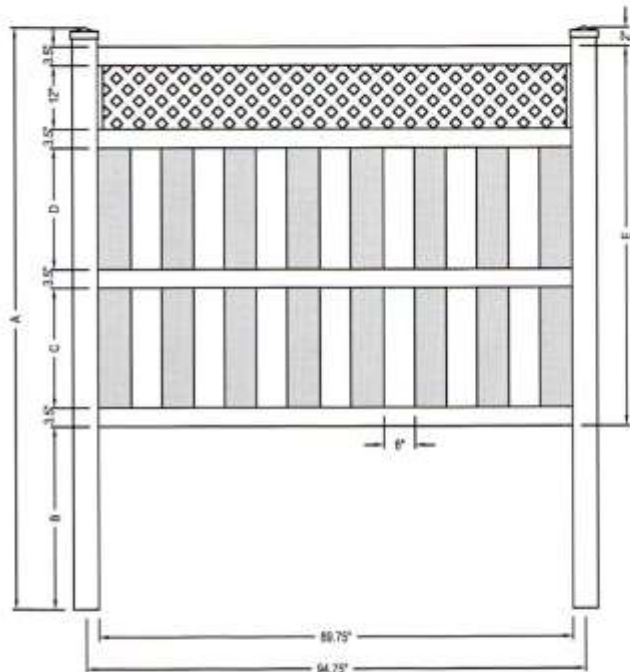

☒ SELECT DESIRED POST OPTIONS:

- ☐ 5" X 5" - .140 WALL
- ☐ 5" X 5" H.D. - .250 WALL
- ☐ MAJESTIC™ 8" X 8" - .250 WALL

FRONT ELEVATION

A		B		C		D		E	
H(FT)	INCHES	H(FT)	INCHES	H(FT)	INCHES	H(FT)	INCHES	H(FT)	INCHES
5	96	5	34	5	17	5	17	5	60
6	108	6	34	6	23	6	23	6	72
8	144	8	46	8	35	8	35	8	96
10	188	10	46	10	47	10	47	10	120

NOTES:

1. ALL ILLUSIONS VINYL FENCES ARE ASTM F964-09 COMPLIANT
2. AVAILABLE IN GRAND ILLUSIONS COLOR SPECTRUM (35 COLORS) AND GRAND ILLUSIONS VINYL WOODBOND (5 AUTHENTIC WOODGRAINS)
3. INCLUDES METAL REINFORCEMENT BOTTOM RAIL

V210DS-5,6,8,10

BOARD ON BOARD 5', 6', 8', 10' H X 8" W

ALL STYLES AVAILABLE IN GRAND ILLUSIONS 35 COLORS AND 5 AUTHENTIC WOODGRAINS