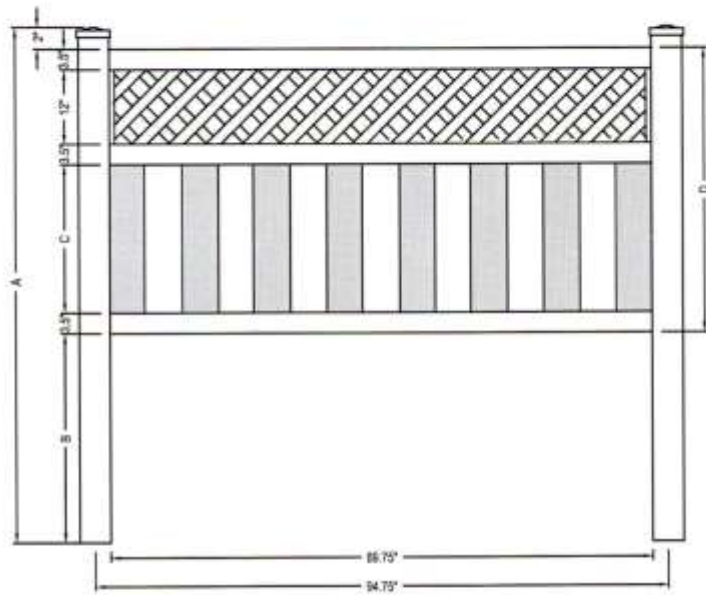

SELECT DESIRED POST OPTIONS:

- 5" X 5" - .140 WALL
- 5" X 5" H.D. - .250 WALL
- MAJESTIC™ 8" X 8" - .250 WALL

FRONT ELEVATION

A		B		C		D	
H(FT)	INCHES	H(FT)	INCHES	H(FT)	INCHES	H(FT)	INCHES
3	60	3	22	3	13.5	3	36
4	84	4	34	4	25.5	4	48