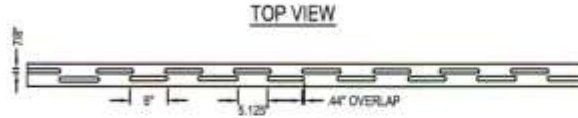

profencesupply.com

Professional grade fence products

toll free 866.415.6609

toll free fax 866.685.1110

ILLUSIONS VINYL FENCE
MEDFORD, NY 11763
www.illusionsfence.com
TOLL FREE: 1-800-339-3362

☒ SELECT DESIRED POST CAP MODEL

- ☐ FRENCH GOTHIC - V55FG
- ☐ TEARDROP - V55TD
- ☐ COACHMAN - V55CM
- ☐ BALL - V55BC
- ☐ SOLAR - V55P
- ☐ SOLAR - V55O
- ☐ NEW ENGLAND - V55NE
- ☐ FLAT - V55FO

☒ SELECT DESIRED POST OPTIONS:

- ☐ 5" X 5" - .140 WALL
- ☐ 5" X 5" H.D. - .250 WALL
- ☐ MAJESTIC™ 8" X 8" - .250 WALL

PICKET HEIGHTS FROM TOP RAIL													
8.5"	6.5"	4.5"	2.5"	2.5"	2.5"	2.5"	2.5"	2.5"	2.5"	2.5"	2.5"	2.5"	2.5"
1	2	3	4	5	6	7	8	9	10	11	12	13	14

	A		B		C		D	
H(FT)	INCHES	H(FT)	INCHES	H(FT)	INCHES	H(FT)	INCHES	
3	60	3	22	3	13	3	36	
4	84	4	34	4	25	4	48	

NOTES:

1. ALL ILLUSIONS VINYL FENCES ARE ASTM F964-09 COMPLIANT
2. AVAILABLE IN GRAND ILLUSIONS COLOR SPECTRUM (35 COLORS) AND GRAND ILLUSIONS VINYL WOODBOND (5 AUTHENTIC WOODGRAINS)
3. INCLUDES METAL REINFORCEMENT BOTTOM RAIL

V2706-3,4

3', 4' H X 8' W BOARD ON BOARD WITH STEPPED CLASSIC VICTORIAN PICKET TOP

ALL STYLES AVAILABLE IN GRAND ILLUSIONS 35 COLORS AND 5 AUTHENTIC WOODGRAINS