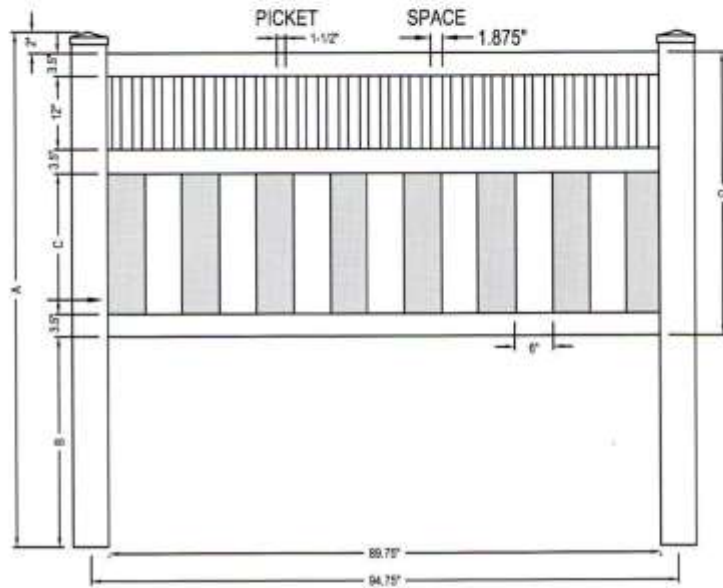

V2700-5,6,8,10

5', 6', 8', 10' H X 8' W BOARD ON BOARD WITH STRAIGHT CLASSIC VICTORIAN PICKET TOP

ALL STYLES AVAILABLE IN GRAND ILLUSIONS 35 COLORS AND 5 AUTHENTIC WOODGRAINS

profencesupply.com

Professional grade fence products

SELECT DESIRED POST OPTIONS:

- 5" X 5" - .140 WALL
- 5" X 5" H.D. - .250 WALL
- MAJESTIC™ 8" X 8" - .250 WALL

FRONT ELEVATION

A		B		C		D	
H(FT)	INCHES	H(FT)	INCHES	H(FT)	INCHES	H(FT)	INCHES
3	60	3	22	3	13.5	3	36
4	84	4	34	4	25.5	4	48