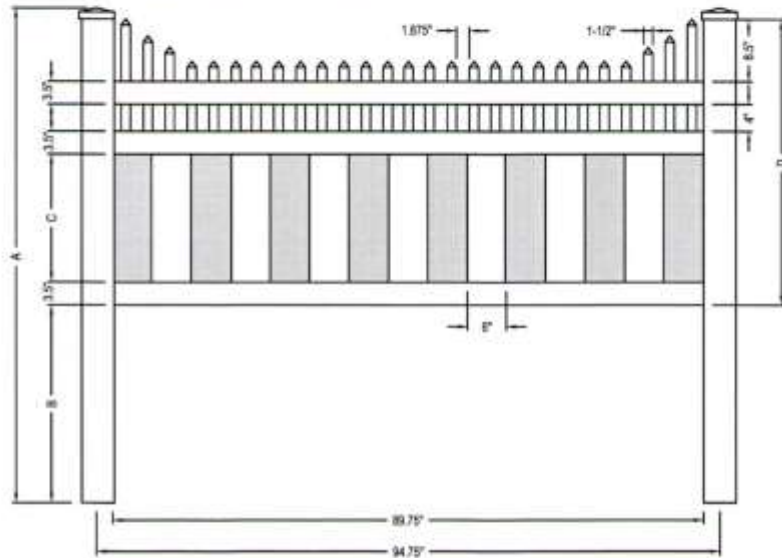

SELECT DESIRED POST OPTIONS:

- 5" X 5" - .140 WALL
- 5" X 5" H.D. - .250 WALL
- MAJESTIC™ 8" X 8" - .250 WALL

PICKET HEIGHTS FROM TOP RAIL													
8.5"	6.5"	4.5"	2.5"	2.5"	2.5"	2.5"	2.5"	2.5"	2.5"	2.5"	2.5"	2.5"	2.5"
1	2	3	4	5	6	7	8	9	10	11	12	13	14