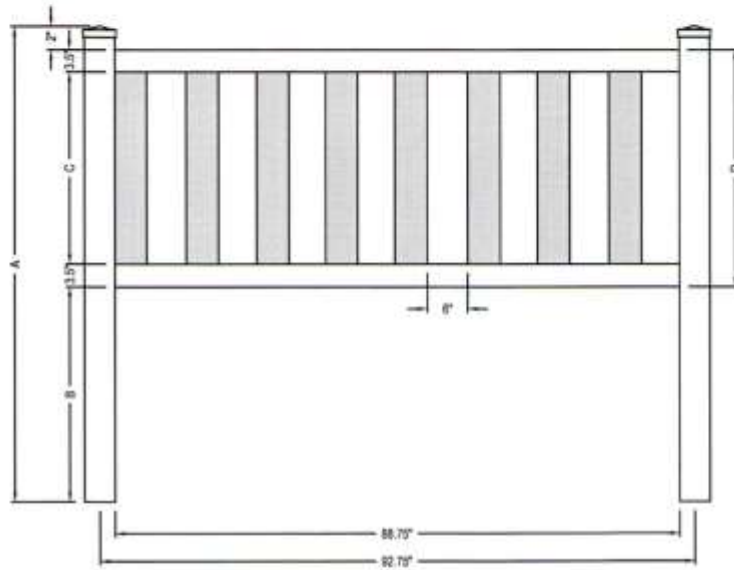

☒ SELECT DESIRED POST OPTIONS:

- ☐ 5" X 5" - .140 WALL
- ☐ 5" X 5" H.D. - .250 WALL
- ☐ MAJESTIC™ 8" X 8" - .250 WALL

FRONT ELEVATION

A		B		C		D	
H(FT)	INCHES	H(FT)	INCHES	H(FT)	INCHES	H(FT)	INCHES
3	60	3	22	3	29	3	36
4	84	4	34	4	41	4	48

NOTES:

1. ALL ILLUSIONS VINYL FENCES ARE ASTM F964-09 COMPLIANT
2. AVAILABLE IN GRAND ILLUSIONS COLOR SPECTRUM (35 COLORS) AND GRAND ILLUSIONS VINYL WOODBOND (5 AUTHENTIC WOODGRAINS)
3. INCLUDES METAL REINFORCEMENT BOTTOM RAIL

V210-3,4

BOARD ON BOARD 3", 4" H X 8" W

ALL STYLES AVAILABLE IN GRAND ILLUSIONS 35 COLORS AND 5 AUTHENTIC WOODGRAINS