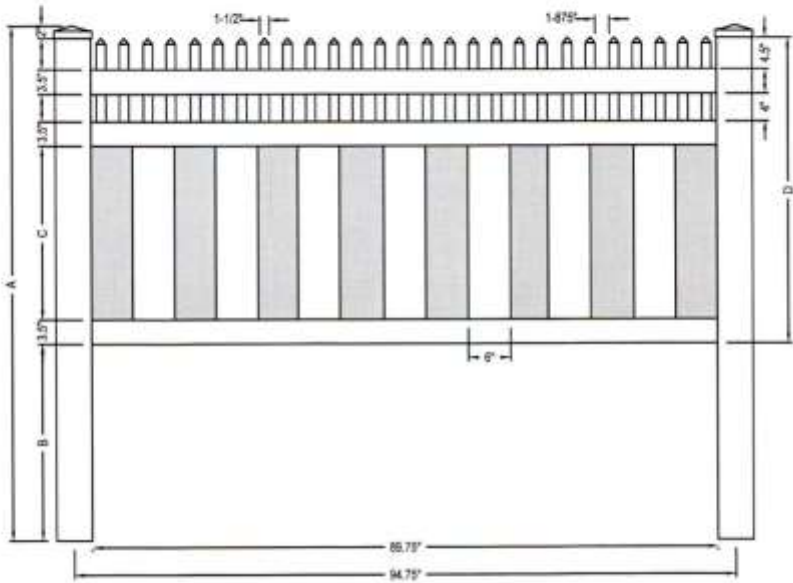

FRONT ELEVATION

A		B		C		D	
H(FT)	INCHES	H(FT)	INCHES	H(FT)	INCHES	H(FT)	INCHES
3	60	3	22	3	17	3	36
4	84	4	34	4	29	4	48

NOTES:

1. ALL ILLUSIONS VINYL FENCES ARE ASTM F964-09 COMPLIANT
2. AVAILABLE IN GRAND ILLUSIONS COLOR SPECTRUM (35 COLORS) AND GRAND ILLUSIONS VINYL WOODBOND (5 AUTHENTIC WOODGRAINS)
3. INCLUDES METAL REINFORCEMENT BOTTOM RAIL

V2700-3,4

3', 4' H X 8' W BOARD ON BOARD WITH STRAIGHT CLASSIC VICTORIAN PICKET TOP

ALL STYLES AVAILABLE IN GRAND ILLUSIONS 35 COLORS AND 5 AUTHENTIC WOODGRAINS