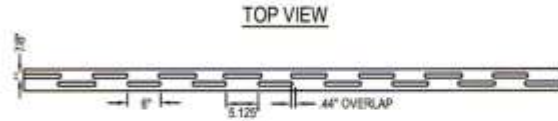

FRONT ELEVATION