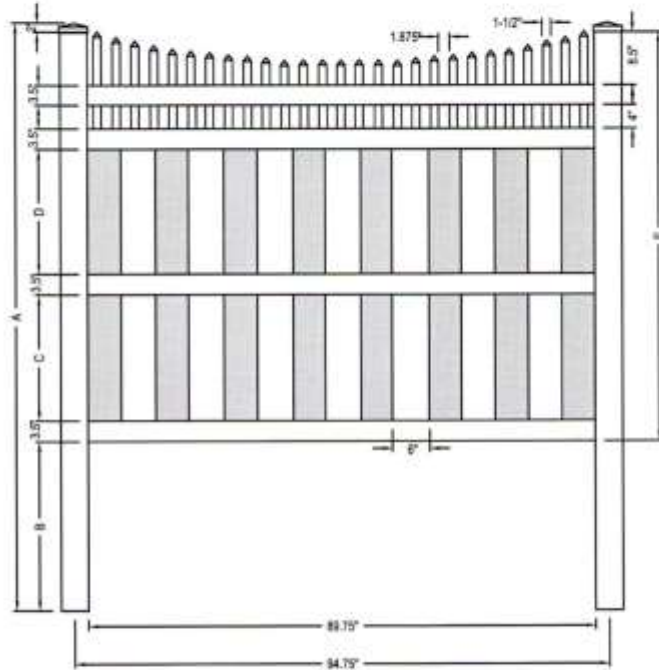

☒ SELECT DESIRED POST OPTIONS:

- ☐ 5" X 5" - .140 WALL
- ☐ 5" X 5" H.D. - .250 WALL
- ☐ MAJESTIC™ 8" X 8" - .250 WALL

FRONT ELEVATION

A		B		C		D		E	
H(FT)	INCHES	H(FT)	INCHES	H(FT)	INCHES	H(FT)	INCHES	H(FT)	INCHES
5	96	5	34	5	16.75	5	16.75	5	60
6	108	6	34	6	22.75	6	22.75	6	72
8	144	8	46	8	34.75	8	34.75	8	96
10	168	10	46	10	46.75	10	46.75	10	120

NOTES:

1. ALL ILLUSIONS VINYL FENCES ARE ASTM F964-09 COMPLIANT
2. AVAILABLE IN GRAND ILLUSIONS COLOR SPECTRUM (35 COLORS) AND GRAND ILLUSIONS VINYL WOODBOND (5 AUTHENTIC WOODGRAINS)
3. INCLUDES METAL REINFORCEMENT BOTTOM RAIL

V2707-5,6,8,10

5', 6', 8', 10' H X 8' W BOARD ON BOARD WITH SCALLOPED CLASSIC VICTORIAN PICKET TOP

ALL STYLES AVAILABLE IN GRAND ILLUSIONS 35 COLORS AND 5 AUTHENTIC WOODGRAINS