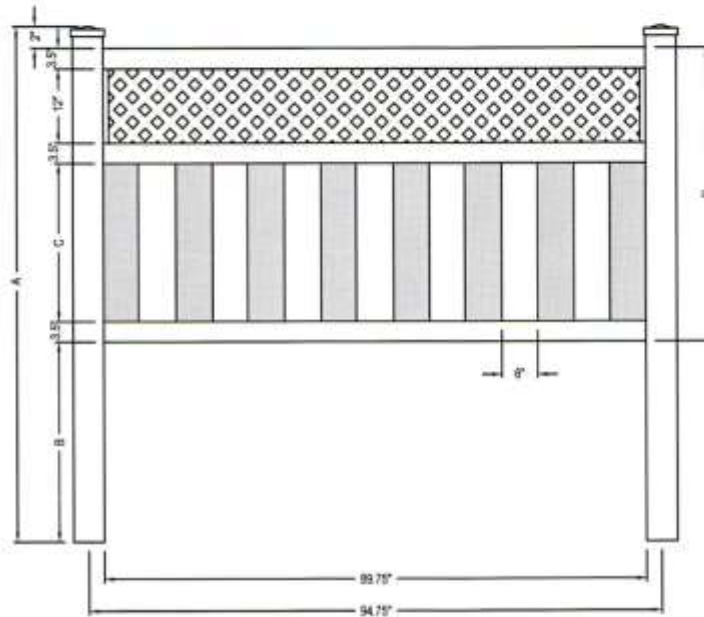

SELECT DESIRED POST OPTIONS:

- 5" X 5" - .140 WALL
- 5" X 5" H.D. - .250 WALL
- MAJESTIC™ 8" X 8" - .250 WALL

FRONT ELEVATION

A		B		C		D	
H(FT)	INCHES	H(FT)	INCHES	H(FT)	INCHES	H(FT)	INCHES
3	60	3	22	3	13.5	3	36
4	84	4	34	4	25.5	4	48