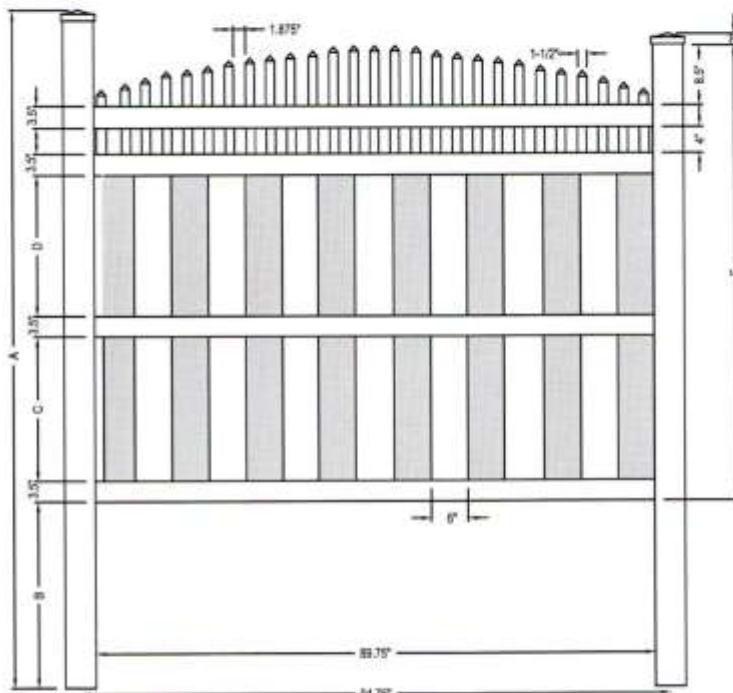

FRONT ELEVATION

A		B		C		D		E	
H(FT)	INCHES	H(FT)	INCHES	H(FT)	INCHES	H(FT)	INCHES	H(FT)	INCHES
5	96	5	34	5	16.75	5	16.75	5	60
6	108	6	34	6	22.75	6	22.75	6	72
8	144	8	46	8	34.75	8	34.75	8	96
10	168	10	46	10	46.75	10	46.75	10	120

NOTES:

1. ALL ILLUSIONS VINYL FENCES ARE ASTM F964-09 COMPLIANT
2. AVAILABLE IN GRAND ILLUSIONS COLOR SPECTRUM (35 COLORS) AND GRAND ILLUSIONS VINYL WOODBOND (5 AUTHENTIC WOODGRAINS)
3. INCLUDES METAL REINFORCEMENT BOTTOM RAIL

V2708-5,6,8,10

5', 6', 8', 10' W X 8" H BOARD ON BOARD WITH ARCHED CLASSIC VICTORIAN PICKET TOP

ALL STYLES AVAILABLE IN GRAND ILLUSIONS 35 COLORS AND 5 AUTHENTIC WOODGRAINS