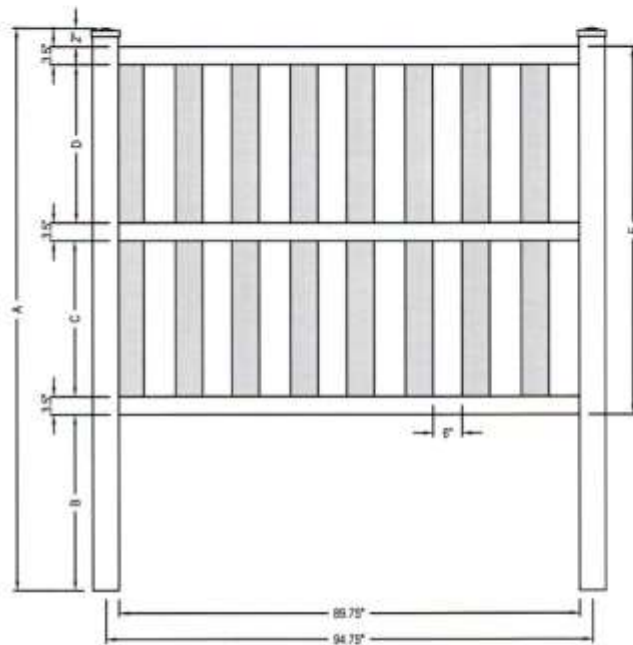

FRONT ELEVATION

A		B		C		D		E	
H(FT)	INCHES	H(FT)	INCHES	H(FT)	INCHES	H(FT)	INCHES	H(FT)	INCHES
5	96	5	34	5	24.75	5	24.75	5	60
6	108	6	34	6	30.75	6	30.75	6	72
8	144	8	46	8	42.75	8	42.75	8	96
10	168	10	46	10	54.75	10	54.75	10	120

NOTES:

1. ALL ILLUSIONS VINYL FENCES ARE ASTM F964-09 COMPLIANT
2. AVAILABLE IN GRAND ILLUSIONS COLOR SPECTRUM (35 COLORS) AND GRAND ILLUSIONS VINYL WOODBOND (5 AUTHENTIC WOODGRAINS)
3. INCLUDES METAL REINFORCEMENT BOTTOM RAIL

V210-5,6,8,10

BOARD ON BOARD 5", 6", 8", 10" H X 8" W

ALL STYLES AVAILABLE IN GRAND ILLUSIONS 35 COLORS AND 5 AUTHENTIC WOODGRAINS