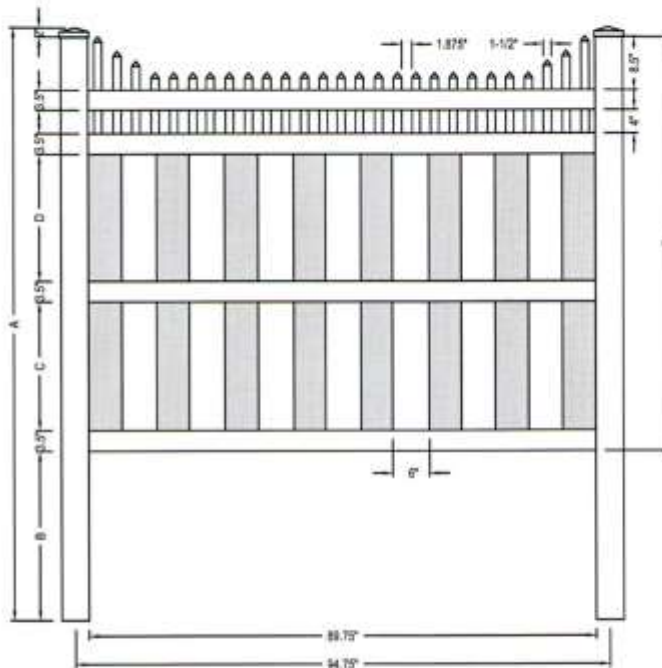

toll free 866.415.6609

toll free fax 866.685.1110

ILLUSIONS VINYL FENCE  
 MEDFORD, NY 11763  
 www.illusionsfence.com  
 TOLL FREE: 1-800-339-3362

TOP VIEW

SELECT DESIRED POST CAP MODEL

- FRENCH GOTHIC - V55FG
- TEARDROP - V55TD
- COACHMAN - V55CM
- BALL - V55BC
- SOLAR - V55P
- SOLAR - V55O
- NEW ENGLAND - V55NE
- FLAT - V55FO

SELECT DESIRED POST OPTIONS:

- 5" X 5" - .140 WALL
- 5" X 5" H.D. - .250 WALL
- MAJESTIC™ 8" X 8" - .250 WALL

PICKET HEIGHTS FROM TOP RAIL													
8.5"	6.5"	4.5"	2.5"	2.5"	2.5"	2.5"	2.5"	2.5"	2.5"	2.5"	2.5"	2.5"	2.5"
1	2	3	4	5	6	7	8	9	10	11	12	13	14