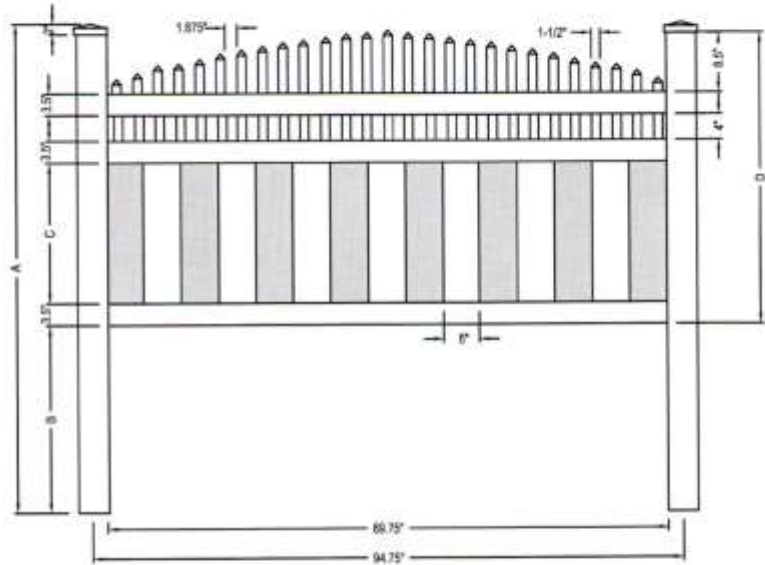

☒ SELECT DESIRED POST OPTIONS:

- ☐ 5" X 5" - .140 WALL
- ☐ 5" X 5" H.D. - .250 WALL
- ☐ MAJESTIC™ 8" X 8" - .250 WALL

FRONT ELEVATION

	A		B		C		D	
H(FT)	INCHES	H(FT)	INCHES	H(FT)	INCHES	H(FT)	INCHES	
3	60	3	22	3	13	3	36	
4	84	4	34	4	25	4	48	

NOTES:

1. ALL ILLUSIONS VINYL FENCES ARE ASTM F964-09 COMPLIANT
2. AVAILABLE IN GRAND ILLUSIONS COLOR SPECTRUM (35 COLORS) AND GRAND ILLUSIONS VINYL WOODBOND (5 AUTHENTIC WOODGRAINS)
3. INCLUDES METAL REINFORCEMENT BOTTOM RAIL

V2708-3,4

3', 4' H X 8' W BOARD ON BOARD WITH ARCHED CLASSIC VICTORIAN PICKET TOP

ALL STYLES AVAILABLE IN GRAND ILLUSIONS 35 COLORS AND 5 AUTHENTIC WOODGRAINS