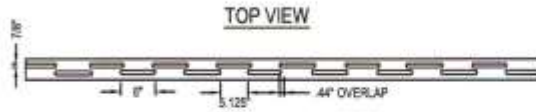

ILLUSIONS VINYL FENCE
MEDFORD, NY 11763
www.illusionsfence.com
TOLL FREE: 1-800-339-3362