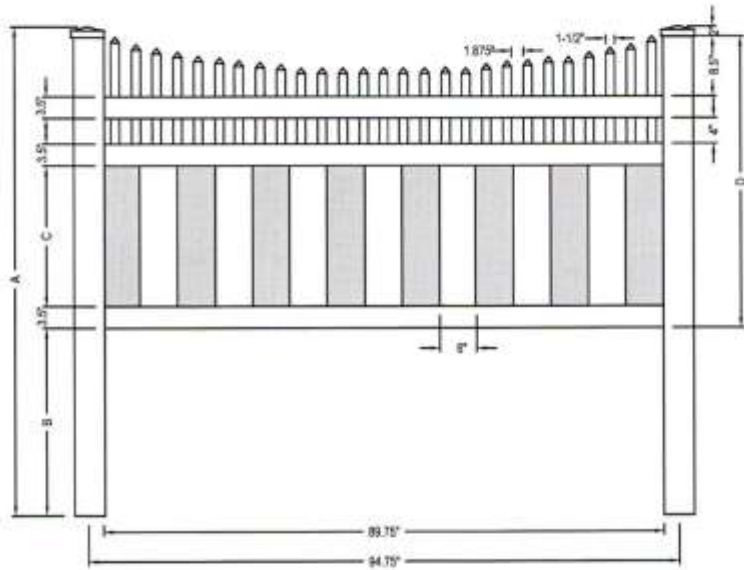

FRONT ELEVATION

	A	B	C	D
H(FT)	INCHES	H(FT)	INCHES	H(FT)
3	60	3	22	3
4	84	4	34	4

NOTES:

1. ALL ILLUSIONS VINYL FENCES ARE ASTM F964-09 COMPLIANT
2. AVAILABLE IN GRAND ILLUSIONS COLOR SPECTRUM (35 COLORS) AND GRAND ILLUSIONS VINYL WOODBOND (5 AUTHENTIC WOODGRAINS)
3. INCLUDES METAL REINFORCEMENT BOTTOM RAIL

V2707-3,4

3', 4' H X 8' W BOARD ON BOARD WITH SCALLOPED CLASSIC VICTORIAN PICKET TOP

ALL STYLES AVAILABLE IN GRAND ILLUSIONS 35 COLORS AND 5 AUTHENTIC WOODGRAINS