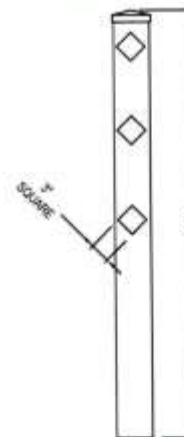

FRONT ELEVATION