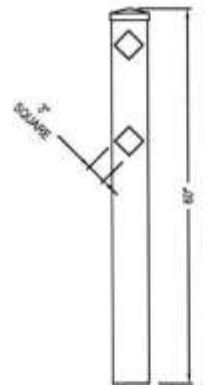

SIDE ELEVATION