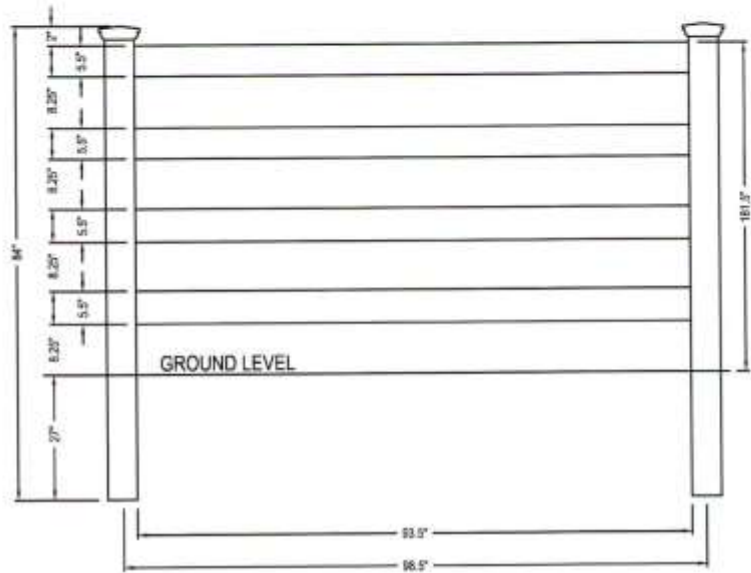

-   FRENCH GOTHIC - V55FG
-   TEARDROP - V55TD
-   COACHMAN - V55CM
-   BALL - V55BC
-   SOLAR - V55P
-   SOLAR - V55O
-   NEW ENGLAND - V55NE
-   FLAT - V55FO

SELECT DESIRED POST OPTIONS:

- 5" X 5" - .140 WALL
- 5" X 5" H.D. - .250 WALL
- MAJESTIC™ 8" X 8" - .250 WALL