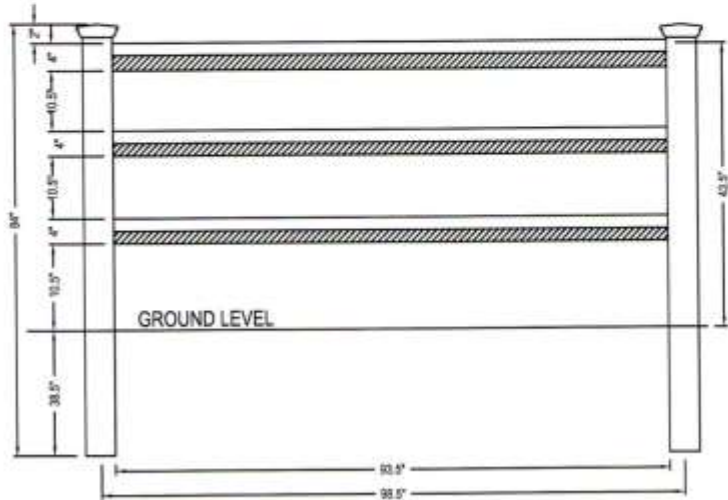

☒ SELECT DESIRED POST CAP MODEL

- ☐ FRENCH GOTHIC - V55FG
- ☐ TEARDROP - V55TD
- ☐ COACHMAN - V55CM
- ☐ BALL - V55BC
- ☐ SOLAR - V55P
- ☐ SOLAR - V55O
- ☐ NEW ENGLAND - V55NE
- ☐ FLAT - V55FO