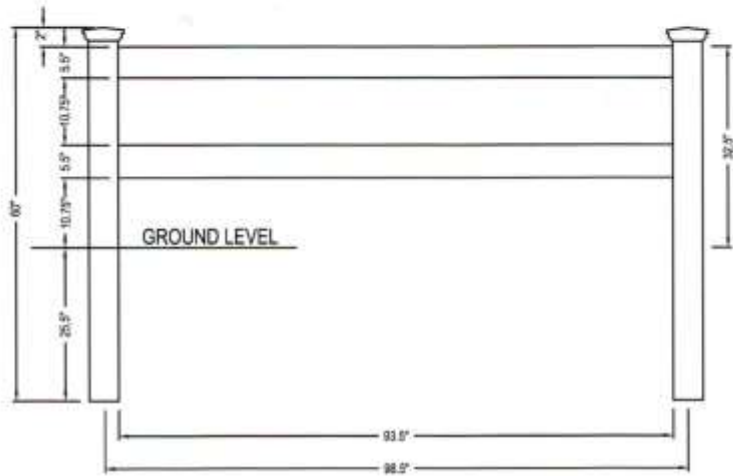

-  FRENCH GOTHIC - V55FG
-  TEARDROP - V55TD
-  COACHMAN - V55CM
-  BALL - V55BC
-  SOLAR - V55P
-  SOLAR - V55O
-  NEW ENGLAND - V55NE
-  FLAT - V55FO

SELECT DESIRED POST OPTIONS:

- 5" X 5" - .140 WALL
- 5" X 5" H.D. - .250 WALL
- MAJESTIC™ 8" X 8" - .250 WALL