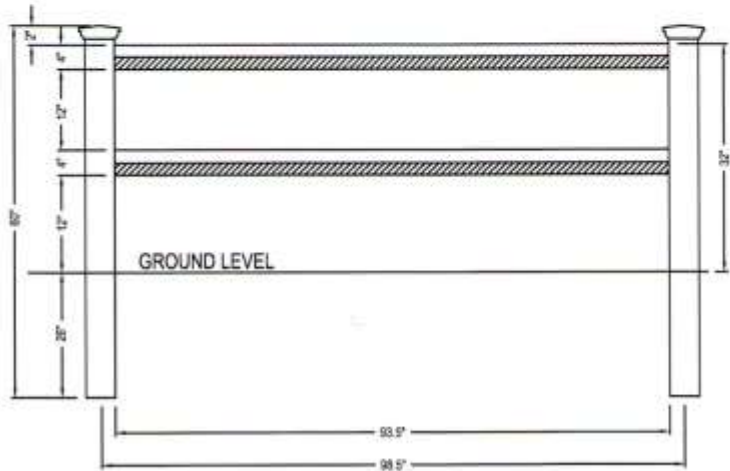

☒ SELECT DESIRED POST CAP MODEL

- ☐ FRENCH GOTHIC - V55FG
- ☐ TEARDROP - V55TD
- ☐ COACHMAN - V55CM
- ☐ BALL - V55BC
- ☐ SOLAR - V55P
- ☐ SOLAR - V55O
- ☐ NEW ENGLAND - V55NE
- ☐ FLAT - V55FO

FRONT ELEVATION

☒ SELECT DESIRED POST OPTIONS:

- ☐ 5" X 5" - .140 WALL
- ☐ 5" X 5" H.D. - .250 WALL
- ☐ MAJESTIC™ 8" X 8" - .250 WALL