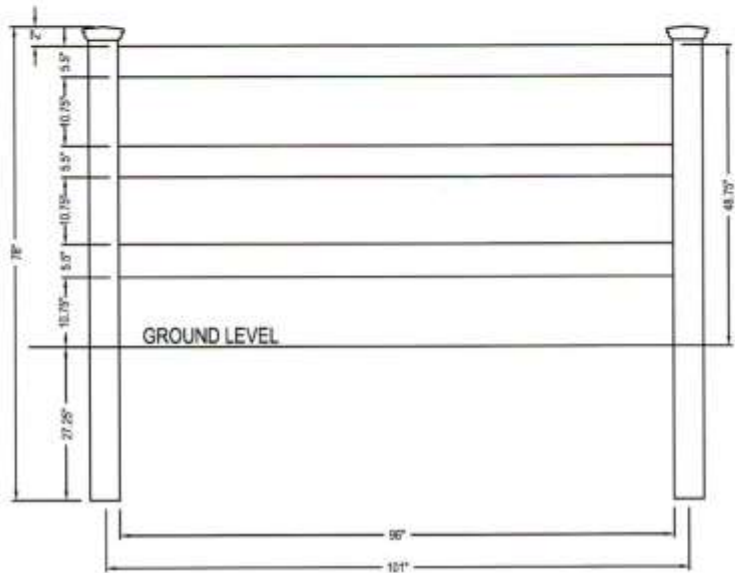

-   FRENCH GOTHIC - V55FG
-   TEARDROP - V55TD
-   COACHMAN - V55CM
-   BALL - V55BC
-   SOLAR - V55P
-   SOLAR - V55O
-   NEW ENGLAND - V55NE
-   FLAT - V55FO

SELECT DESIRED POST OPTIONS:

- 5" X 5" - .140 WALL
- 5" X 5" H.D. - .250 WALL
- MAJESTIC™ 8" X 8" - .250 WALL