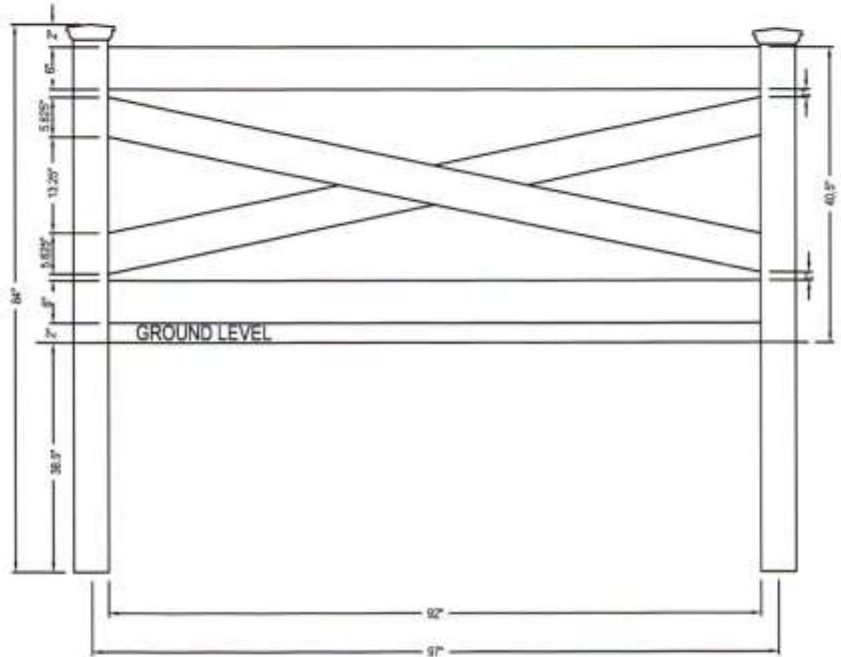

☒ SELECT DESIRED POST OPTIONS:

- ☐ 5" X 5" - .140 WALL
- ☐ 5" X 5" H.D. - .250 WALL
- ☐ MAJESTIC™ 8" X 8" - .250 WALL

FRONT ELEVATION

NOTES:

1. ALL ILLUSIONS VINYL FENCES ARE ASTM F964-09 COMPLIANT
2. AVAILABLE IN GRAND ILLUSIONS COLOR SPECTRUM (35 COLORS) AND GRAND ILLUSIONS VINYL WOODBOND (5 AUTHENTIC WOODGRAINS)

CROSSBUCK

8" W POST AND RAIL FENCE WITH TWO RAILS AND TWO CROSS RAILS

ALL STYLES AVAILABLE IN GRAND ILLUSIONS 35 COLORS AND 5 AUTHENTIC WOODGRAINS